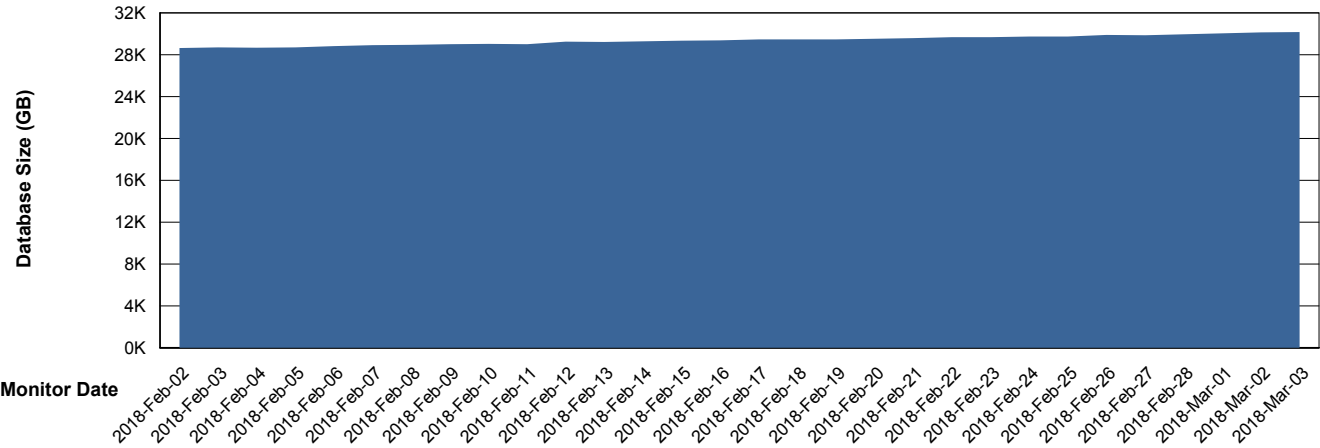

DATABASE SIZE RSSDB_Production

Database growth over last month

Database Tablespace RSSDB_Production

Date	Tablespace Name	Filesize (Gb)	Usedsize (Gb)	Percentage free
03/03/2018	ABSDATA	15,000	13,019	13
	INDX	18,500	15,869	14
02/03/2018	ABSDATA	15,000	13,003	13
	INDX	18,500	15,861	14
01/03/2018	ABSDATA	15,000	12,992	13
	INDX	18,500	15,827	14
28/02/2018	ABSDATA	15,000	12,939	14
	INDX	18,500	15,789	15
27/02/2018	ABSDATA	15,000	12,931	14
	INDX	18,500	15,708	15
26/02/2018	ABSDATA	15,000	12,899	14
	INDX	18,500	15,669	15
25/02/2018	ABSDATA	15,000	12,809	15
	INDX	18,500	15,634	15