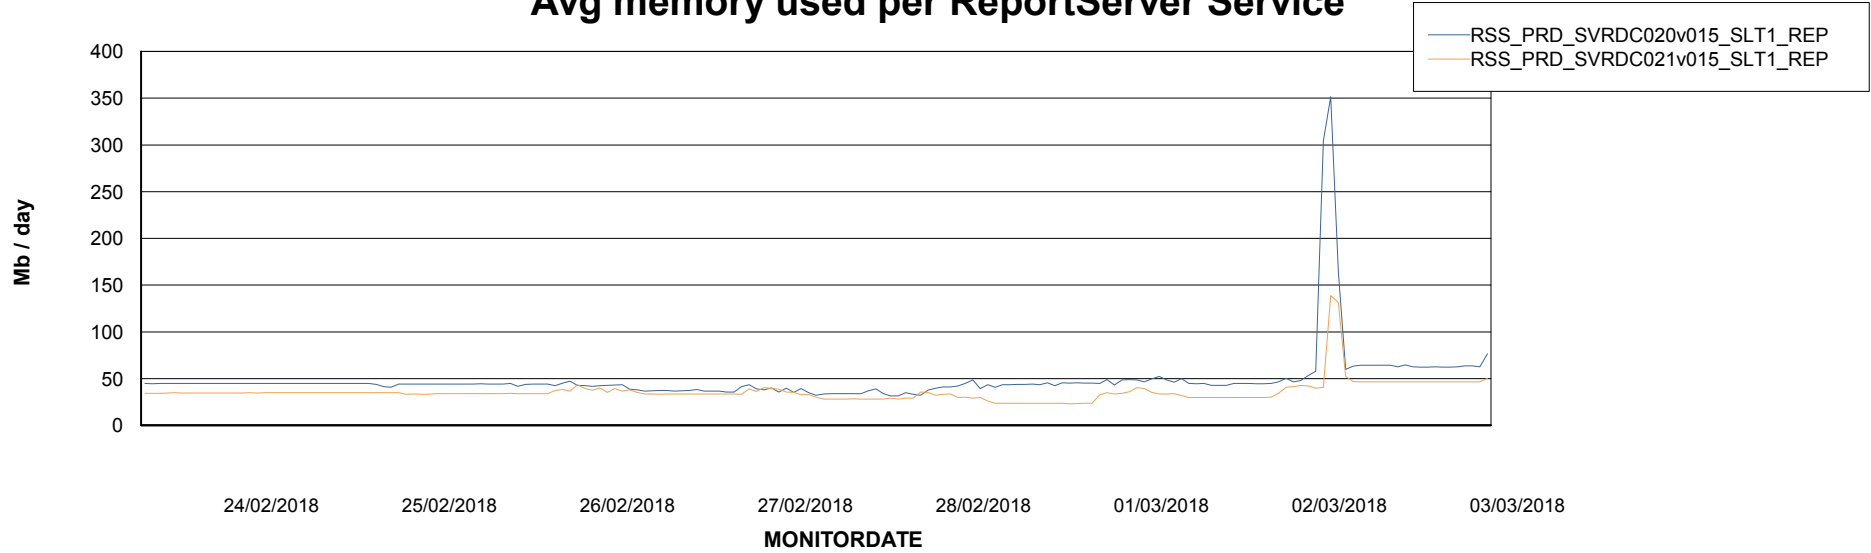

ABSSolute Application ReportServer Services

Avg memory used per ReportServer Service