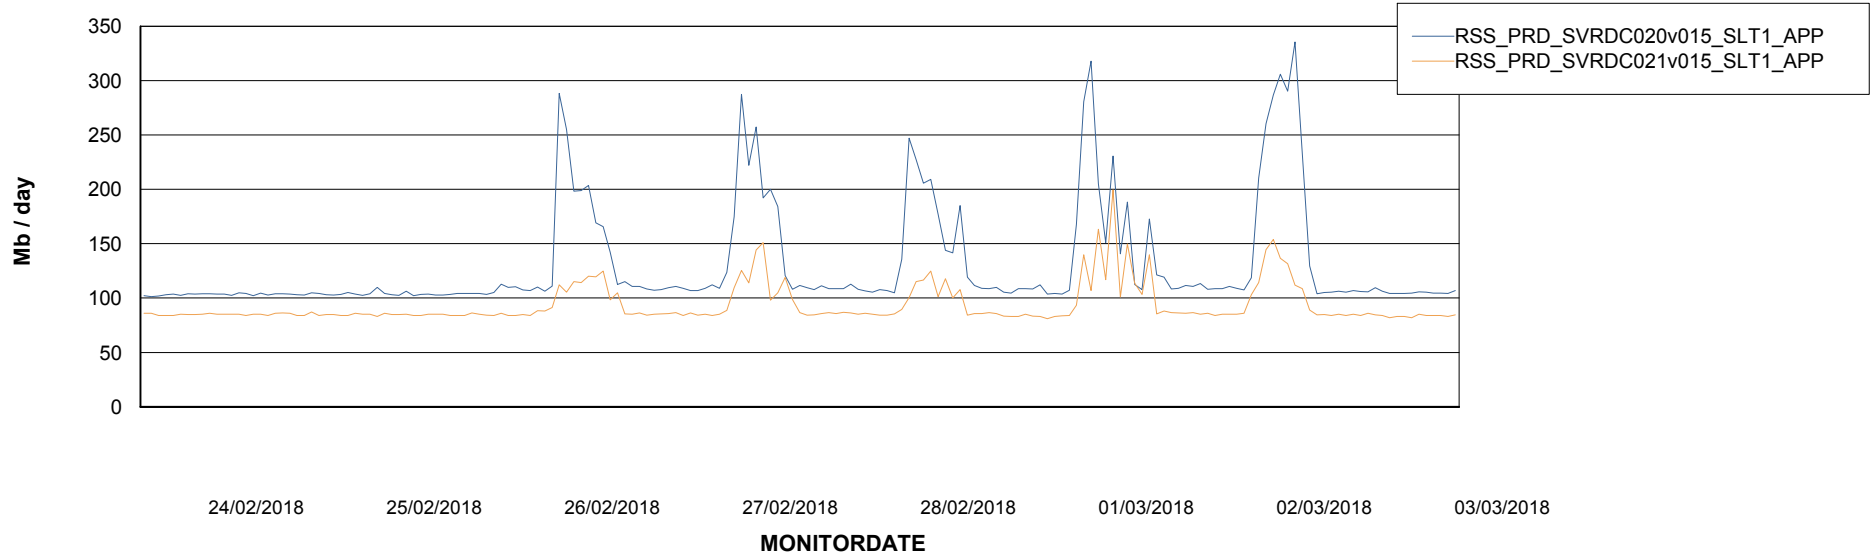

ABSSolute Application Server Services

Avg memory used per ABS Server Service