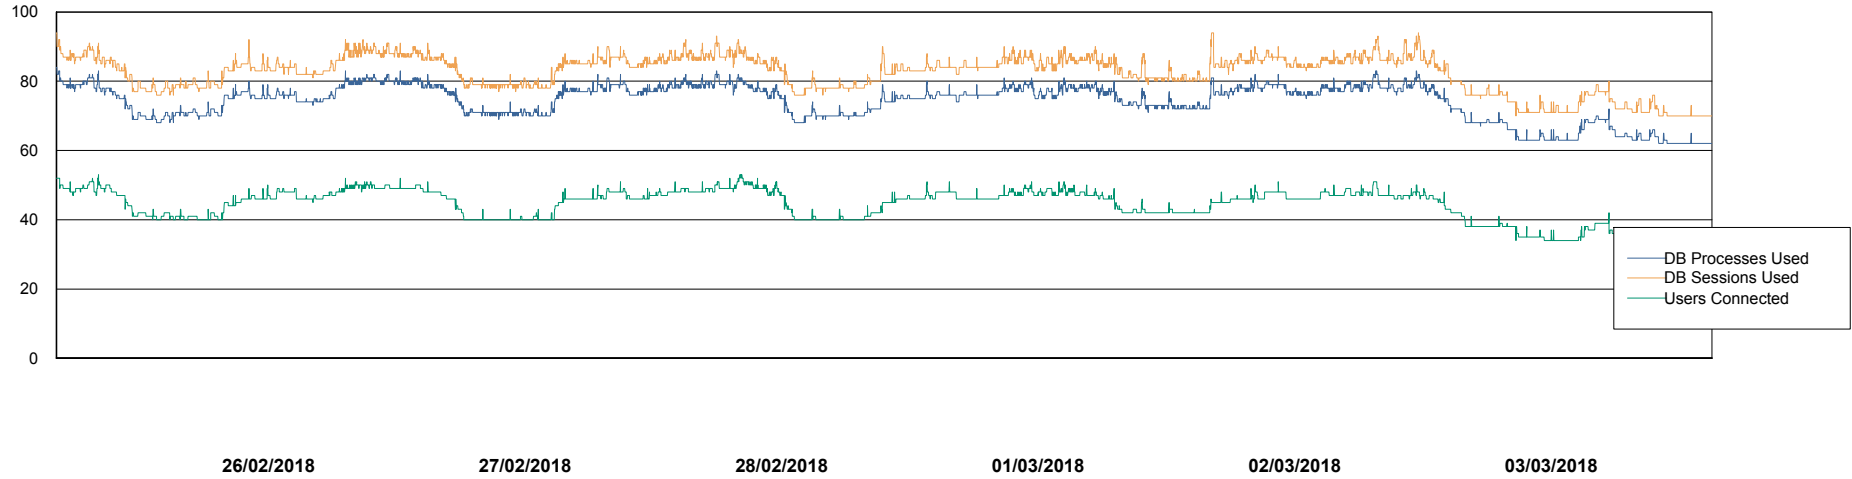

Database Performance RSSDB_Production

DB Processes Max 150
DB Sessions Max 248