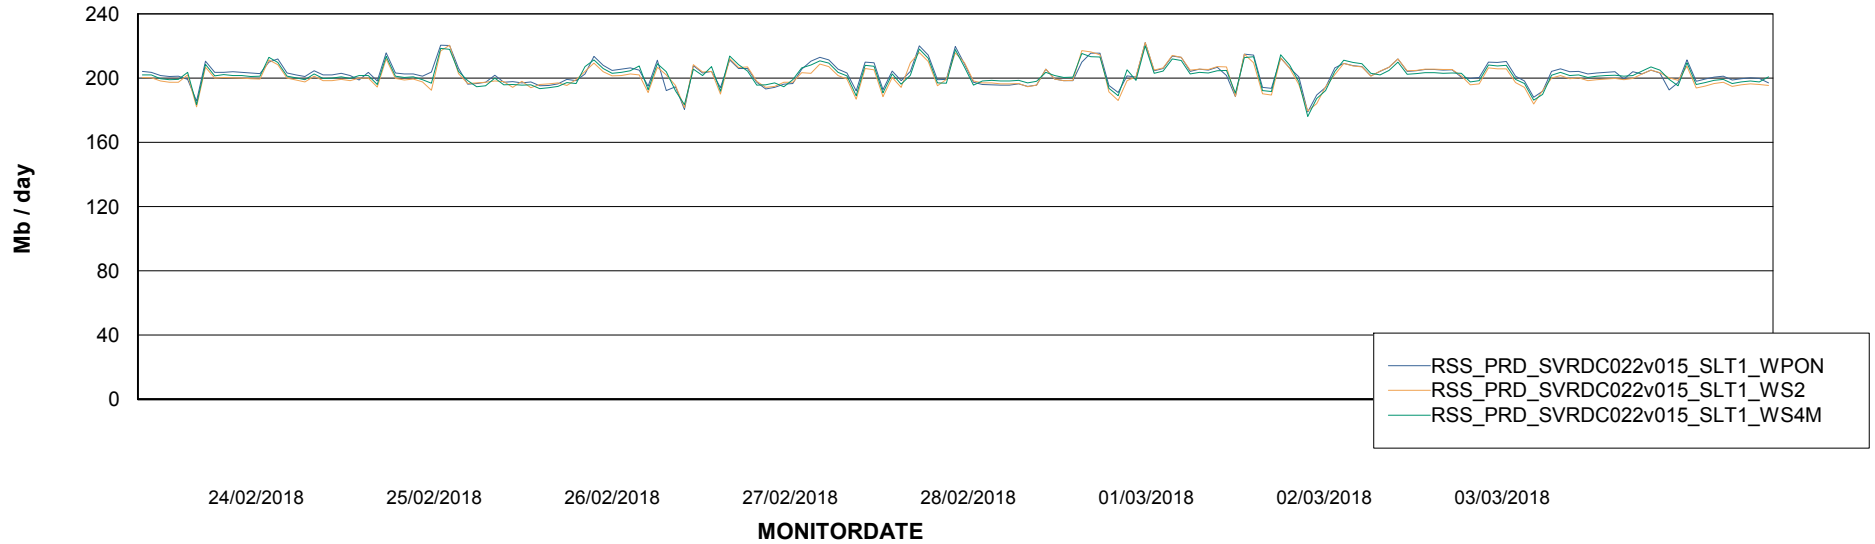

ABSSolute Web Component Services

Avg memory used per ABS Web component