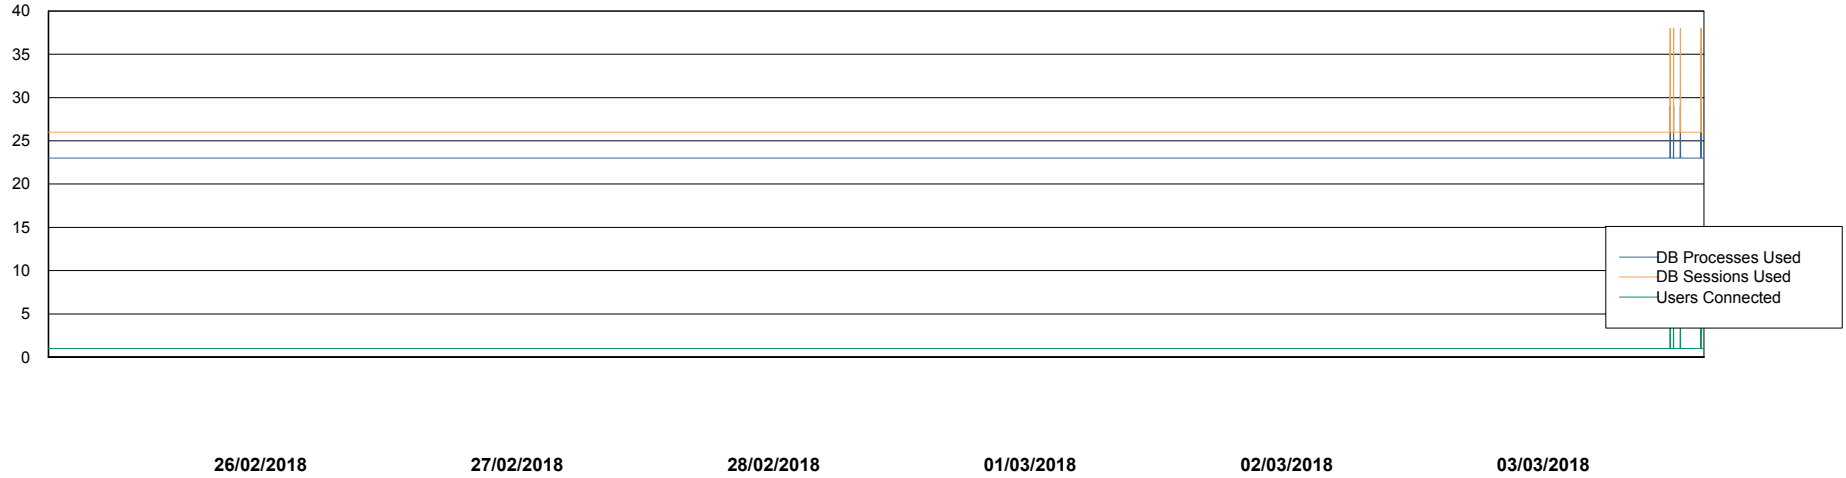

Database Performance RSSDB_Standby

DB Processes Max 150
DB Sessions Max 248