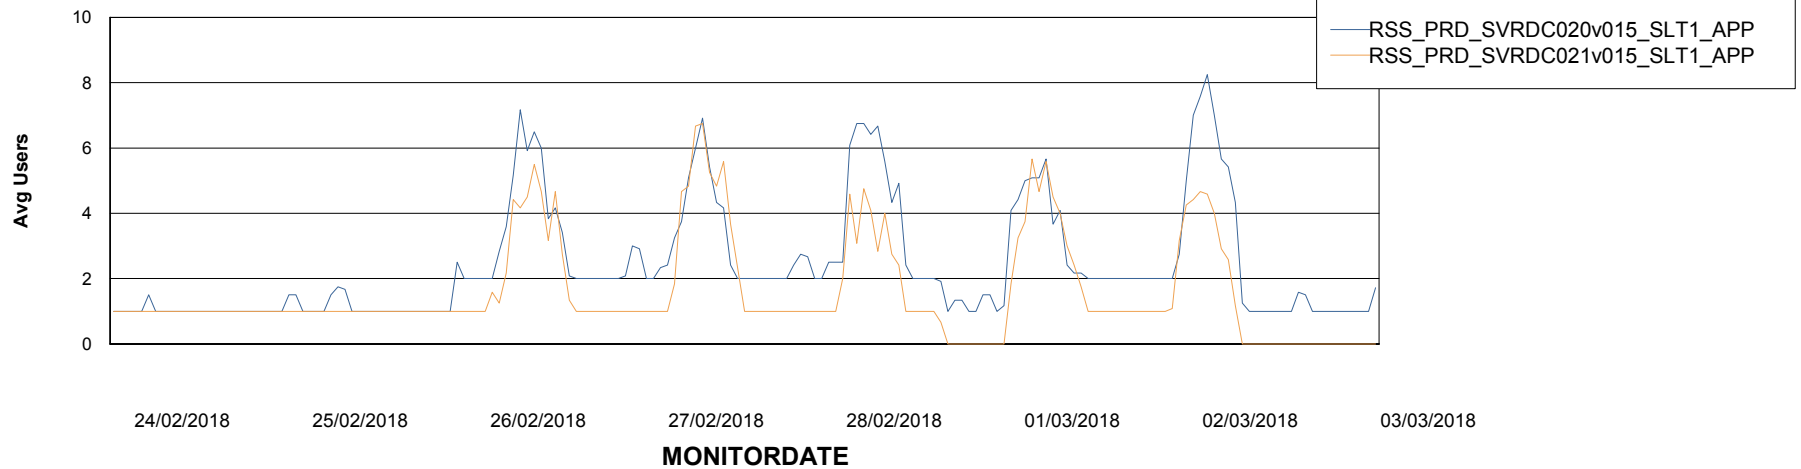

Avg users per day per ABS server