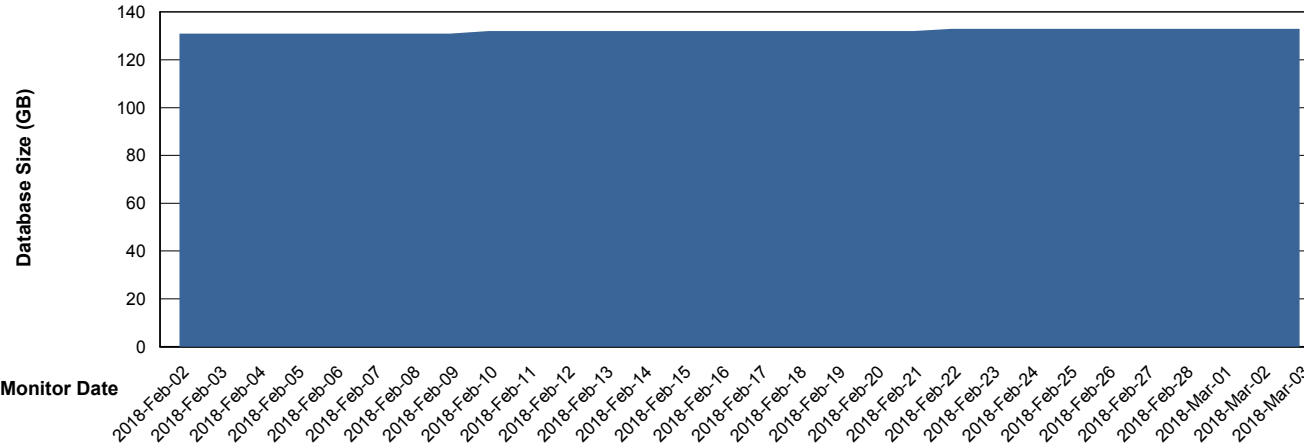

DATABASE SIZE RFLDB_Production

Database growth over last month

Database Tablespace RFLDB_Production

Date	Tablespace Name	Filesize (Gb)	Usedsize (Gb)	Percentage free
03/03/2018	ABSDATA	52	39	25
	INDX	108	92	15
02/03/2018	ABSDATA	52	39	25
	INDX	108	92	15
01/03/2018	ABSDATA	52	39	25
	INDX	108	92	15
28/02/2018	ABSDATA	52	39	25
	INDX	108	92	15
27/02/2018	ABSDATA	52	39	25
	INDX	108	92	15
26/02/2018	ABSDATA	52	39	25
	INDX	108	91	16
25/02/2018	ABSDATA	52	39	25
	INDX	104	91	13