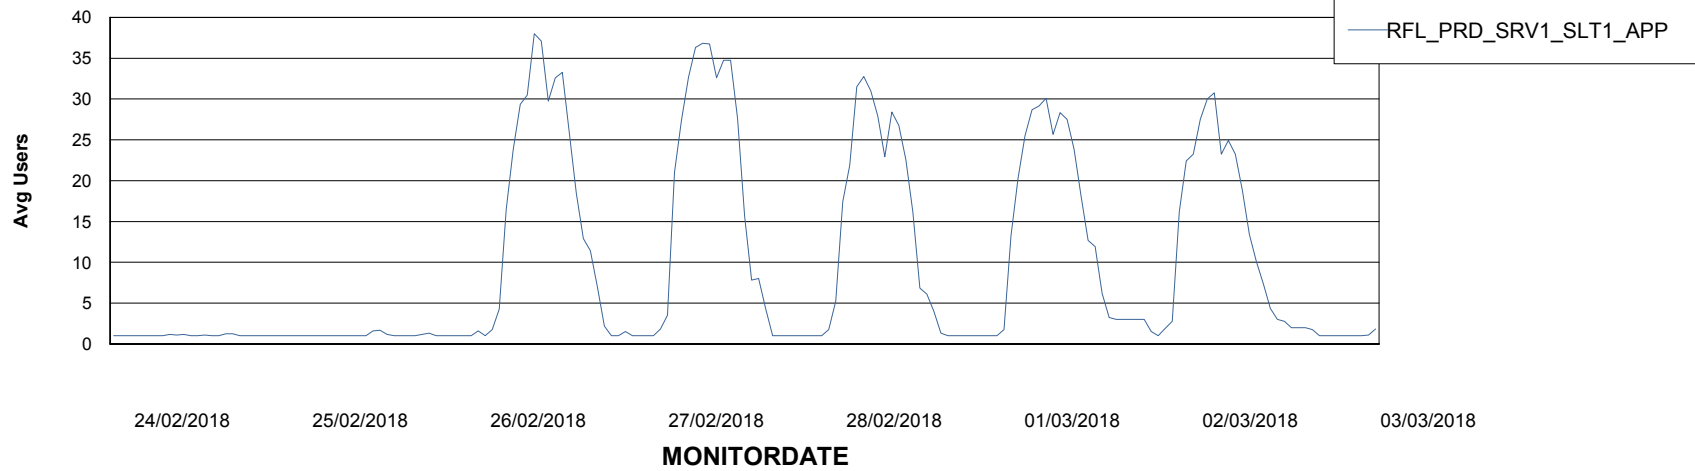

Avg users per day per ABS server