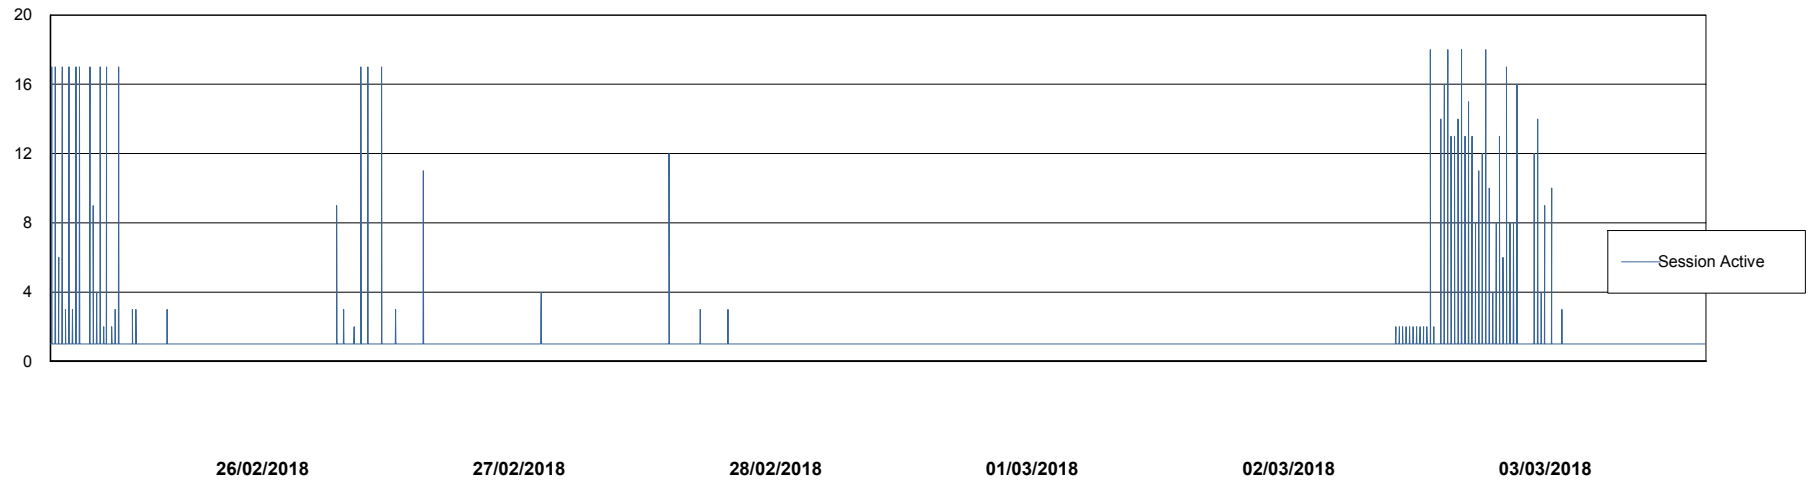

Database Performance RFLDB_Standby

DB Processes Max 500
DB Sessions Max 784