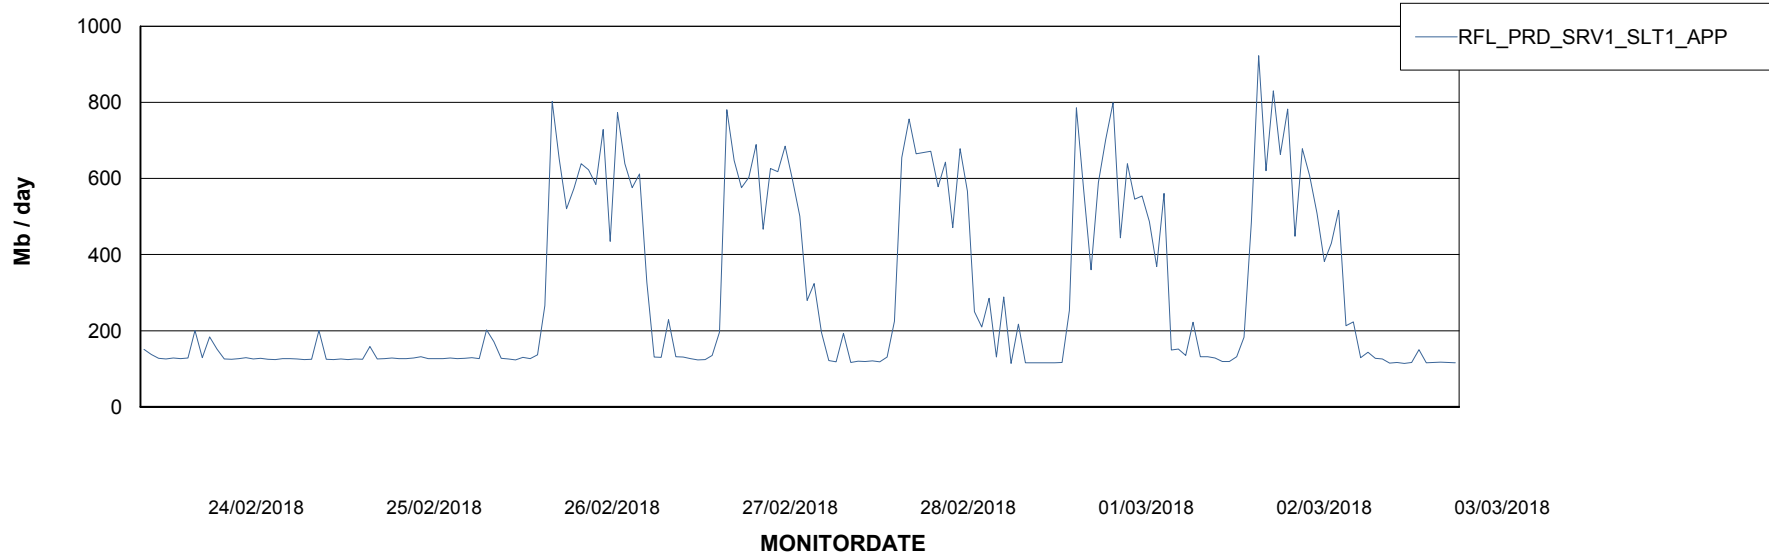

ABSolute Application Server Services

Avg memory used per ABS Server Service