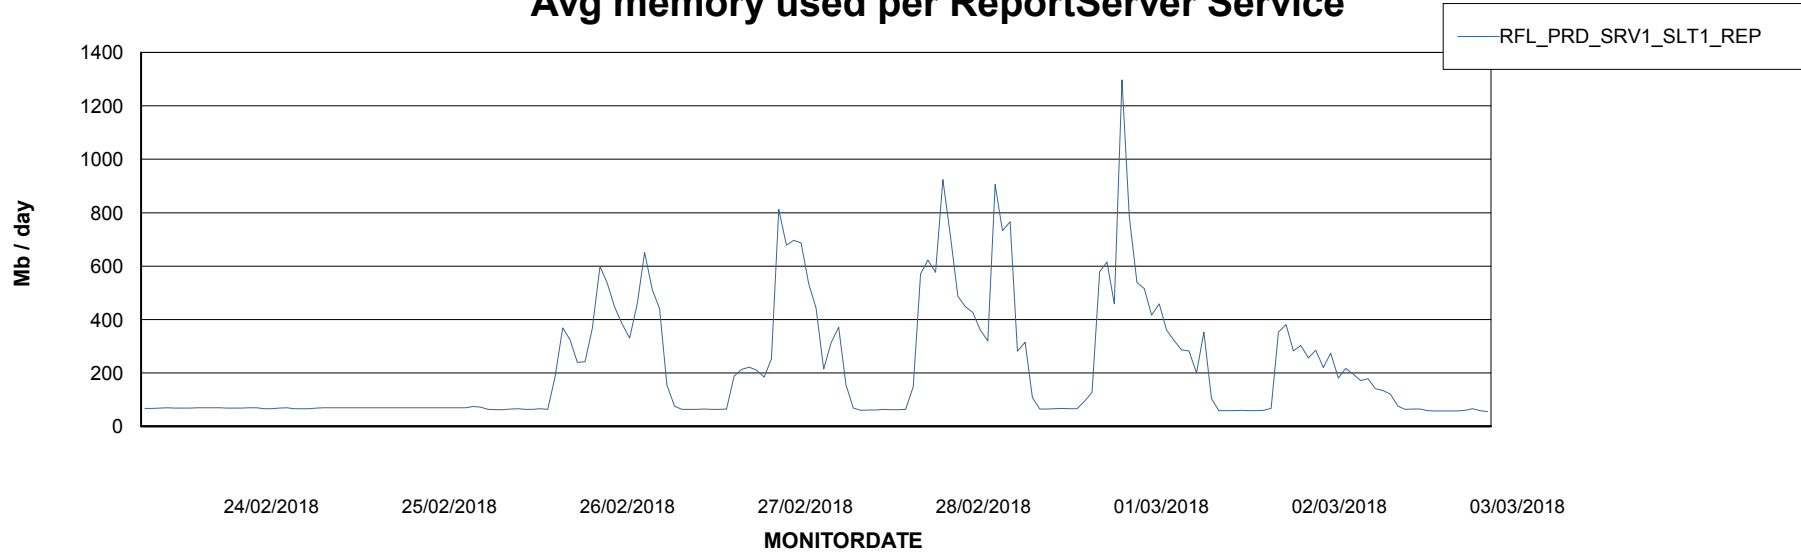

ABSSolute Application ReportServer Services

Avg memory used per ReportServer Service