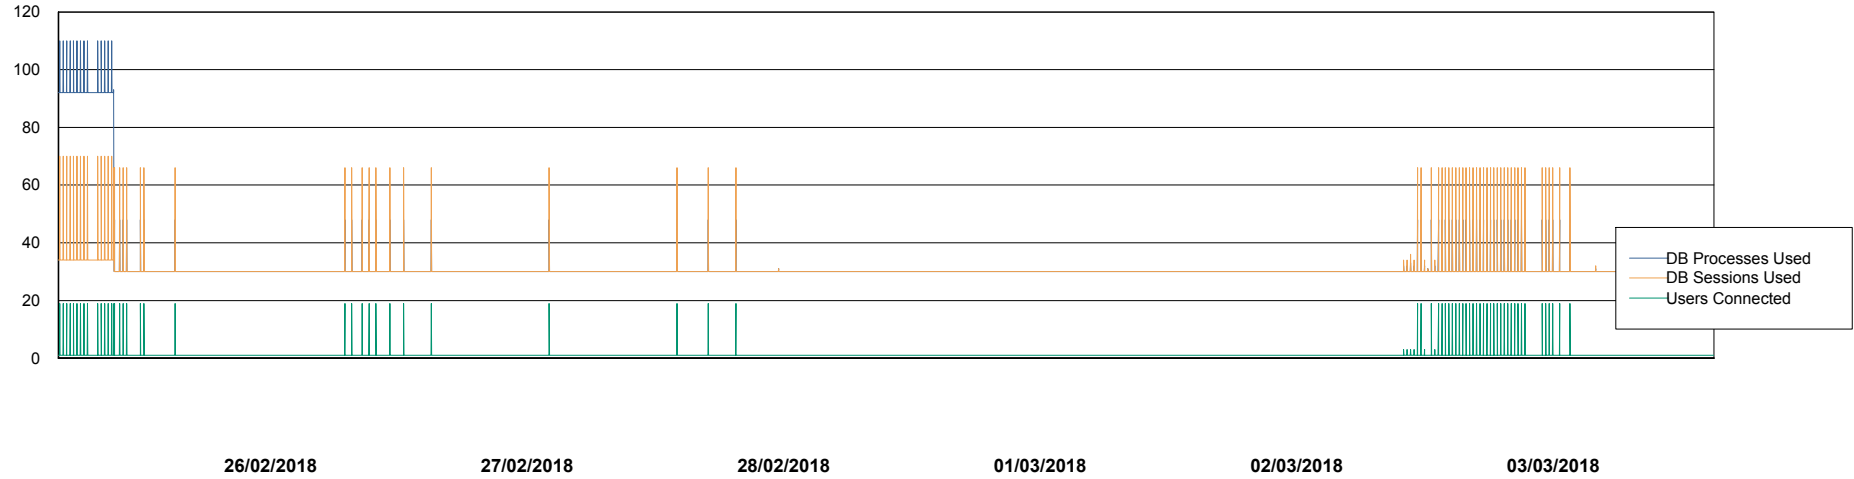

Database Performance RFLDB_Standby

DB Processes Max 500
DB Sessions Max 784