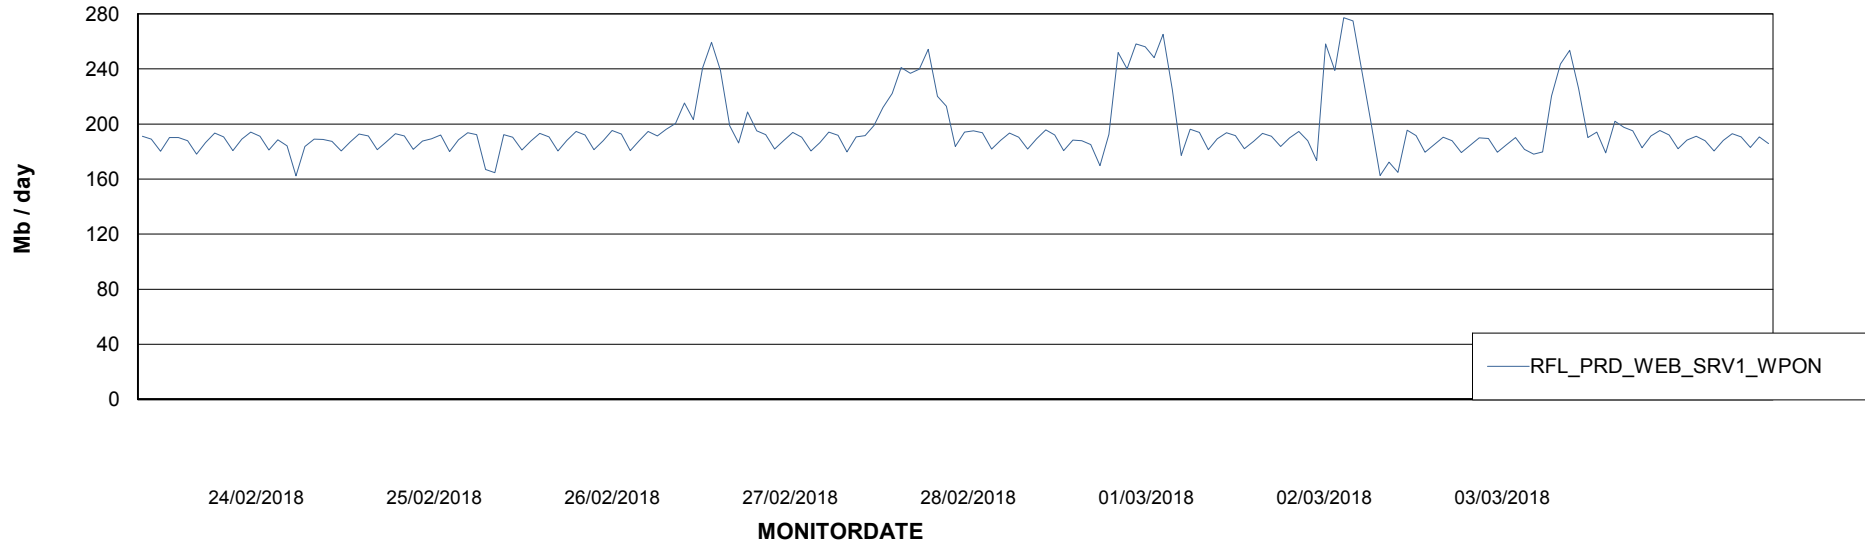

ABSSolute Web Component Services

Avg memory used per ABS Web component