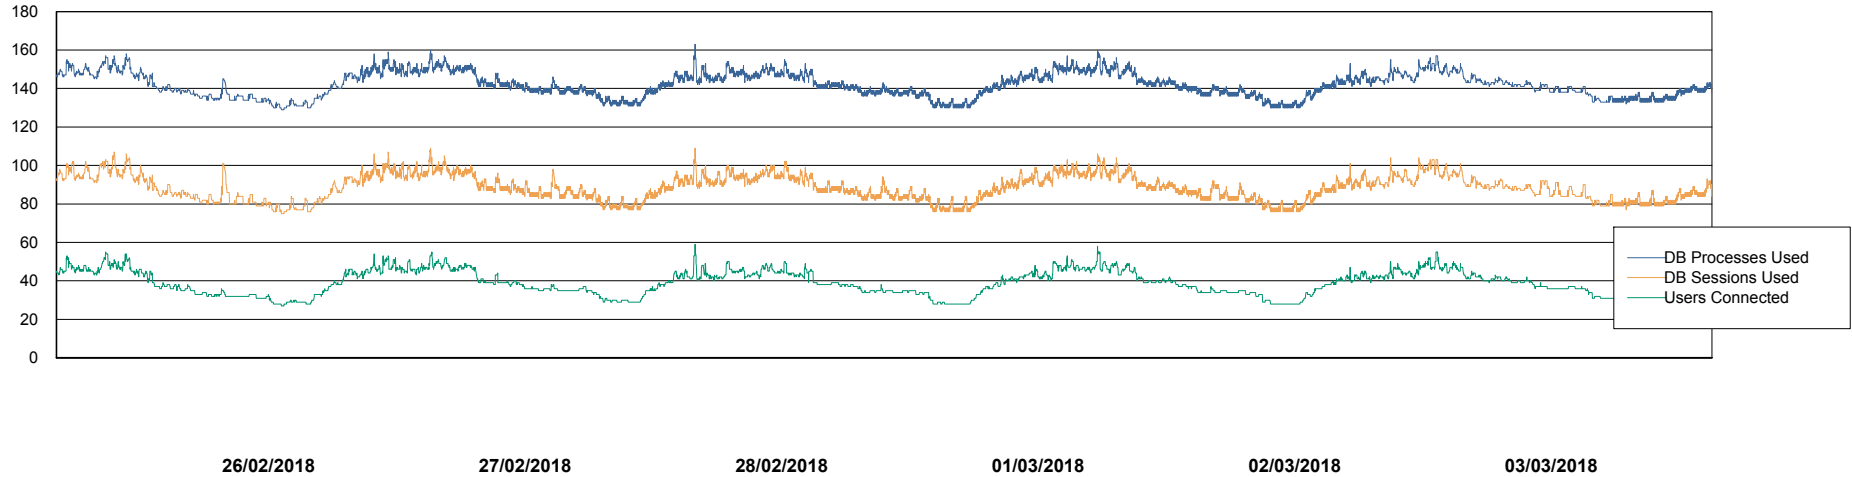

Database Performance RFLDB_Production

DB Processes Max 500
DB Sessions Max 784