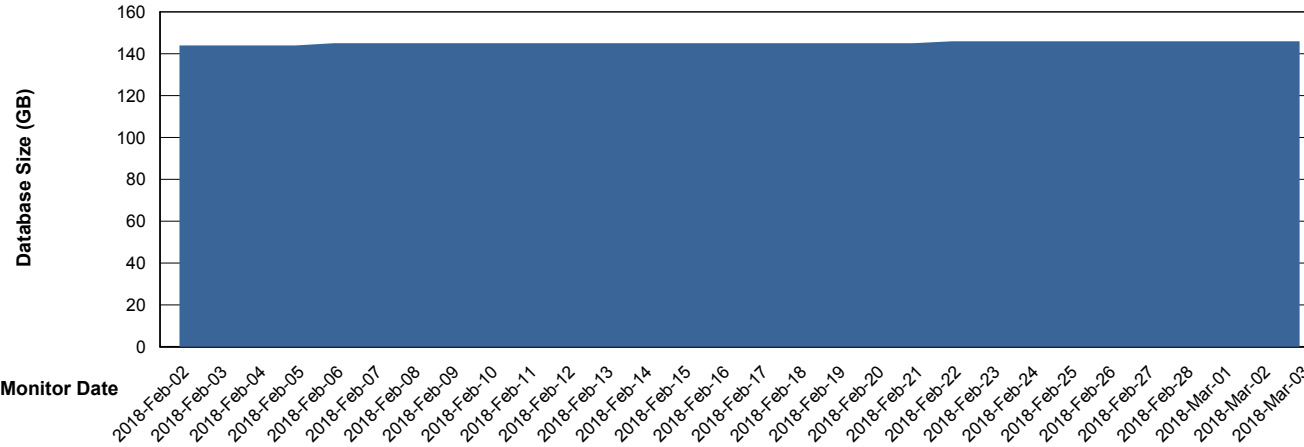

Database Performance PHSDB_Standby

DB Processes Max 500
DB Sessions Max 772

Weekly SLA Customer Report

Customer PHS_Production
 Database ID 47

DATABASE SIZE PHSDB_Production

Database growth over last month