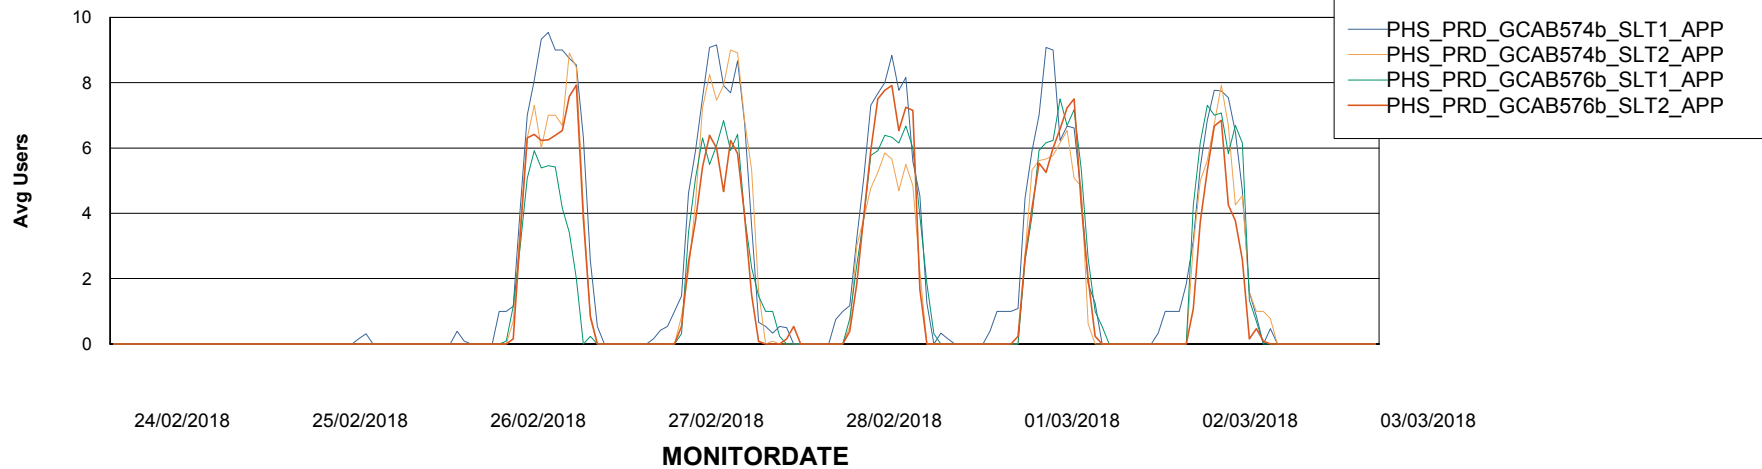

Avg users per day per ABS server