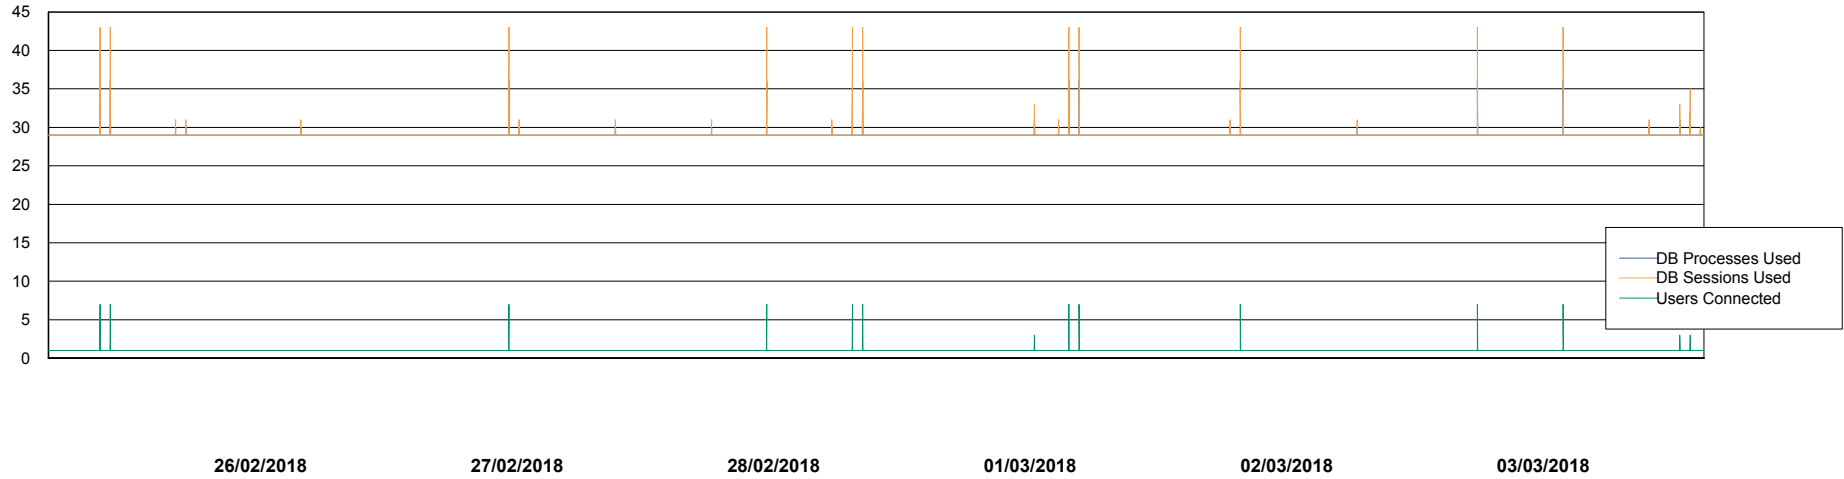

Database Performance PHSDB_Standby

DB Processes Max 500
DB Sessions Max 772