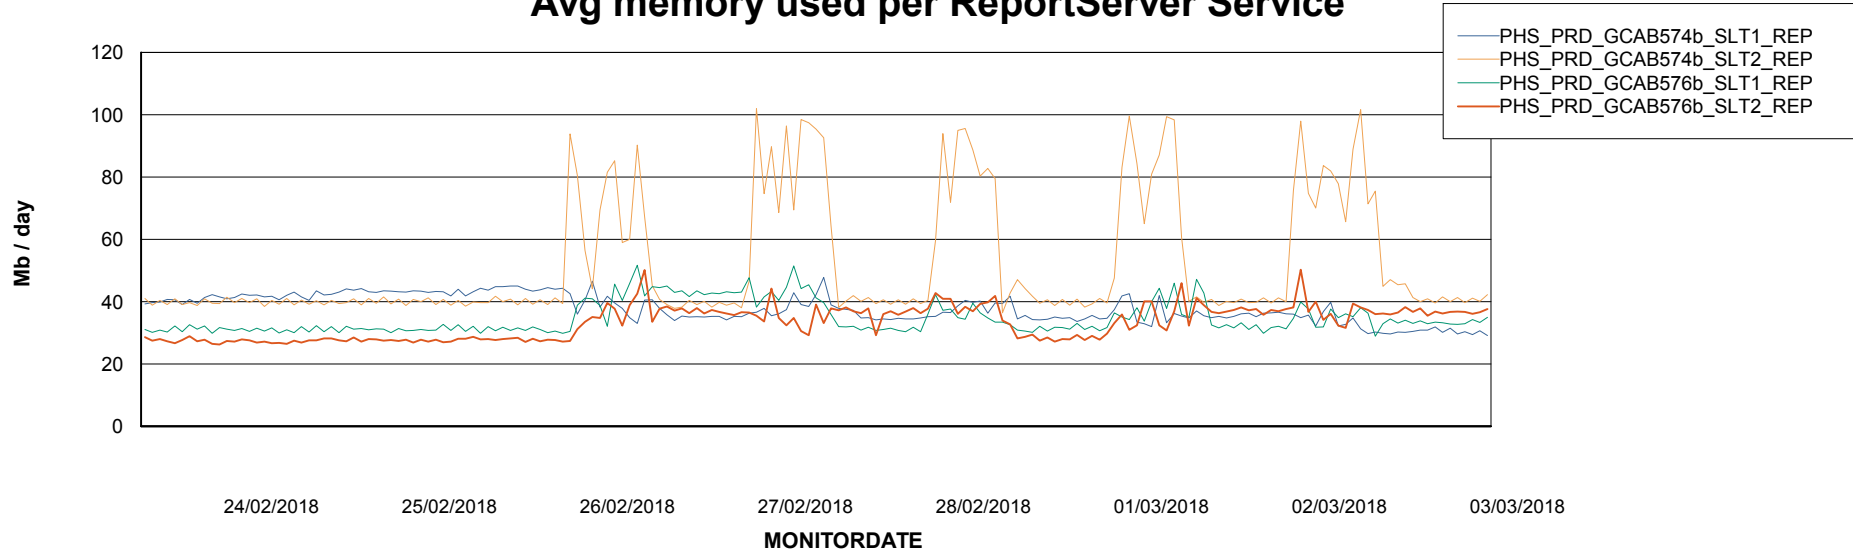

Avg memory used per ABS Server Service

Avg users per day per ABS server

Weekly SLA Customer Report

Customer PHS_Production
Database ID 47

ABSSolute Application ReportServer Services

Avg memory used per ReportServer Service