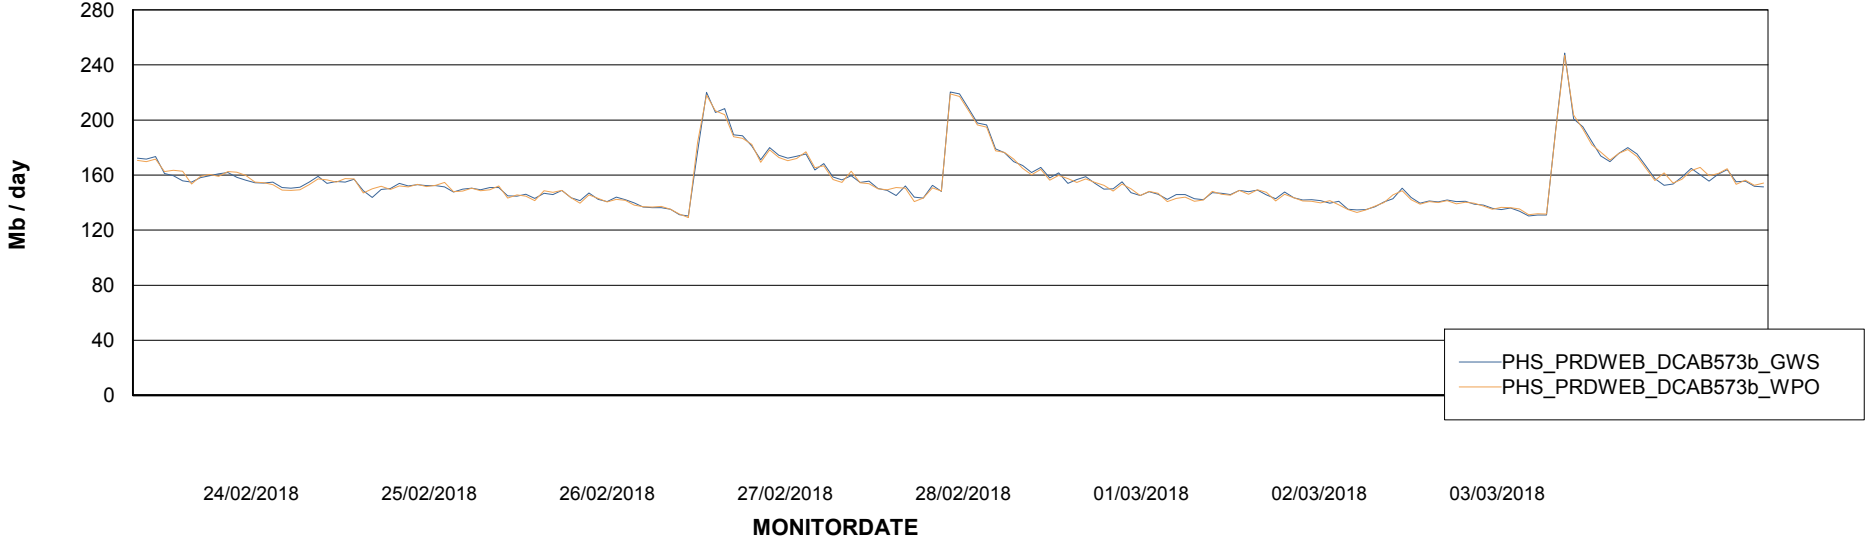

ABSSolute Web Component Services

Avg memory used per ABS Web component