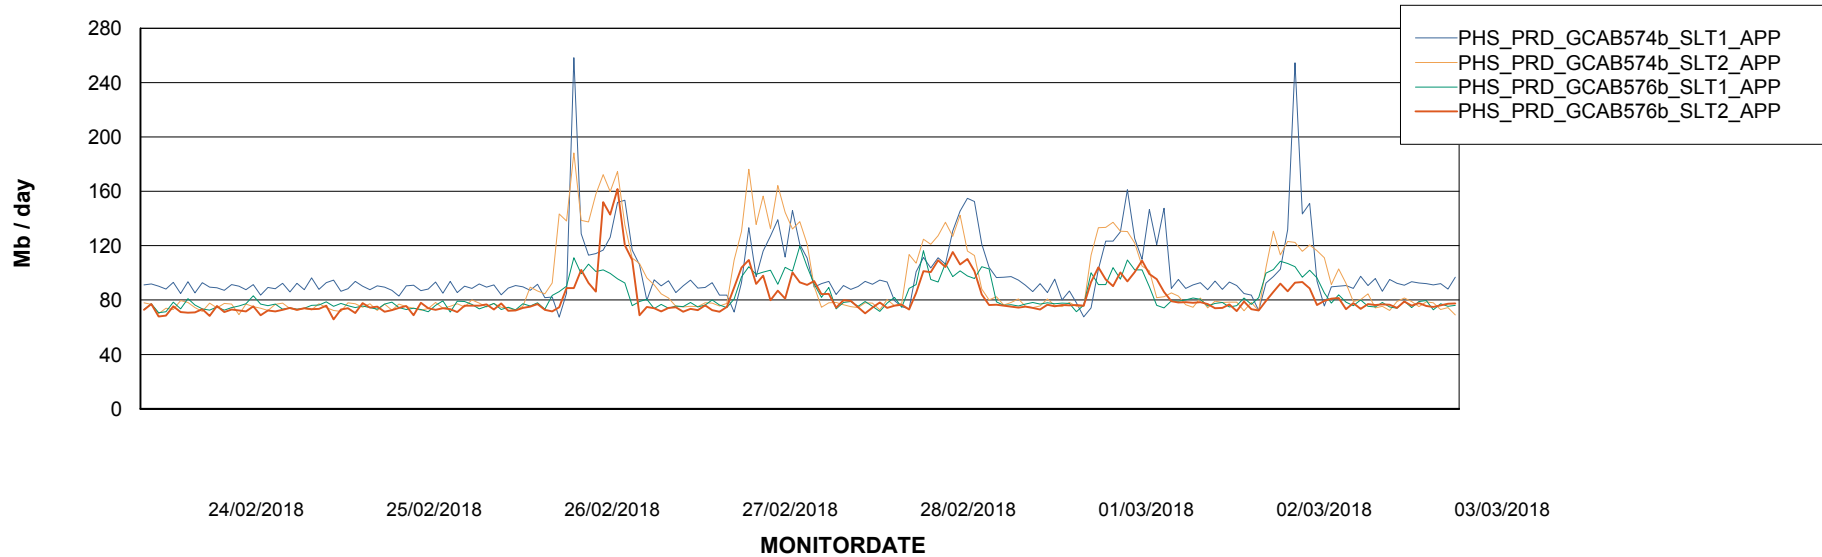

ABSSolute Application Server Services

Avg memory used per ABS Server Service