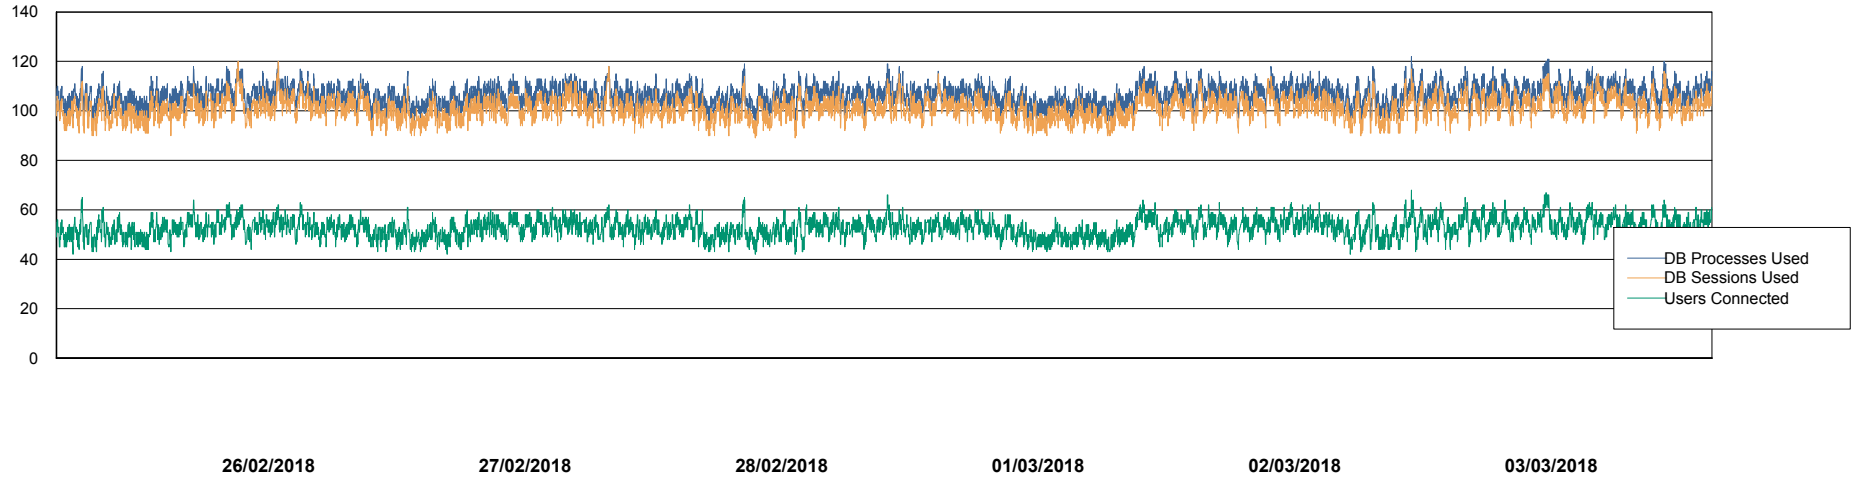

Database Performance PHSDB_Production

DB Processes Max 500
DB Sessions Max 772