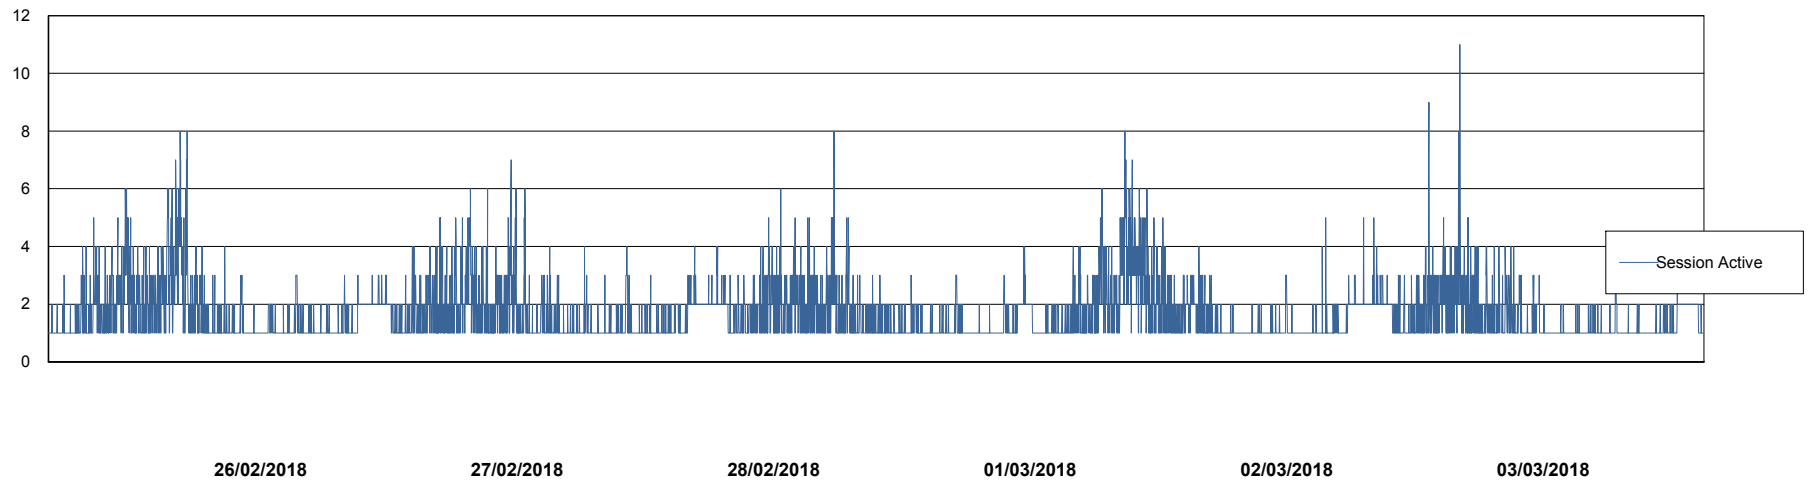

Database Performance PCODB_Production

DB Processes Max 300
DB Sessions Max 480