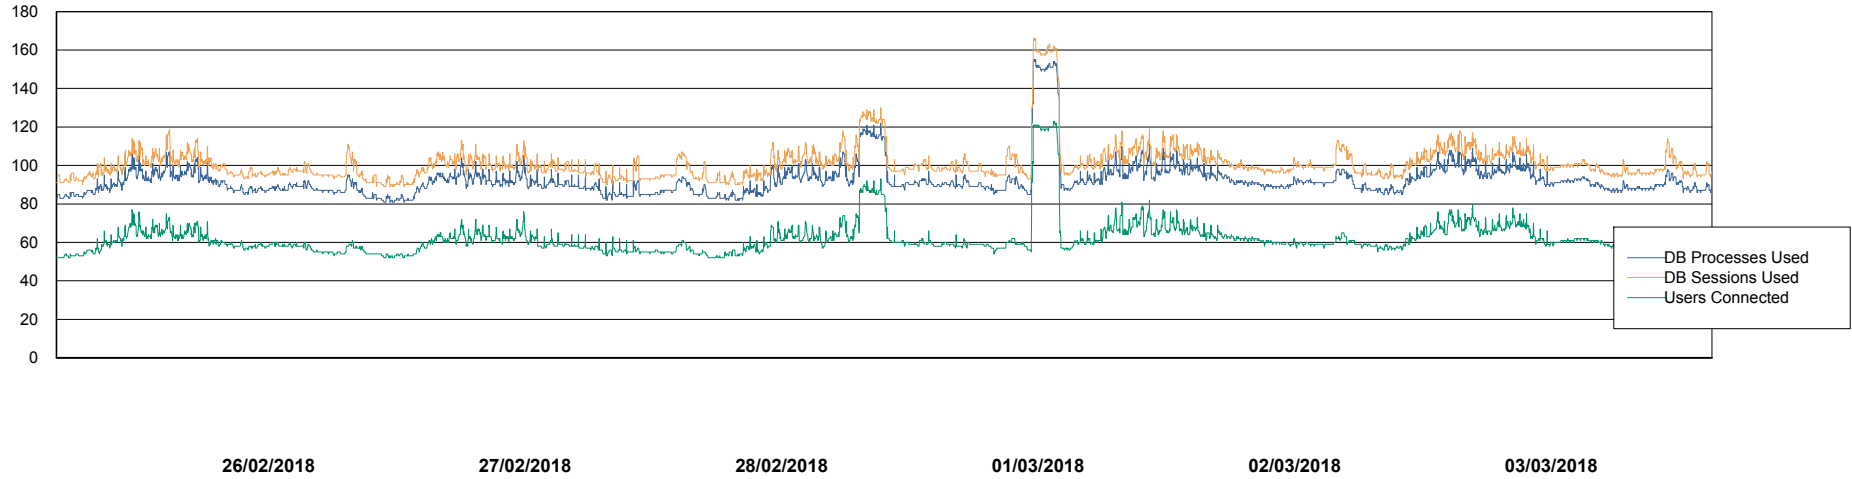

Database Performance PCODB_Production

DB Processes Max 300
DB Sessions Max 480