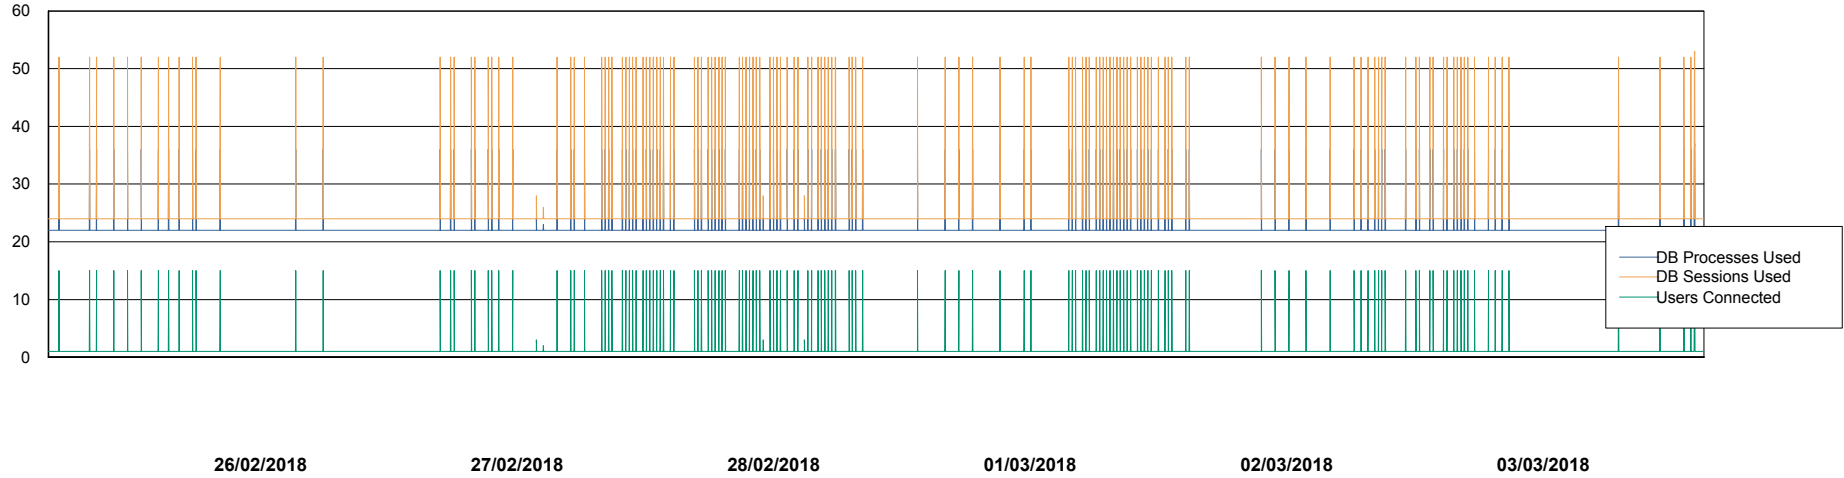

Database Performance PCODB_Standby

DB Processes Max 520
DB Sessions Max 804