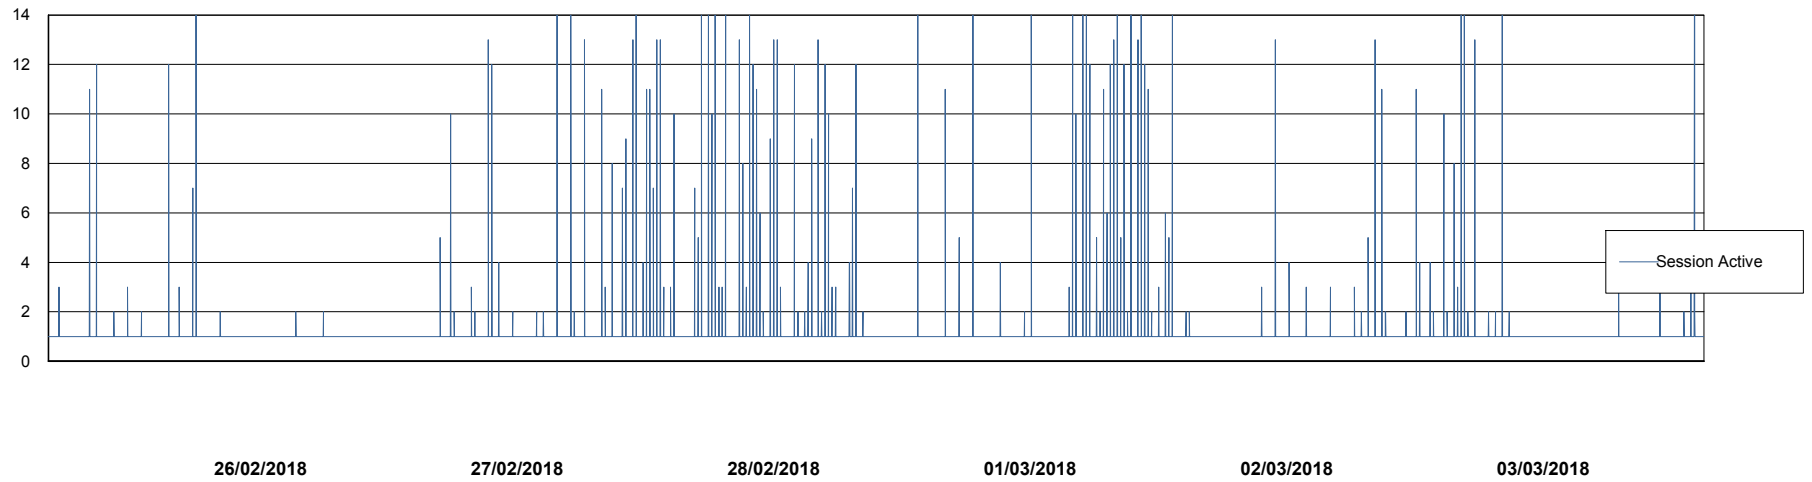

Database Performance PCODB_Standby

DB Processes Max 520
DB Sessions Max 804