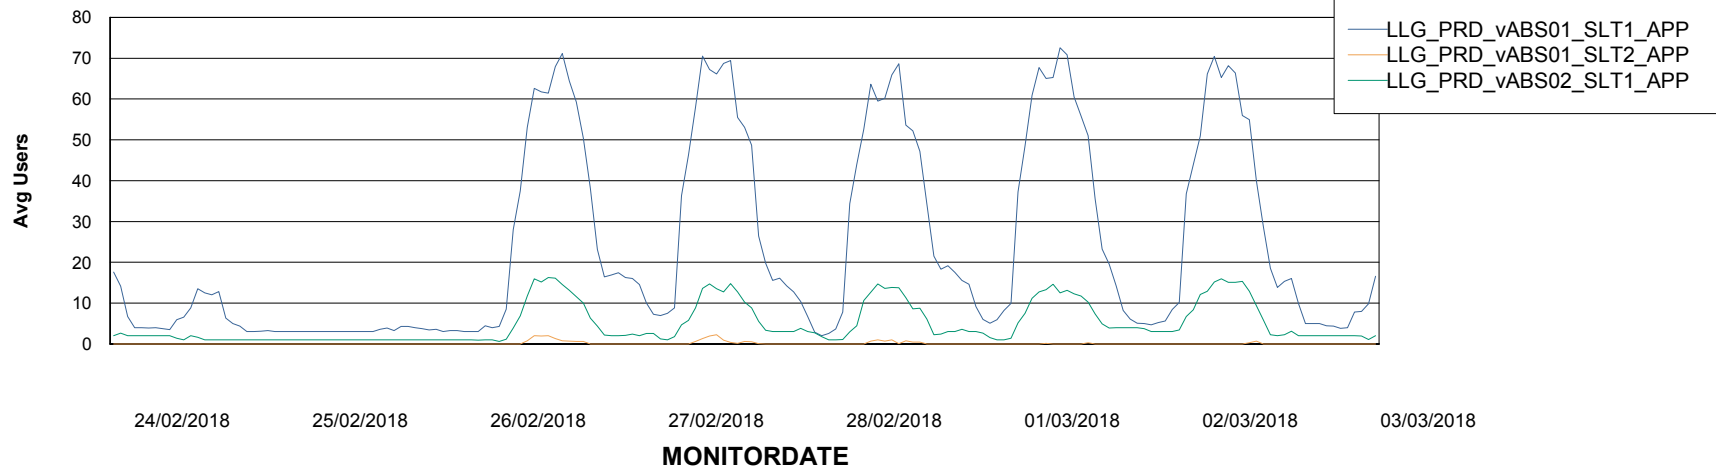

Weekly SLA Customer Report

Customer LLG_Production
Database ID 53

ABSolute Application Server Services

Avg memory used per ABS Server Service

Avg users per day per ABS server

Weekly SLA Customer Report

Customer LLG_Production
Database ID 53