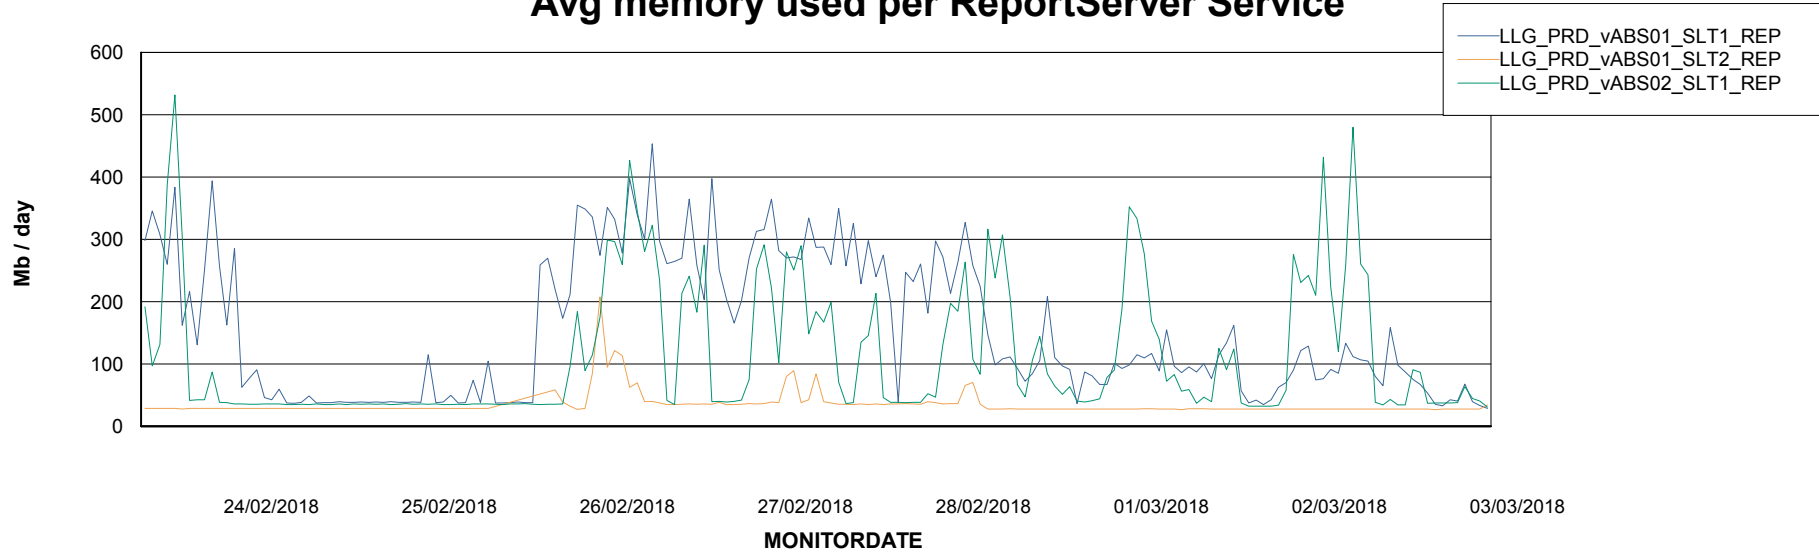

ABSSolute Application ReportServer Services

Avg memory used per ReportServer Service