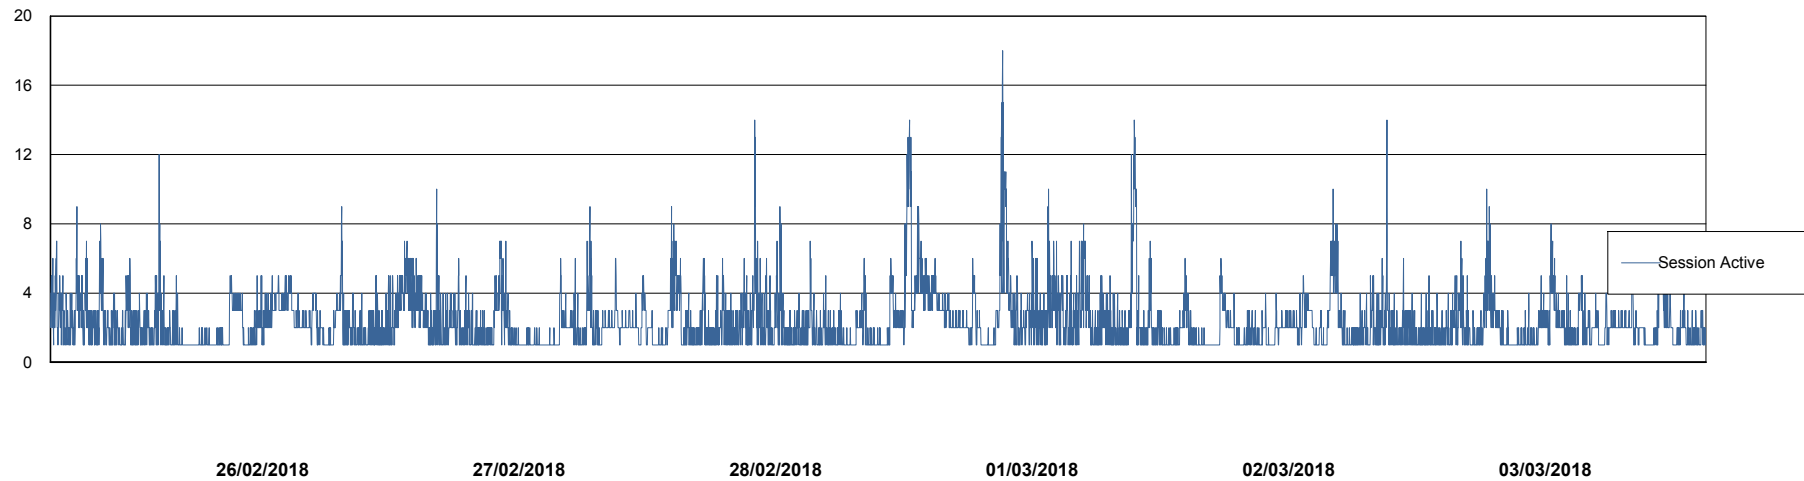

Database Performance LLGDB_Production

DB Processes Max 520
DB Sessions Max 804