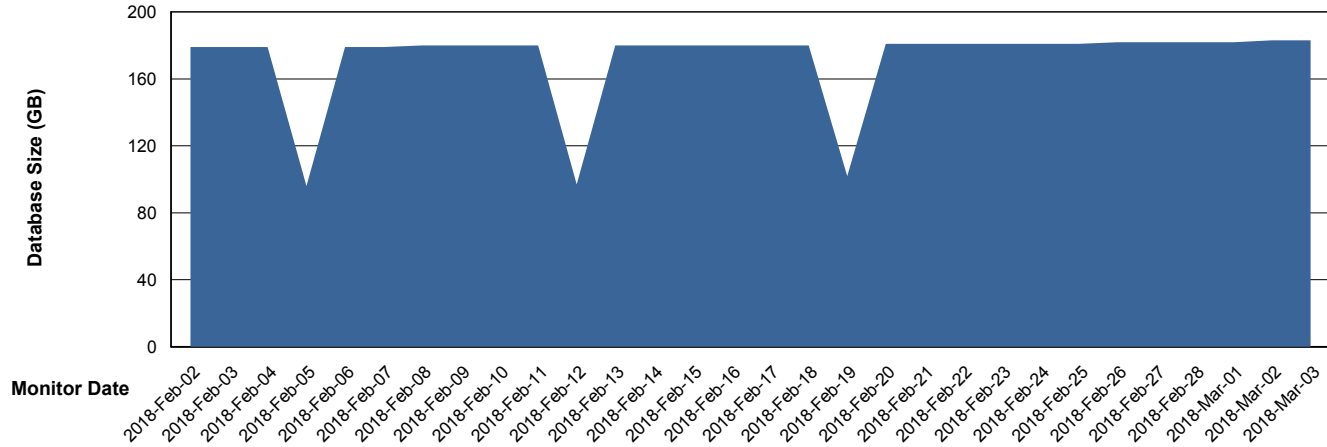

Database Performance LLGDB_Standby

DB Processes Max 520
DB Sessions Max 804

Weekly SLA Customer Report

Customer LLG_Production
Database ID 53

Database Performance LLGDBBI_Production

DB Processes Max 500
DB Sessions Max 780

Weekly SLA Customer Report

Customer LLG_Production
Database ID 53

DATABASE SIZE LLGDB_Production

Database growth over last month

DATABASE SIZE LLGDBBI_Production

Database growth over last month

Weekly SLA Customer Report