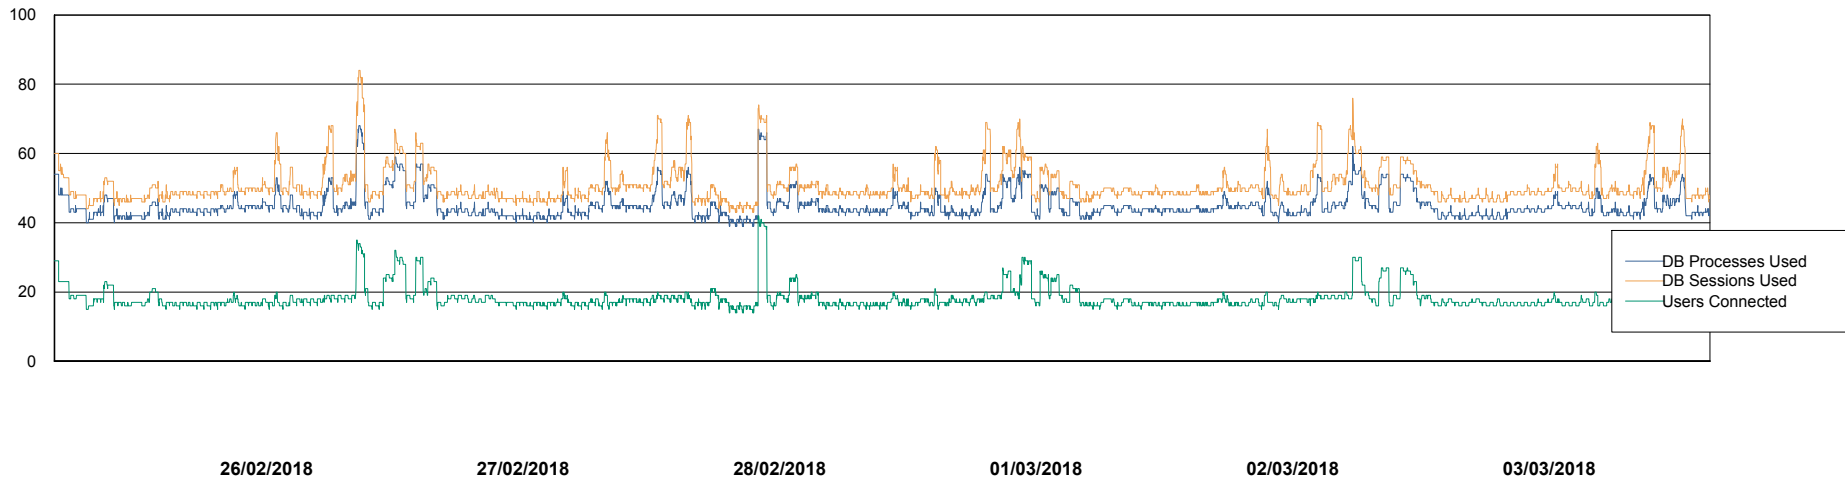

Database Performance LLGDB_Standby

DB Processes Max 520
DB Sessions Max 804

Weekly SLA Customer Report

Customer LLG_Production
Database ID 53

Database Performance LLGDBBI_Production

DB Processes Max 500
DB Sessions Max 780