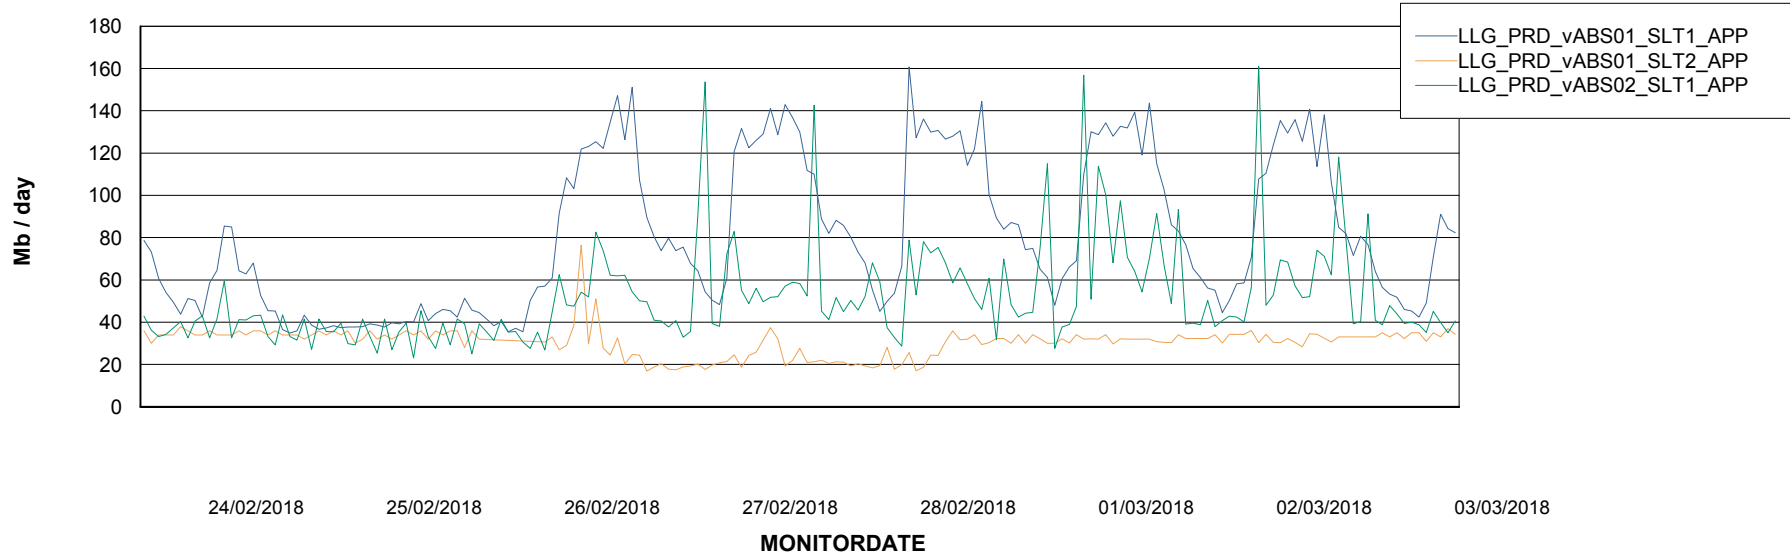

ABSolute Application Server Services

Avg memory used per ABS Server Service