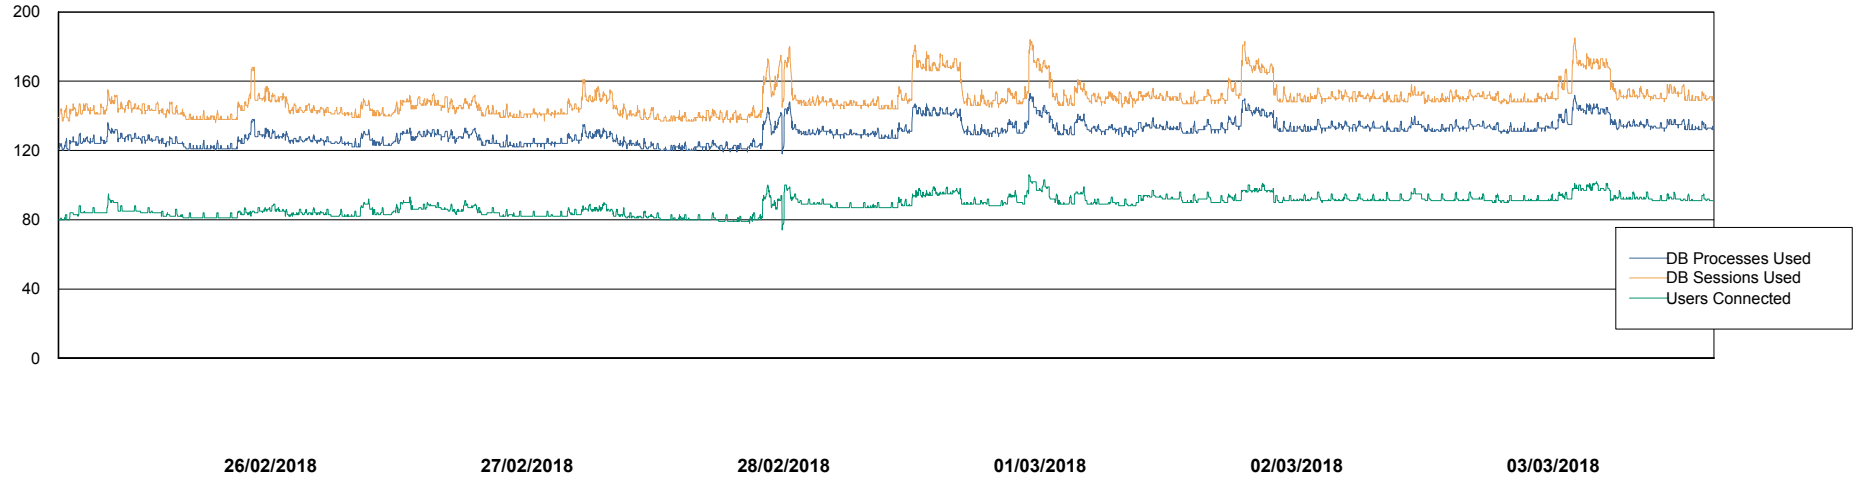

Database Performance LLGDB_Production

DB Processes Max 520
DB Sessions Max 804