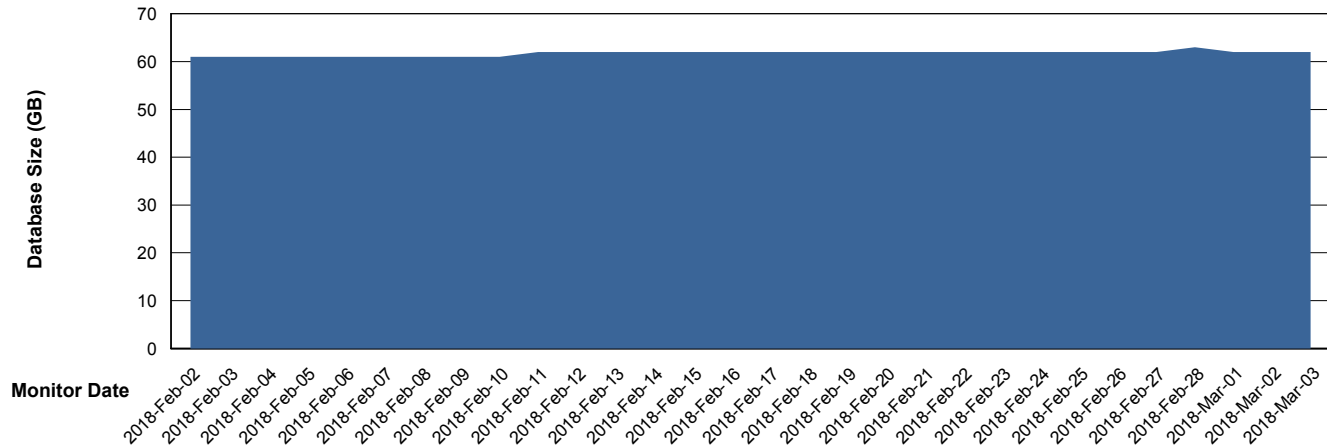

Weekly SLA Customer Report

Customer LLG_Production
Database ID 53

DATABASE SIZE LLGDB_Production

Database growth over last month

DATABASE SIZE LLGDBBI_Production

Database growth over last month

Weekly SLA Customer Report