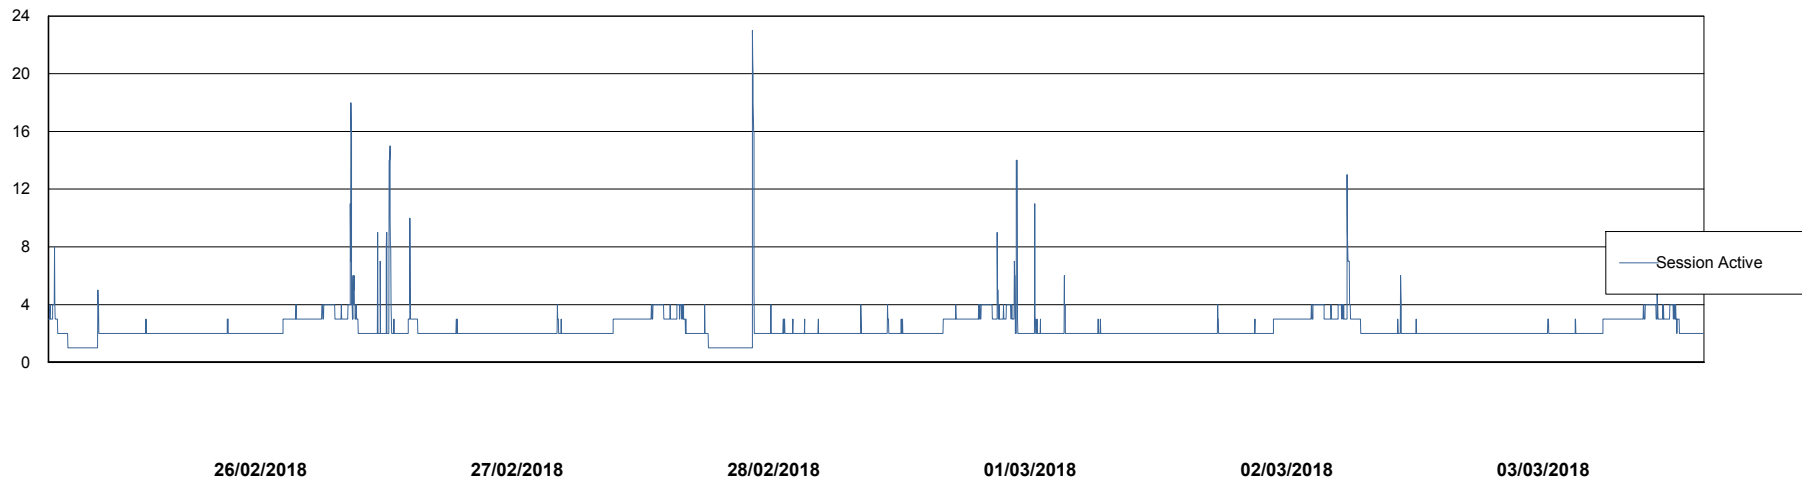

Database Performance LLGDB_Standby

DB Processes Max 520
DB Sessions Max 804

Weekly SLA Customer Report

Customer LLG_Production
Database ID 53

Database Performance LLGDBBI_Production

DB Processes Max 500
DB Sessions Max 780

Weekly SLA Customer Report

Customer LLG_Production
Database ID 53

DATABASE SIZE LLGDB_Production

Database growth over last month

DATABASE SIZE LLGDBBI_Production

Database growth over last month

Weekly SLA Customer Report