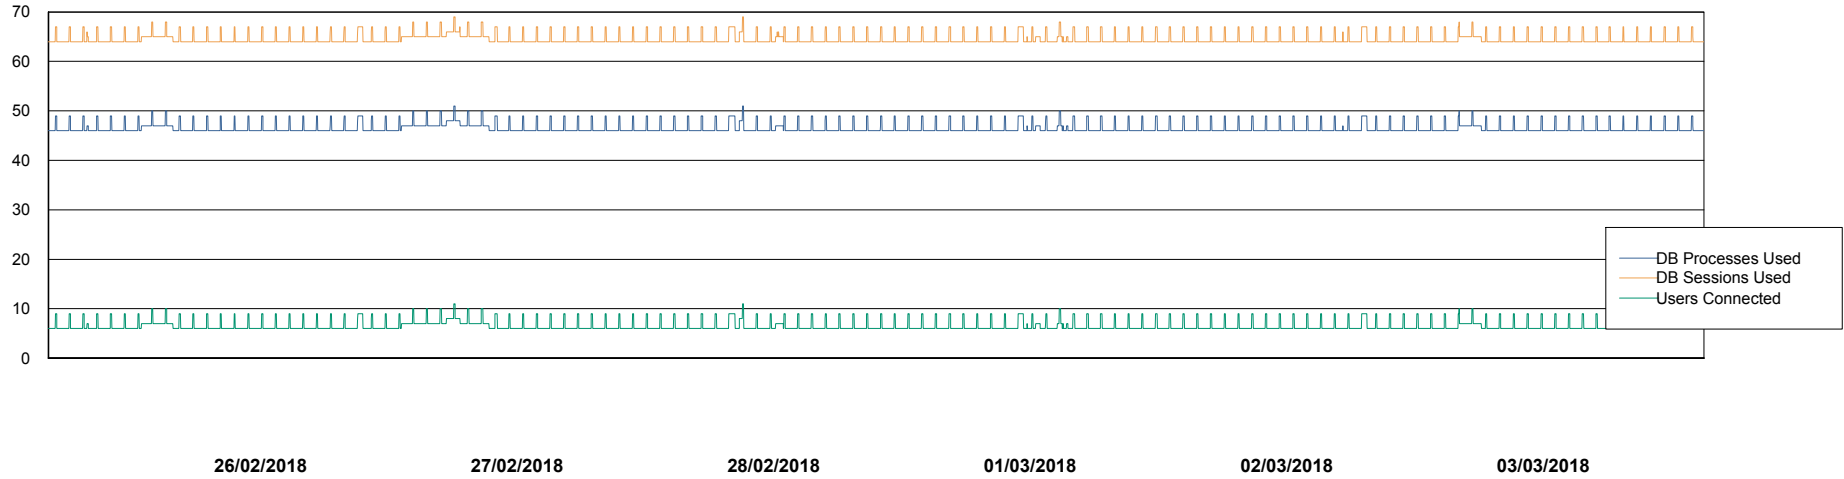

Database Performance LLGDB_Standby

DB Processes Max 520
DB Sessions Max 804