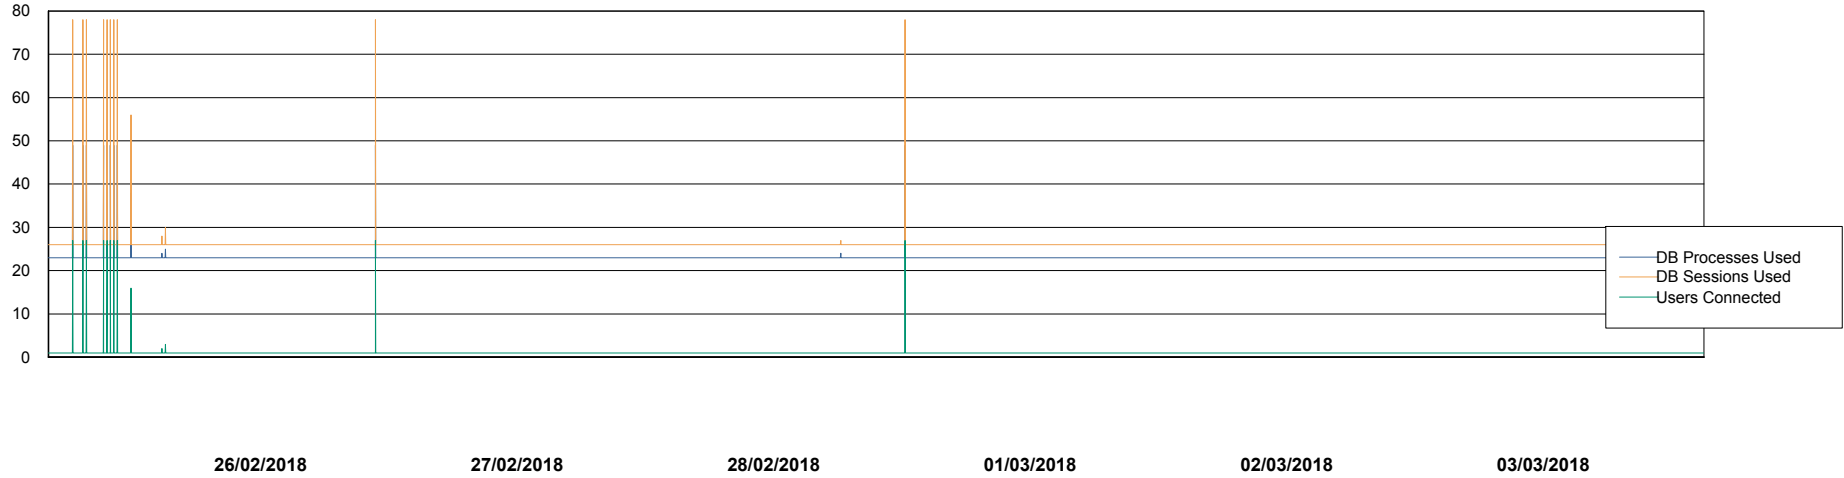

Weekly SLA Customer Report

Customer FIS_Production
Database ID 46

Database Performance FISDB_Production

DB Processes Max 150
DB Sessions Max 264

Weekly SLA Customer Report

Customer FIS_Production
Database ID 46

Database Performance FISDB_Standby

DB Processes Max 150
DB Sessions Max 264

Weekly SLA Customer Report

Customer FIS_Production
 Database ID 46

DATABASE SIZE FISDB_Production

Database growth over last month