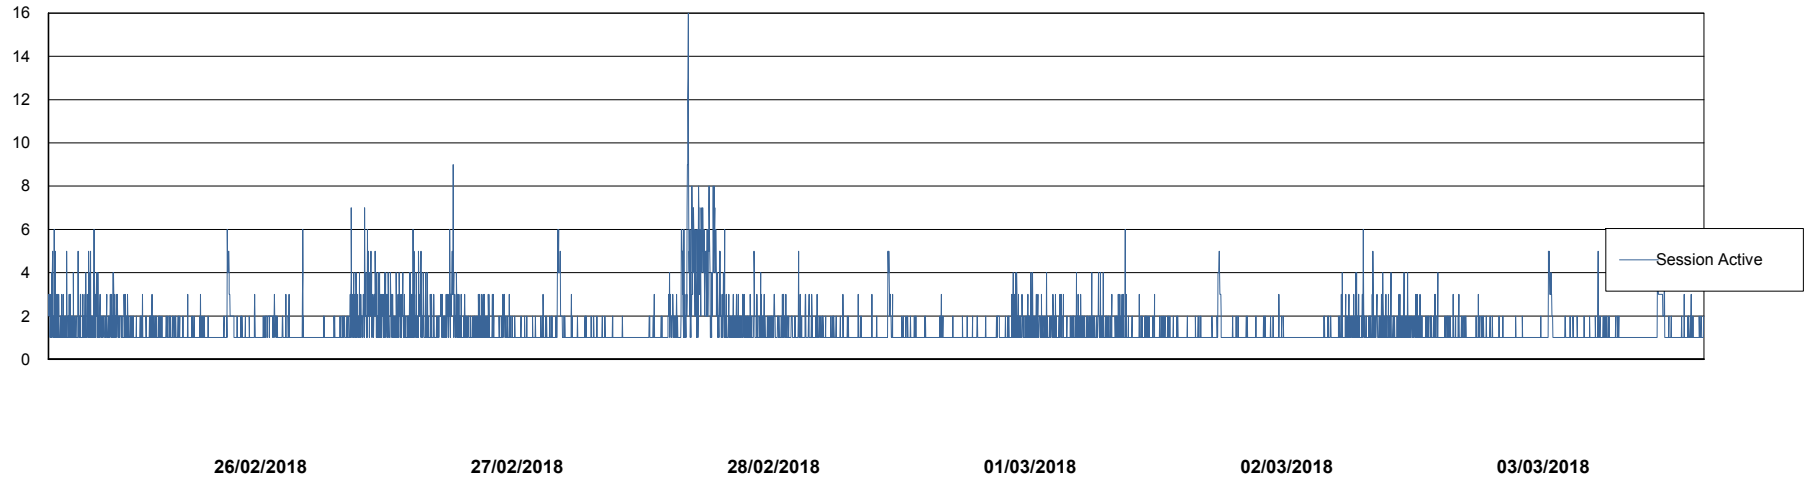

Weekly SLA Customer Report

Customer ECL Production
Database ID 77

Harddisk Usage ECL_PRD_ECL-ABS-WEB

	Free disk space on c: (%)	Total disk space on c: (Gb)
03/03/2018	85	127
02/03/2018	85	127
01/03/2018	85	127
28/02/2018	85	127
27/02/2018	85	127
26/02/2018	85	127
25/02/2018	85	127

Weekly SLA Customer Report

Customer ECL Production
Database ID 77

Database Performance ECLDB_Production

DB Processes Max 300
DB Sessions Max 480

Weekly SLA Customer Report

Customer ECL Production
 Database ID 77