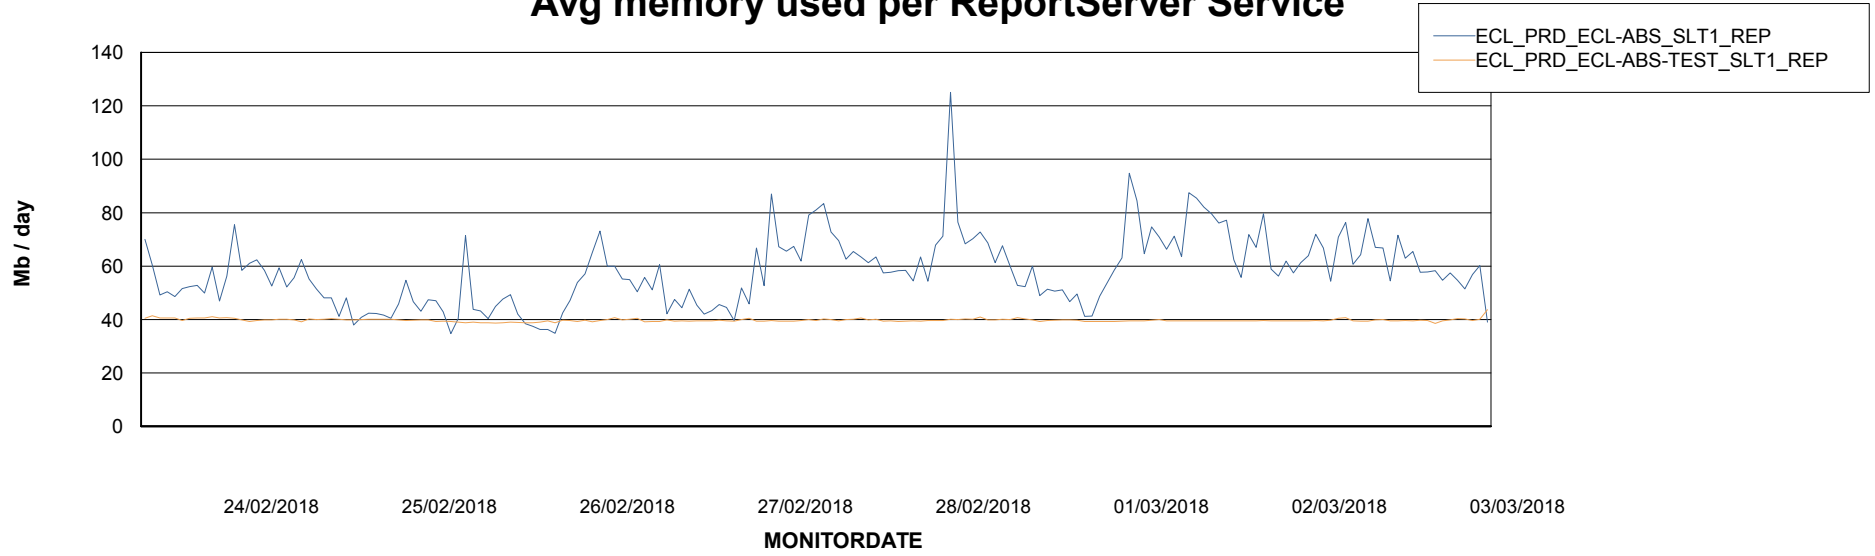

ABSSolute Application ReportServer Services

Avg memory used per ReportServer Service