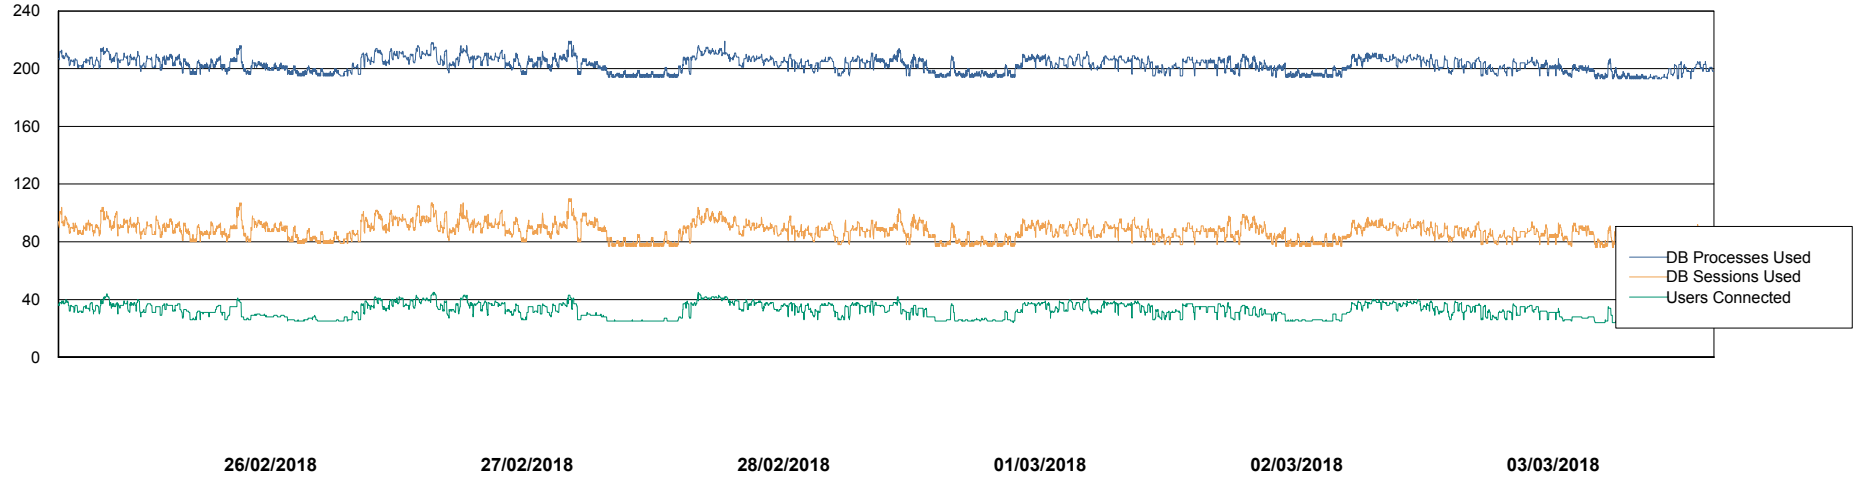

Weekly SLA Customer Report

Customer ECL Production
Database ID 77

Harddisk Usage ECL_PRD_ECL-ABS-WEB

	Free disk space on c: (%)	Total disk space on c: (Gb)
03/03/2018	85	127
02/03/2018	85	127
01/03/2018	85	127
28/02/2018	85	127
27/02/2018	85	127
26/02/2018	85	127
25/02/2018	85	127

Weekly SLA Customer Report

Customer ECL Production
Database ID 77

Database Performance ECLDB_Production

DB Processes Max 300
DB Sessions Max 480

Weekly SLA Customer Report

Customer ECL Production
 Database ID 77