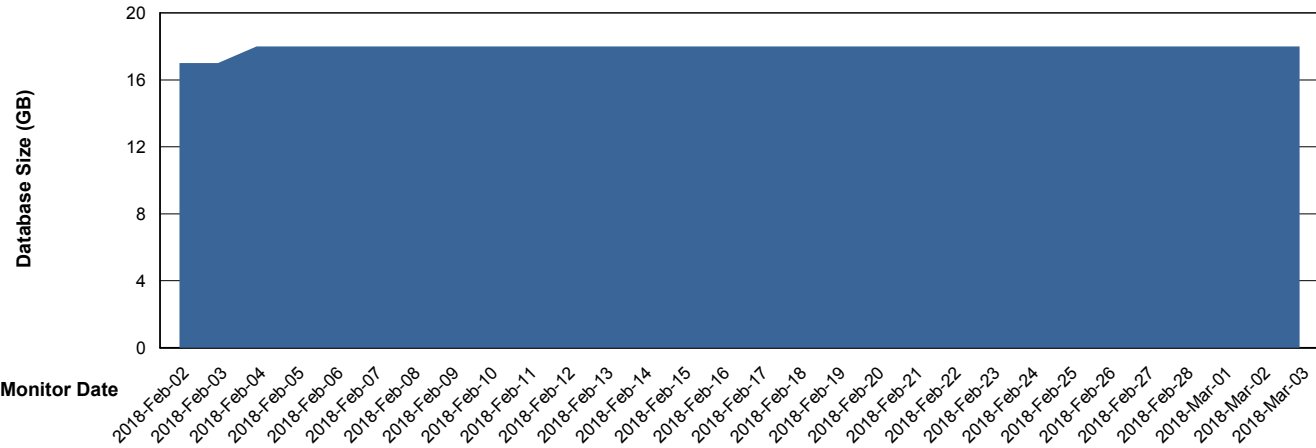

DATABASE SIZE ECLDB_Production

Database growth over last month

Database Tablespace ECLDB_Production

Date	Tablespace Name	Filesize (Gb)	Usedsize (Gb)	Percentage free
03/03/2018	ABSDATA	20	16	20
	INDX	8	0	100
02/03/2018	ABSDATA	20	16	20
	INDX	8	0	100
01/03/2018	ABSDATA	20	16	20
	INDX	8	0	100
28/02/2018	ABSDATA	20	16	20
	INDX	8	0	100
27/02/2018	ABSDATA	20	16	20
	INDX	8	0	100
26/02/2018	ABSDATA	20	16	20
	INDX	8	0	100
25/02/2018	ABSDATA	20	16	20
	INDX	8	0	100