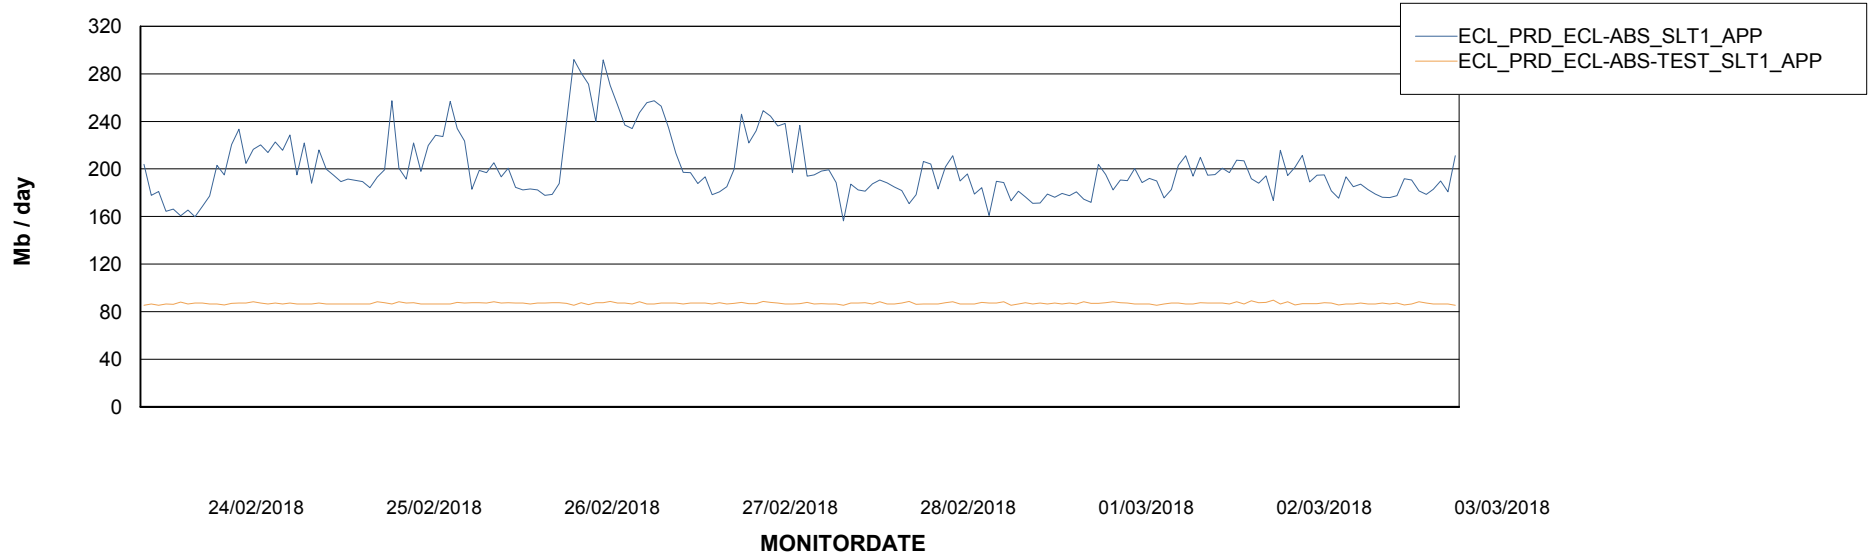

DATABASE SIZE ECLDB_Production

Database growth over last month

Database Tablespace ECLDB_Production

Date	Tablespace Name	Filesize (Gb)	Usedsize (Gb)	Percentage free
03/03/2018	ABSDATA	20	16	20
	INDX	8	0	100
02/03/2018	ABSDATA	20	16	20
	INDX	8	0	100
01/03/2018	ABSDATA	20	16	20
	INDX	8	0	100
28/02/2018	ABSDATA	20	16	20
	INDX	8	0	100
27/02/2018	ABSDATA	20	16	20
	INDX	8	0	100
26/02/2018	ABSDATA	20	16	20
	INDX	8	0	100
25/02/2018	ABSDATA	20	16	20
	INDX	8	0	100

Weekly SLA Customer Report

Customer ECL Production
Database ID 77

ABSSolute Application Server Services

Avg memory used per ABS Server Service

Avg users per day per ABS server

Weekly SLA Customer Report

Customer ECL Production
Database ID 77