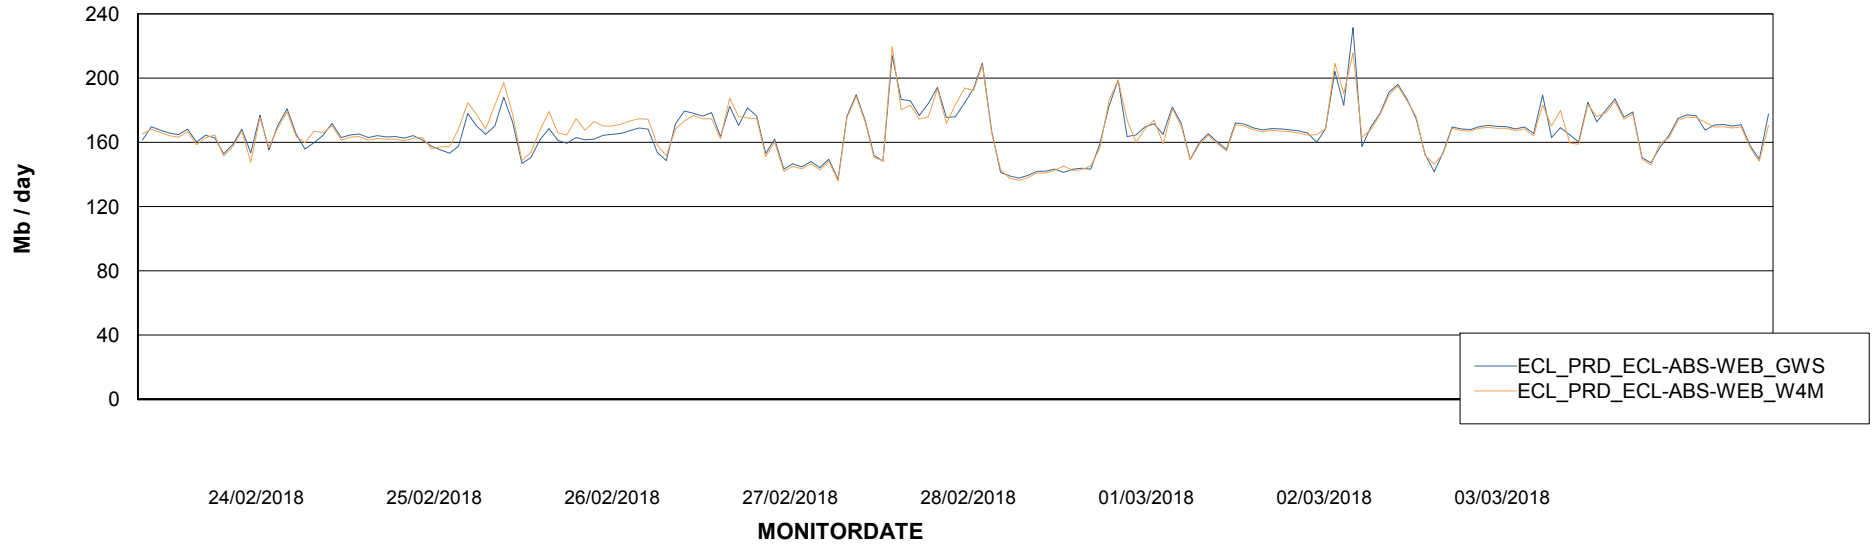

ABSSolute Application ReportServer Services

Avg memory used per ReportServer Service

Weekly SLA Customer Report

Customer ECL Production
Database ID 77

ABSSolute Web Component Services

Avg memory used per ABS Web component