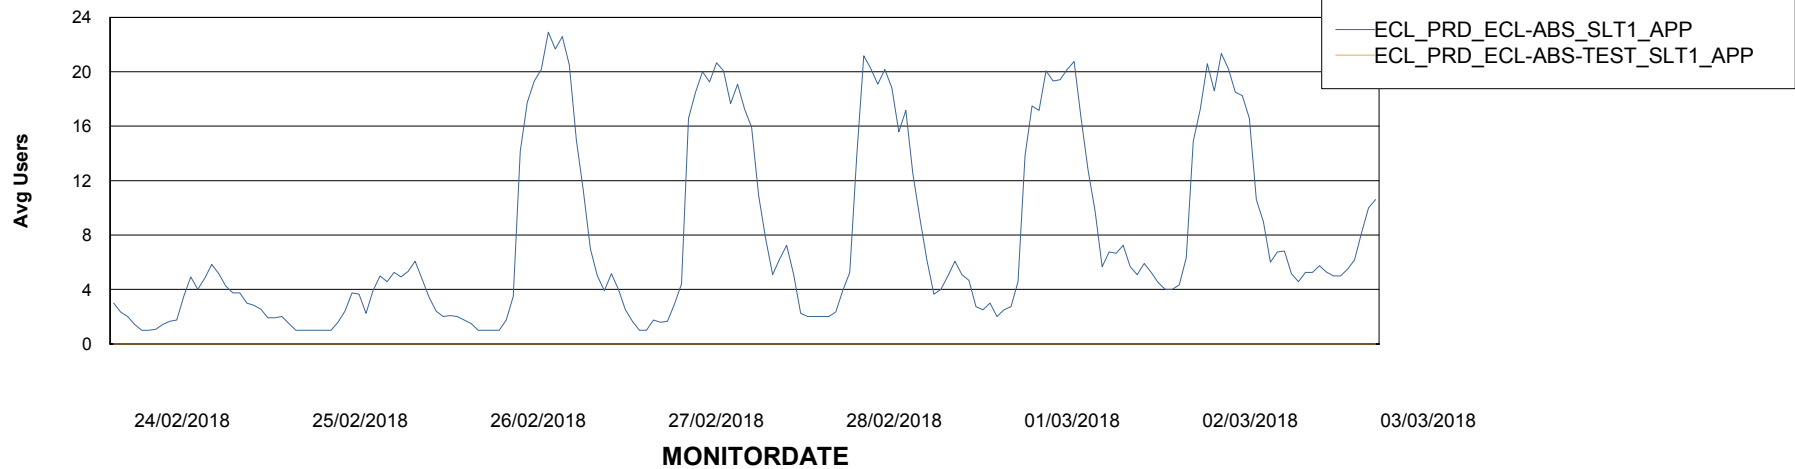

Weekly SLA Customer Report

Customer ECL Production
Database ID 77

ABSSolute Application Server Services

Avg memory used per ABS Server Service

Avg users per day per ABS server

Weekly SLA Customer Report

Customer ECL Production
Database ID 77