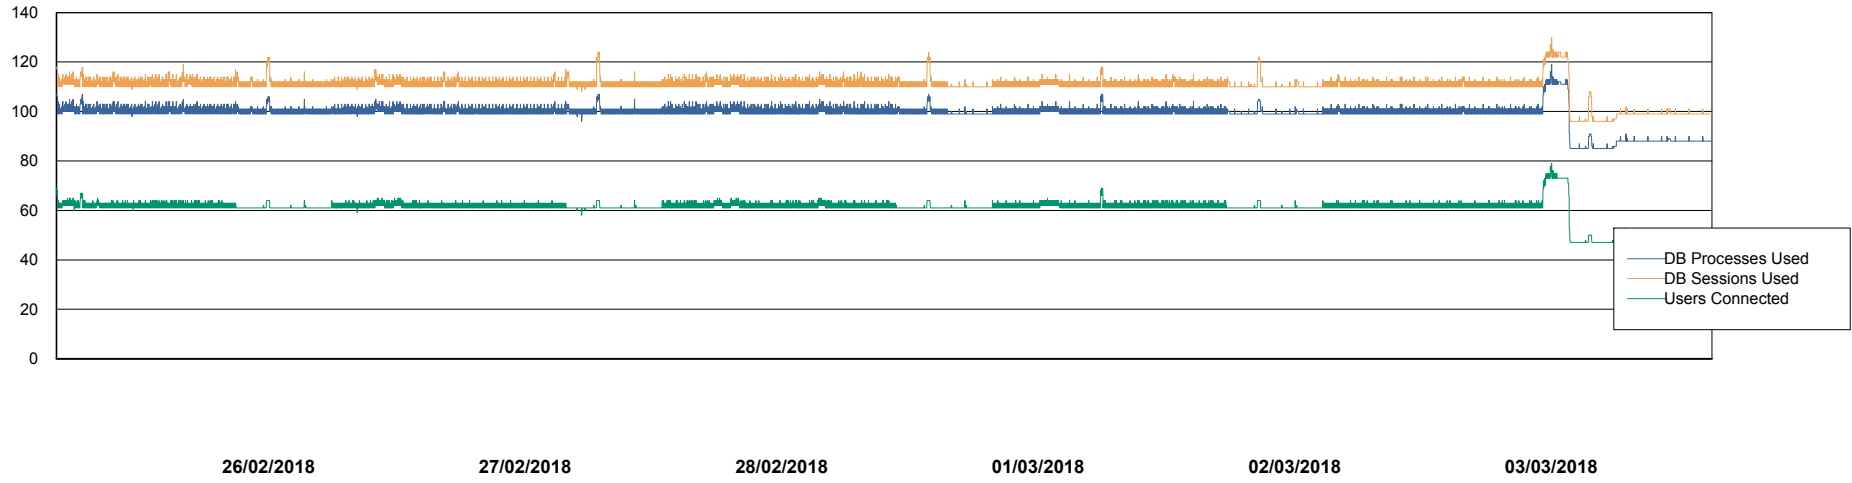

Harddisk Usage CIW_PRD_ORACLE2

	Free disk space on c: (%)	Total disk space on c: (Gb)	Free disk space on d: (%)	Total disk space on d: (Gb)	Free disk space on e: (%)	Total disk space on e: (Gb)
03/03/2018	96	701	62	700	100	830
02/03/2018	96	701	62	700	100	830
01/03/2018	96	701	62	700	100	830
28/02/2018	96	701	62	700	100	830
27/02/2018	96	701	63	700	100	830
26/02/2018	96	701	63	700	100	830
25/02/2018	96	701	63	700	100	830

Weekly SLA Customer Report

Customer CIW Production
Database ID 45

Database Performance CIWDB_Production

Weekly SLA Customer Report

Customer CIW Production
Database ID 45

Database Performance CIWDB_Standby

Weekly SLA Customer Report