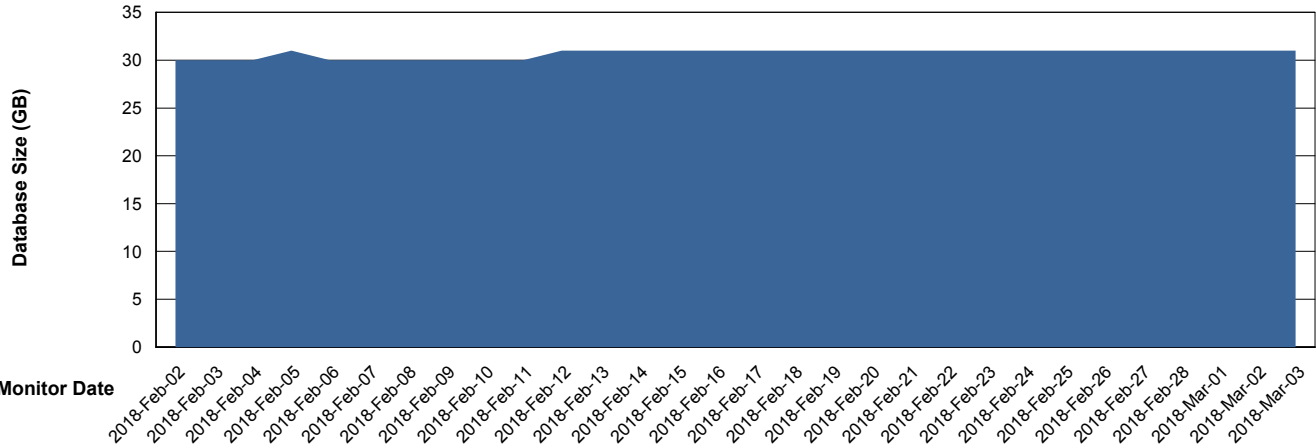

Weekly SLA Customer Report

Customer CIW Production
Database ID 45

Database Performance CIWDB_Production

Weekly SLA Customer Report

Customer CIW Production
Database ID 45

Database Performance CIWDB_Standby

Weekly SLA Customer Report

Customer CIW Production
 Database ID 45

DATABASE SIZE CIWDB_Production

Database growth over last month

Database Tablespace CIWDB_Production

Date	Tablespace Name	Filesize (Gb)	Usedsize (Gb)	Percentage free
03/03/2018	ABSDATA	30	26	13
	INDX	4	3	25
02/03/2018	ABSDATA	30	26	13
	INDX	4	3	25
01/03/2018	ABSDATA	30	26	13
	INDX	4	3	25
28/02/2018	ABSDATA	30	26	13
	INDX	4	3	25
27/02/2018	ABSDATA	30	26	13
	INDX	4	3	25
26/02/2018	ABSDATA	30	26	13
	INDX	4	3	25
25/02/2018	ABSDATA	30	26	13
	INDX	4	3	25