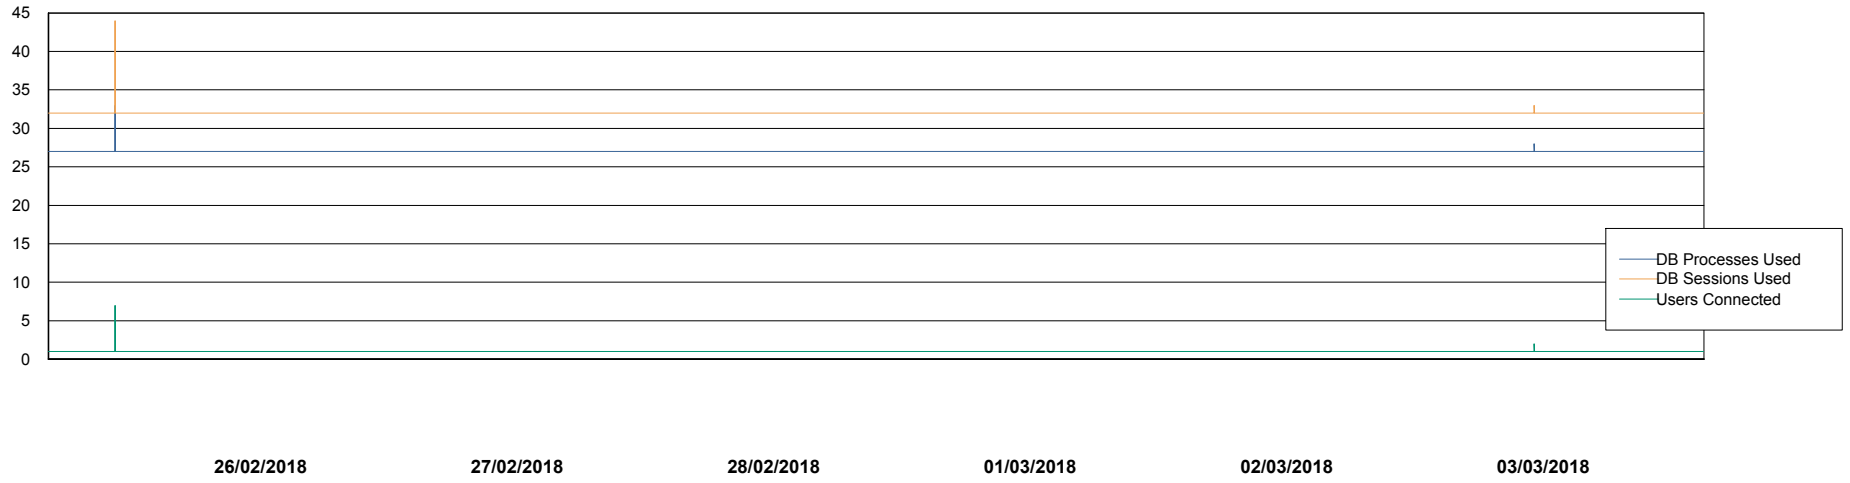

Weekly SLA Customer Report

Customer CIW Production
Database ID 45

Database Performance CIWDB_Production

Weekly SLA Customer Report

Customer CIW Production
Database ID 45

Database Performance CIWDB_Standby

Weekly SLA Customer Report

Customer CIW Production
 Database ID 45

DATABASE SIZE CIWDB_Production

Database growth over last month

Database Tablespace CIWDB_Production

Date	Tablespace Name	Filesize (Gb)	Usedsize (Gb)	Percentage free
03/03/2018	ABSDATA	30	26	13
	INDX	4	3	25
02/03/2018	ABSDATA	30	26	13
	INDX	4	3	25
01/03/2018	ABSDATA	30	26	13
	INDX	4	3	25
28/02/2018	ABSDATA	30	26	13
	INDX	4	3	25
27/02/2018	ABSDATA	30	26	13
	INDX	4	3	25
26/02/2018	ABSDATA	30	26	13
	INDX	4	3	25
25/02/2018	ABSDATA	30	26	13
	INDX	4	3	25

Weekly SLA Customer Report

Customer CIW Production
Database ID 45

Standby Database Health CIW Production

Recovery lag for last 7 days