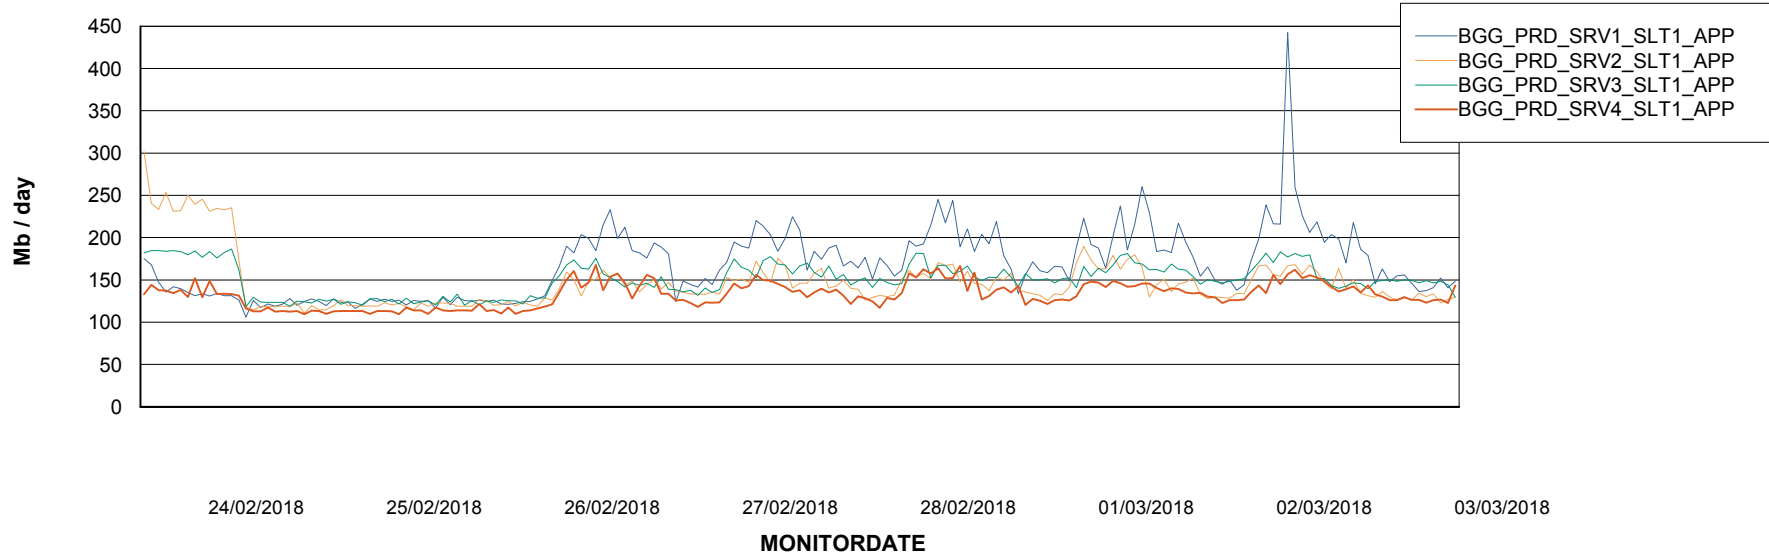

ABSSolute Application Server Services

Avg memory used per ABS Server Service