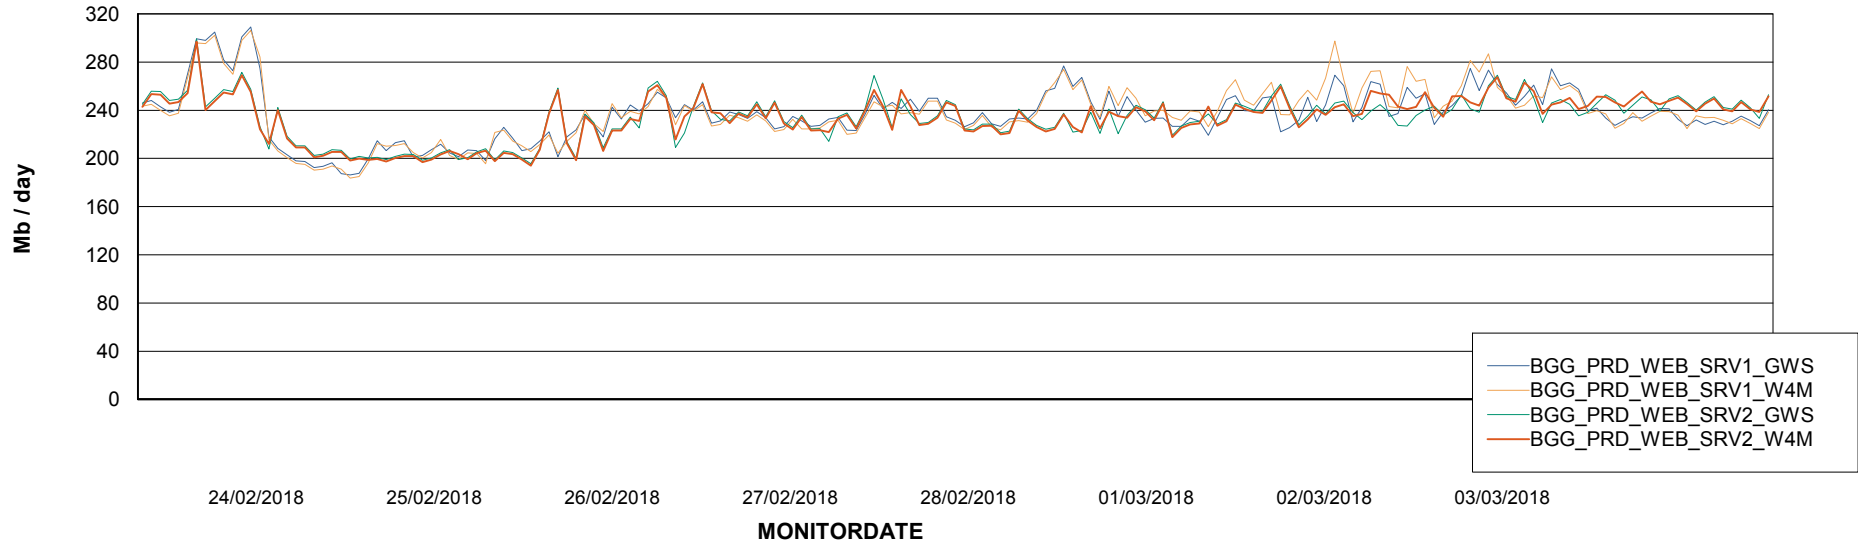

ABSolute Web Component Services

Avg memory used per ABS Web component