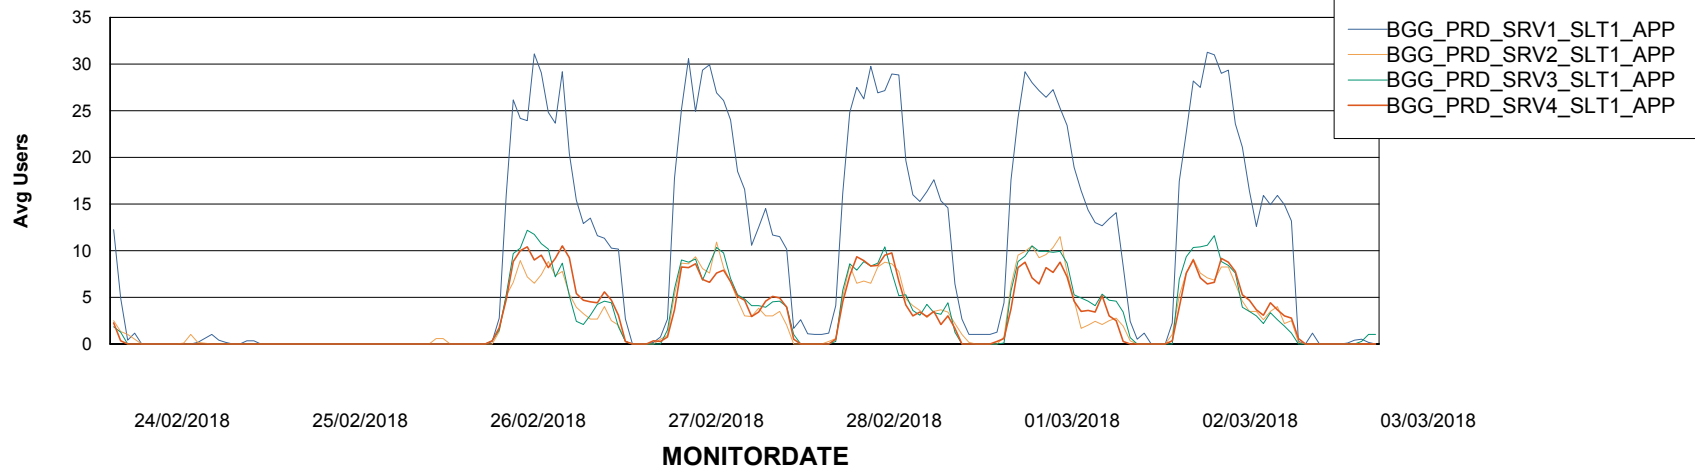

Avg users per day per ABS server