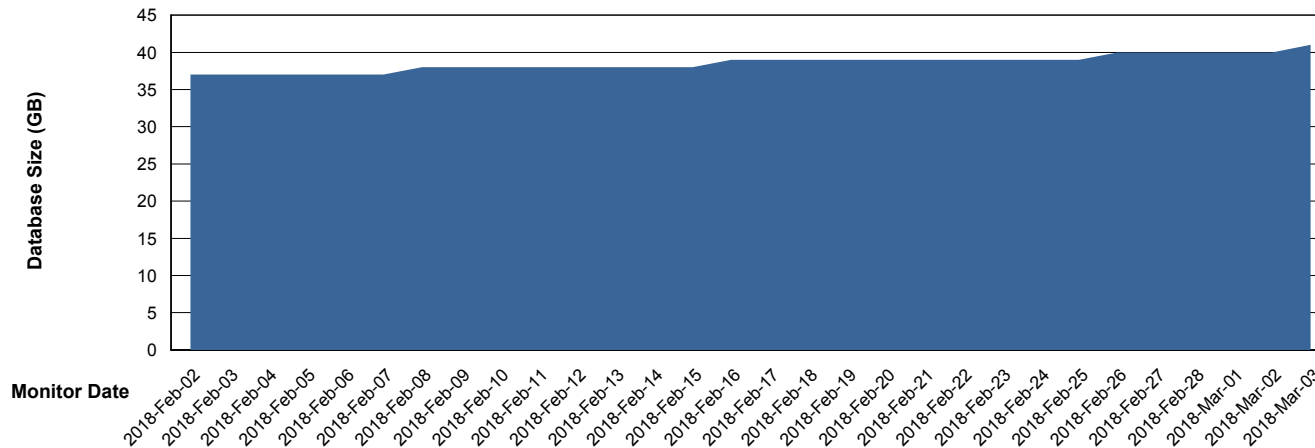

# Weekly SLA Customer Report

Customer BGG\_Production  
Database ID 58

DATABASE SIZE BGGDB\_BI

### Database growth over last month

DATABASE SIZE BGGDB\_Production

### Database growth over last month