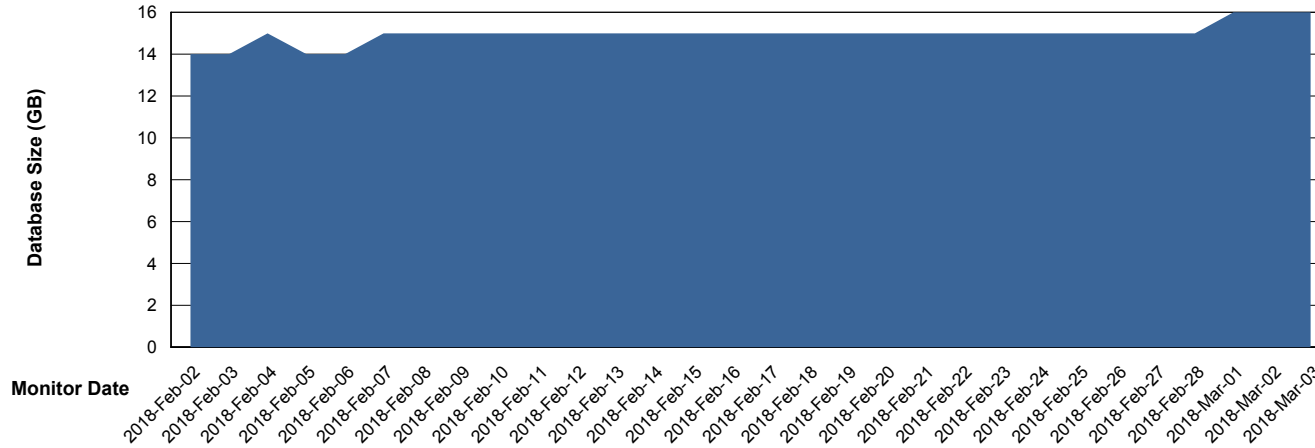

DATABASE SIZE BGGDB_BI

Database growth over last month