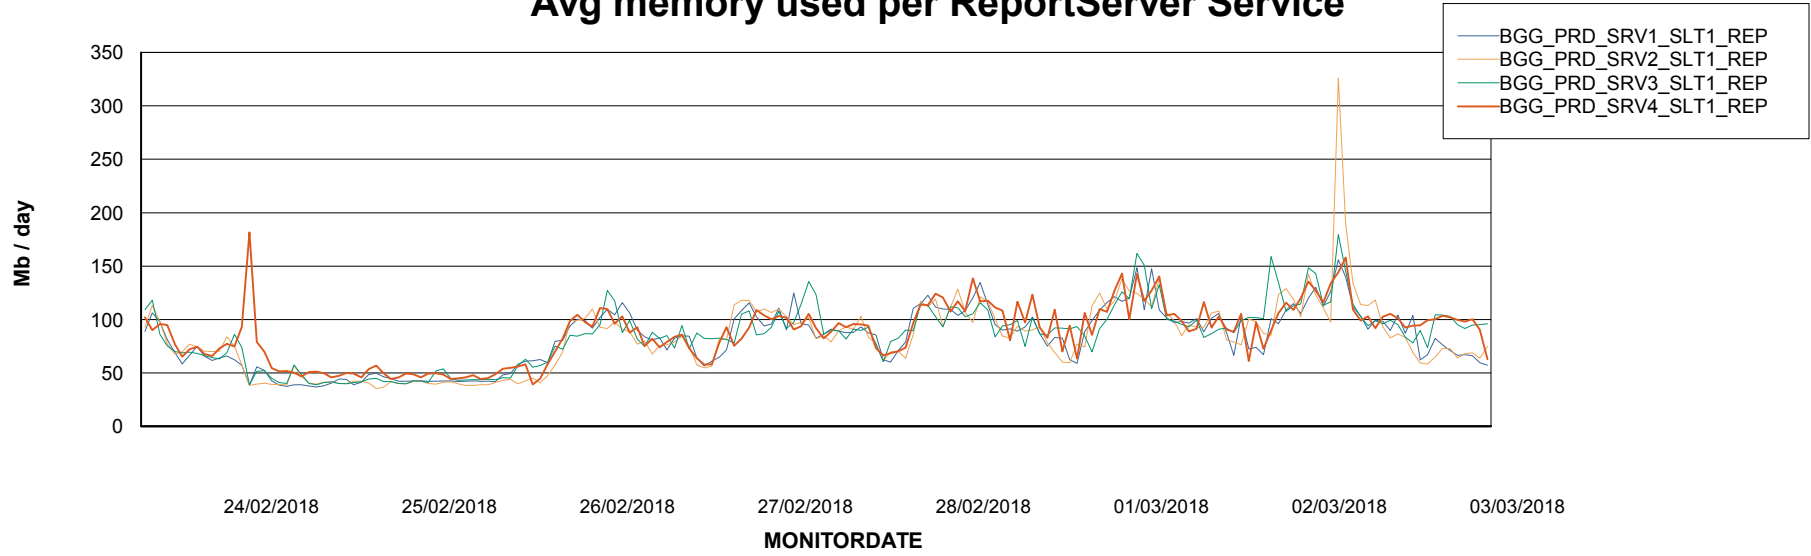

ABSSolute Application ReportServer Services

Avg memory used per ReportServer Service