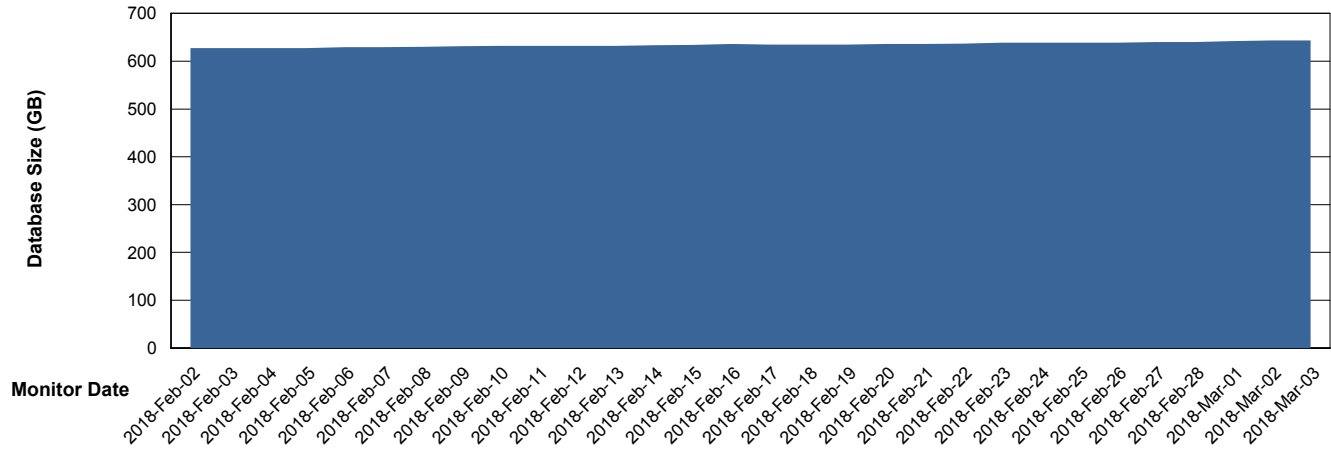

Customer AUJ_Production
Database ID 41

Database Performance AUJDB_BI_TS1

Weekly SLA Customer Report

Customer AUJ_Production
Database ID 41

DATABASE SIZE AUJ_DB4_Primary

Database growth over last month

DATABASE SIZE AUJDB_BI

Database growth over last month

Weekly SLA Customer Report

Customer AUJ_Production
Database ID 41

DATABASE SIZE AUJDB_BI_TS1

Database growth over last month

Weekly SLA Customer Report

Customer AUJ_Production
Database ID 41