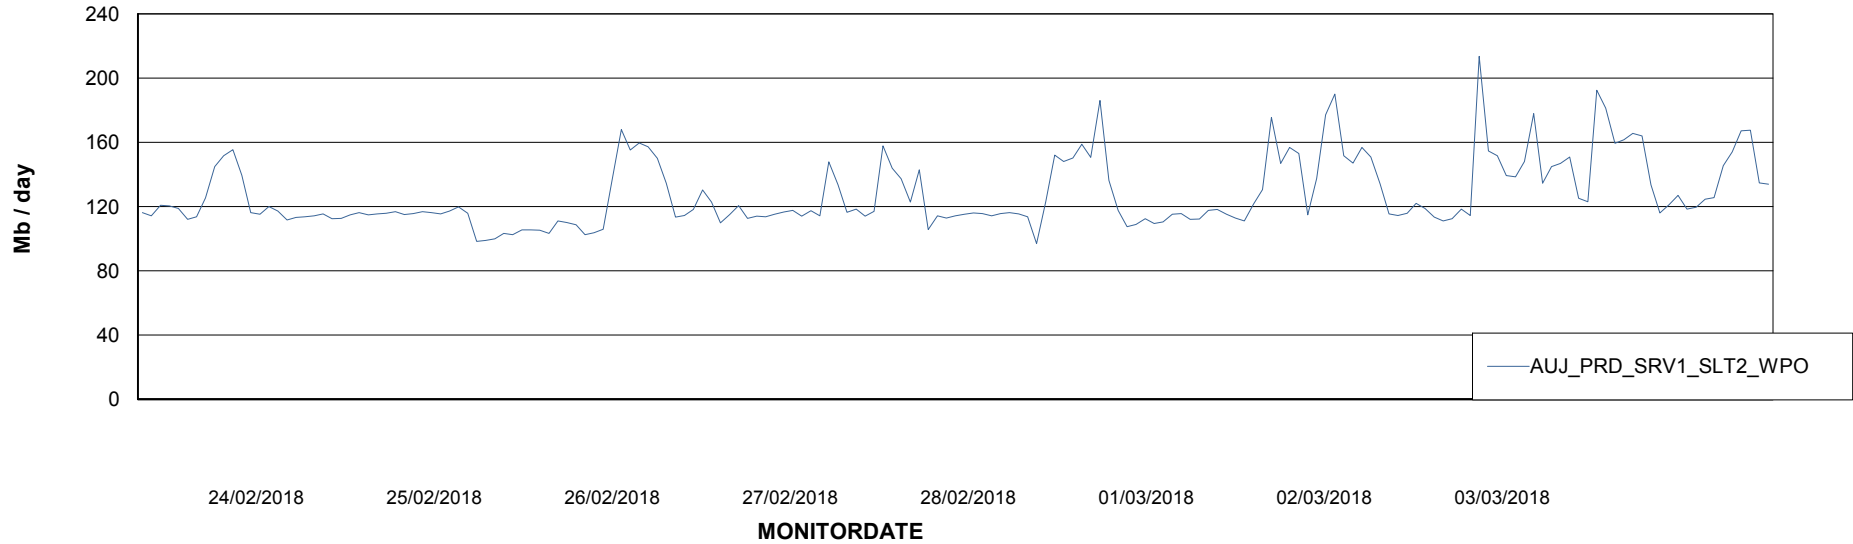

ABSolute Web Component Services

Avg memory used per ABS Web component