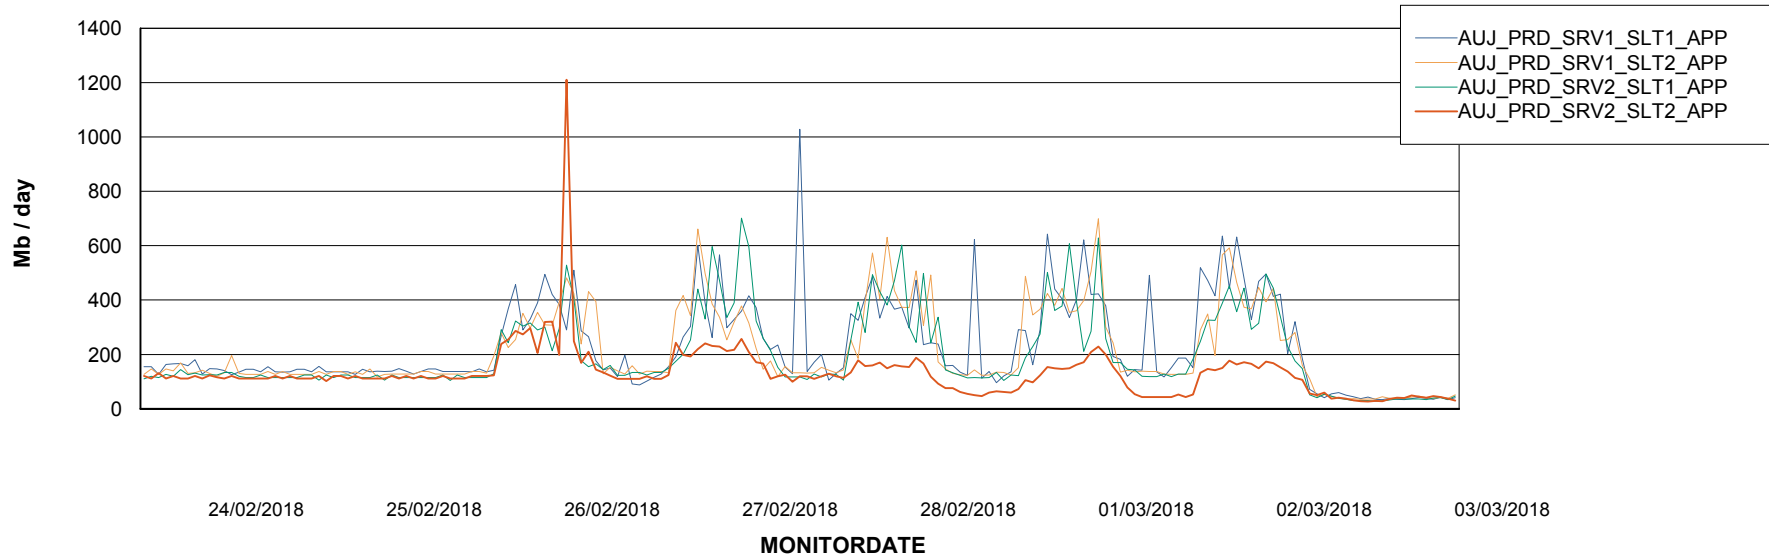

ABSSolute Application Server Services

Avg memory used per ABS Server Service