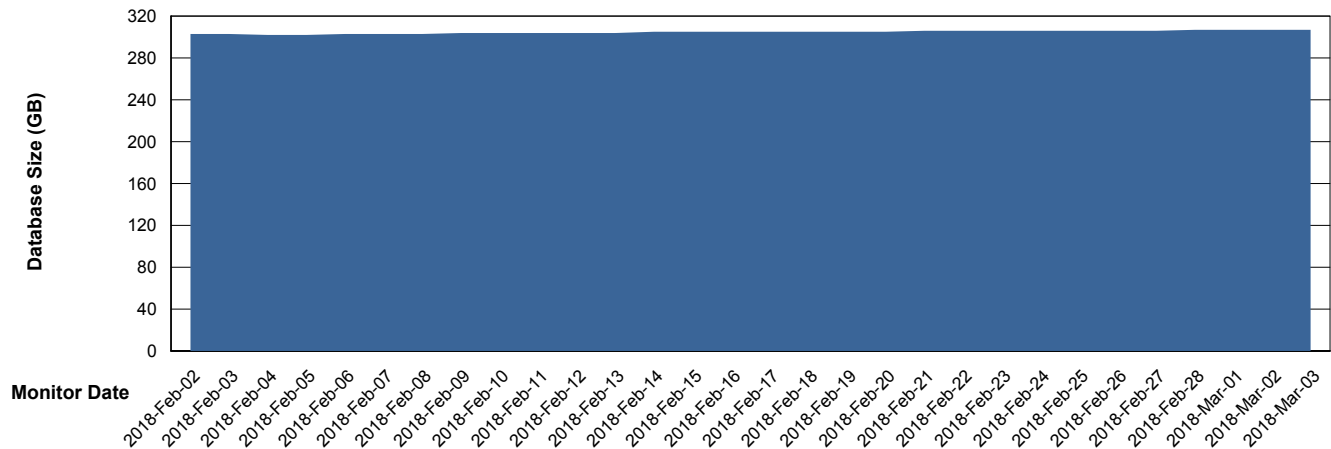

Customer AUJ_Production
Database ID 41

Database Performance AUJDB_BI_TS1

Weekly SLA Customer Report

Customer AUJ_Production
Database ID 41

DATABASE SIZE AUJ_DB4_Primary

Database growth over last month

DATABASE SIZE AUJDB_BI

Database growth over last month

Weekly SLA Customer Report

Customer AUJ_Production
Database ID 41

DATABASE SIZE AUJDB_BI_TS1

Database growth over last month

Weekly SLA Customer Report

Customer AUJ_Production
Database ID 41