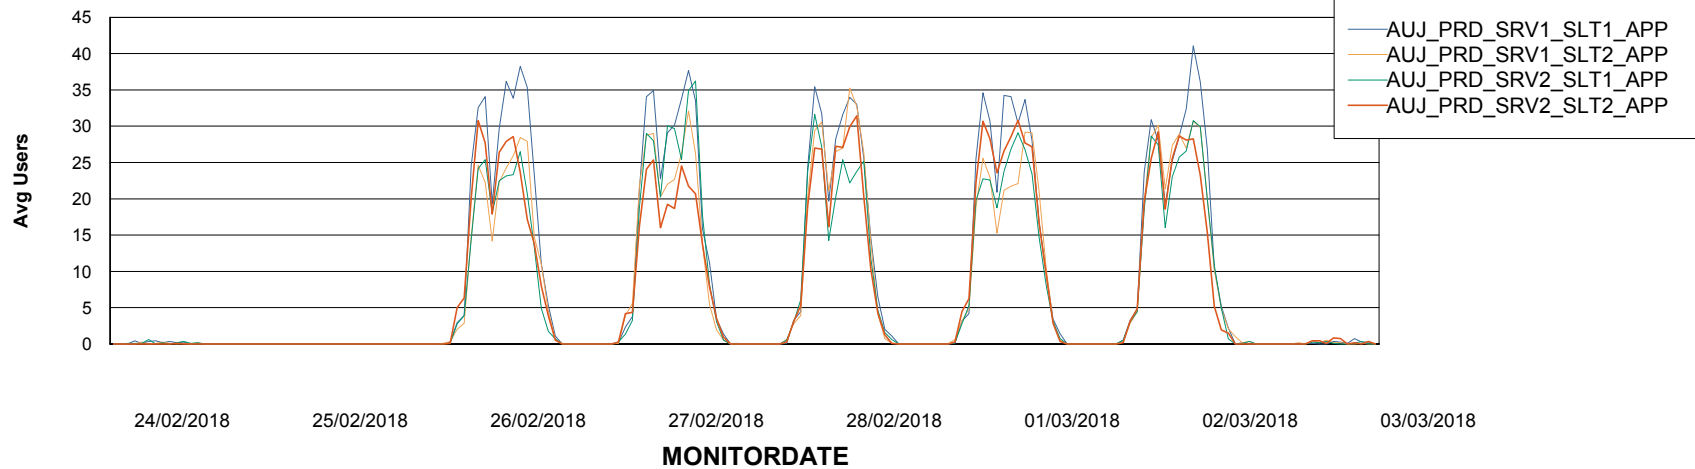

Avg users per day per ABS server