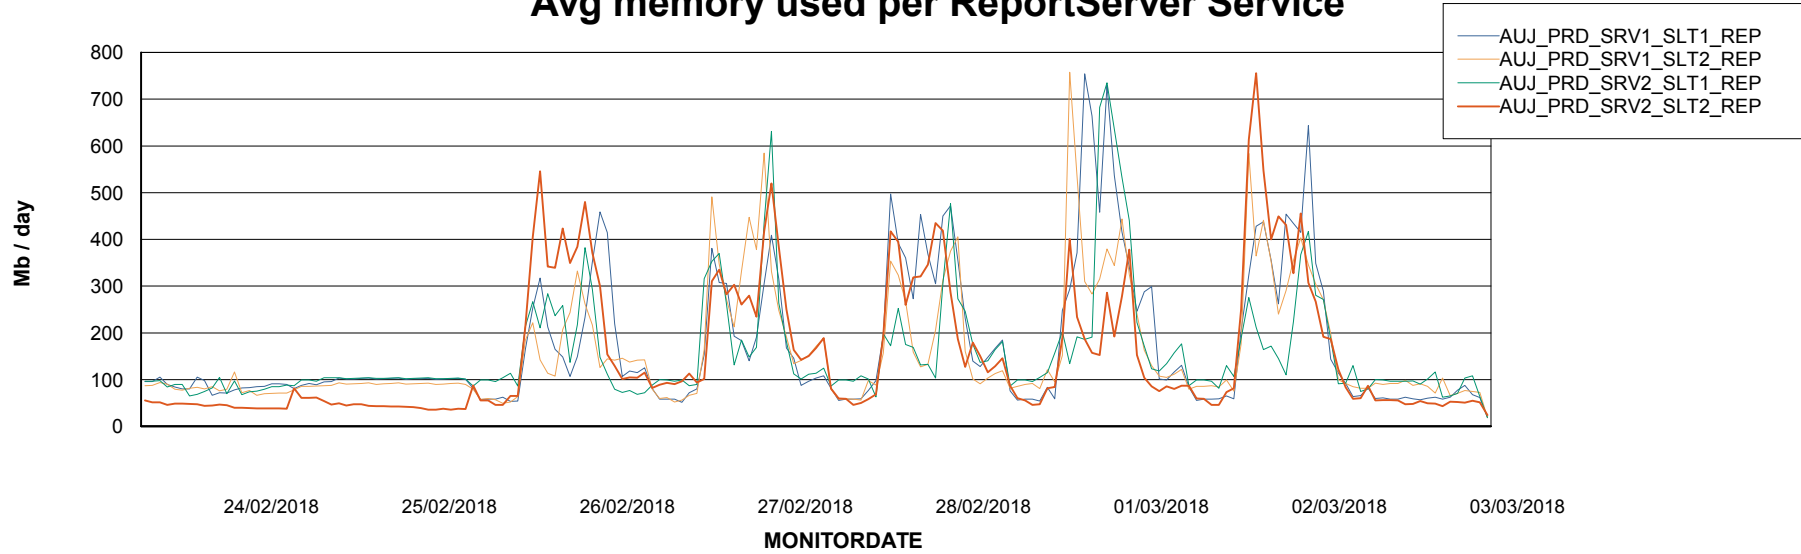

Avg memory used per ABS Server Service

Avg users per day per ABS server

Weekly SLA Customer Report

Customer AUJ_Production
Database ID 41

ABSSolute Application ReportServer Services

Avg memory used per ReportServer Service