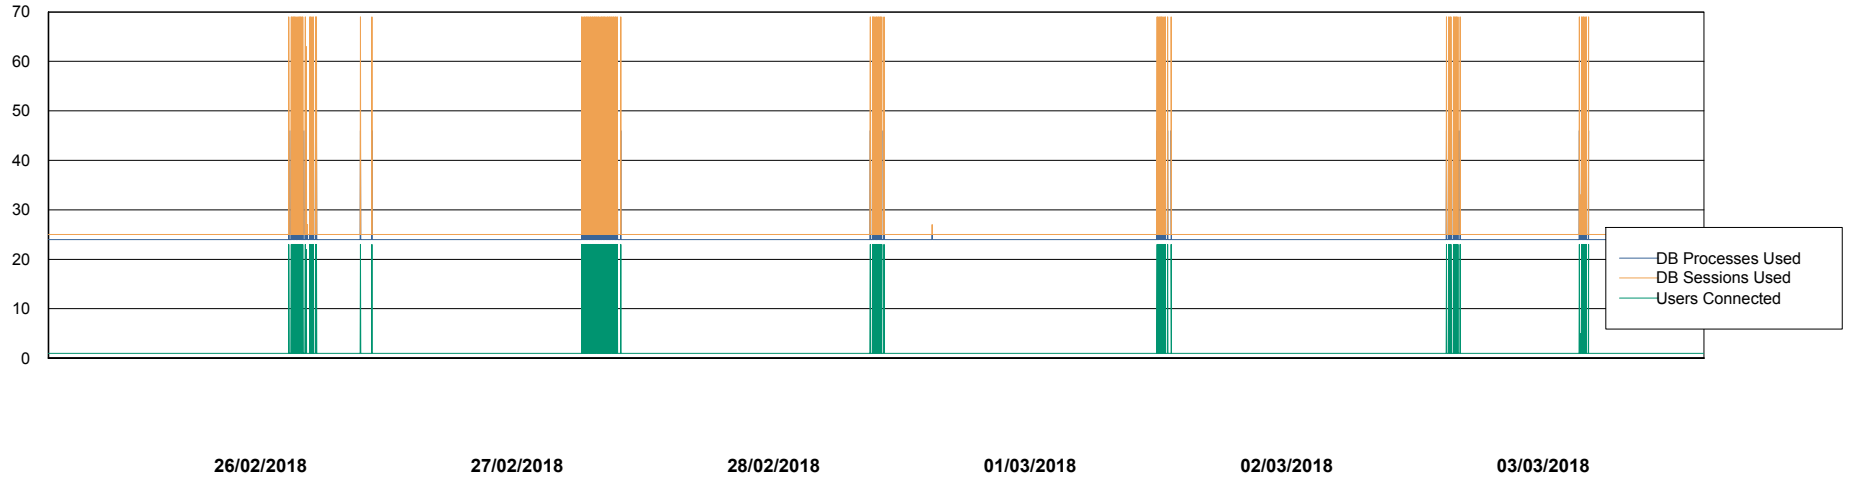

Weekly SLA Customer Report

Customer AUJ_Production
Database ID 41

Database Performance AUJ_DB4_Primary

Weekly SLA Customer Report

Customer AUJ_Production
Database ID 41

Database Performance AUJ_DB5_Standby

Weekly SLA Customer Report

Customer AUJ_Production
Database ID 41

Database Performance AUJ_DB6_Standby2

Weekly SLA Customer Report

Customer AUJ_Production
Database ID 41

Database Performance AUJDB_BI

Weekly SLA Customer Report