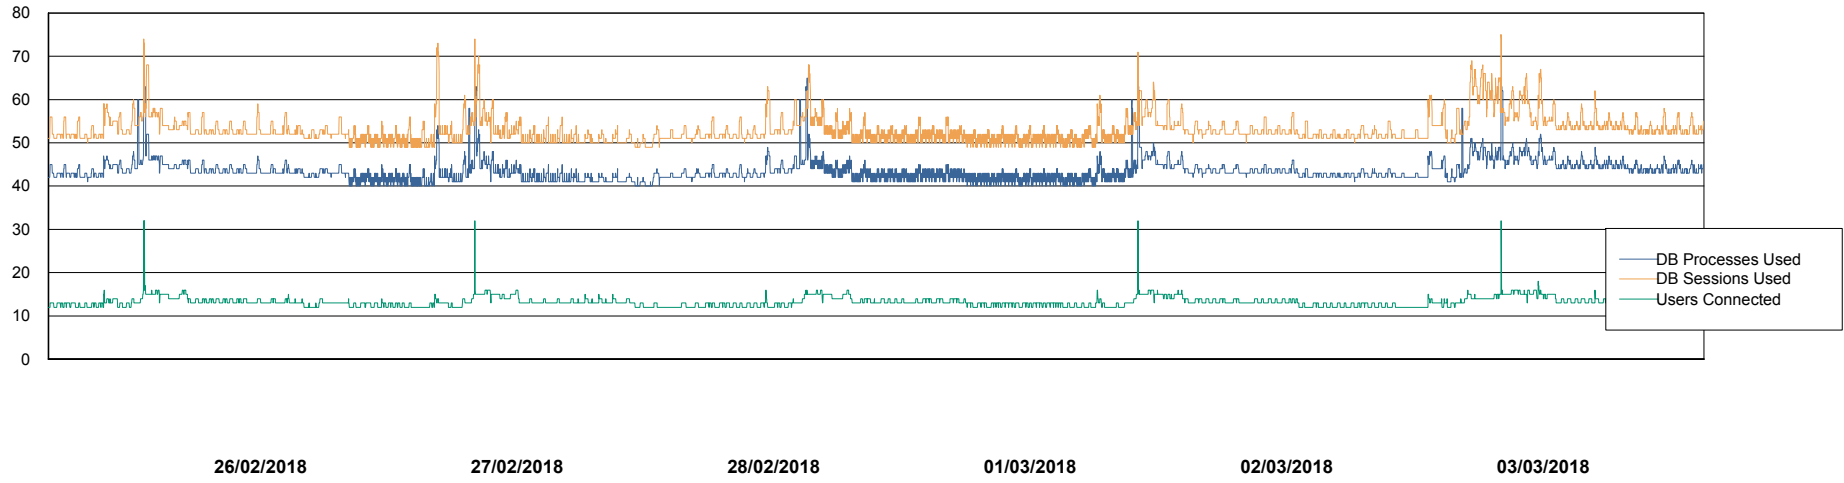

Weekly SLA Customer Report

Customer AUJ_Production
Database ID 41

Database Performance AUJ_DB6_Standby2

Weekly SLA Customer Report

Customer AUJ_Production
Database ID 41

Database Performance AUJDB_BI

Weekly SLA Customer Report