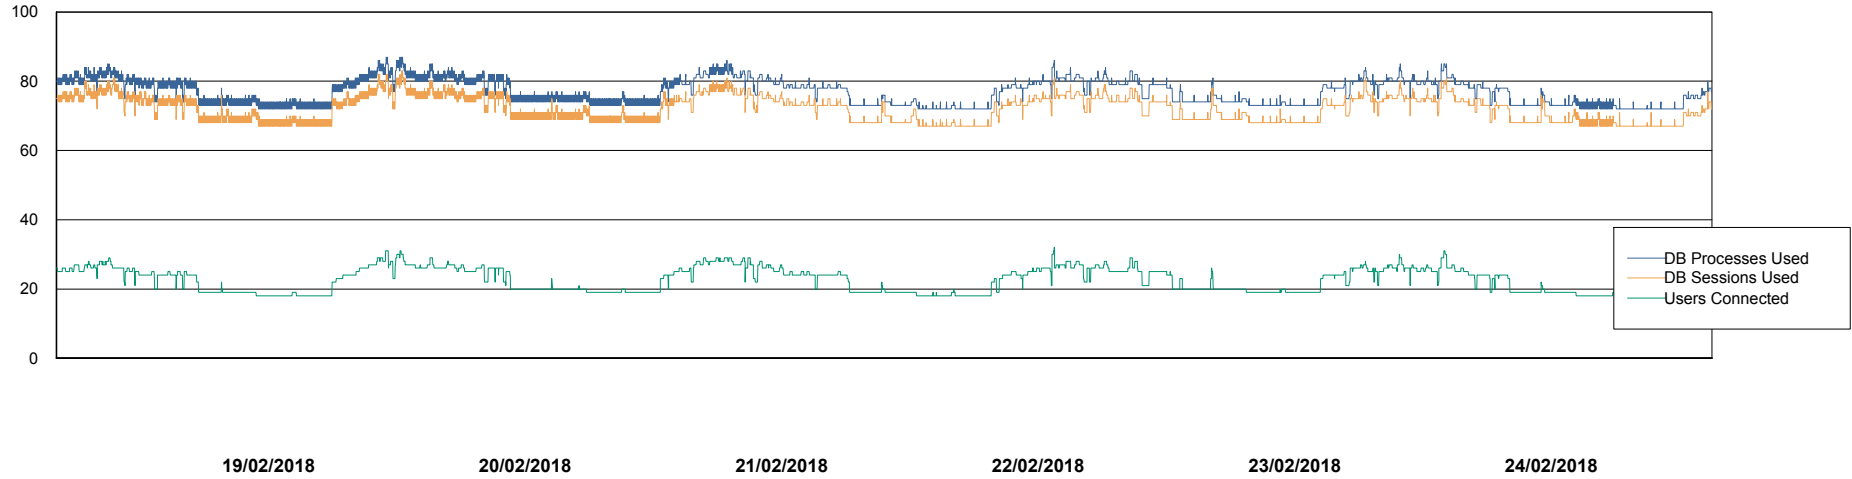

Harddisk Usage WBL_PRD_ORACLE2

	Free disk space on c: (%)	Total disk space on c: (Gb)	Free disk space on d: (%)	Total disk space on d: (Gb)	Free disk space on e: (%)	Total disk space on e: (Gb)	Free disk space on f: (%)	Total disk space on f: (Gb)
24/02/2018	73	120	90	200	89	200	95	200
23/02/2018	73	120	90	200	89	200	96	200
22/02/2018	73	120	90	200	89	200	96	200
21/02/2018	73	120	90	200	89	200	96	200
20/02/2018	73	120	90	200	89	200	96	200
19/02/2018	73	120	90	200	89	200	96	200
18/02/2018	73	120	90	200	89	200	96	200

Weekly SLA Customer Report

Customer WBL_Production
Database ID 40

Database Performance WBLDB_Production

DB Processes Max 500
DB Sessions Max 772

Weekly SLA Customer Report

Customer WBL_Production
Database ID 40