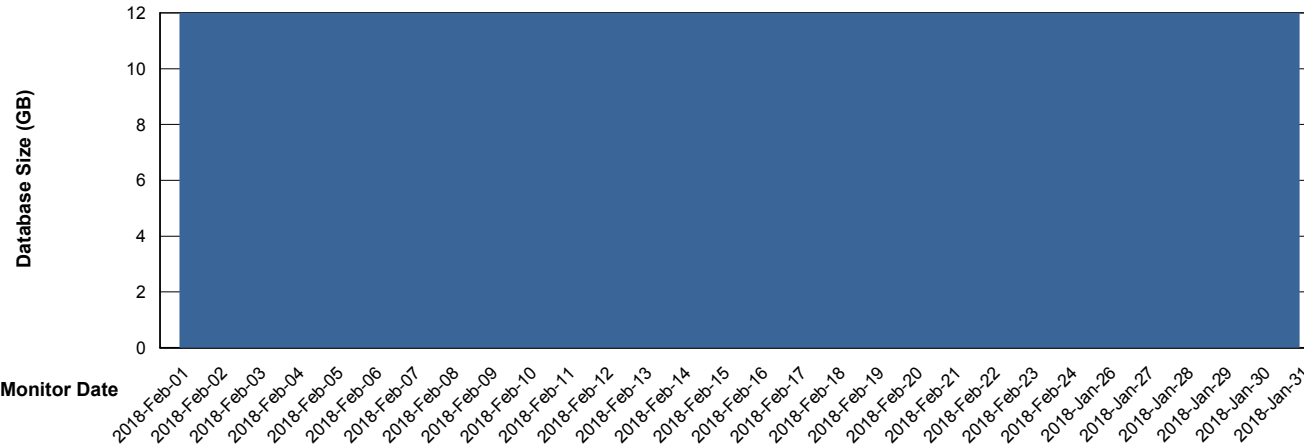

Database Performance WBLDB_Standby

DB Processes Max 500
DB Sessions Max 772

Weekly SLA Customer Report

Customer WBL_Production
 Database ID 40

DATABASE SIZE WBLDB_Production

Database growth over last month

Database Tablespace WBLDB_Production

Date	Tablespace Name	Filesize (Gb)	Usedsize (Gb)	Percentage free
24/02/2018	ABSDATA	2	5	17
	INDX	2	6	25
23/02/2018	ABSDATA	2	5	17
	INDX	2	6	25
22/02/2018	ABSDATA	2	5	17
	INDX	2	6	25
21/02/2018	ABSDATA	2	5	17
	INDX	2	6	25
20/02/2018	ABSDATA	2	5	17
	INDX	2	6	25
19/02/2018	ABSDATA	2	5	17
	INDX	2	6	25
18/02/2018	ABSDATA	2	5	17
	INDX	2	6	25