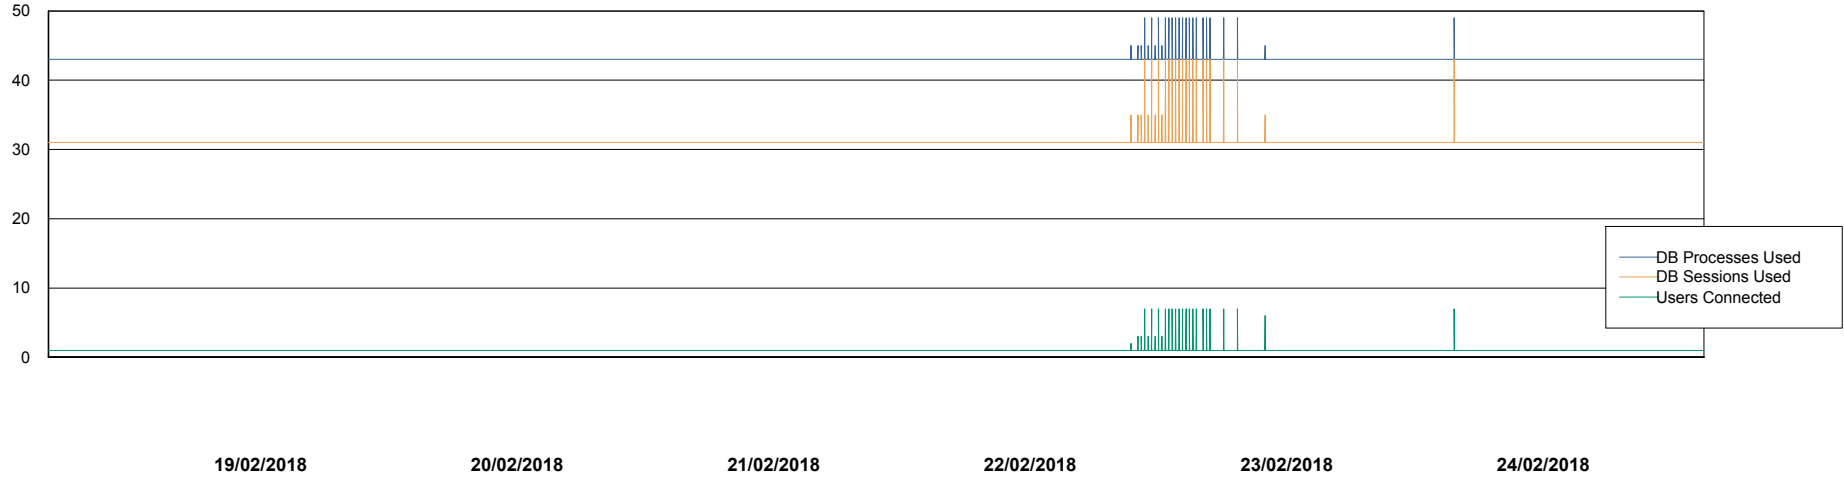

Weekly SLA Customer Report

Customer WBL_Production
Database ID 40

Database Performance WBLDB_Production

DB Processes Max 500
DB Sessions Max 772

Weekly SLA Customer Report

Customer WBL_Production
Database ID 40

Database Performance WBLDB_Standby

DB Processes Max 500
DB Sessions Max 772

Weekly SLA Customer Report

Customer WBL_Production
 Database ID 40

DATABASE SIZE WBLDB_Production

Database growth over last month