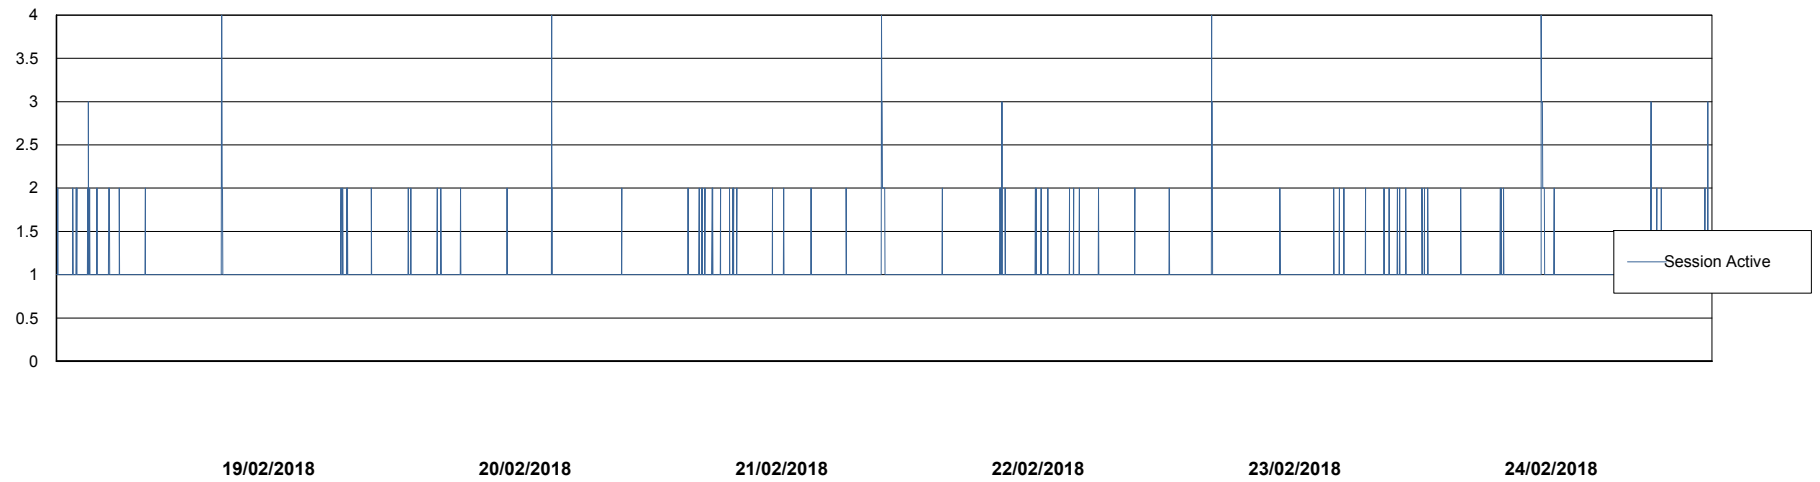

Weekly SLA Customer Report

Customer WBL_Production
Database ID 40

Harddisk Usage WBL_PRD_ORACLE1

	Free disk space on c: (%)	Total disk space on c: (Gb)	Free disk space on d: (%)	Total disk space on d: (Gb)	Free disk space on e: (%)	Total disk space on e: (Gb)	Free disk space on f: (%)	Total disk space on f: (Gb)
24/02/2018	73	120	79	200	93	200	92	100
23/02/2018	73	120	79	200	93	200	92	100
22/02/2018	73	120	79	200	93	200	92	100
21/02/2018	73	120	79	200	93	200	93	100
20/02/2018	73	120	79	200	93	200	93	100
19/02/2018	73	120	79	200	93	200	94	100
18/02/2018	73	120	79	200	93	200	94	100

Harddisk Usage WBL_PRD_ORACLE2

	Free disk space on c: (%)	Total disk space on c: (Gb)	Free disk space on d: (%)	Total disk space on d: (Gb)	Free disk space on e: (%)	Total disk space on e: (Gb)	Free disk space on f: (%)	Total disk space on f: (Gb)
24/02/2018	73	120	90	200	89	200	95	200
23/02/2018	73	120	90	200	89	200	96	200
22/02/2018	73	120	90	200	89	200	96	200
21/02/2018	73	120	90	200	89	200	96	200
20/02/2018	73	120	90	200	89	200	96	200
19/02/2018	73	120	90	200	89	200	96	200
18/02/2018	73	120	90	200	89	200	96	200

Weekly SLA Customer Report

Customer WBL_Production
Database ID 40

Database Performance WBLDB_Production

DB Processes Max 500
DB Sessions Max 772

Weekly SLA Customer Report

Customer WBL_Production
Database ID 40

Database Performance WBLDB_Standby

DB Processes Max 500
DB Sessions Max 772

Weekly SLA Customer Report

Customer WBL_Production
 Database ID 40

DATABASE SIZE WBLDB_Production

Database growth over last month