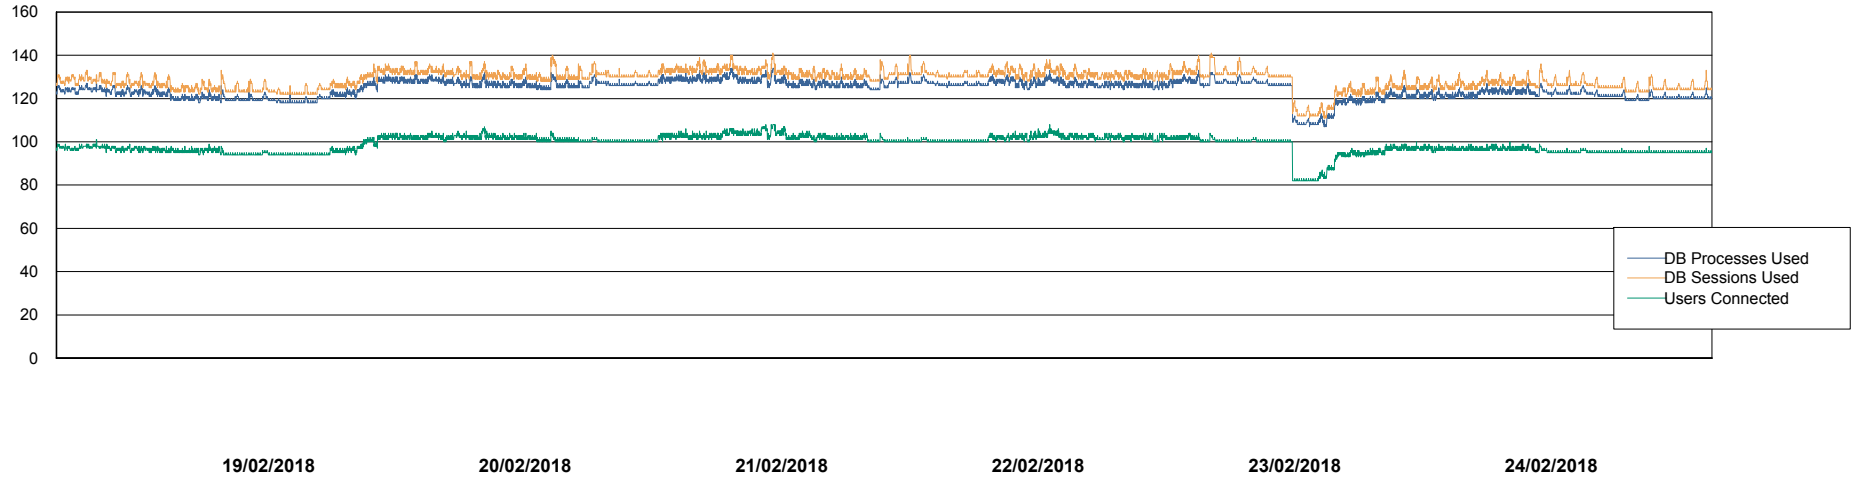

Database Performance VOSDB_Production

DB Processes Max 200
DB Sessions Max 322