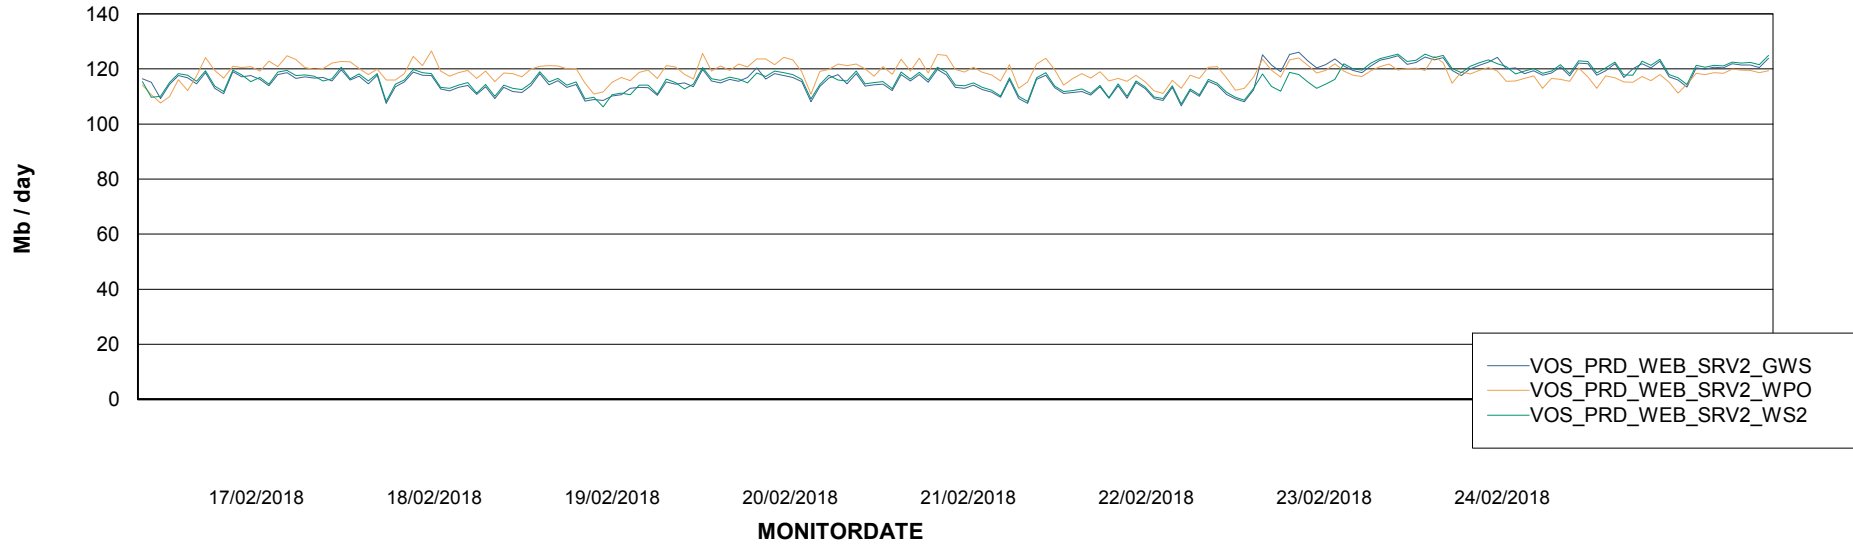

ABSSolute Application ReportServer Services

Avg memory used per ReportServer Service

Weekly SLA Customer Report

Customer VOS_Production
Database ID 68

ABSSolute Web Component Services

Avg memory used per ABS Web component