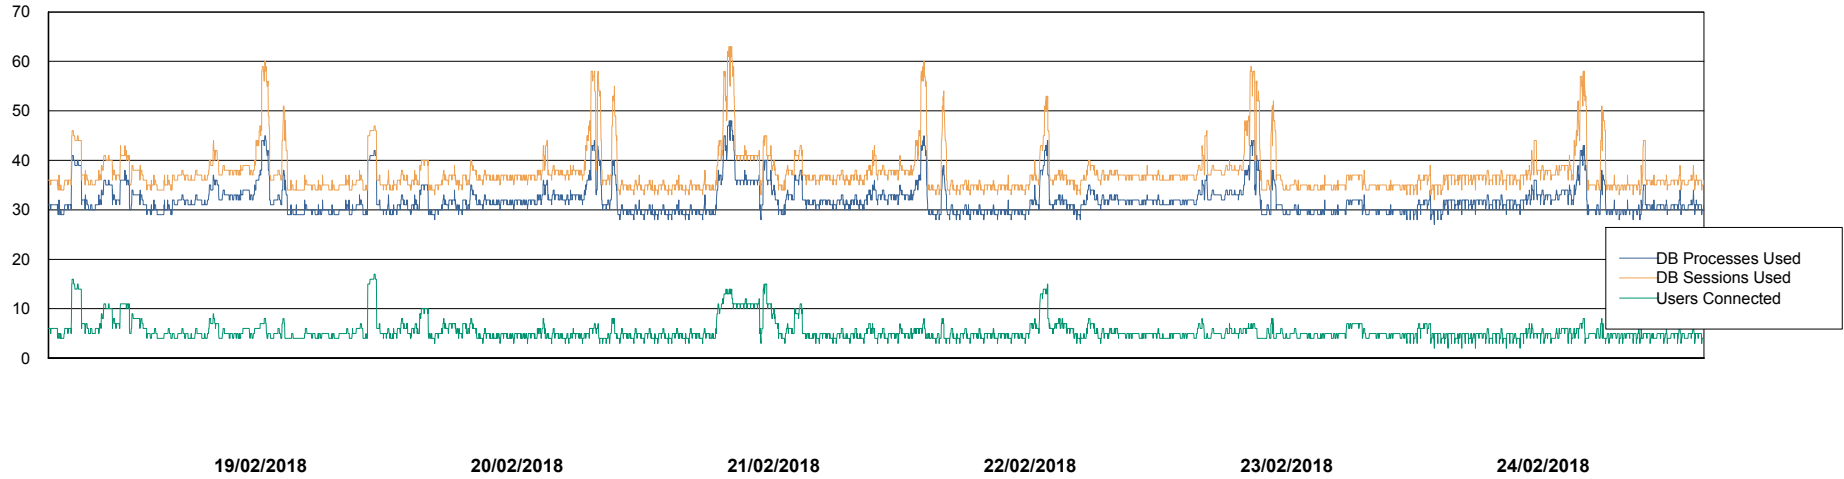

Database Performance VOSBIDB_Production

DB Processes Max 500
DB Sessions Max 772