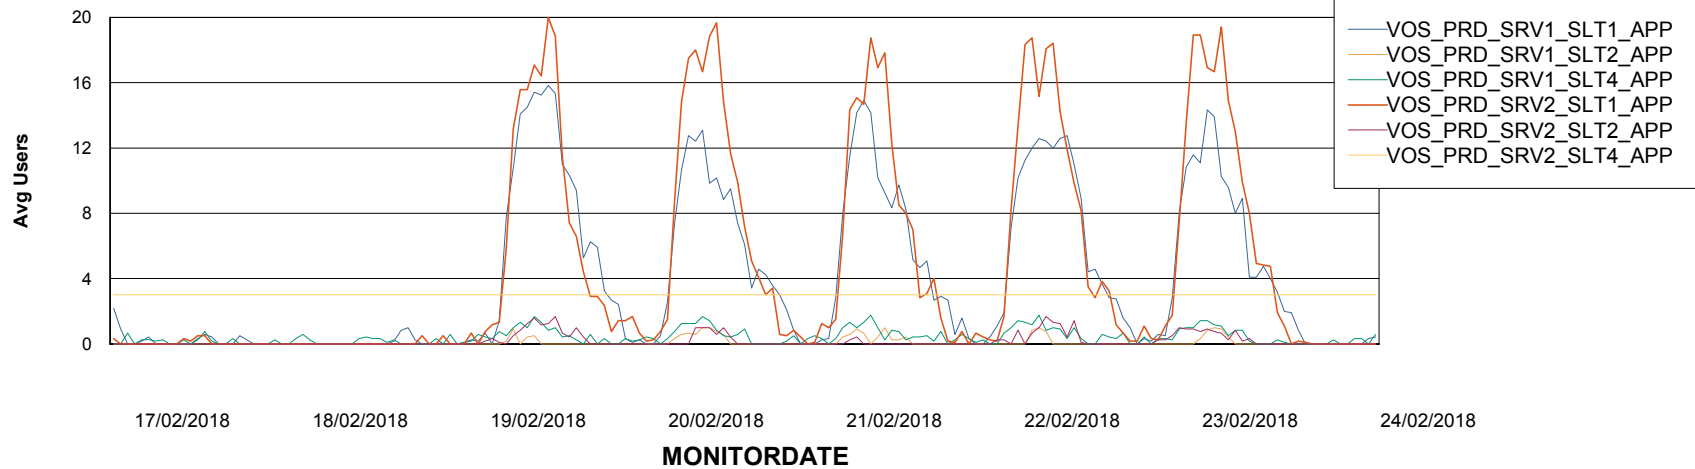

Weekly SLA Customer Report

Customer VOS_Production
Database ID 68

ABSSolute Application Server Services

Avg memory used per ABS Server Service

Avg users per day per ABS server

Weekly SLA Customer Report

Customer VOS_Production
Database ID 68