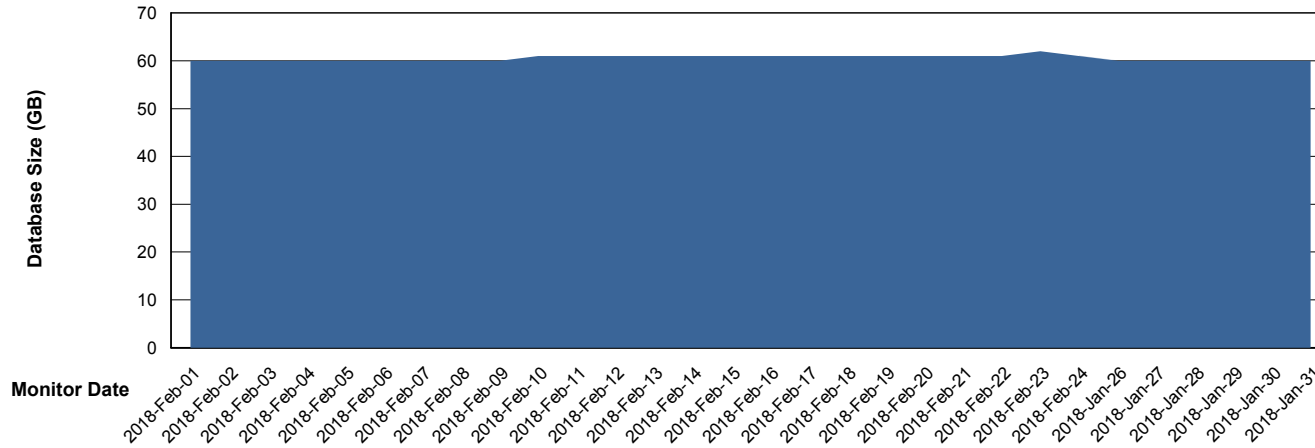

Database Performance VOSDB_Production

DB Processes Max 200
DB Sessions Max 322

Weekly SLA Customer Report

Customer VOS_Production
Database ID 68

DATABASE SIZE VOSBIDB_Production

Database growth over last month