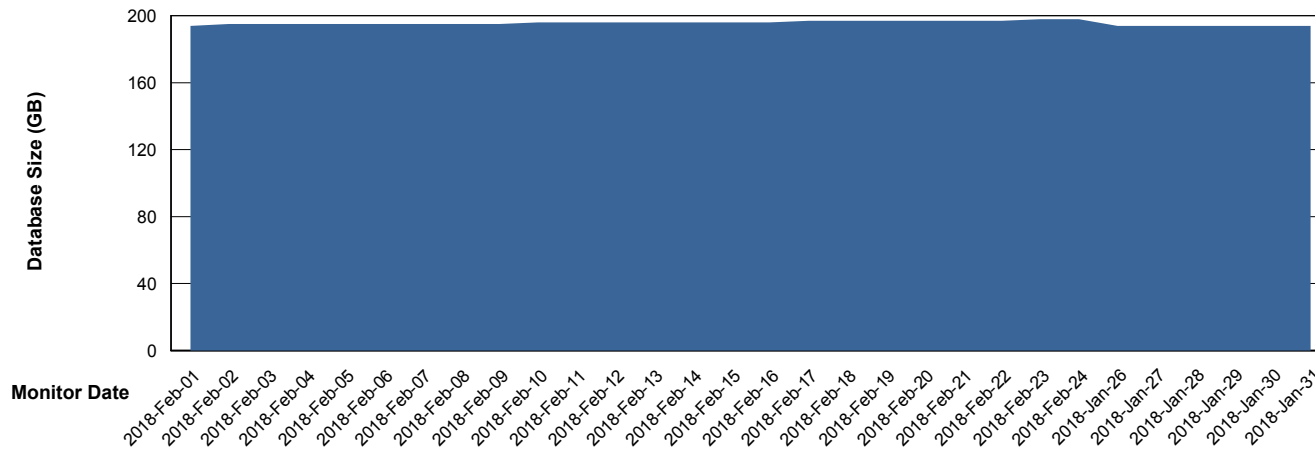

DATABASE SIZE VOSDB_Production

Database growth over last month