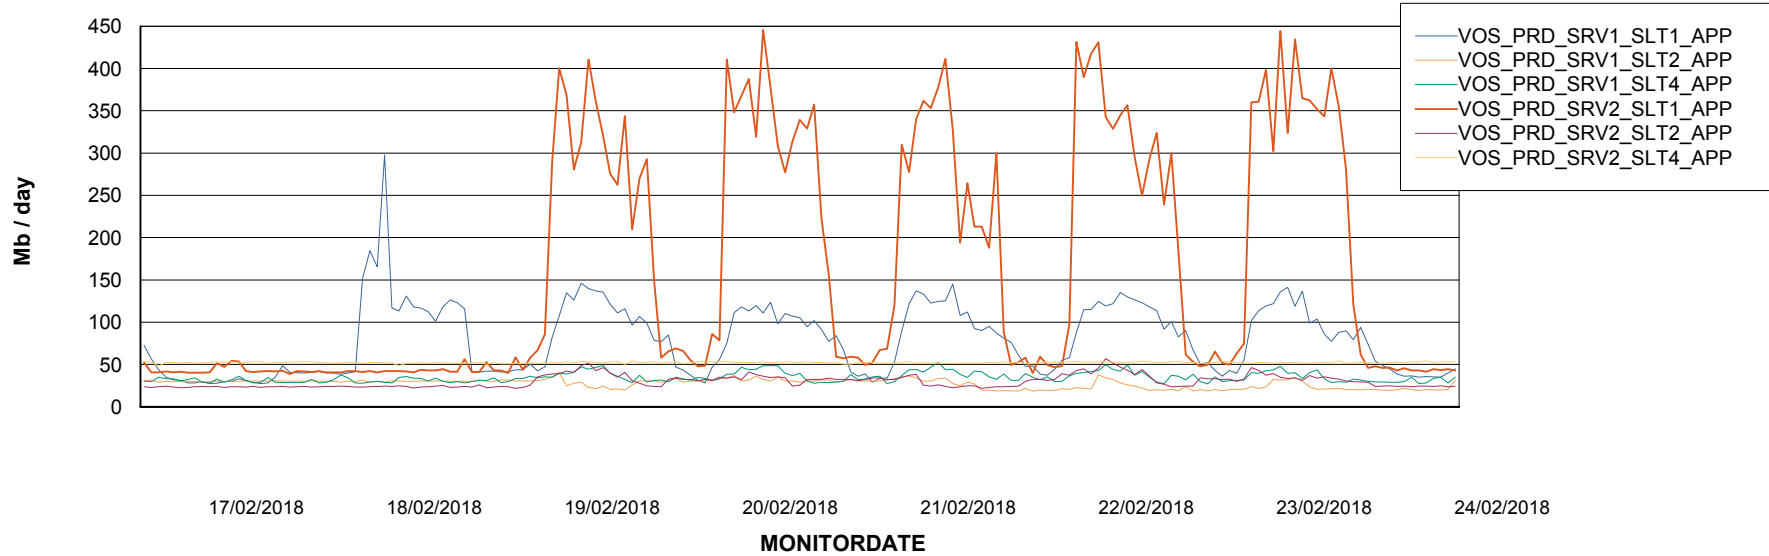

ABSSolute Application Server Services

Avg memory used per ABS Server Service