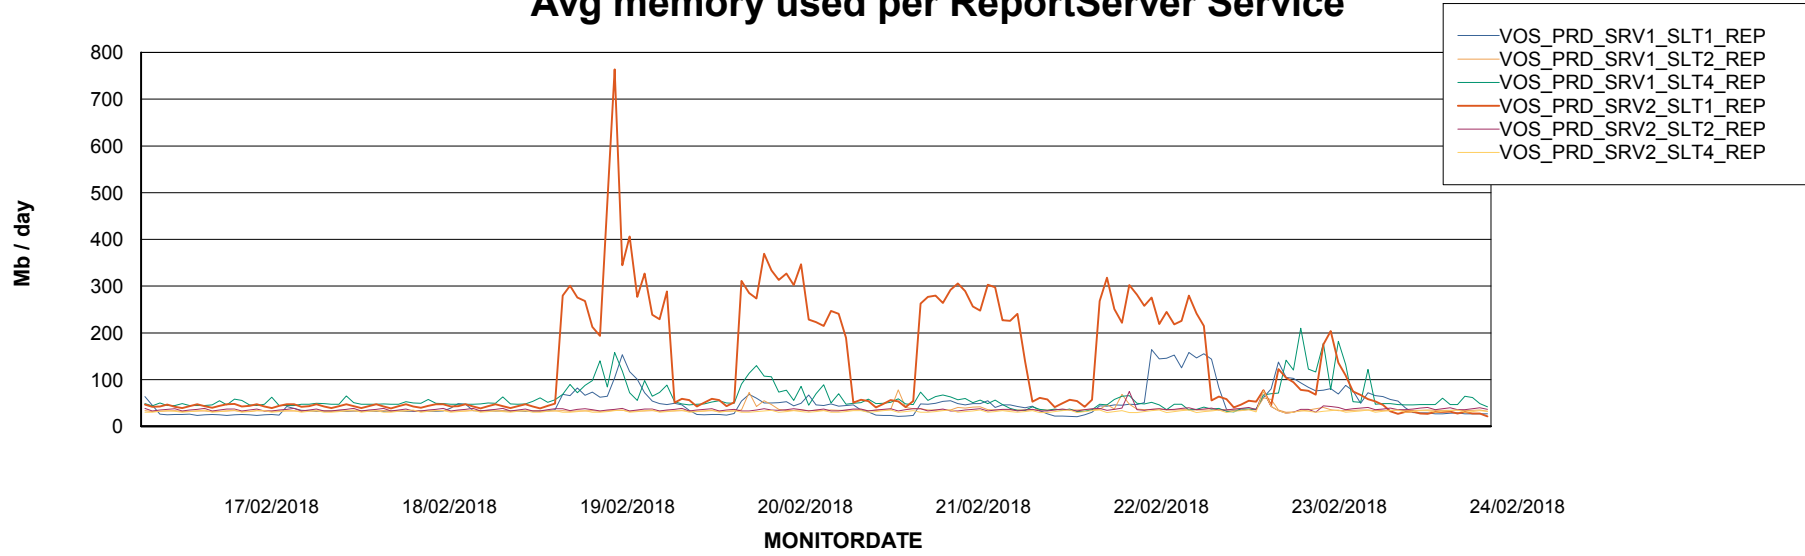

ABSSolute Application ReportServer Services

Avg memory used per ReportServer Service