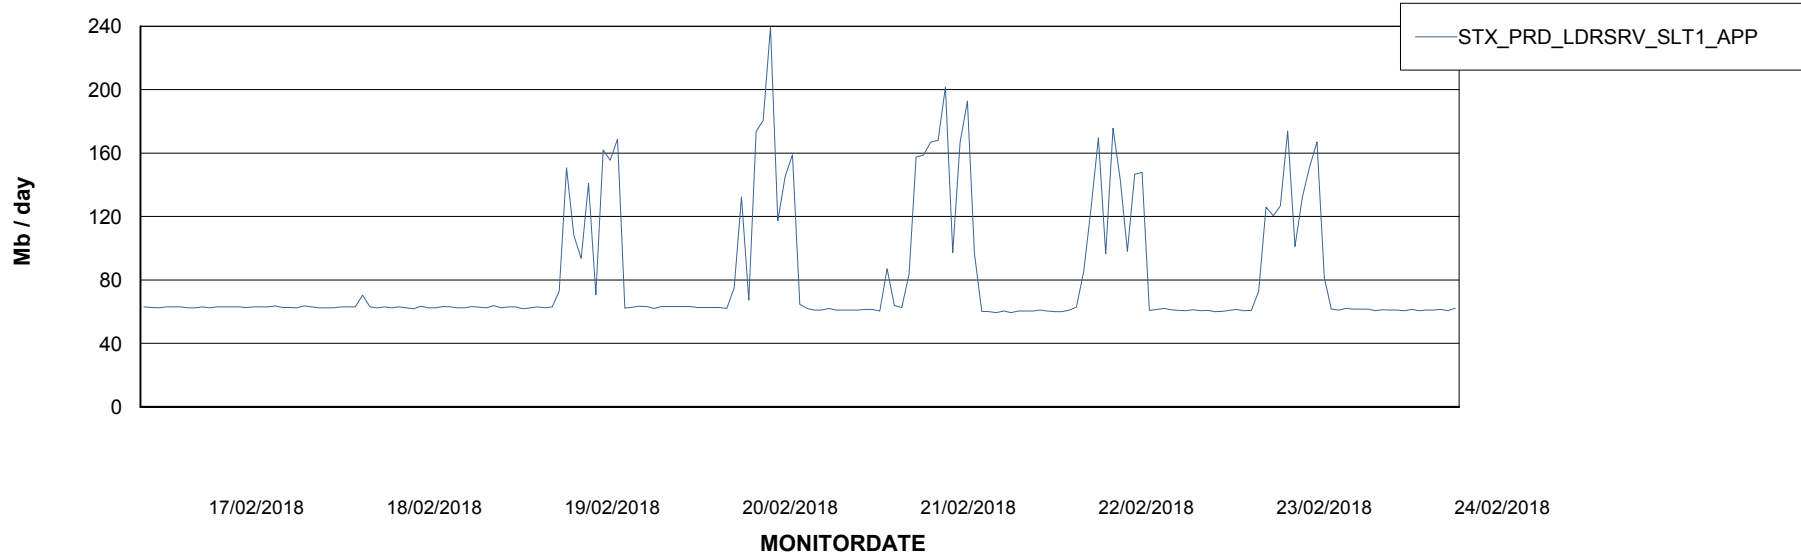

ABSSolute Application Server Services

Avg memory used per ABS Server Service