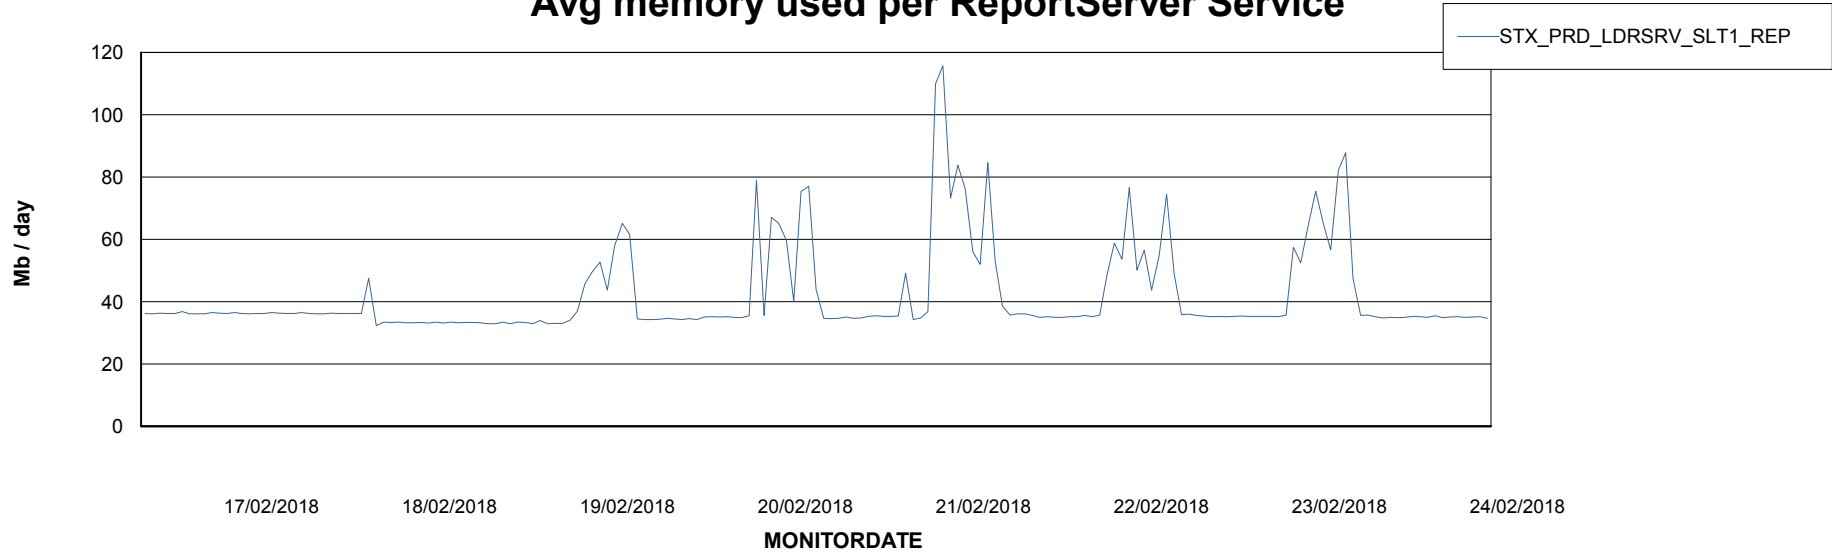

ABSSolute Application ReportServer Services

Avg memory used per ReportServer Service