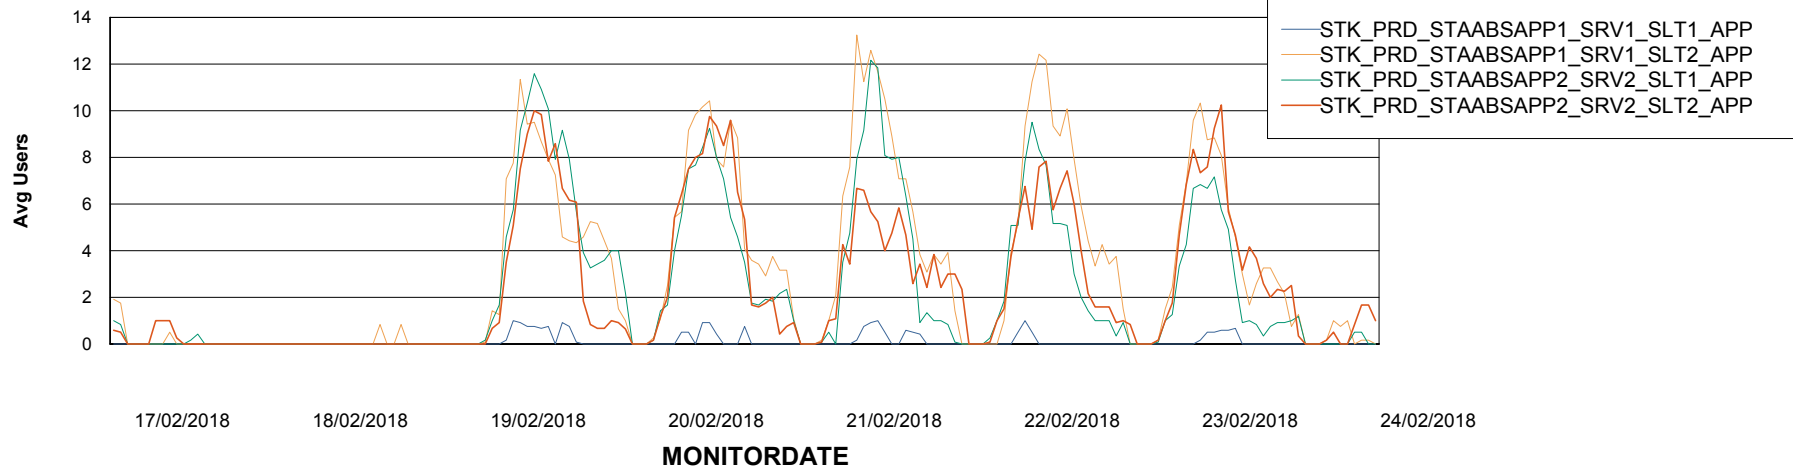

Avg users per day per ABS server