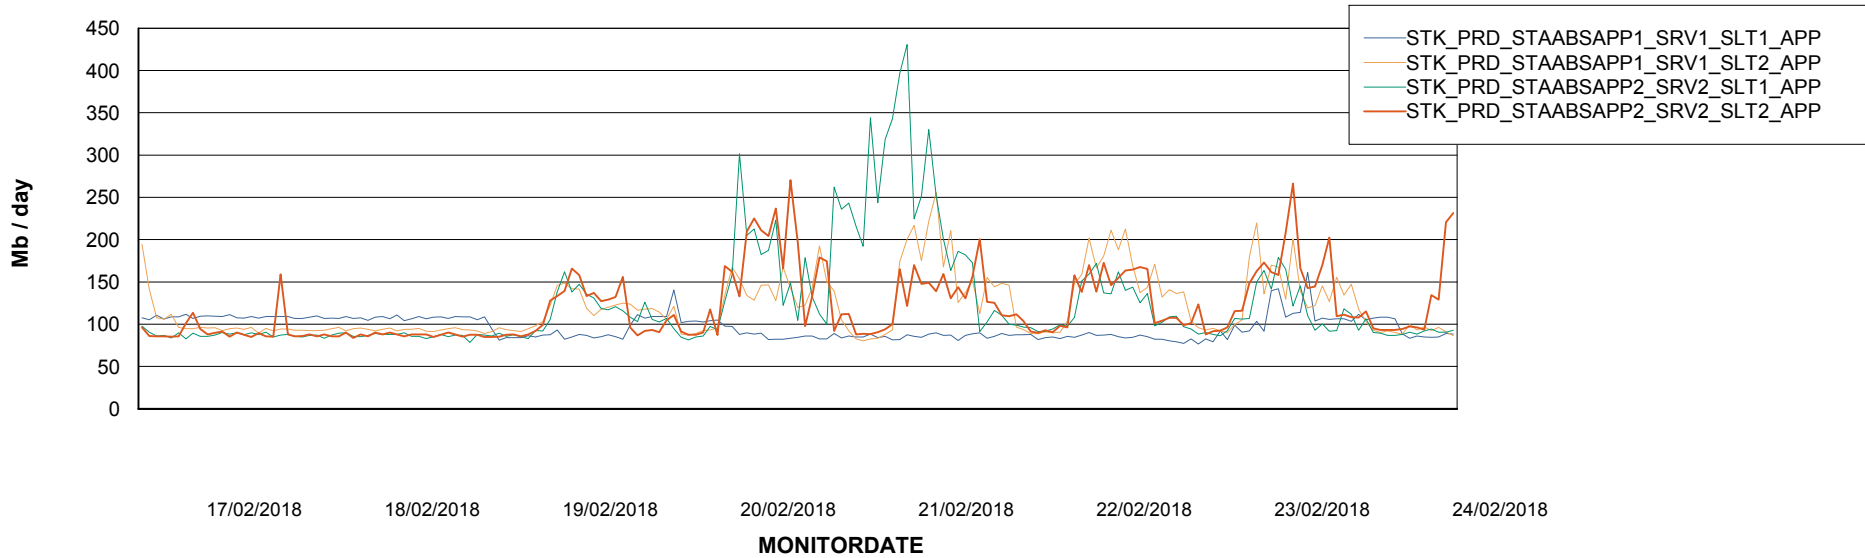

Database Tablespace STKDB_ABS1 Production Database

Date	Tablespace Name	Filesize (Gb)	Usedsize (Gb)	Percentage free
24/02/2018	ABSDATA	2	146	18
	INDX	2	111	16
23/02/2018	ABSDATA	2	146	18
	INDX	2	111	16
22/02/2018	ABSDATA	2	146	18
	INDX	2	111	16
21/02/2018	ABSDATA	2	146	18
	INDX	2	111	16
20/02/2018	ABSDATA	2	146	18
	INDX	2	111	16
19/02/2018	ABSDATA	2	146	18
	INDX	2	111	16
18/02/2018	ABSDATA	2	146	18
	INDX	2	110	17

Weekly SLA Customer Report

Customer STK_Production
Database ID 82

Weekly SLA Customer Report

Customer STK_Production
Database ID 82

ABSolute Application Server Services

Avg memory used per ABS Server Service