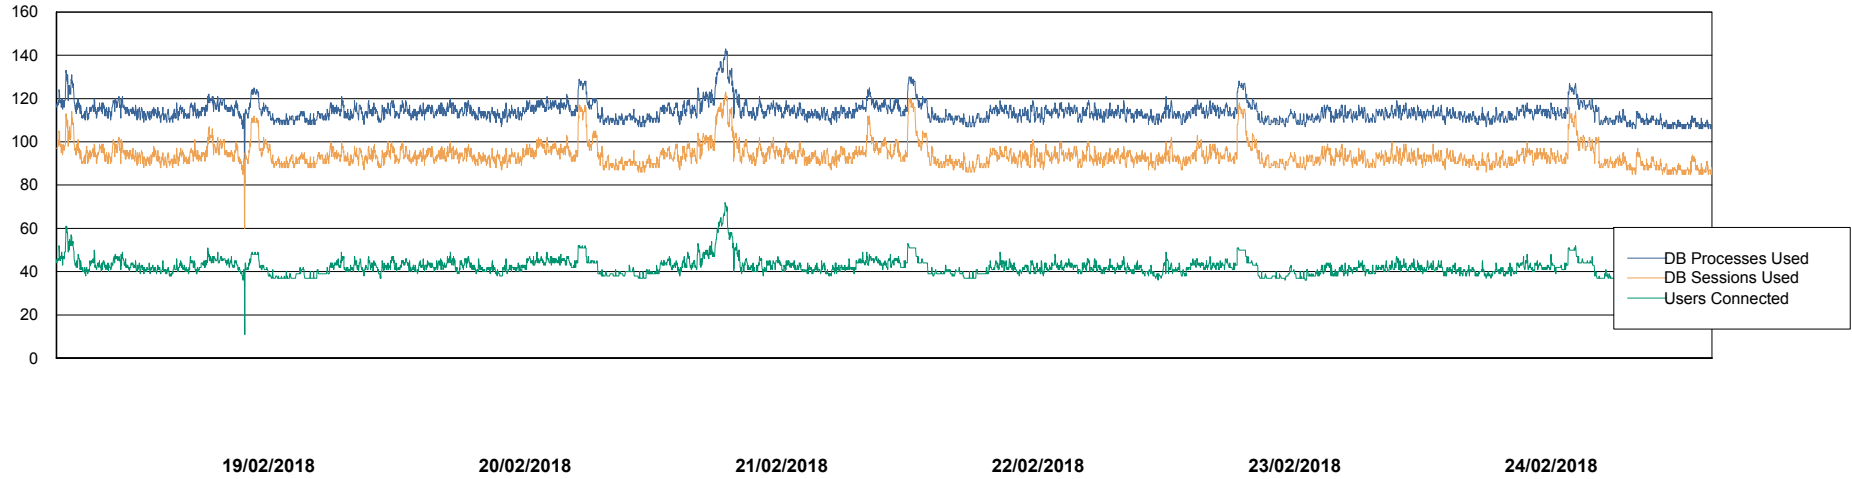

Database Performance STKDB_ABS1 Production Database

DB Processes Max 500
DB Sessions Max 776