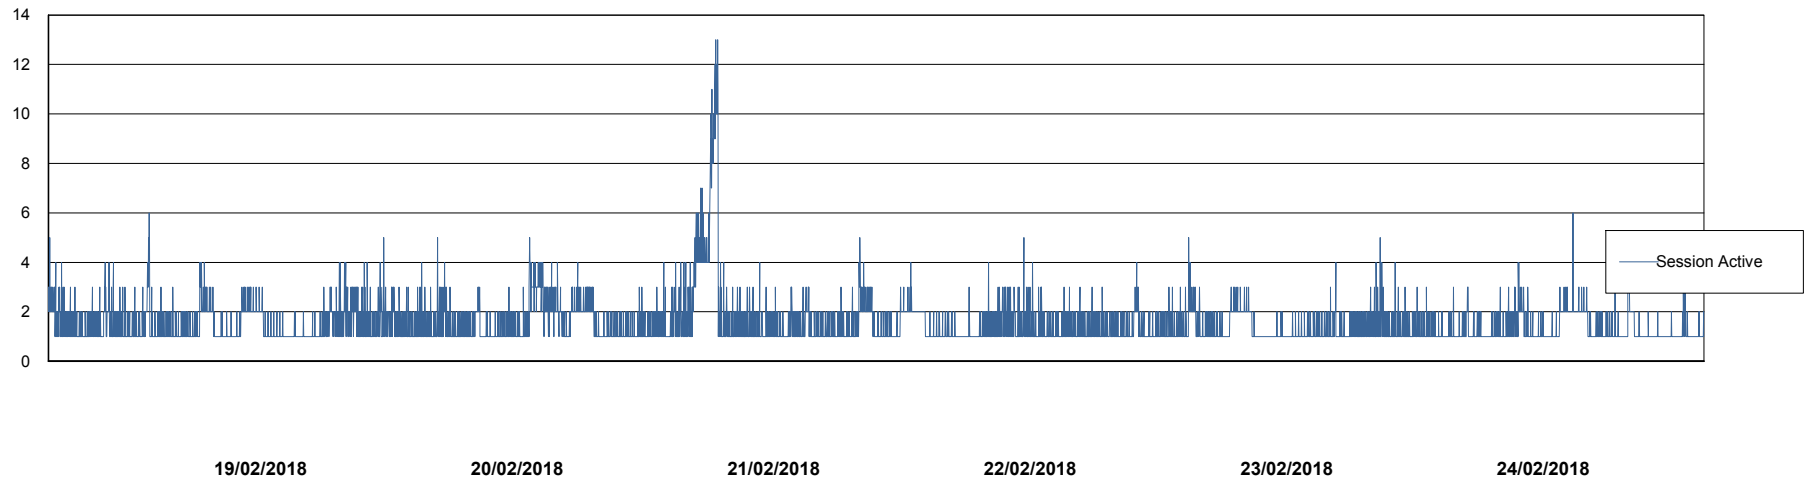

Weekly SLA Customer Report

Customer STK_Production
Database ID 82

Harddisk Usage STK_STAABSDB2 Standby DB Server

	Free disk space on c: (%)	Total disk space on c: (Gb)	Free disk space on d: (%)	Total disk space on d: (Gb)	Free disk space on e: (%)	Total disk space on e: (Gb)
24/02/2018	64	99	40	350	32	1,000
23/02/2018	64	99	39	350	32	1,000
22/02/2018	64	99	35	350	32	1,000
21/02/2018	64	99	31	350	32	1,000
20/02/2018	63	99	31	350	32	1,000
19/02/2018	64	99	32	350	32	1,000
18/02/2018	64	99	35	350	32	1,000

Weekly SLA Customer Report

Customer STK_Production
Database ID 82

Database Performance STKDB_ABS1 Production Database

DB Processes Max 500
DB Sessions Max 776

Weekly SLA Customer Report

Customer STK_Production
Database ID 82