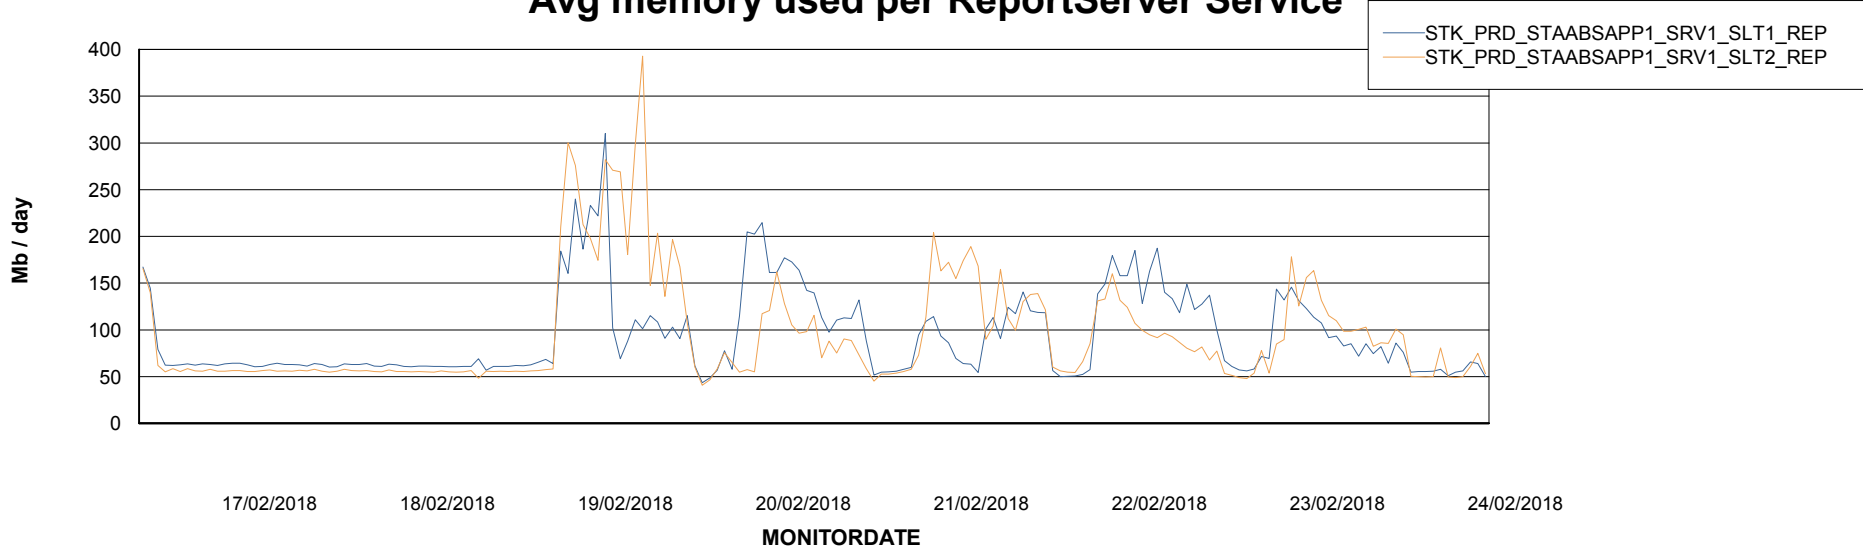

Avg users per day per ABS server

Weekly SLA Customer Report

Customer STK_Production
Database ID 82

ABSSolute Application ReportServer Services

Avg memory used per ReportServer Service

Disaster per ABS component