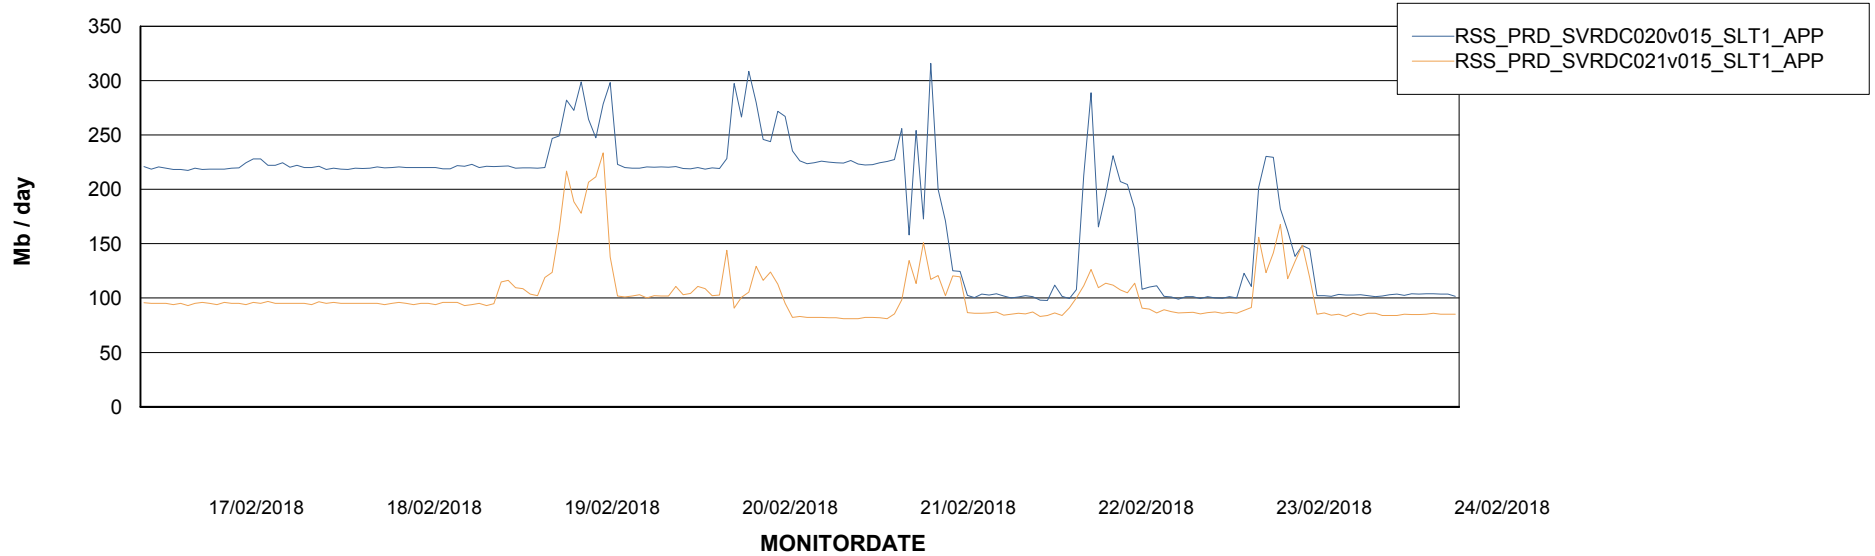

ABSSolute Application Server Services

Avg memory used per ABS Server Service