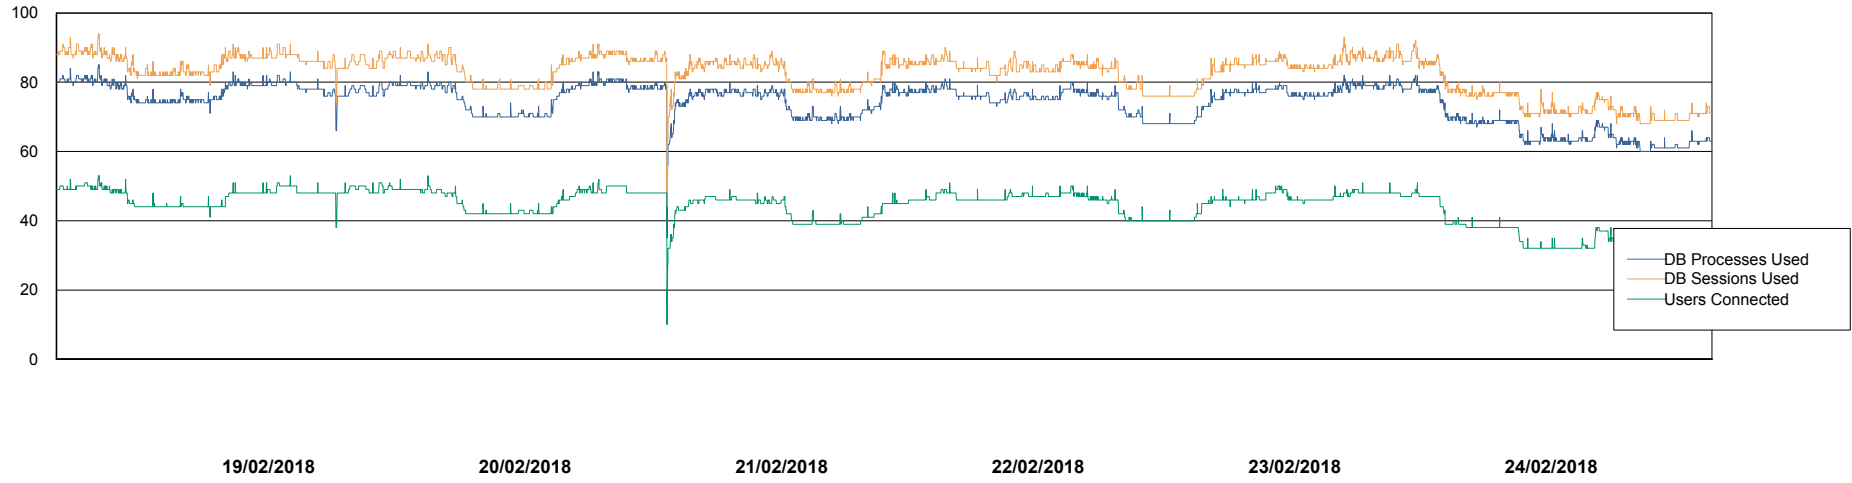

Database Performance RSSDB_Production