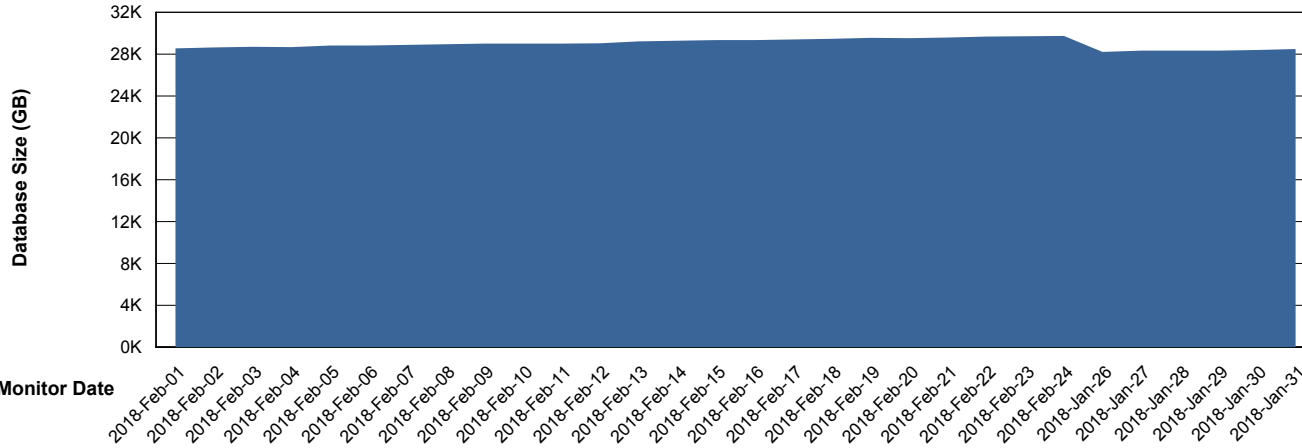

DATABASE SIZE RSSDB_Production

Database growth over last month

Database Tablespace RSSDB_Production

Date	Tablespace Name	Filesize (Gb)	Usedsize (Gb)	Percentage free
24/02/2018	ABSDATA	2	12,808	15
	INDX	2	15,626	16
23/02/2018	ABSDATA	2	12,808	15
	INDX	2	15,626	16
22/02/2018	ABSDATA	2	12,791	15
	INDX	2	15,590	16
21/02/2018	ABSDATA	2	12,782	15
	INDX	2	15,566	16
20/02/2018	ABSDATA	2	12,749	15
	INDX	2	15,528	16
19/02/2018	ABSDATA	2	12,731	15
	INDX	2	15,472	16
18/02/2018	ABSDATA	2	12,714	15
	INDX	2	15,462	16