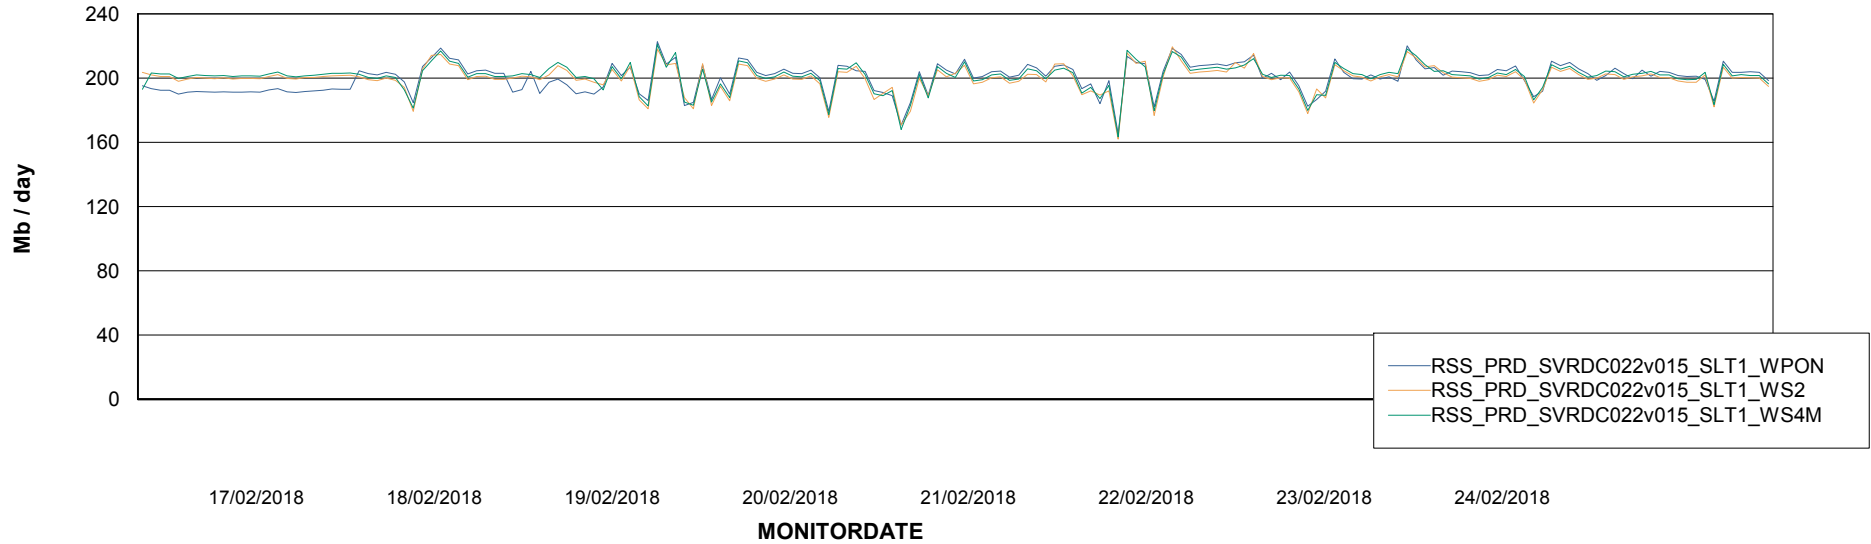

ABSolute Web Component Services

Avg memory used per ABS Web component