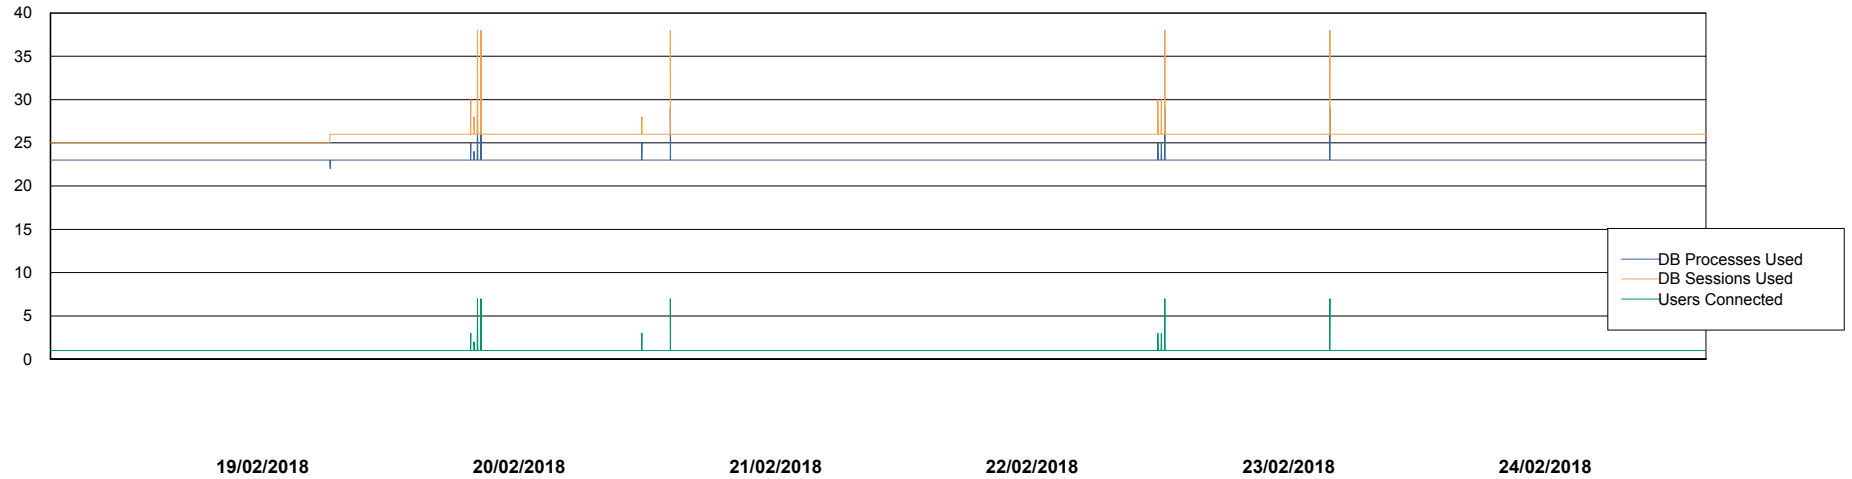

Weekly SLA Customer Report

Customer RSS Production
Database ID 52

Database Performance RSSDB_Production

Weekly SLA Customer Report

Customer RSS Production
Database ID 52

Database Performance RSSDB_Standby

Weekly SLA Customer Report