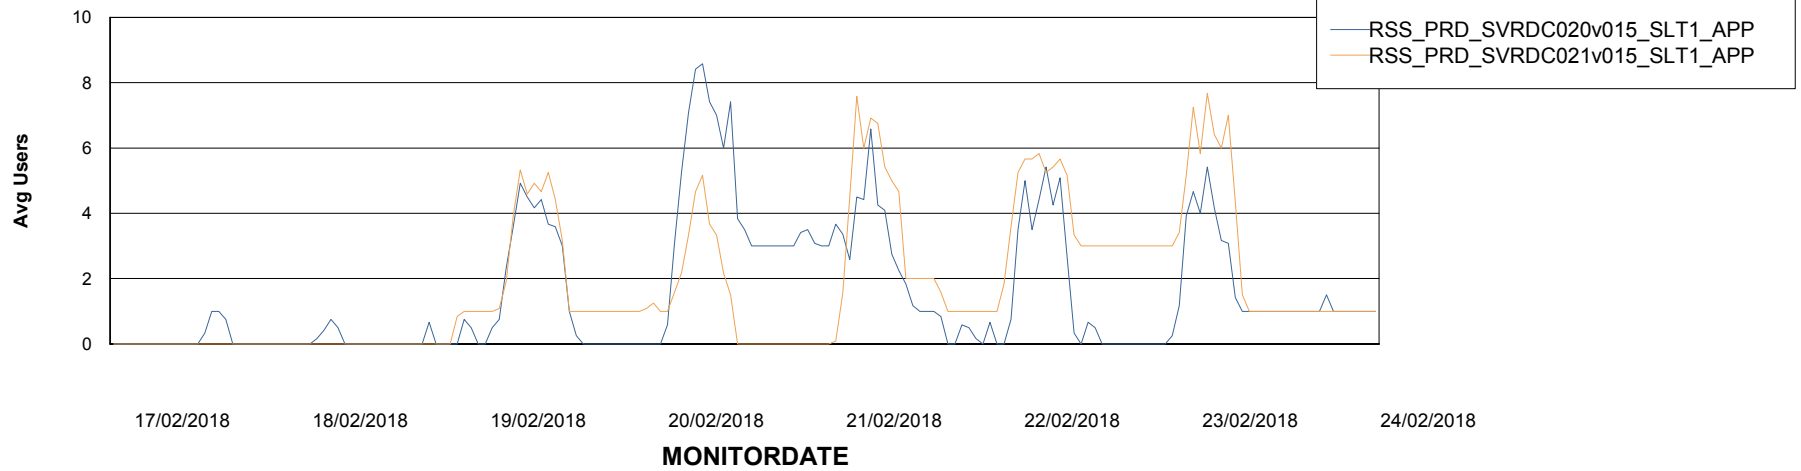

Avg users per day per ABS server