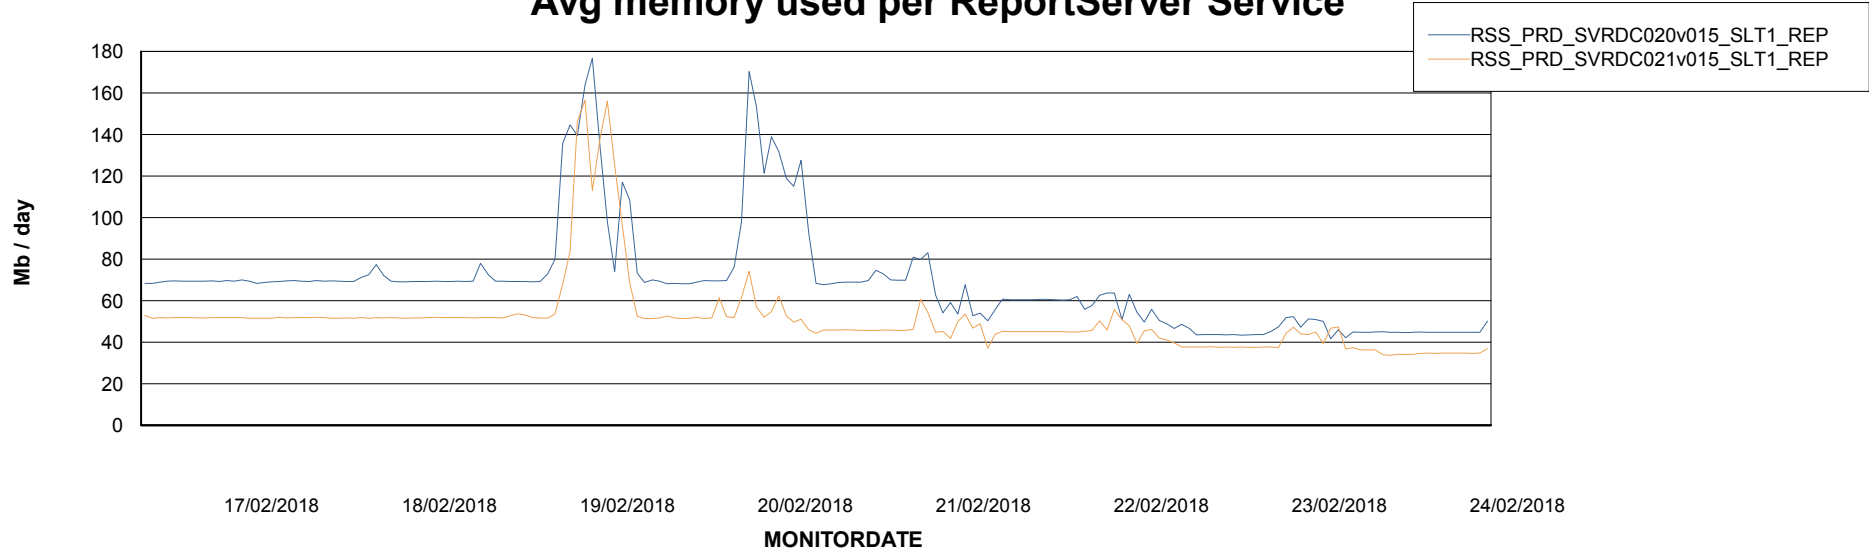

Avg memory used per ABS Server Service

Avg users per day per ABS server

Weekly SLA Customer Report

Customer RSS Production
Database ID 52

ABSSolute Application ReportServer Services

Avg memory used per ReportServer Service