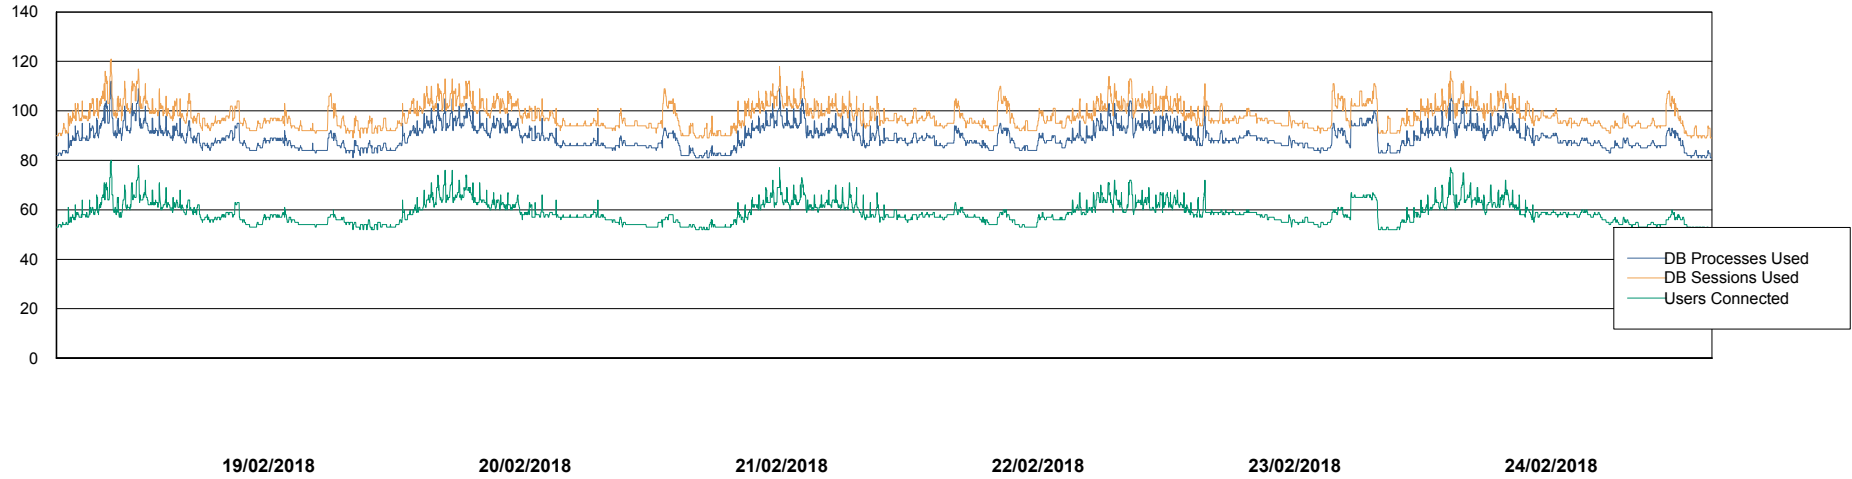

Harddisk Usage PCO_PRD_ORACLE2

	Free disk space on c: (%)	Total disk space on c: (Gb)	Free disk space on d: (%)	Total disk space on d: (Gb)
24/02/2018	76	279	42	838
23/02/2018	76	279	28	838
22/02/2018	76	279	15	838
21/02/2018	76	279	15	838
20/02/2018	76	279	16	838
19/02/2018	76	279	16	838

Weekly SLA Customer Report

Customer PCO Production
Database ID 44

Database Performance PCODB_Production

DB Processes Max 300
DB Sessions Max 480

Weekly SLA Customer Report

Customer PCO Production
Database ID 44