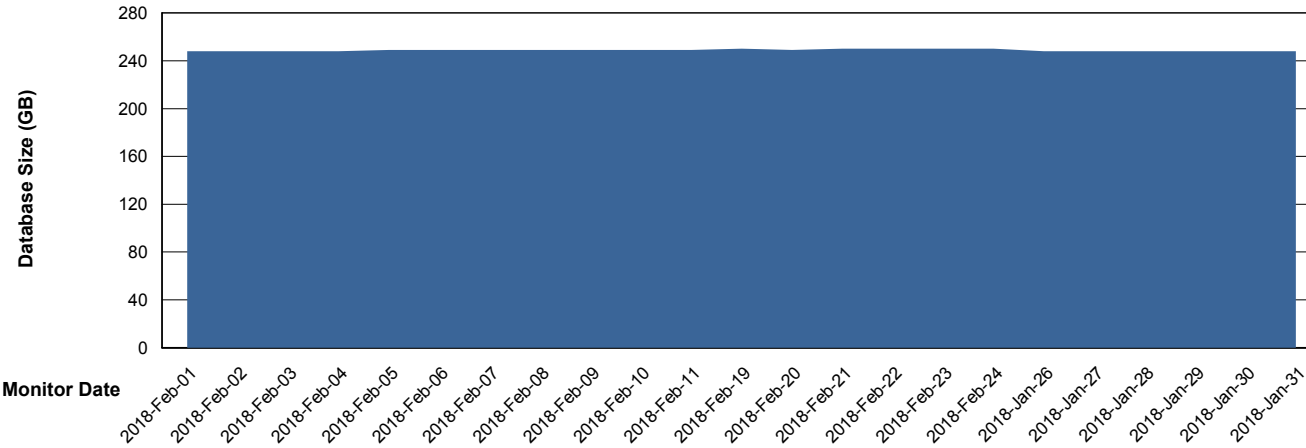

Database Performance PCODB_Standby

DB Processes Max 520
DB Sessions Max 804

Weekly SLA Customer Report

Customer PCO Production
 Database ID 44

DATABASE SIZE PCODB_Production

Database growth over last month