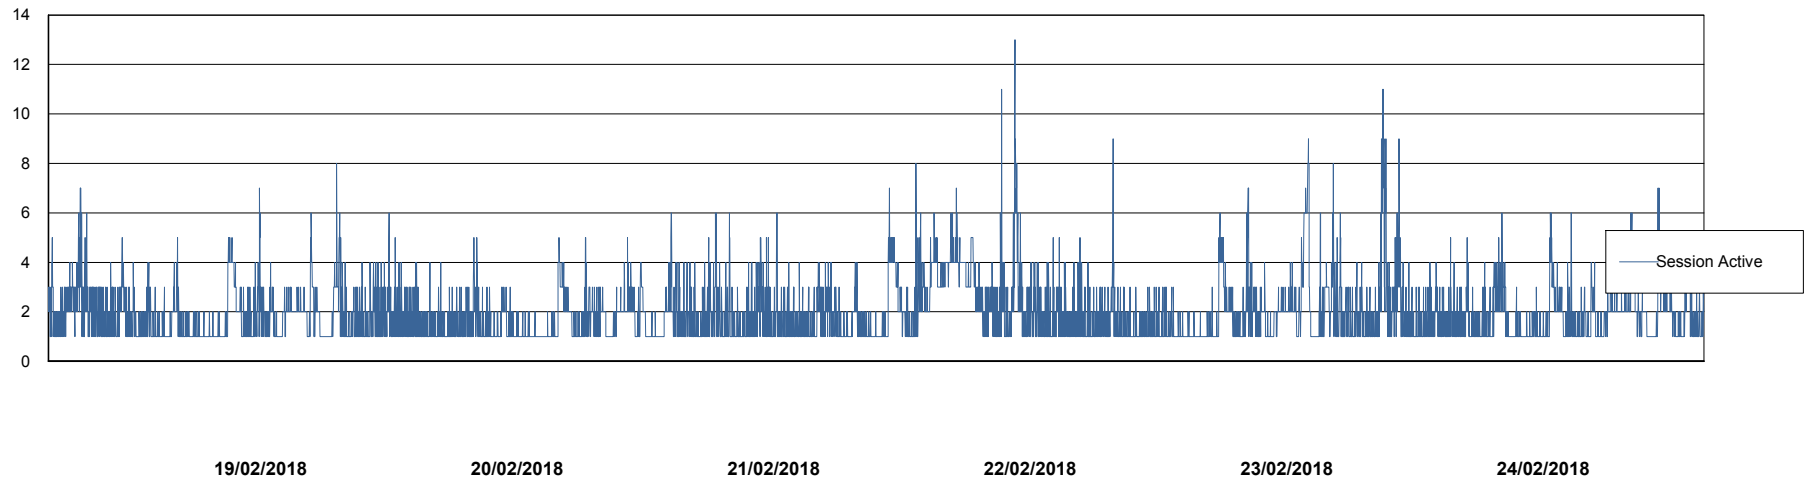

Database Performance LLGDB_Production

DB Processes Max 520
DB Sessions Max 804