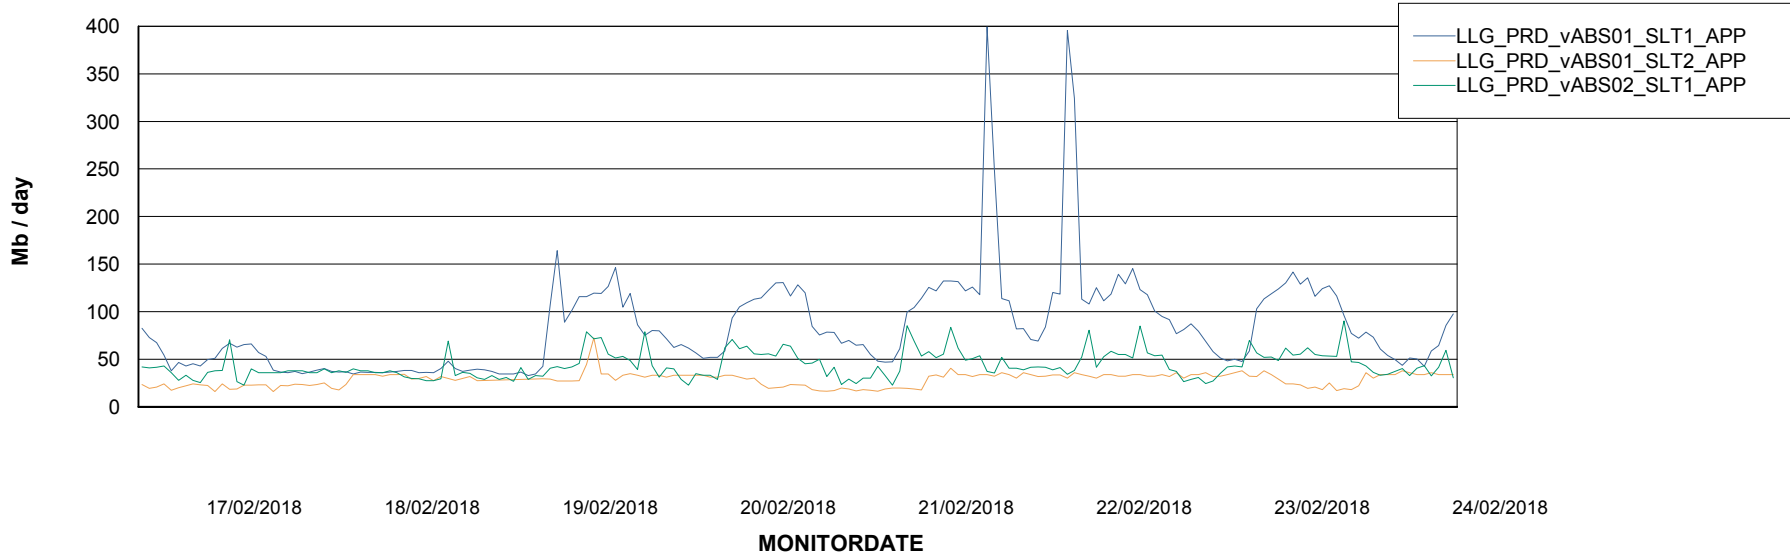

ABSSolute Application Server Services

Avg memory used per ABS Server Service