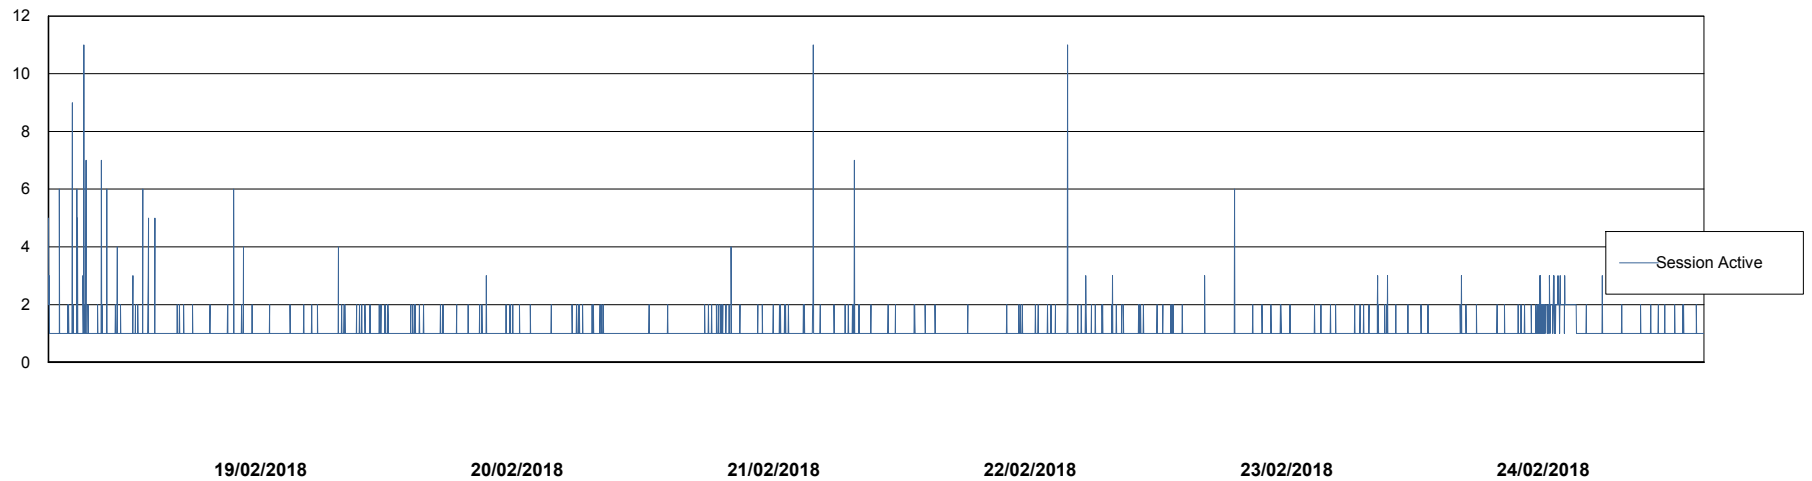

Database Performance LLGDB_Standby

DB Processes Max 520
DB Sessions Max 804