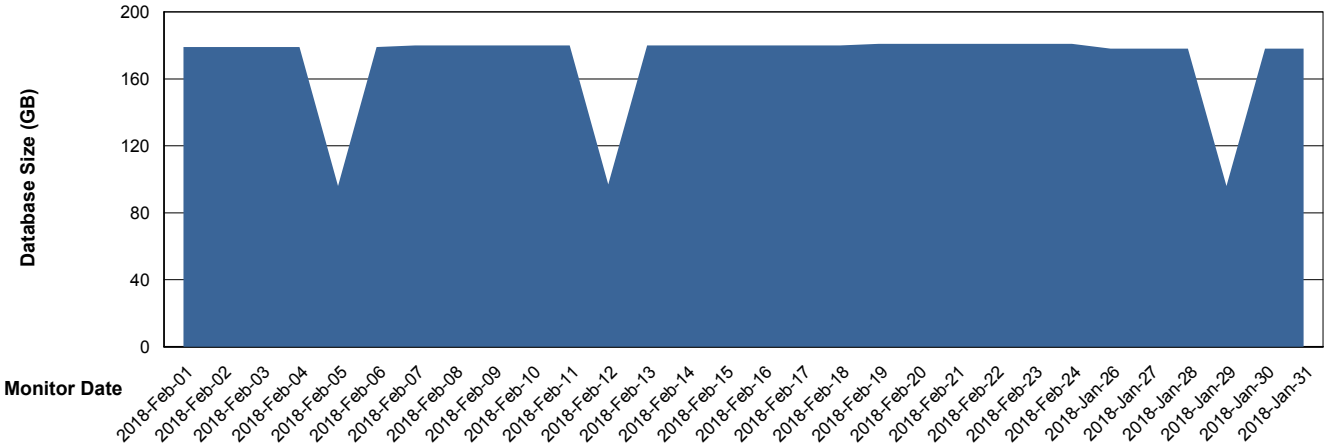

DATABASE SIZE LLGDB_Production

Database growth over last month