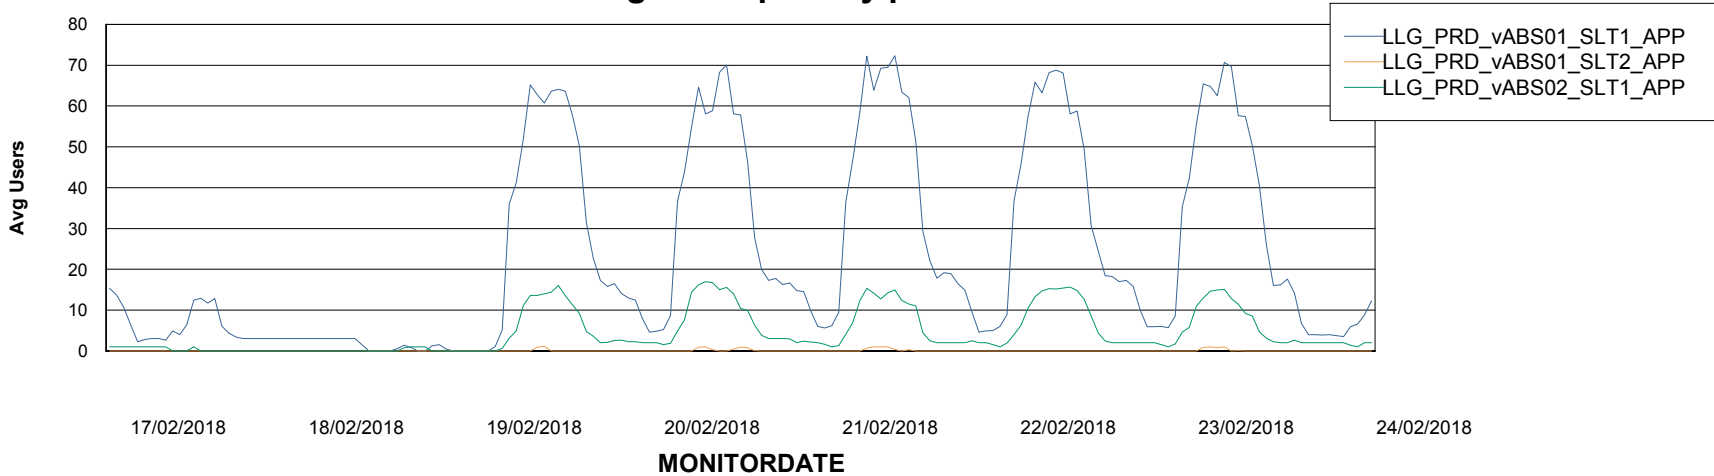

Avg users per day per ABS server