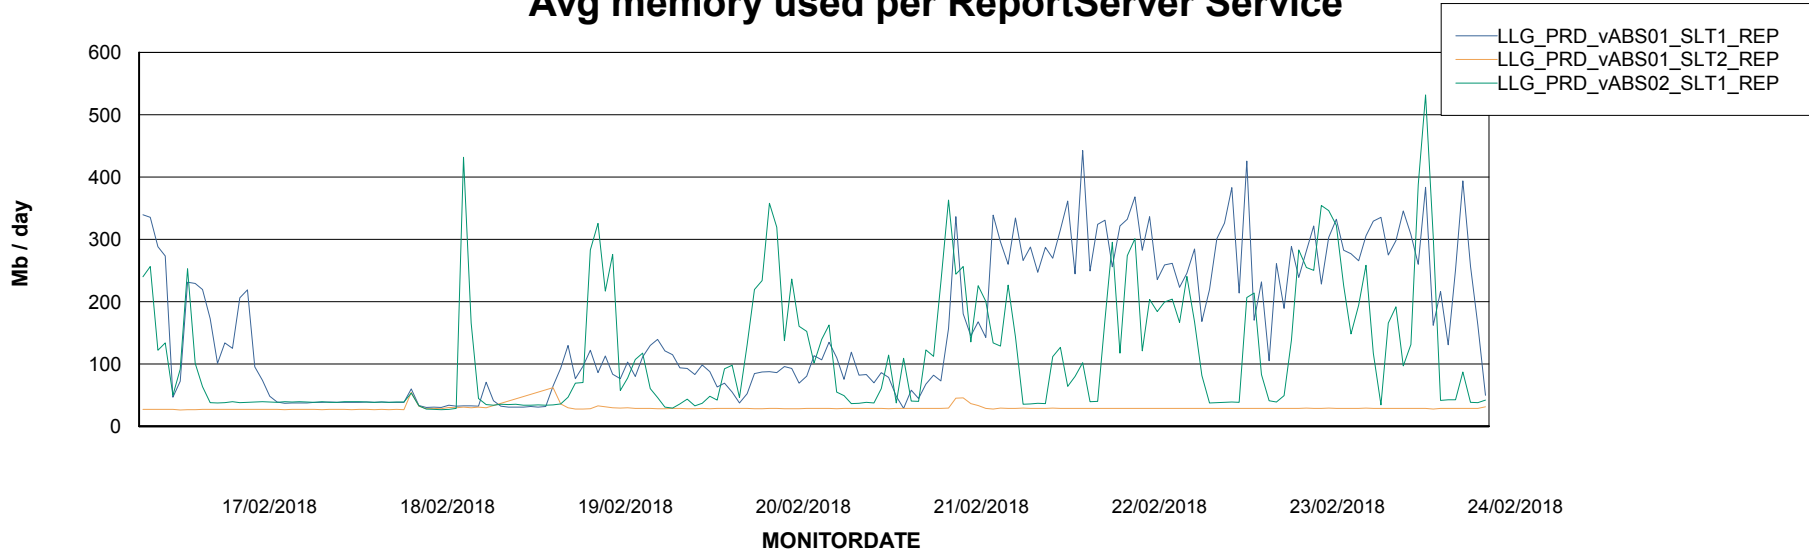

ABSSolute Application ReportServer Services

Avg memory used per ReportServer Service