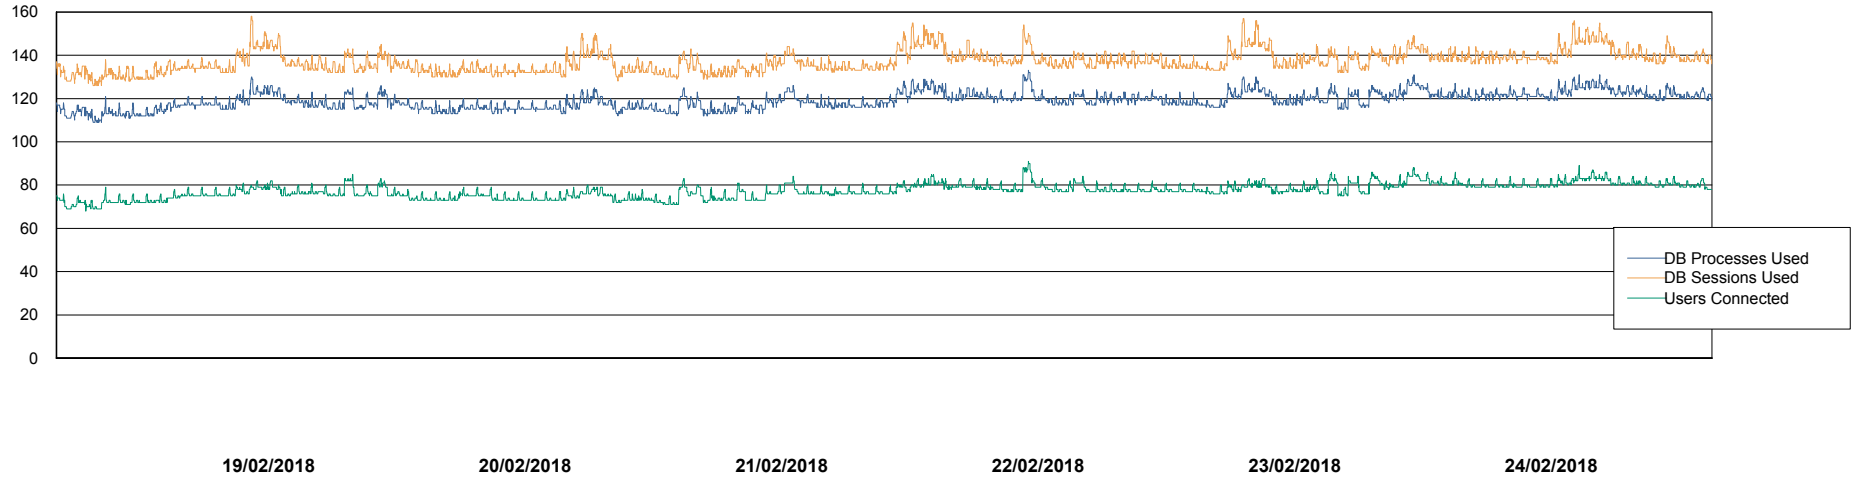

Database Performance LLGDB_Production

DB Processes Max 520
DB Sessions Max 804