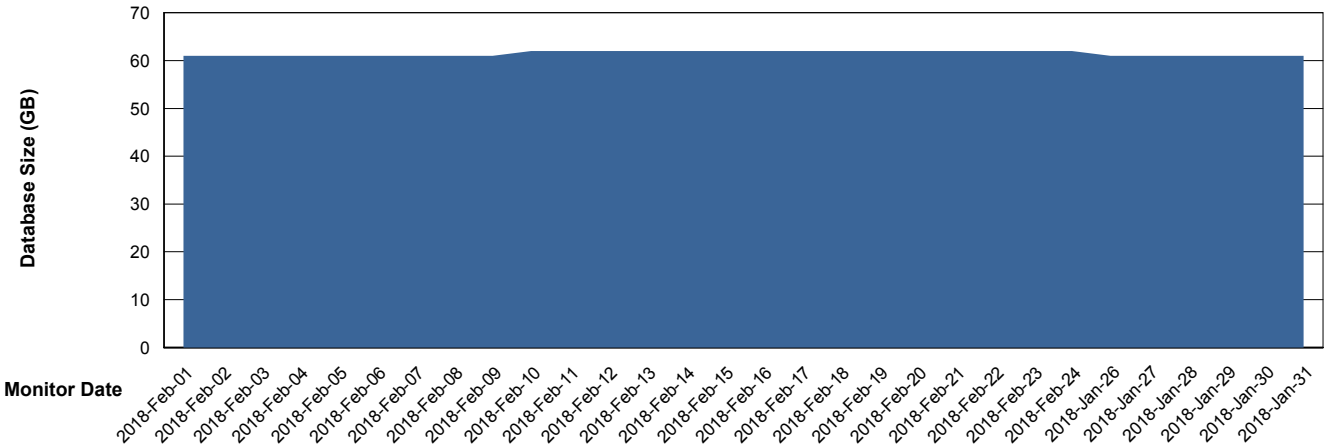

# Weekly SLA Customer Report

Customer LLG\_Production  
 Database ID 53

DATABASE SIZE LLGDB\_Production

Database growth over last month

DATABASE SIZE LLGDBBI\_Production

Database growth over last month