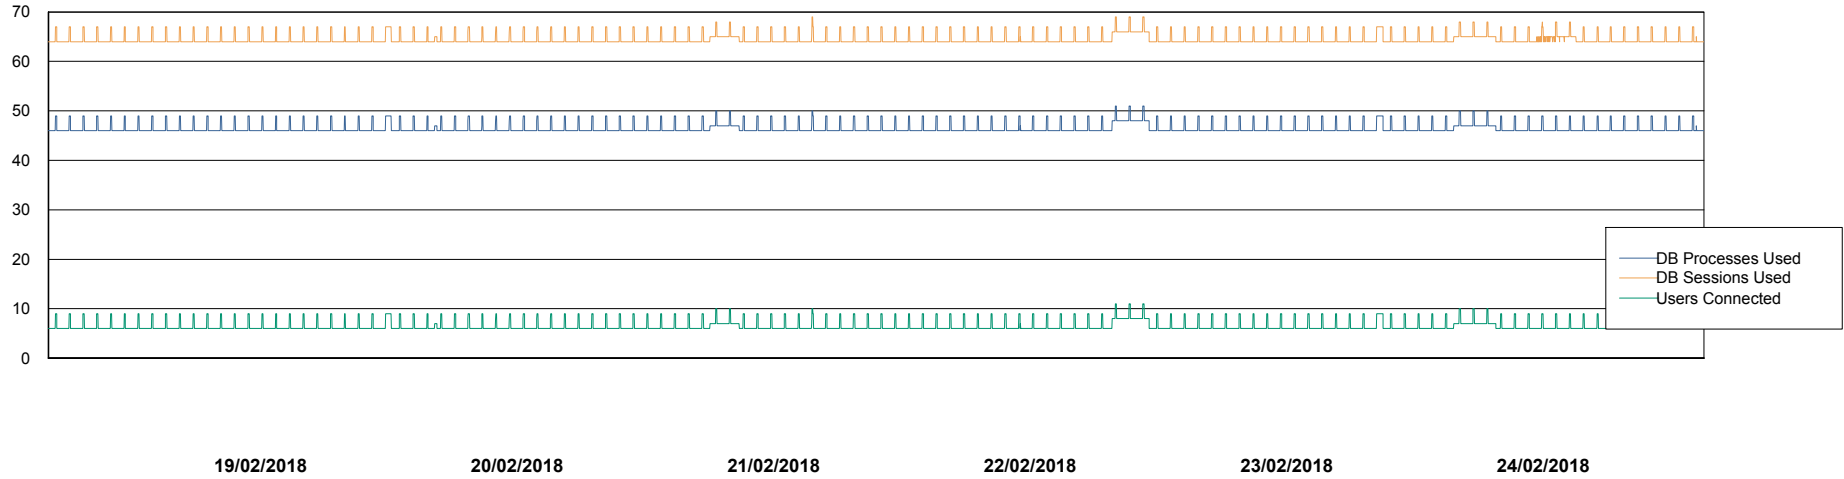

Database Performance LLGDB_Standby

DB Processes Max 520
DB Sessions Max 804