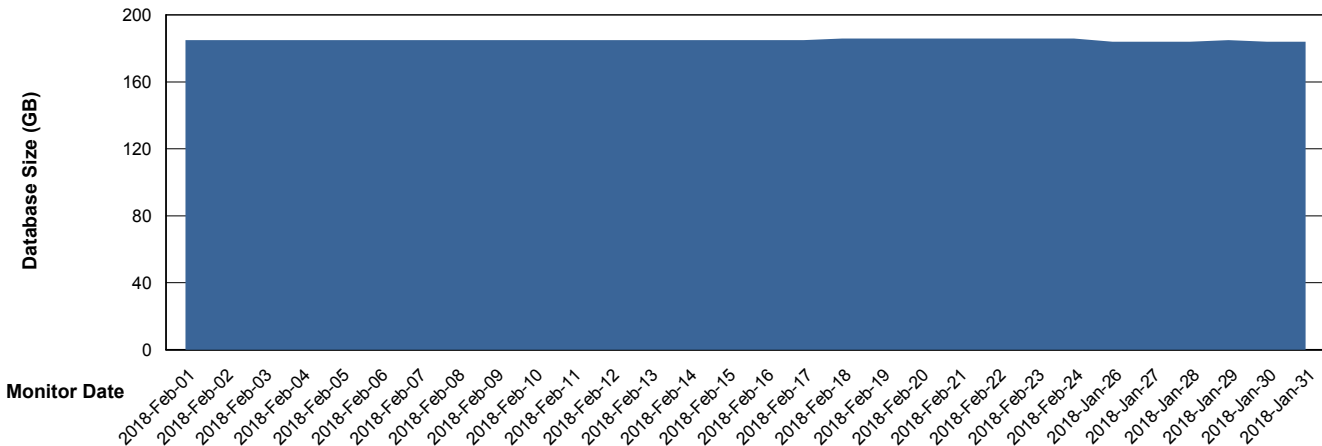

DATABASE SIZE FISDB_Production

Database growth over last month

Database Tablespace FISDB_Production

Date	Tablespace Name	Filesize (Gb)	Usedsize (Gb)	Percentage free
24/02/2018	ABSDATA	2	80	15
	INDX	2	107	16
23/02/2018	ABSDATA	2	80	15
	INDX	2	107	16
22/02/2018	ABSDATA	2	80	15
	INDX	2	107	16
21/02/2018	ABSDATA	2	80	15
	INDX	2	107	16
20/02/2018	ABSDATA	2	80	15
	INDX	2	107	16
19/02/2018	ABSDATA	2	80	13
	INDX	2	107	12
18/02/2018	ABSDATA	2	80	13
	INDX	2	107	12