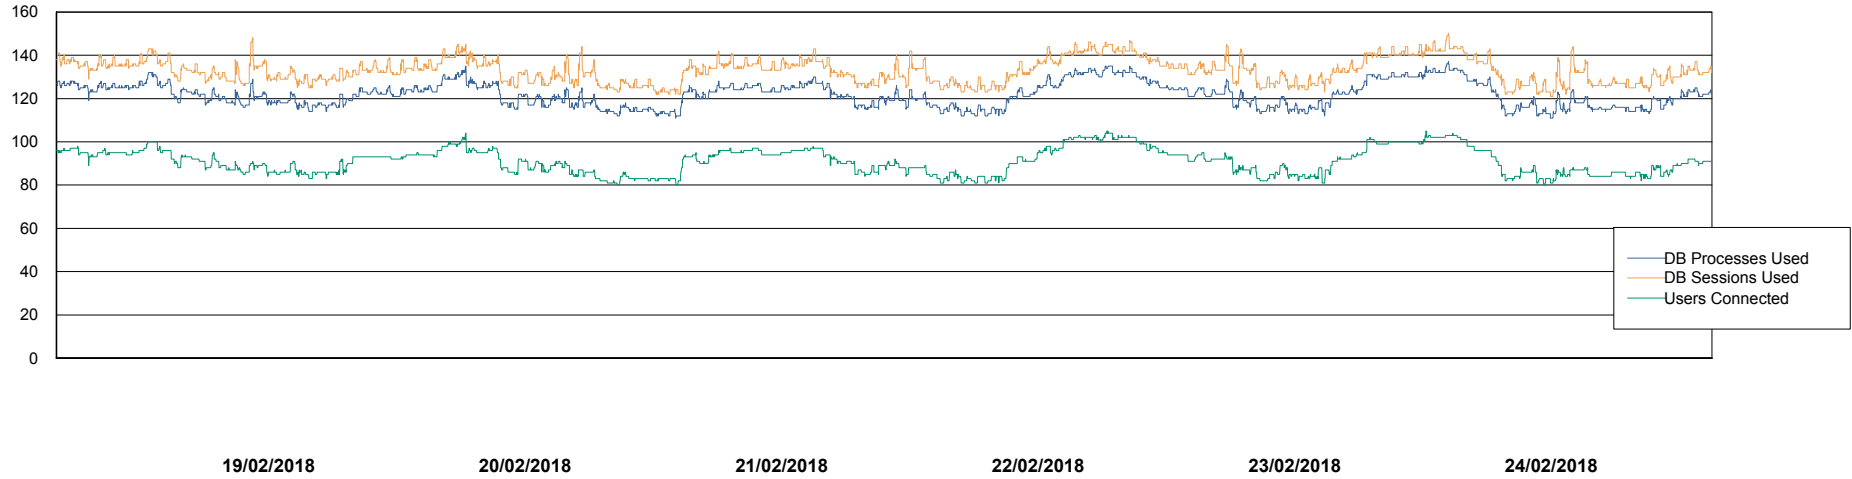

Database Performance FISDB_Production

DB Processes Max 150
DB Sessions Max 264