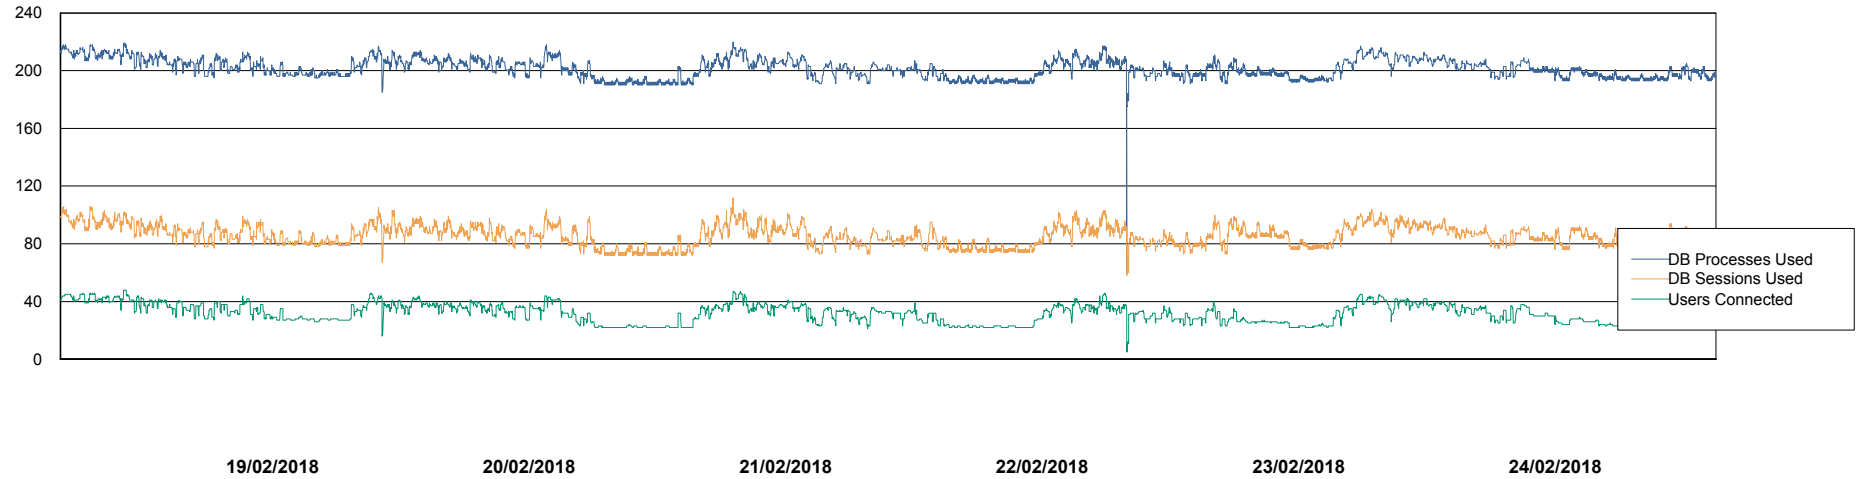

Weekly SLA Customer Report

Customer ECL Production
Database ID 77

Harddisk Usage ECL_PRD_ECL-ABS-WEB

	Free disk space on c: (%)	Total disk space on c: (Gb)
24/02/2018	85	127
23/02/2018	85	127
22/02/2018	84	127
21/02/2018	85	127
20/02/2018	85	127
19/02/2018	85	127
18/02/2018	85	127

Weekly SLA Customer Report

Customer ECL Production
Database ID 77

Database Performance ECLDB_Production

Weekly SLA Customer Report

Customer ECL Production
 Database ID 77

DATABASE SIZE ECLDB_Production

Database growth over last month