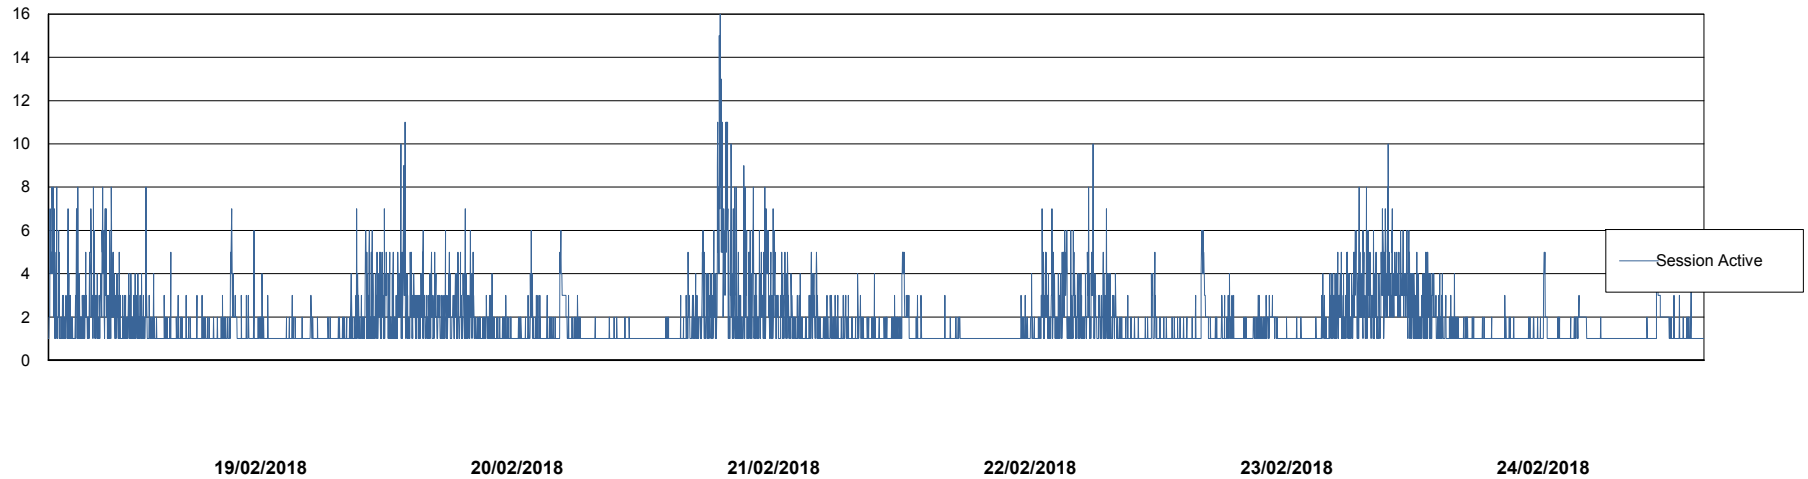

Weekly SLA Customer Report

Customer ECL Production
Database ID 77

Harddisk Usage ECL_PRD_ECL-ABS-WEB

	Free disk space on c: (%)	Total disk space on c: (Gb)
24/02/2018	85	127
23/02/2018	85	127
22/02/2018	84	127
21/02/2018	85	127
20/02/2018	85	127
19/02/2018	85	127
18/02/2018	85	127

Weekly SLA Customer Report

Customer ECL Production
Database ID 77

Database Performance ECLDB_Production

Weekly SLA Customer Report

Customer ECL Production
 Database ID 77

DATABASE SIZE ECLDB_Production

Database growth over last month