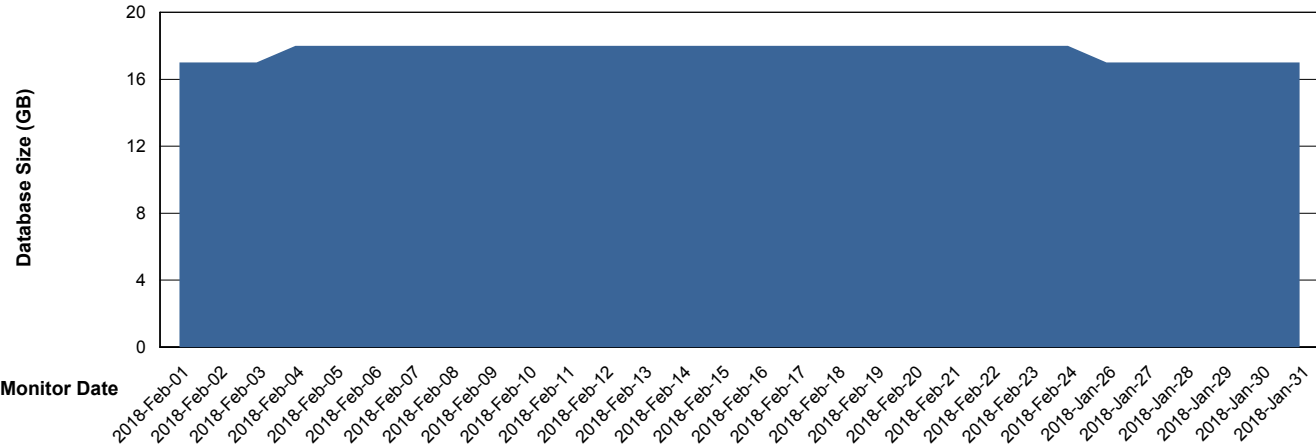

Weekly SLA Customer Report

Customer ECL Production
Database ID 77

Database Performance ECLDB_Production

Weekly SLA Customer Report

Customer ECL Production
 Database ID 77

DATABASE SIZE ECLDB_Production

Database growth over last month

Database Tablespace ECLDB_Production

Date	Tablespace Name	Filesize (Gb)	Usedsize (Gb)	Percentage free
24/02/2018	ABSDATA	2	16	20
	INDX	2	0	100
23/02/2018	ABSDATA	2	16	20
	INDX	2	0	100
22/02/2018	ABSDATA	2	16	20
	INDX	2	0	100
21/02/2018	ABSDATA	2	16	20
	INDX	2	0	100
20/02/2018	ABSDATA	2	16	20
	INDX	2	0	100
19/02/2018	ABSDATA	2	16	20
	INDX	2	0	100
18/02/2018	ABSDATA	2	16	20
	INDX	2	0	100