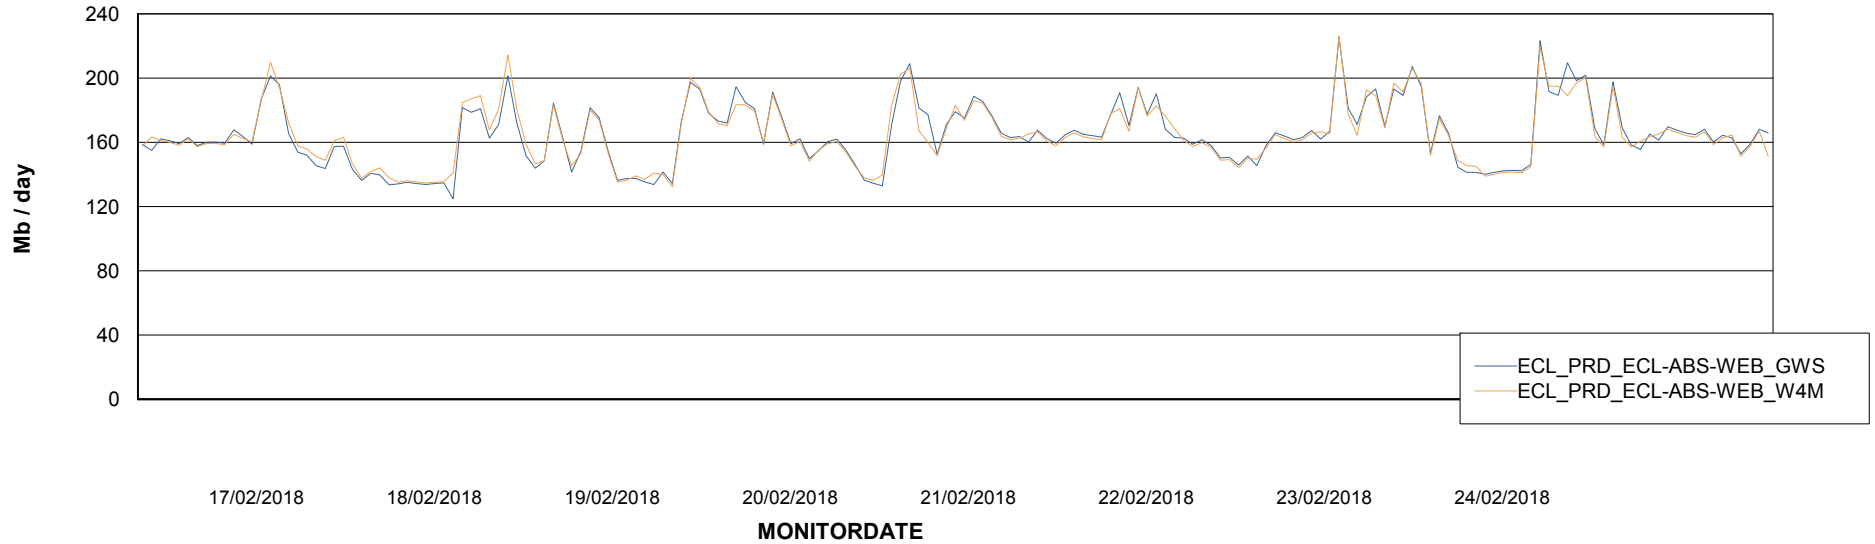

ABSSolute Web Component Services

Avg memory used per ABS Web component