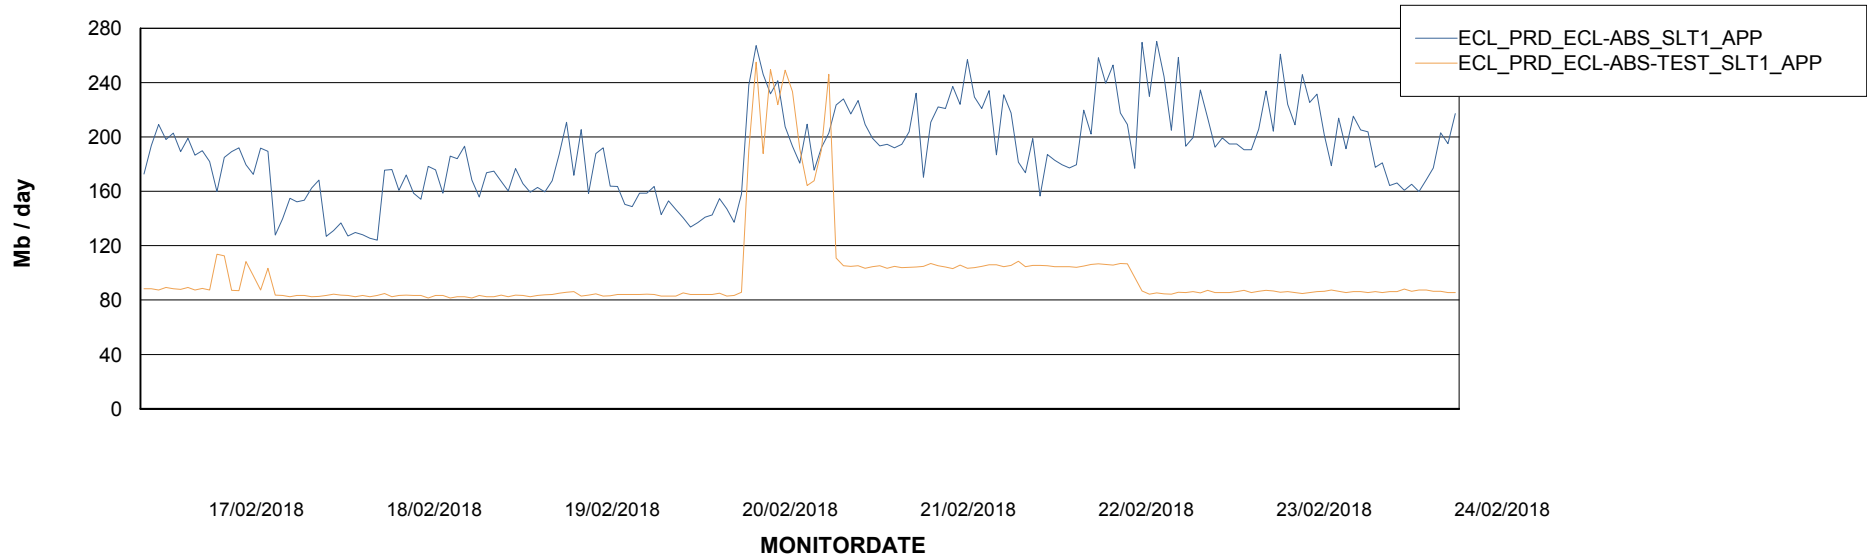

Database Tablespace ECLDB_Production

Date	Tablespace Name	Filesize (Gb)	Usedsize (Gb)	Percentage free
24/02/2018	ABSDATA	2	16	20
	INDX	2	0	100
23/02/2018	ABSDATA	2	16	20
	INDX	2	0	100
22/02/2018	ABSDATA	2	16	20
	INDX	2	0	100
21/02/2018	ABSDATA	2	16	20
	INDX	2	0	100
20/02/2018	ABSDATA	2	16	20
	INDX	2	0	100
19/02/2018	ABSDATA	2	16	20
	INDX	2	0	100
18/02/2018	ABSDATA	2	16	20
	INDX	2	0	100

Weekly SLA Customer Report

Customer ECL Production
Database ID 77

Weekly SLA Customer Report

Customer ECL Production
Database ID 77

ABSSolute Application Server Services

Avg memory used per ABS Server Service