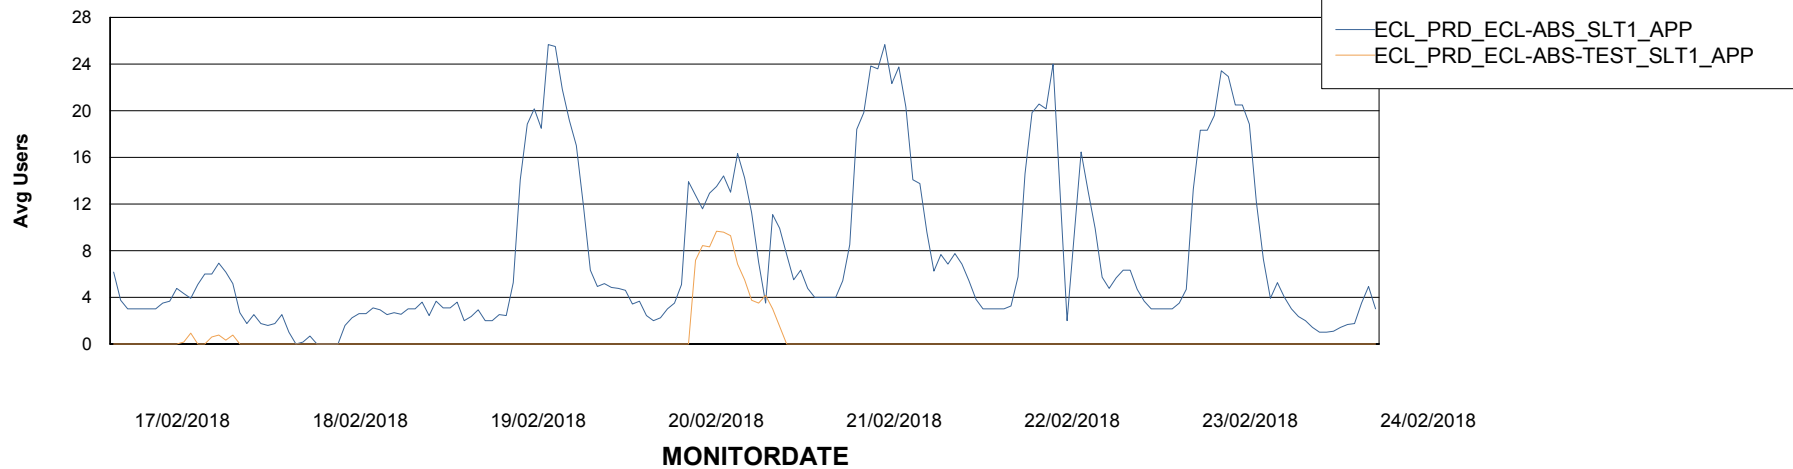

Avg users per day per ABS server