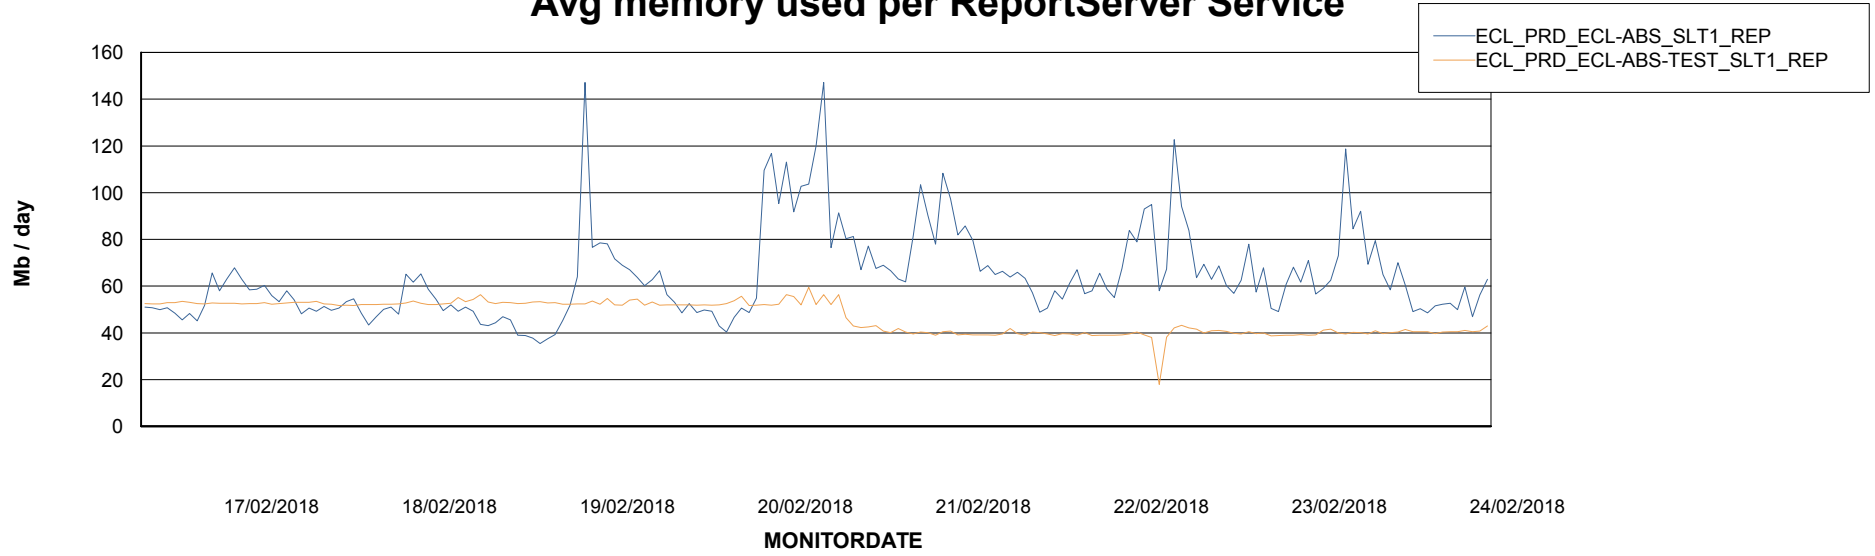

Avg users per day per ABS server

Weekly SLA Customer Report

Customer ECL Production
Database ID 77

ABSSolute Application ReportServer Services

Avg memory used per ReportServer Service

Weekly SLA Customer Report