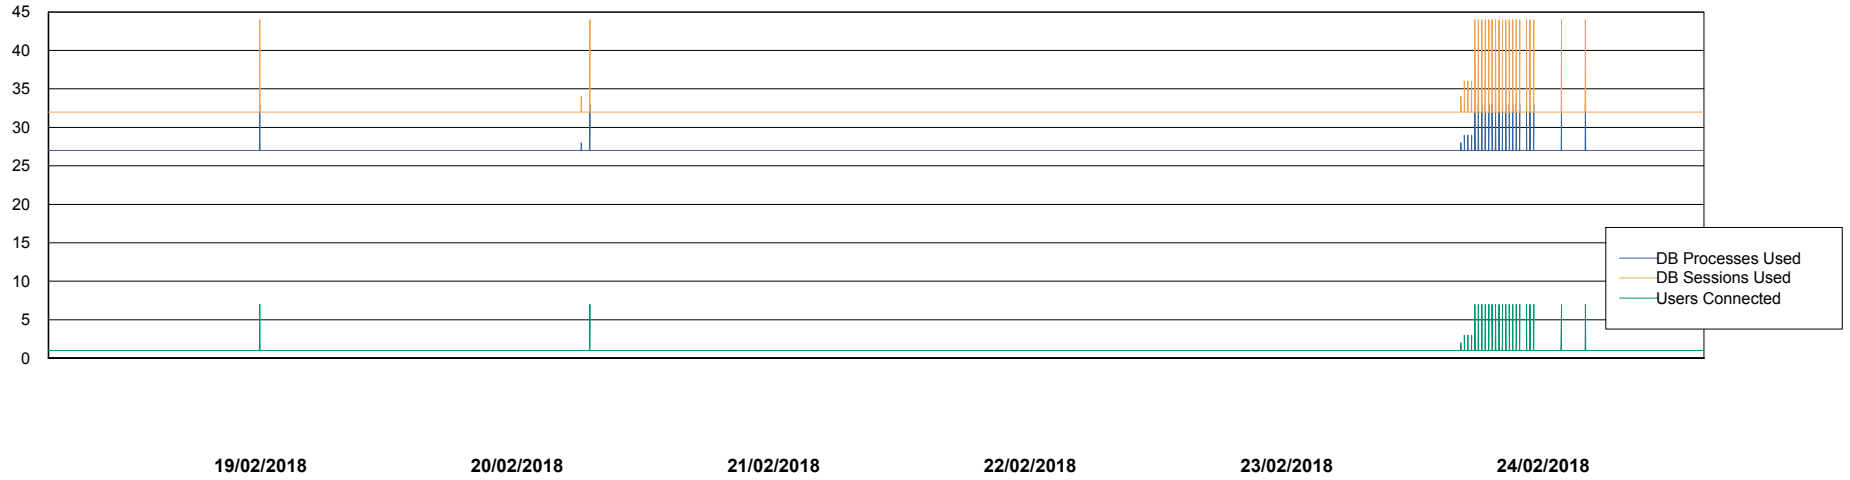

Weekly SLA Customer Report

Customer CIW Production
Database ID 45

Database Performance CIWDB_Production

Weekly SLA Customer Report

Customer CIW Production
Database ID 45

Database Performance CIWDB_Standby

Weekly SLA Customer Report

Customer CIW Production
 Database ID 45

DATABASE SIZE CIWDB_Production

Database growth over last month

Database Tablespace CIWDB_Production

Date	Tablespace Name	Filesize (Gb)	Usedsize (Gb)	Percentage free
24/02/2018	ABSDATA	2	26	13
	INDX	2	3	25
23/02/2018	ABSDATA	2	26	13
	INDX	2	3	25
22/02/2018	ABSDATA	2	26	13
	INDX	2	3	25
21/02/2018	ABSDATA	2	26	13
	INDX	2	3	25
20/02/2018	ABSDATA	2	26	13
	INDX	2	3	25
19/02/2018	ABSDATA	2	26	13
	INDX	2	3	25
18/02/2018	ABSDATA	2	26	13
	INDX	2	3	25