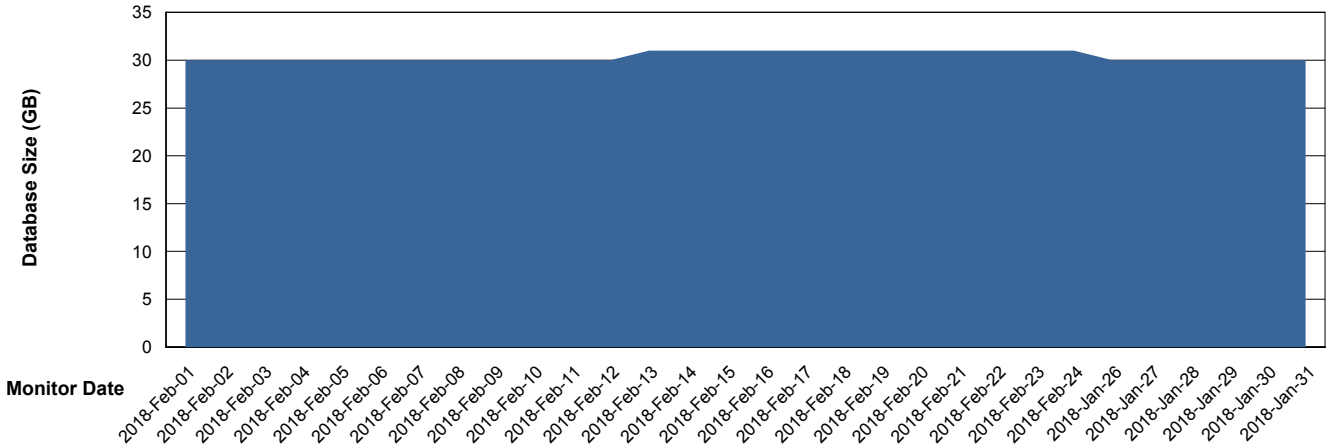

Weekly SLA Customer Report

Customer CIW Production
Database ID 45

Database Performance CIWDB_Production

Weekly SLA Customer Report

Customer CIW Production
Database ID 45

Database Performance CIWDB_Standby

Weekly SLA Customer Report

Customer CIW Production
 Database ID 45

DATABASE SIZE CIWDB_Production

Database growth over last month

Database Tablespace CIWDB_Production

Date	Tablespace Name	Filesize (Gb)	Usedsize (Gb)	Percentage free
24/02/2018	ABSDATA	2	26	13
	INDX	2	3	25
23/02/2018	ABSDATA	2	26	13
	INDX	2	3	25
22/02/2018	ABSDATA	2	26	13
	INDX	2	3	25
21/02/2018	ABSDATA	2	26	13
	INDX	2	3	25
20/02/2018	ABSDATA	2	26	13
	INDX	2	3	25
19/02/2018	ABSDATA	2	26	13
	INDX	2	3	25
18/02/2018	ABSDATA	2	26	13
	INDX	2	3	25