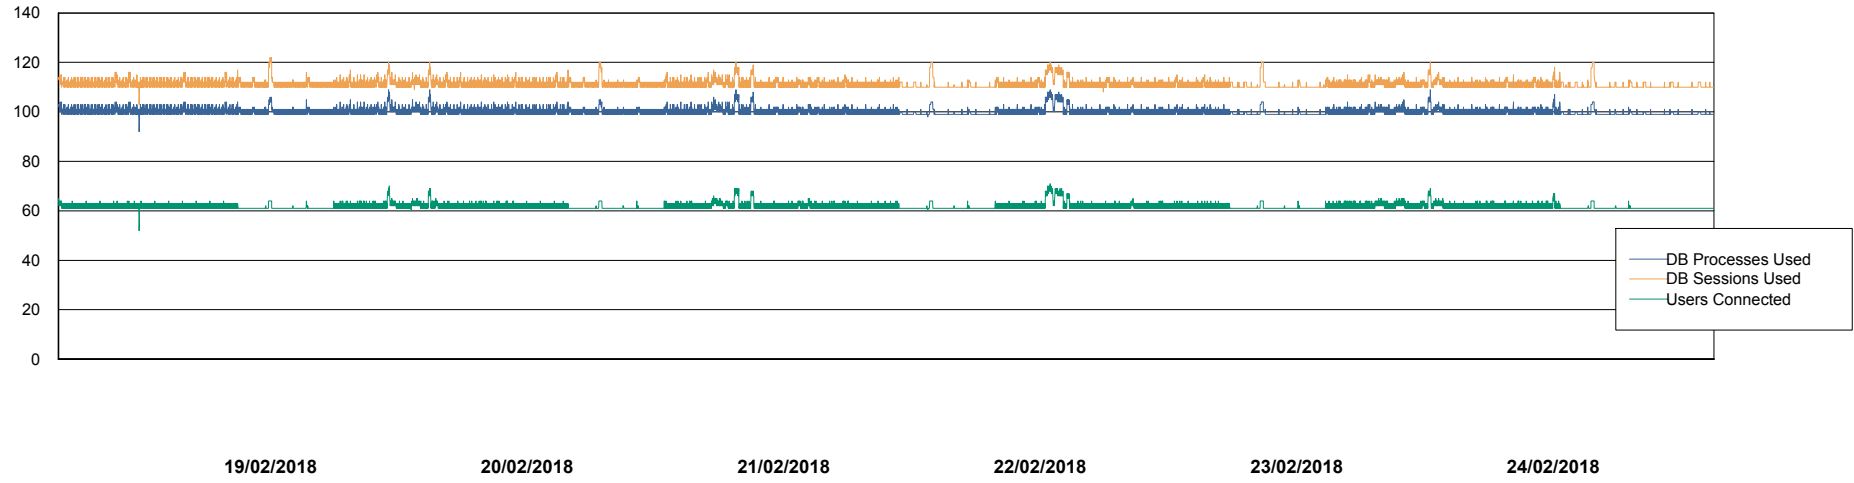

Harddisk Usage CIW_PRD_ORACLE2

	Free disk space on c: (%)	Total disk space on c: (Gb)	Free disk space on d: (%)	Total disk space on d: (Gb)	Free disk space on e: (%)	Total disk space on e: (Gb)
24/02/2018	96	701	63	700	100	830
23/02/2018	96	701	63	700	100	830
22/02/2018	96	701	63	700	100	830
21/02/2018	96	701	63	700	100	830
20/02/2018	96	701	63	700	100	830
19/02/2018	96	701	63	700	100	830
18/02/2018	96	701	63	700	100	830

Weekly SLA Customer Report

Customer CIW Production
Database ID 45

Database Performance CIWDB_Production

Weekly SLA Customer Report

Customer CIW Production
Database ID 45

Database Performance CIWDB_Standby

Weekly SLA Customer Report