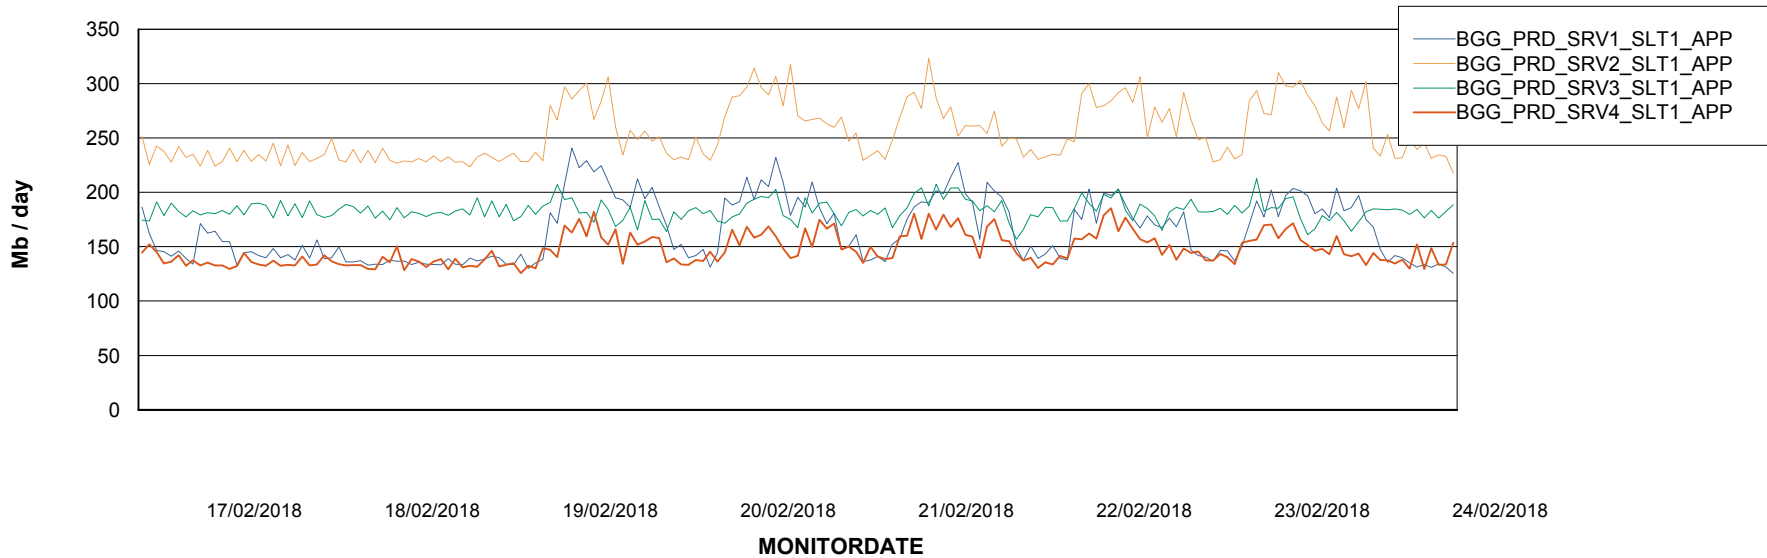

ABSSolute Application Server Services

Avg memory used per ABS Server Service