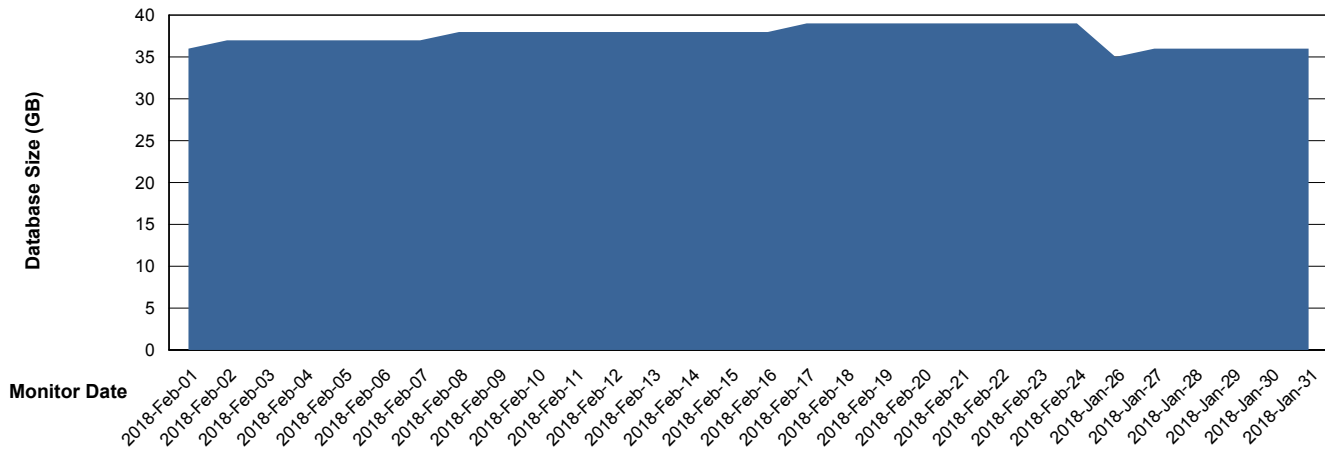

# Weekly SLA Customer Report

Customer BGG\_Production  
Database ID 58

DATABASE SIZE BGGDB\_BI

### Database growth over last month

DATABASE SIZE BGGDB\_Production

### Database growth over last month