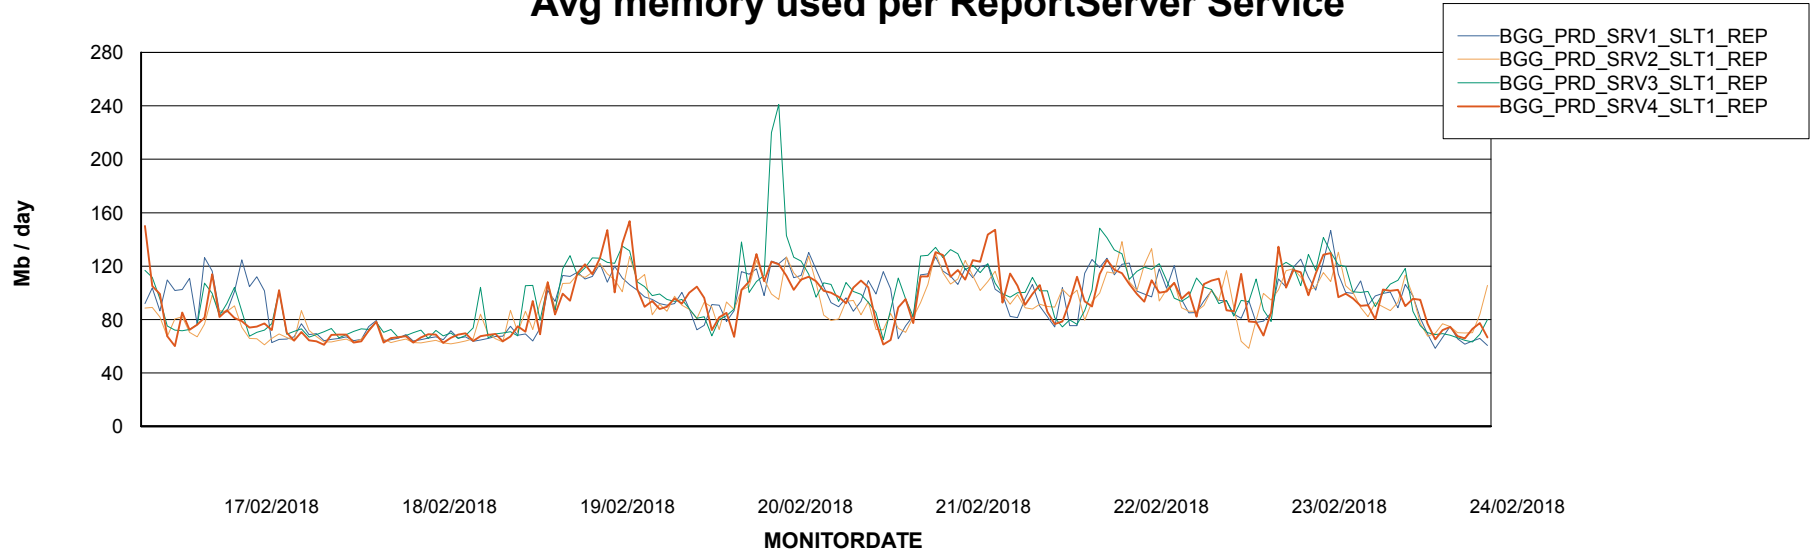

ABSSolute Application ReportServer Services

Avg memory used per ReportServer Service