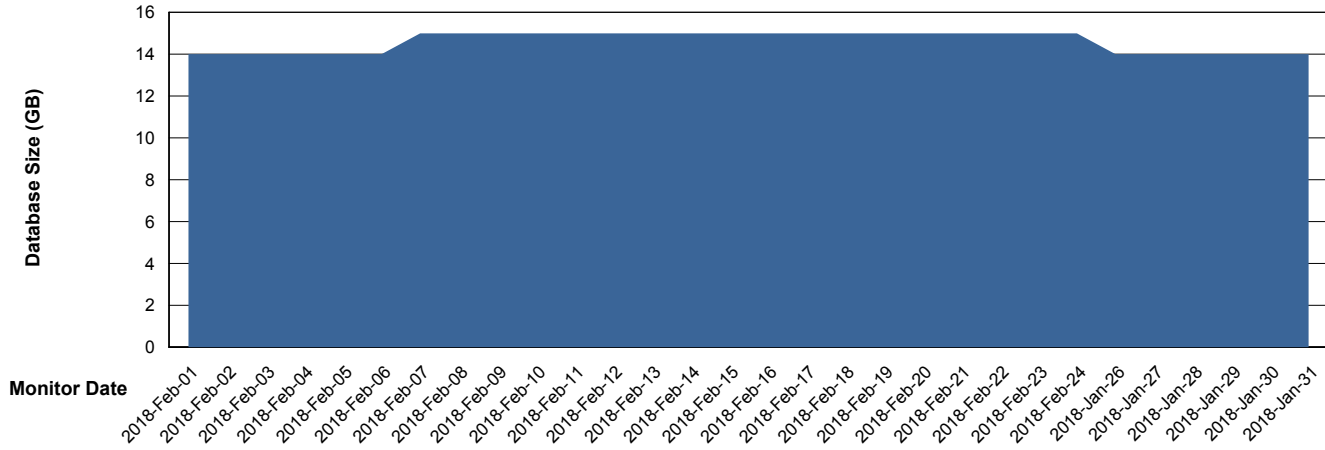

DATABASE SIZE BGGDB_BI

Database growth over last month