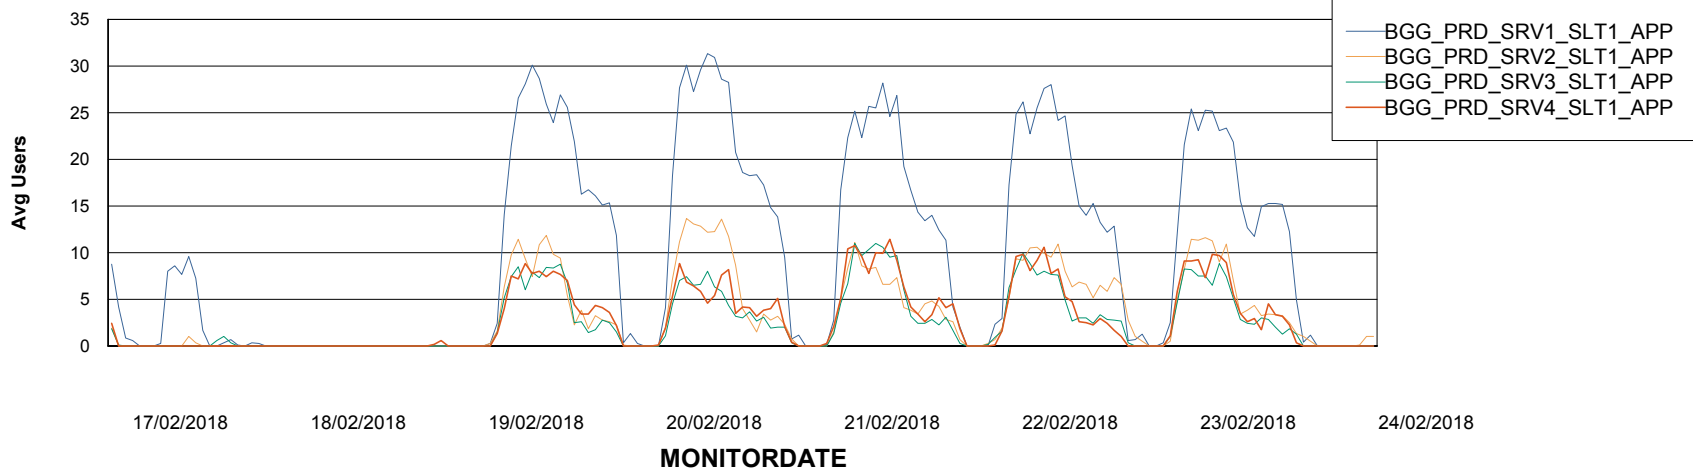

Avg users per day per ABS server