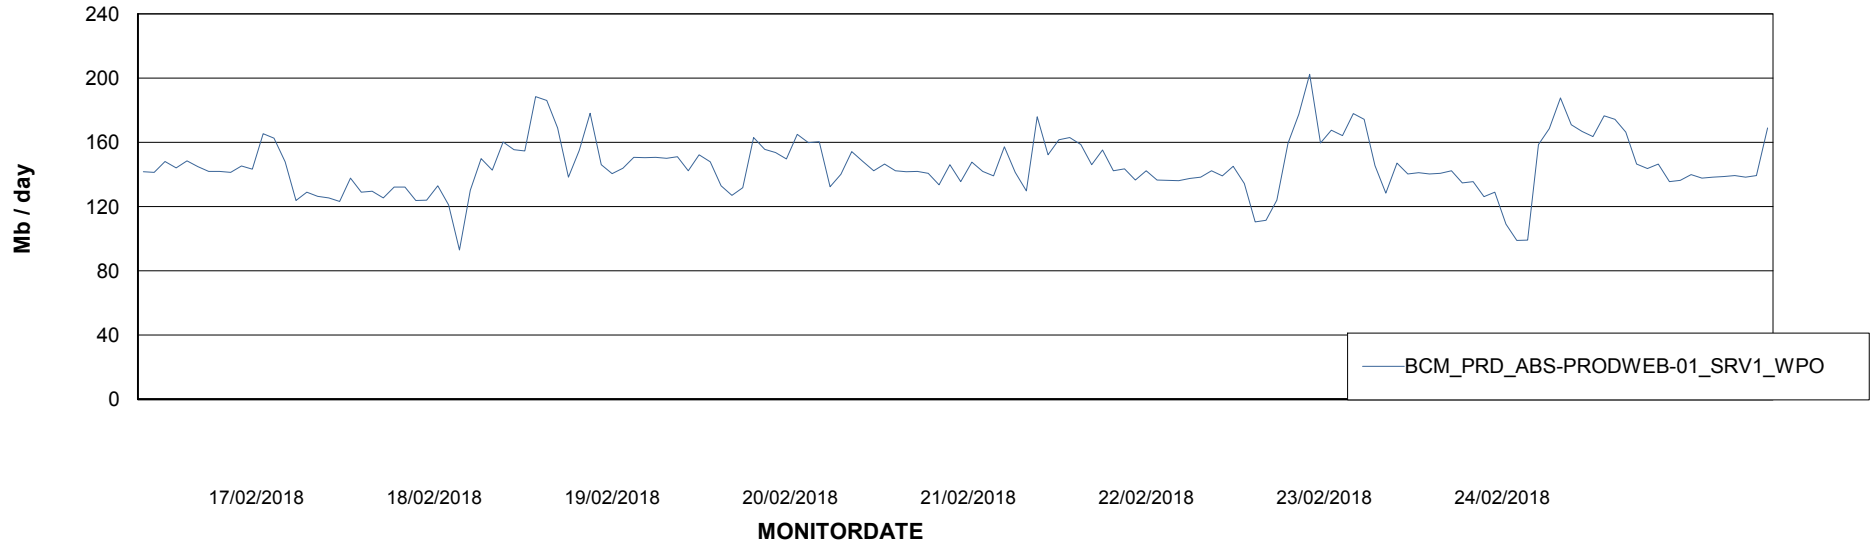

ABSSolute Web Component Services

Avg memory used per ABS Web component