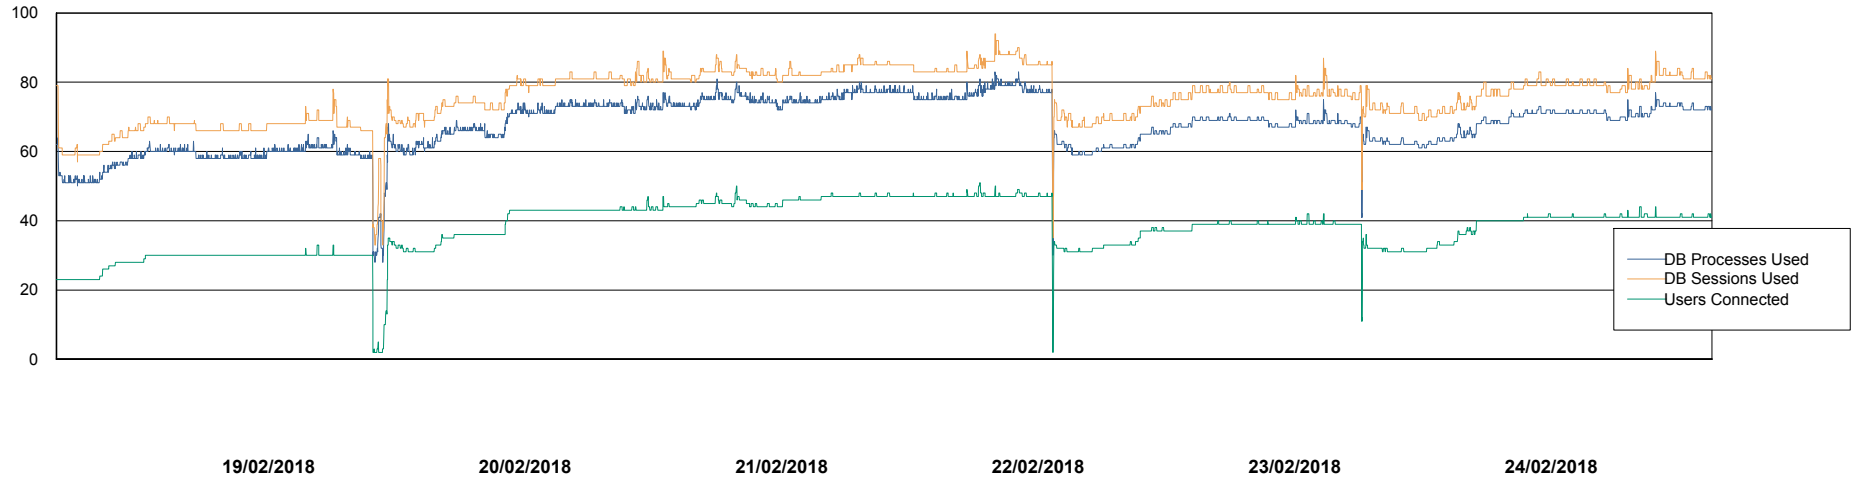

Database Performance BCMDB_ABS1 Production Database