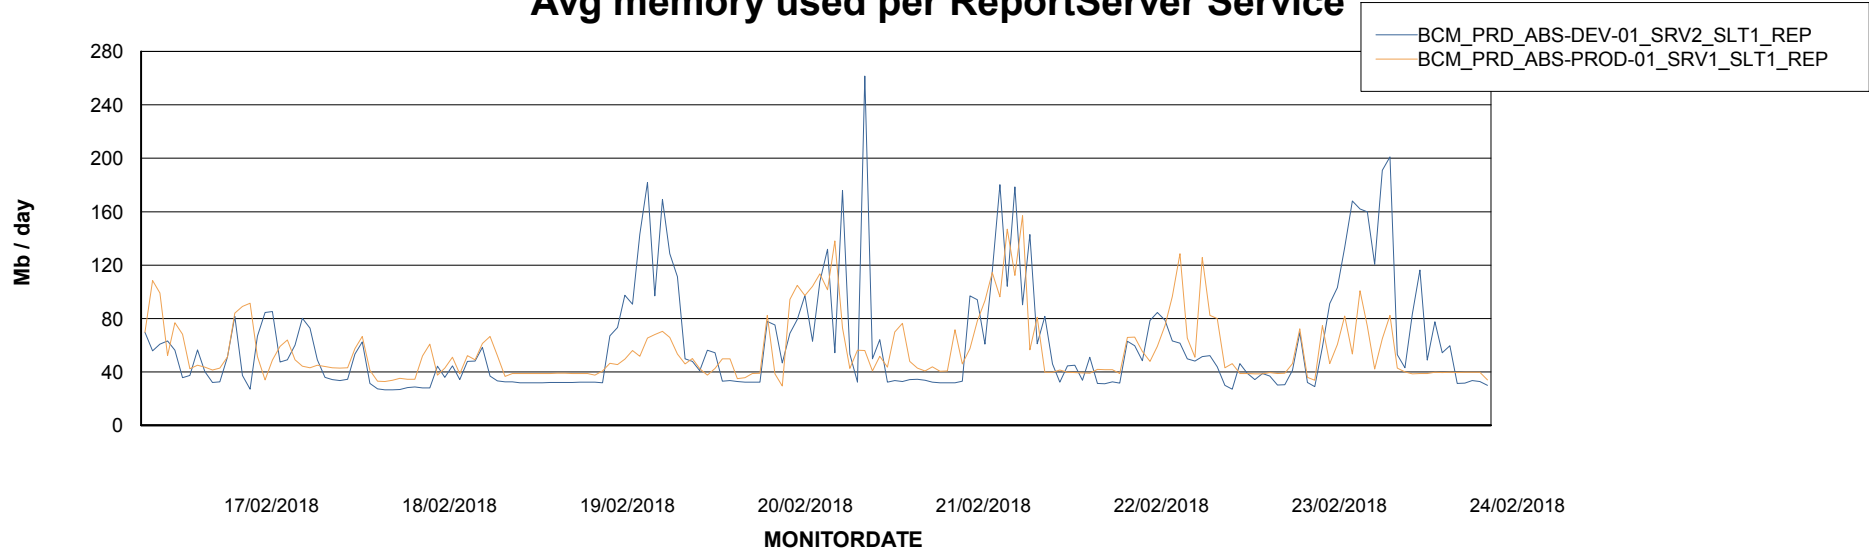

ABSSolute Application ReportServer Services

Avg memory used per ReportServer Service