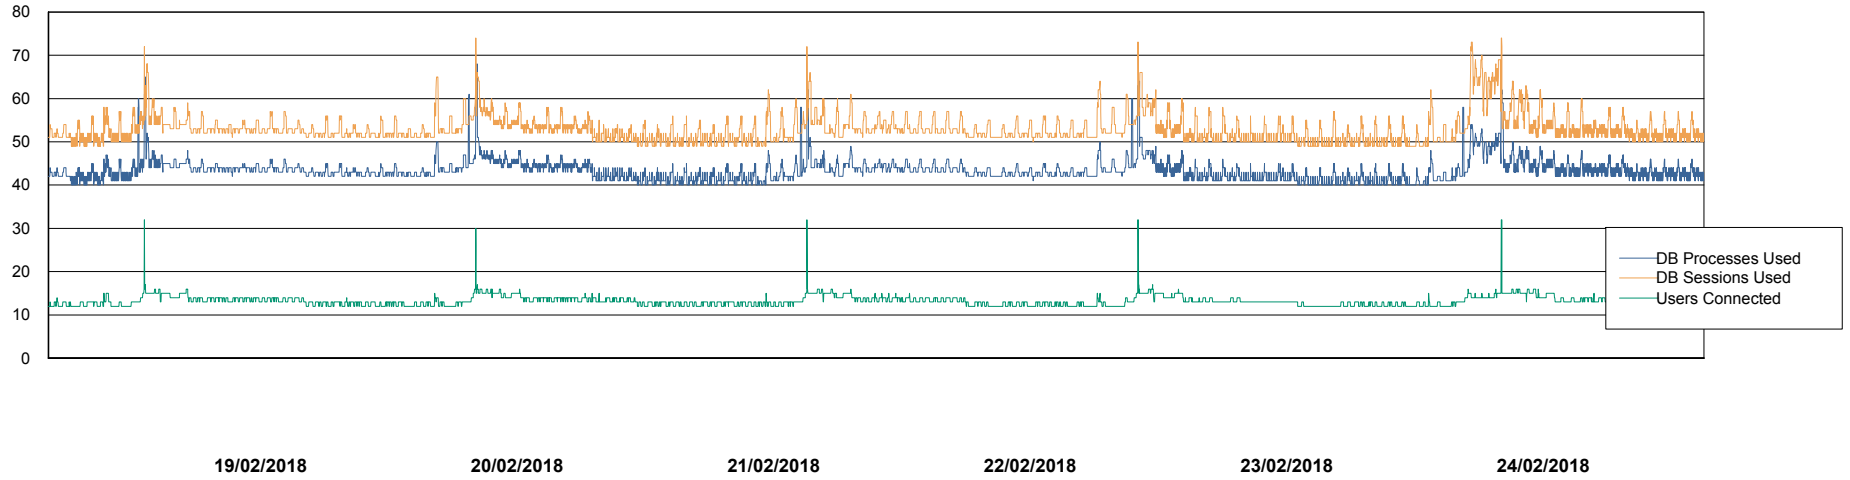

Database Performance AUJDB_BI