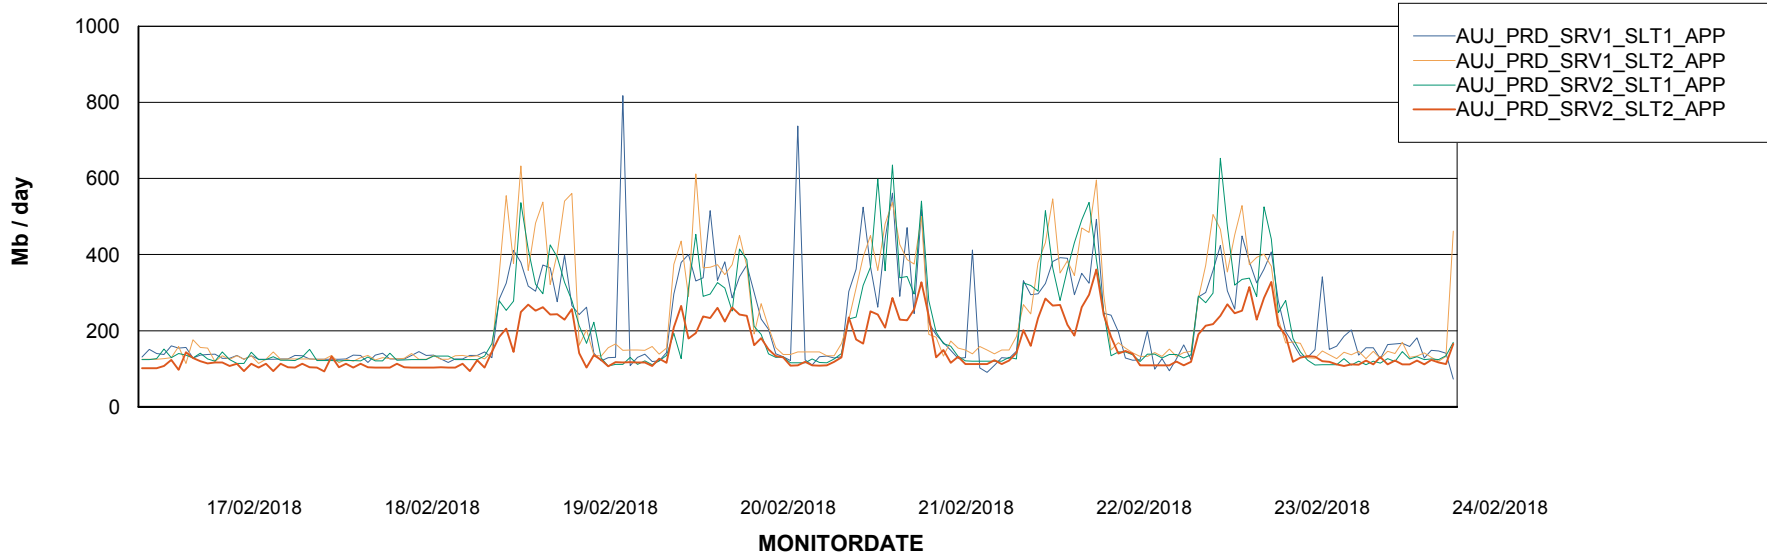

ABSSolute Application Server Services

Avg memory used per ABS Server Service