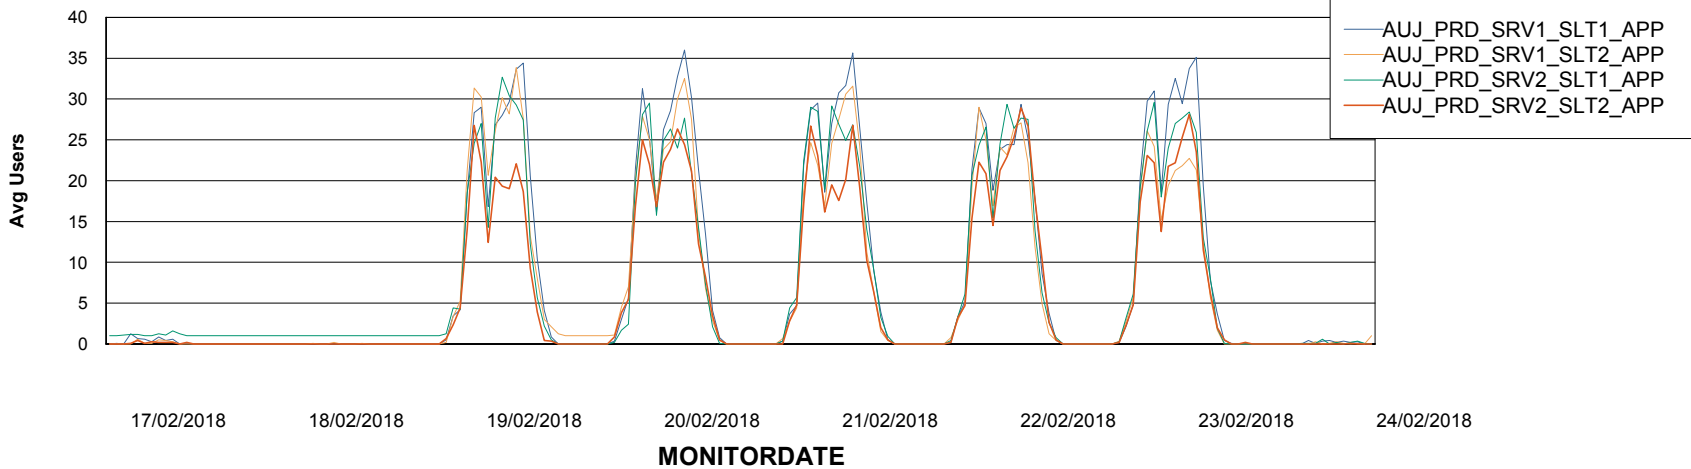

Avg users per day per ABS server