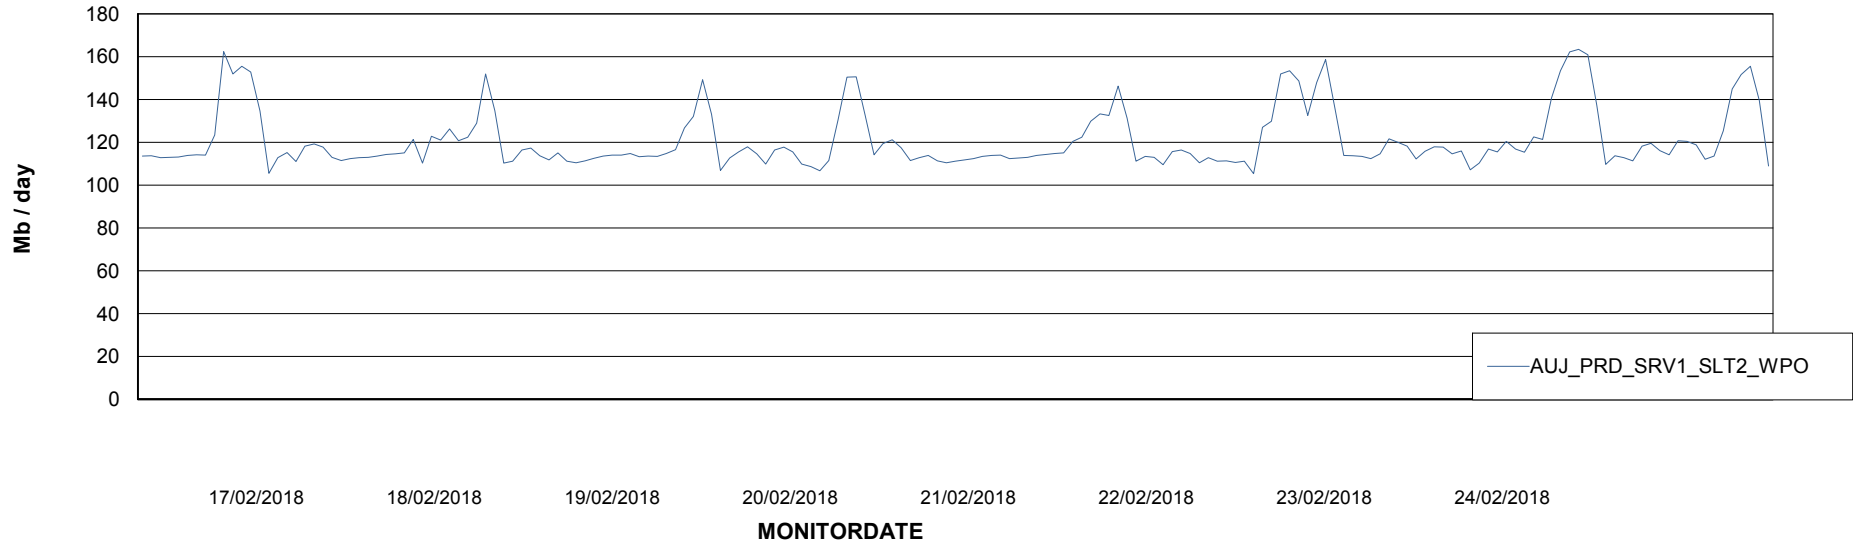

ABSSolute Web Component Services

Avg memory used per ABS Web component