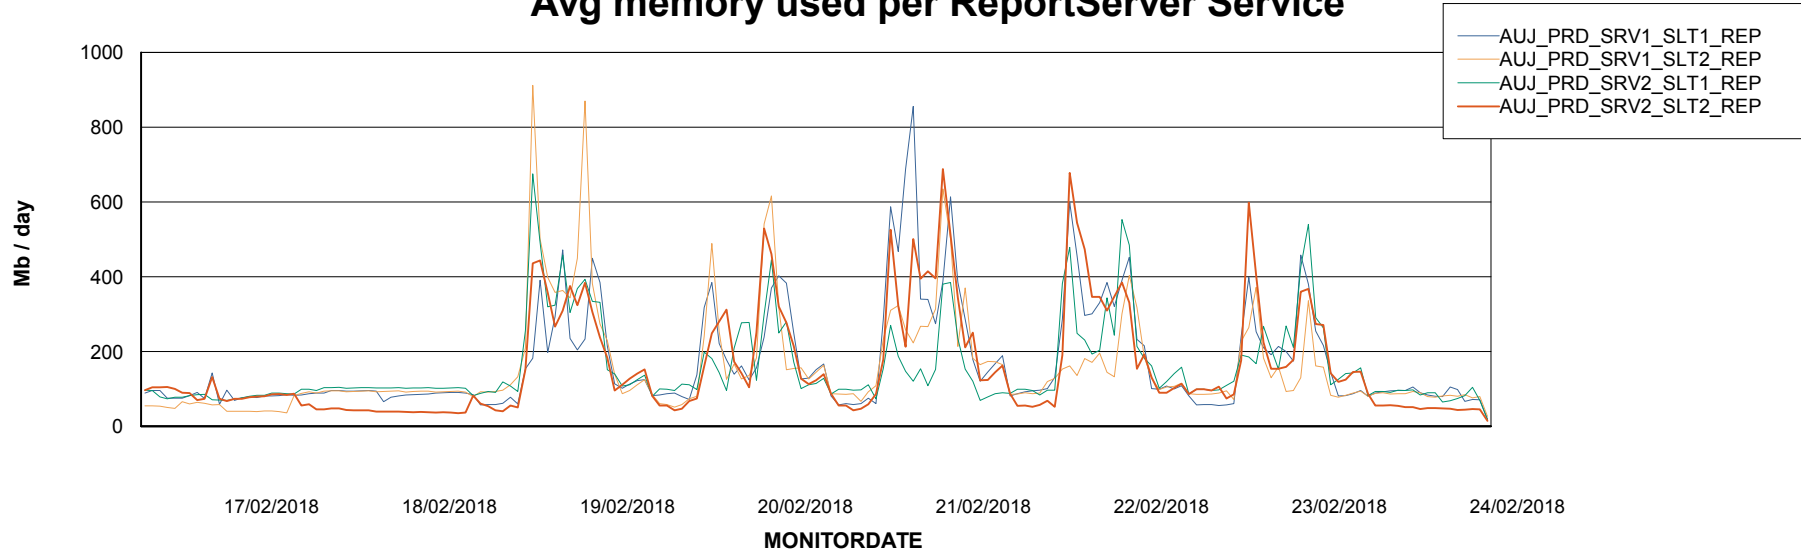

ABSSolute Application ReportServer Services

Avg memory used per ReportServer Service