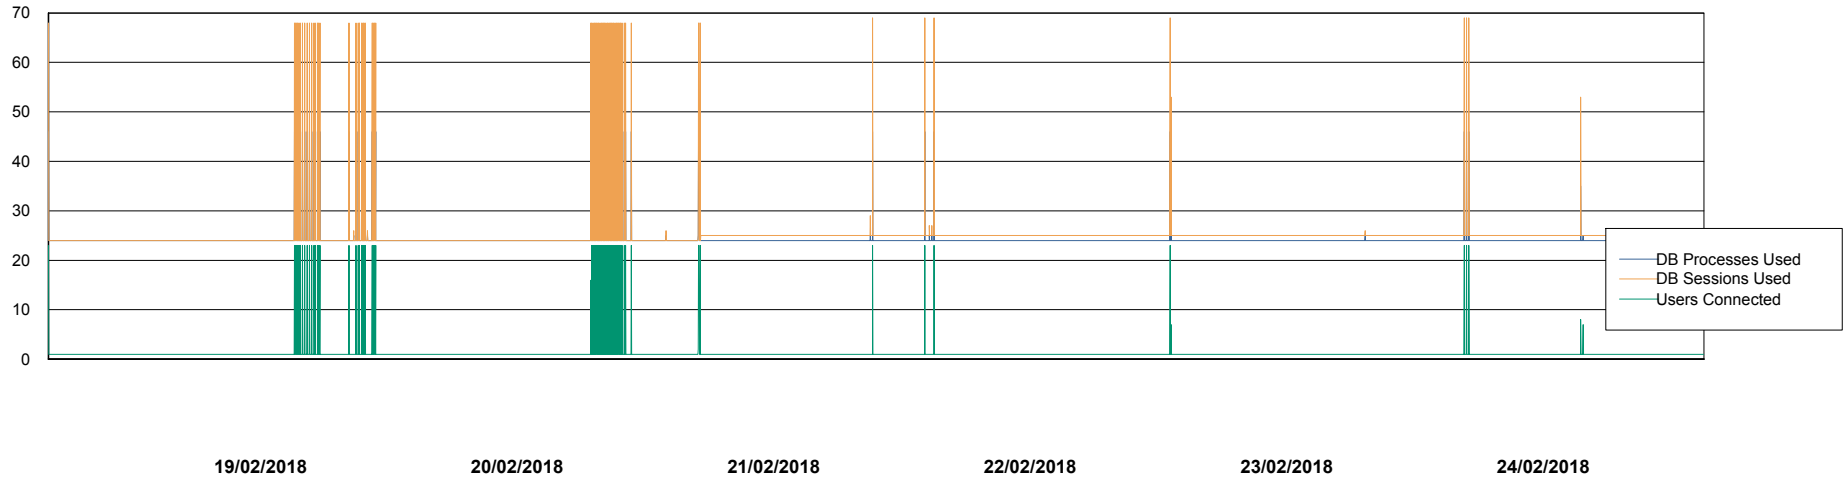

Database Performance AUJ_DB6_Standby2