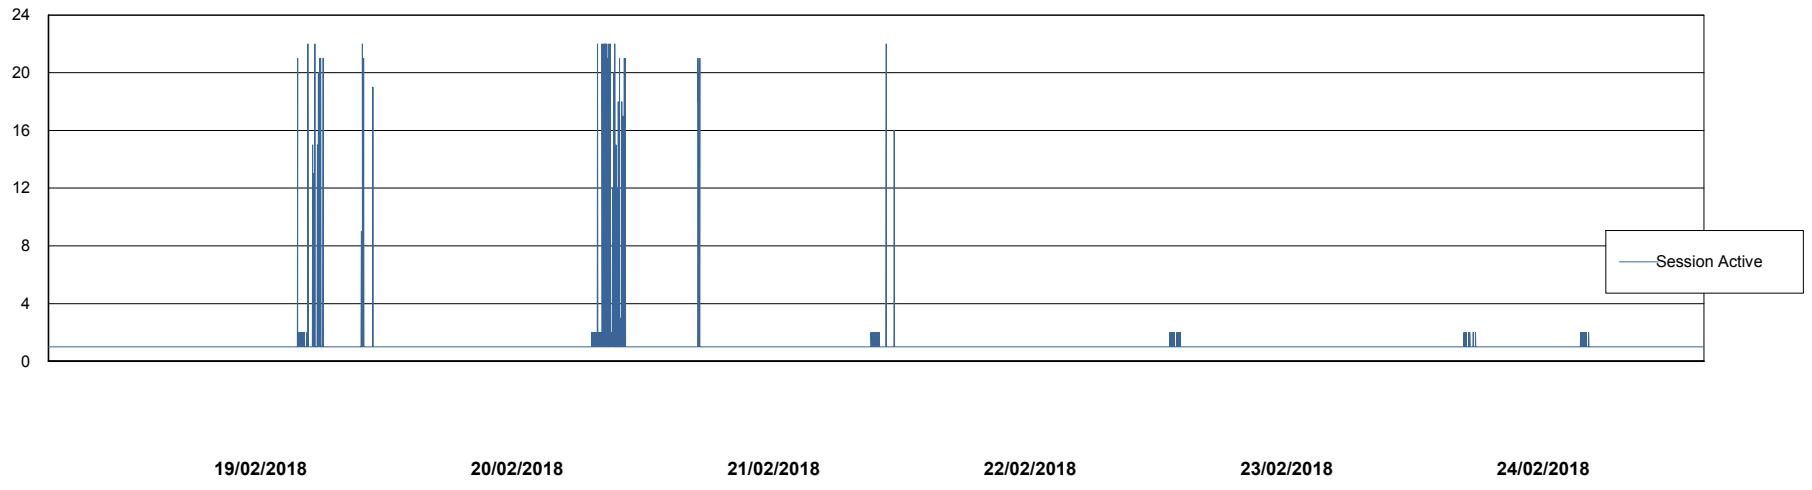

Database Performance AUJ_DB5_Standby