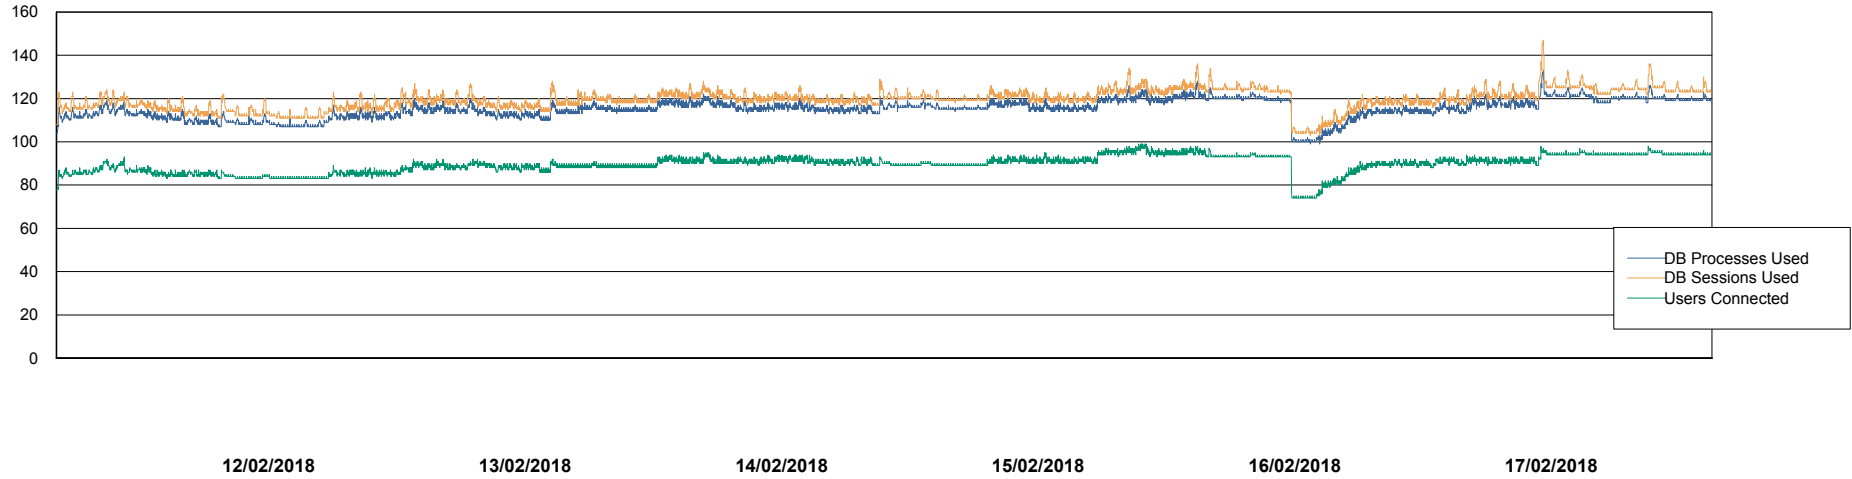

Database Performance VOSDB_Production

DB Processes Max 200
DB Sessions Max 322