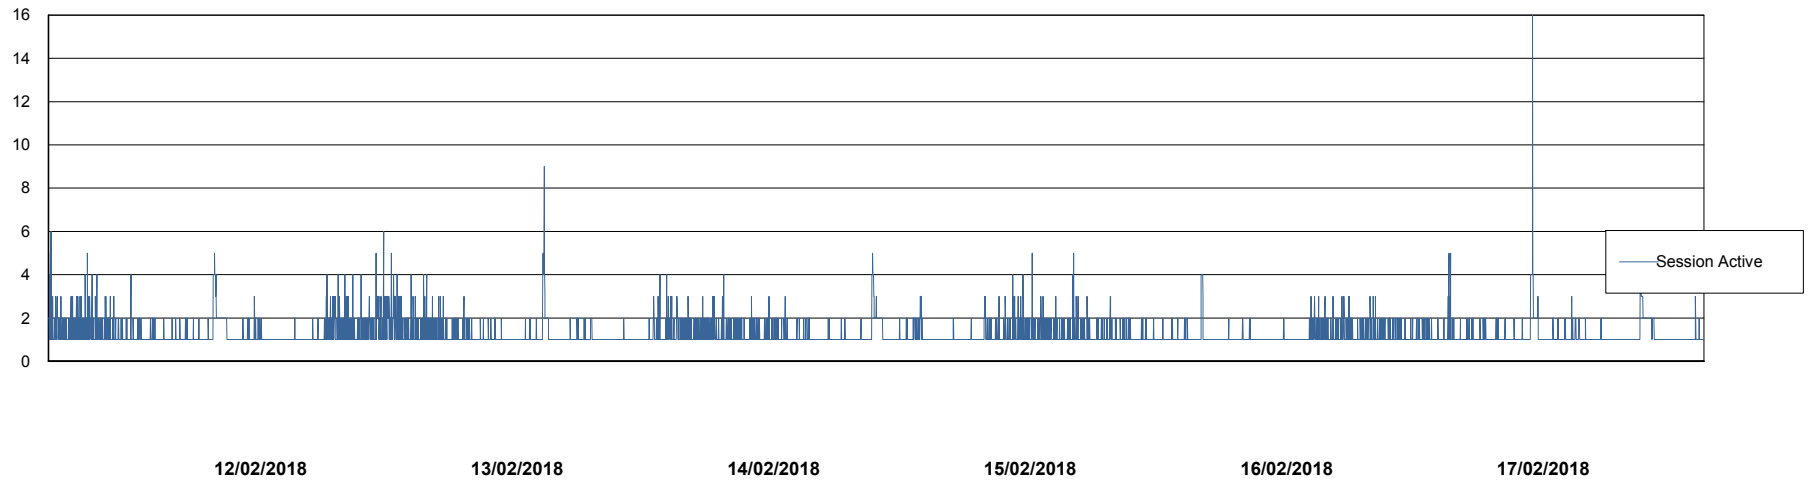

Database Performance VOSDB_Production

DB Processes Max 200
DB Sessions Max 322