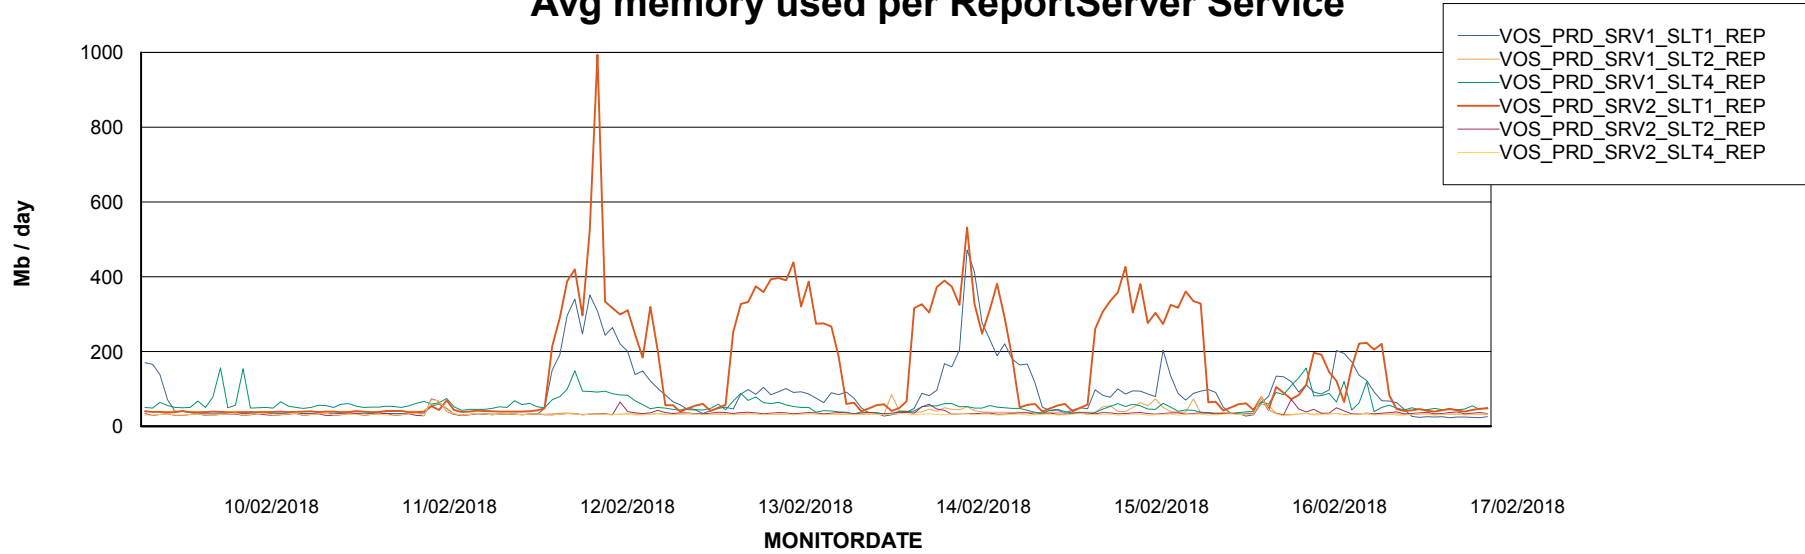

ABSSolute Application ReportServer Services

Avg memory used per ReportServer Service