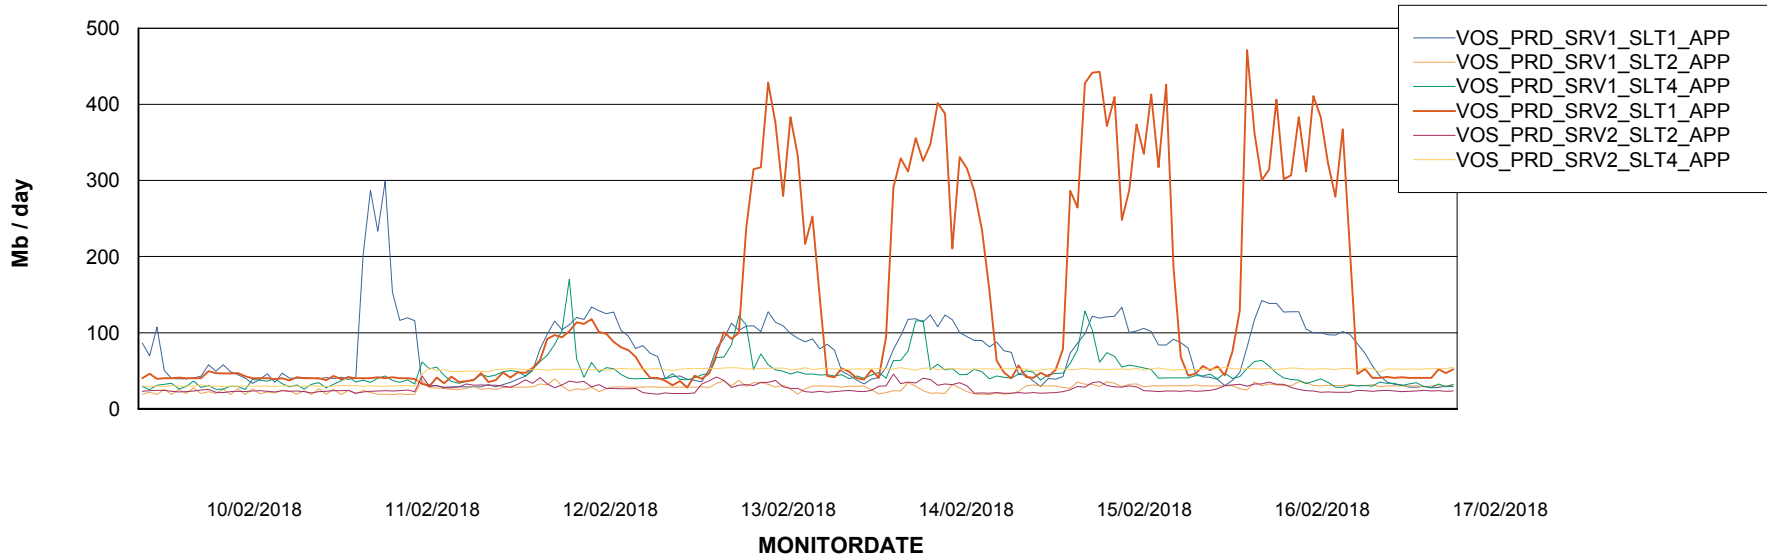

ABSolute Application Server Services

Avg memory used per ABS Server Service