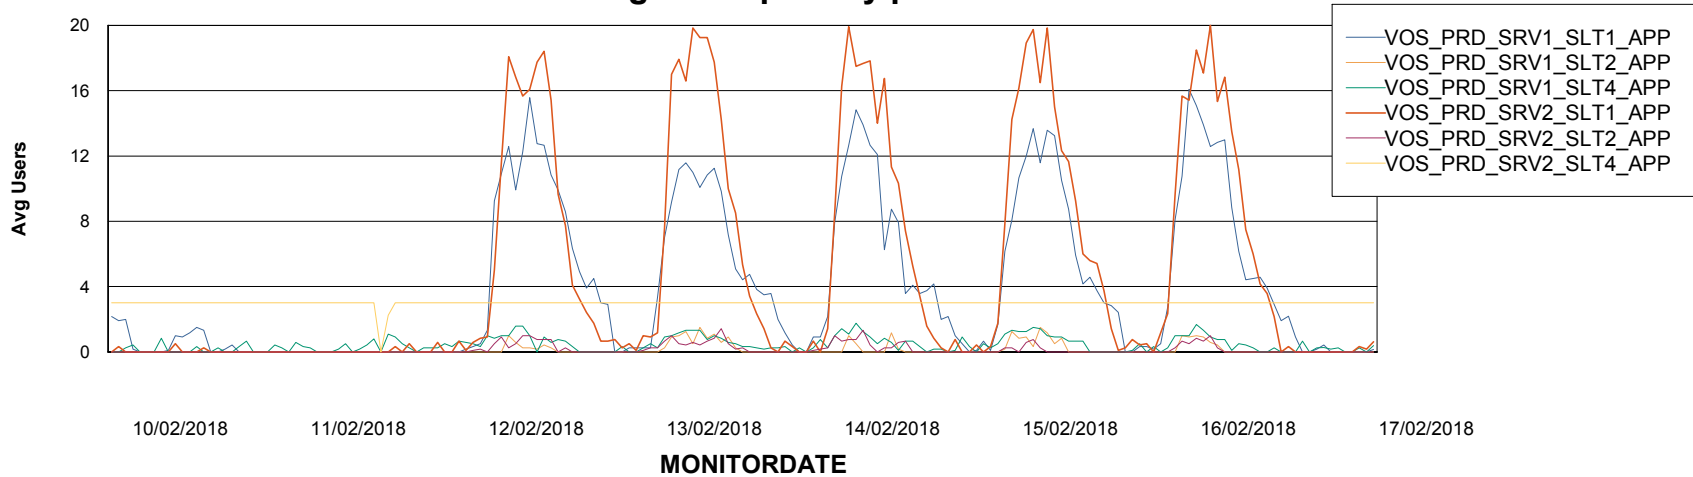

Avg users per day per ABS server