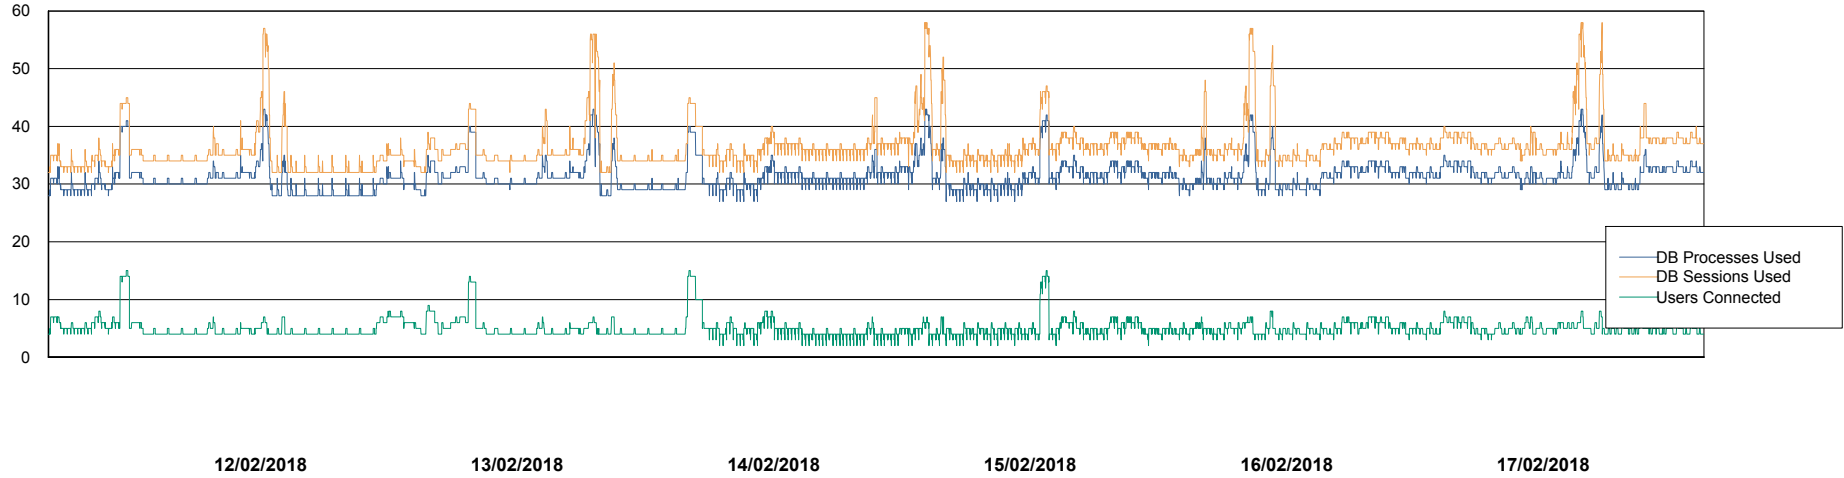

Database Performance VOSBIDB_Production

DB Processes Max 500
DB Sessions Max 772