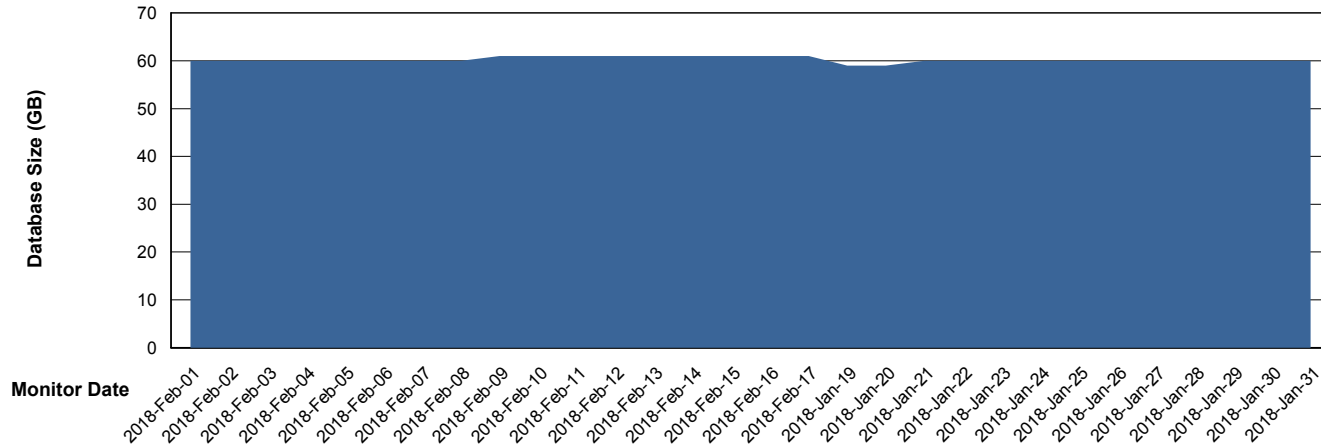

DATABASE SIZE VOSBIDB_Production

Database growth over last month