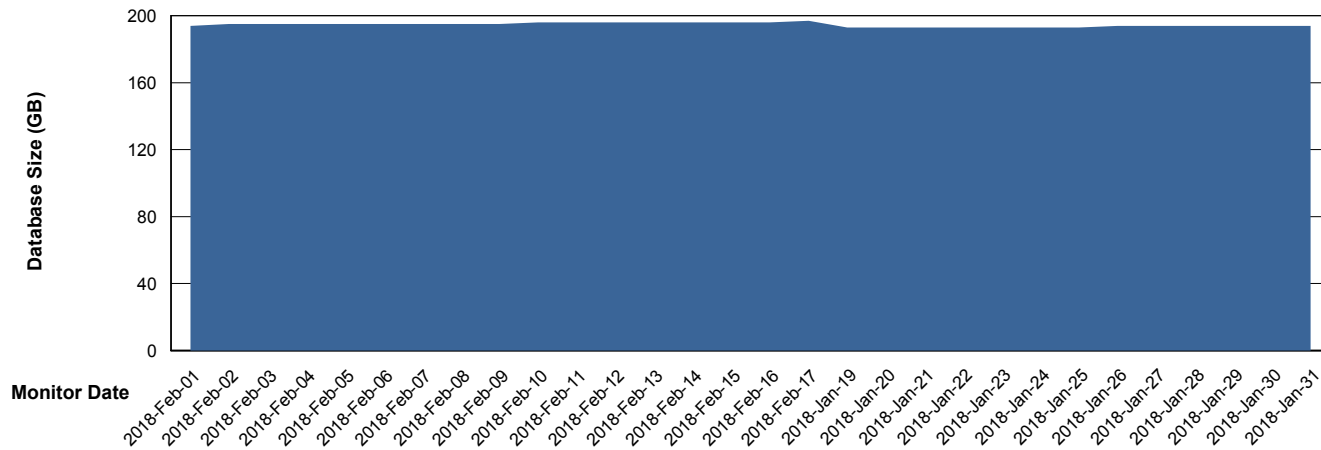

# Weekly SLA Customer Report

Customer VOS\_Production  
Database ID 68

DATABASE SIZE VOSBIDB\_Production

### Database growth over last month

DATABASE SIZE VOSDB\_Production

### Database growth over last month