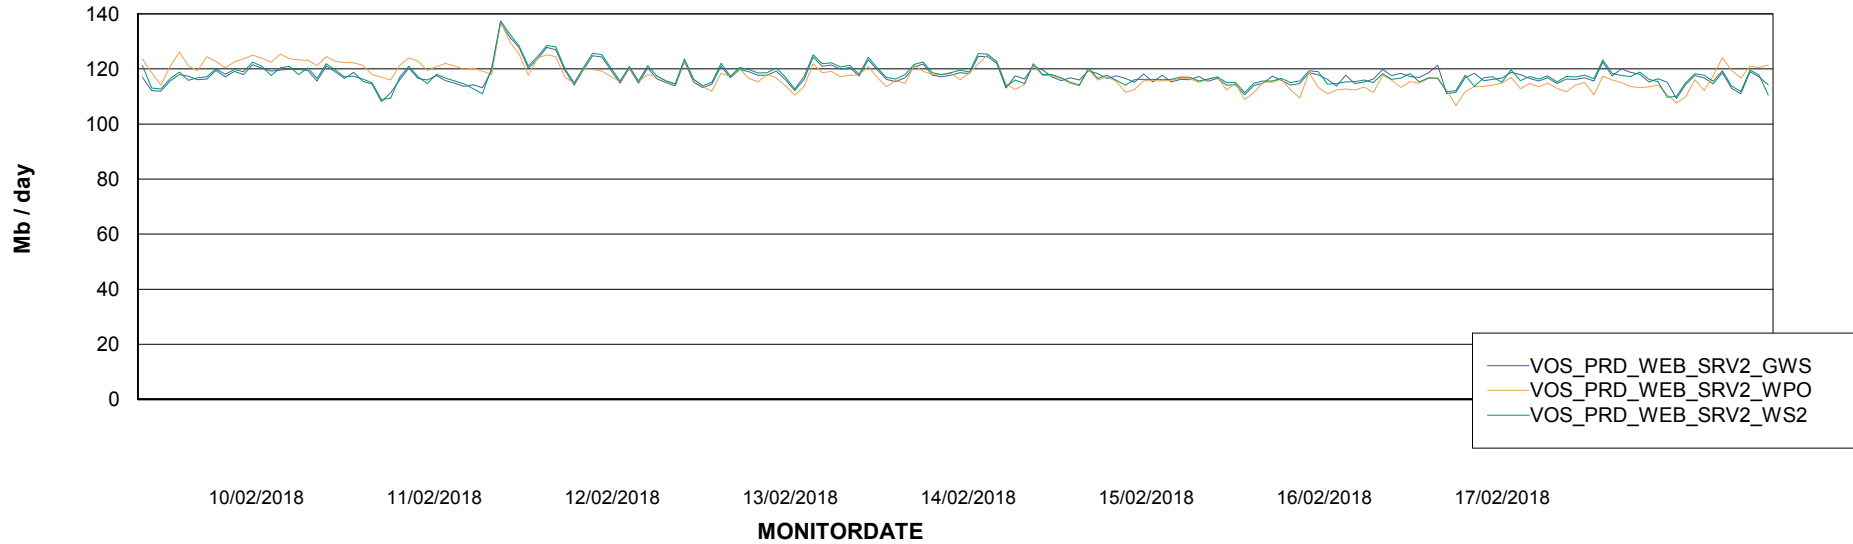

ABSolute Web Component Services

Avg memory used per ABS Web component