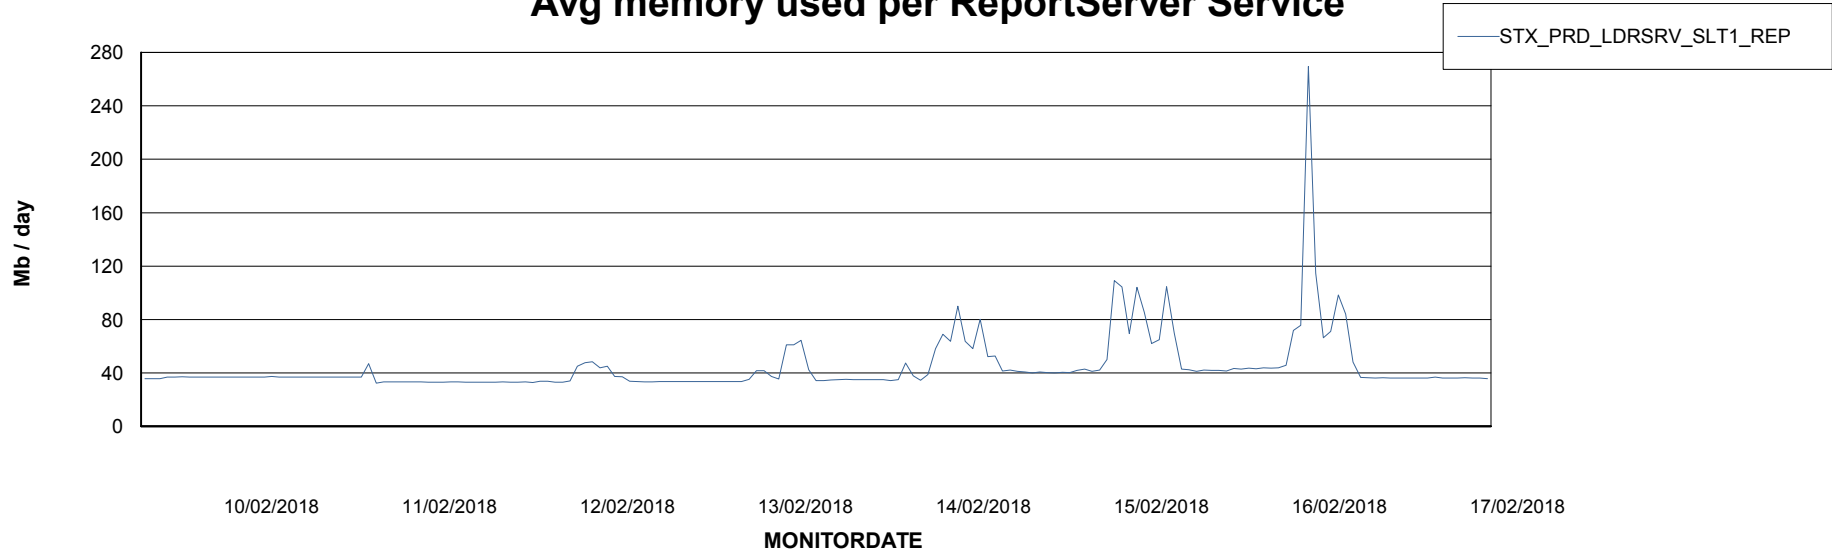

ABSSolute Application ReportServer Services

Avg memory used per ReportServer Service