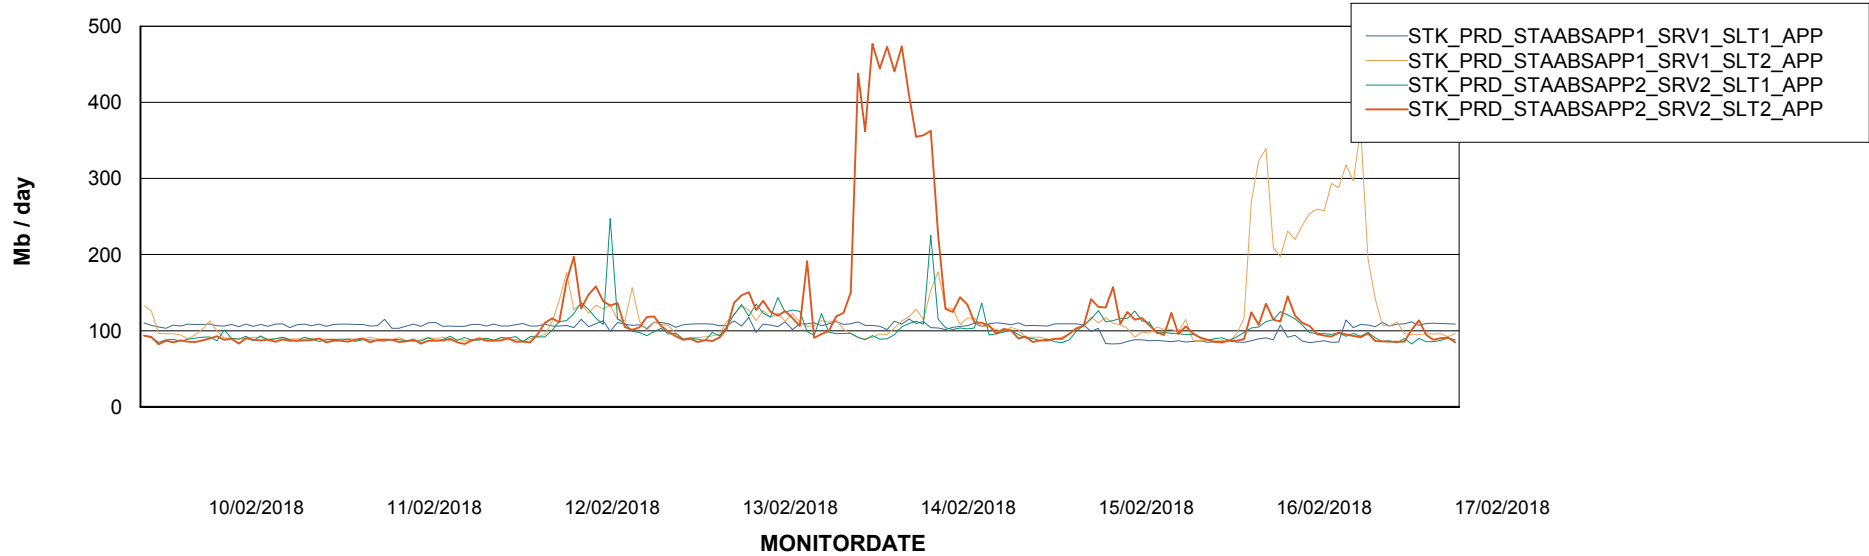

Database Tablespace STKDB_ABS1 Production Database

Date	Tablespace Name	Filesize (Gb)	Usedsize (Gb)	Percentage free
17/02/2018	ABSDATA	2	146	18
	INDX	2	110	17
16/02/2018	ABSDATA	2	146	18
	INDX	2	110	17
15/02/2018	ABSDATA	2	146	18
	INDX	2	110	17
14/02/2018	ABSDATA	2	146	14
	INDX	2	110	17
13/02/2018	ABSDATA	2	146	14
	INDX	2	110	17
12/02/2018	ABSDATA	2	146	14
	INDX	2	110	17
11/02/2018	ABSDATA	2	146	14
	INDX	2	110	17

Weekly SLA Customer Report

Customer STK_Production
Database ID 82

Weekly SLA Customer Report

Customer STK_Production
Database ID 82

ABSSolute Application Server Services

Avg memory used per ABS Server Service