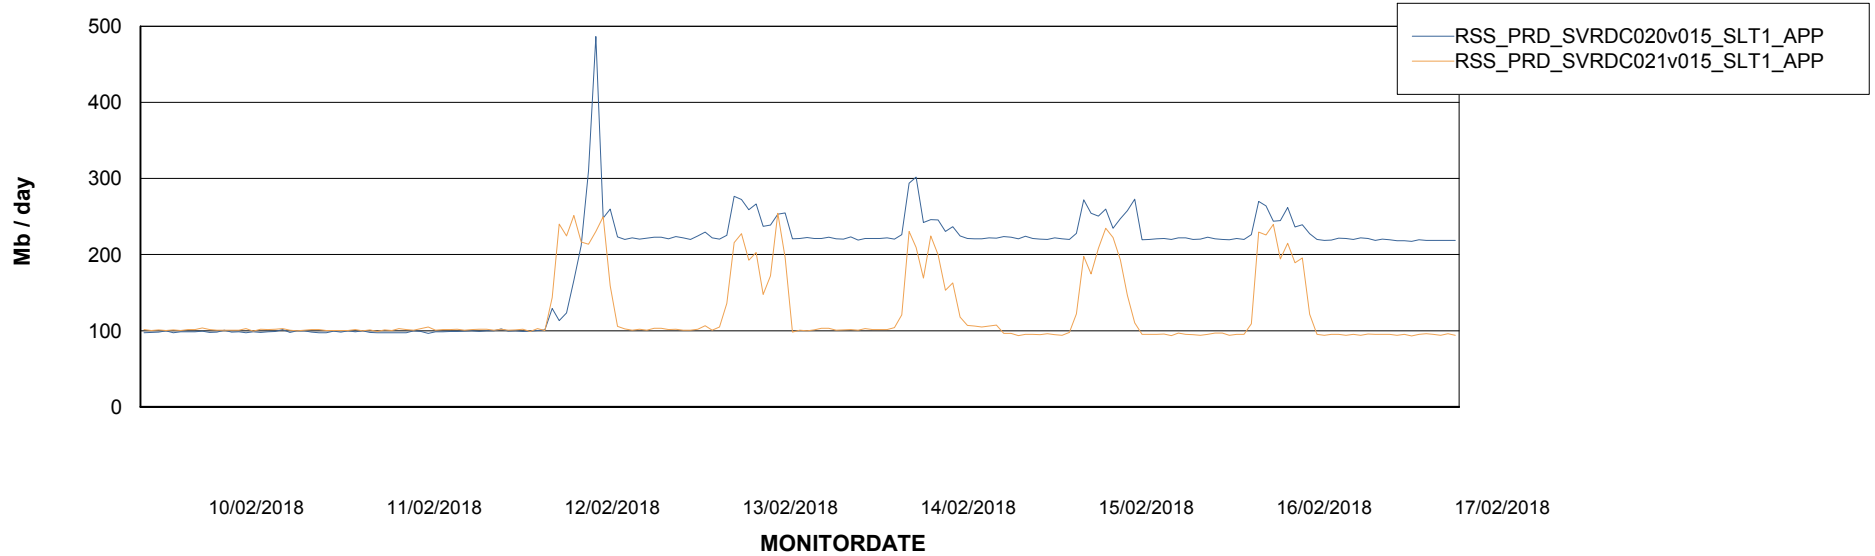

ABSSolute Application Server Services

Avg memory used per ABS Server Service