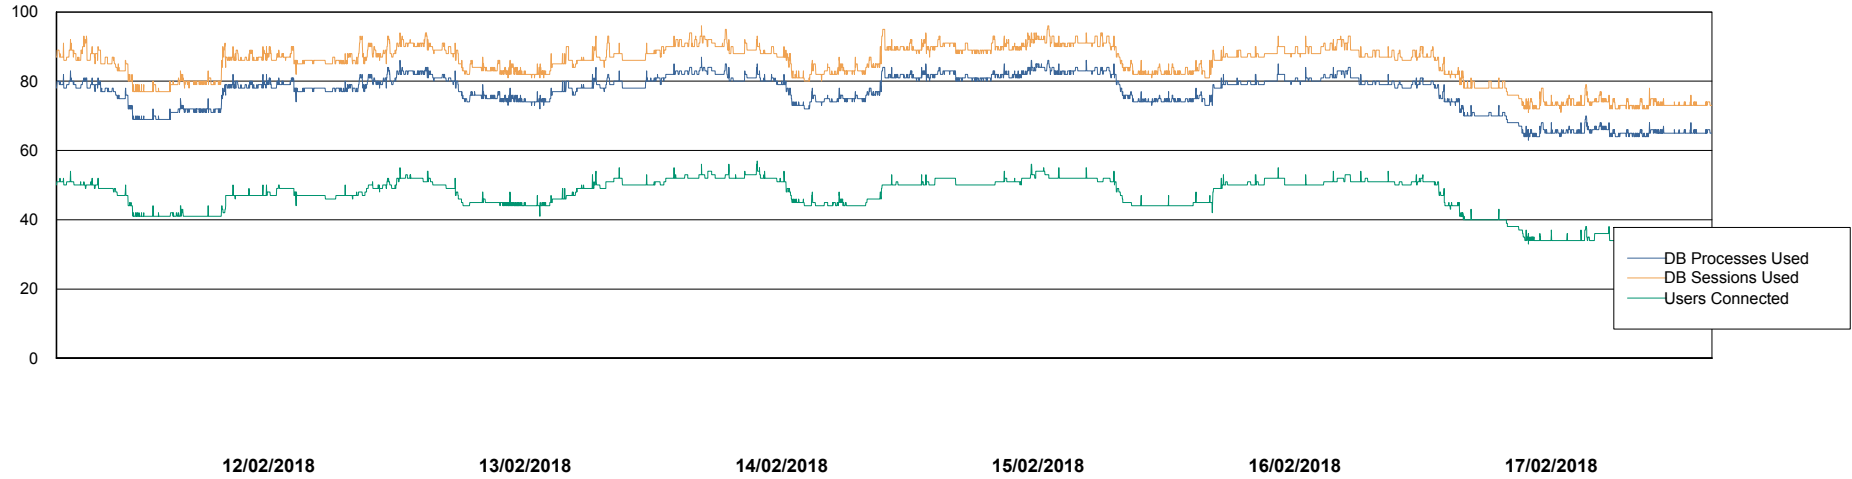

Database Performance RSSDB_Production

DB Processes Max 150
DB Sessions Max 248