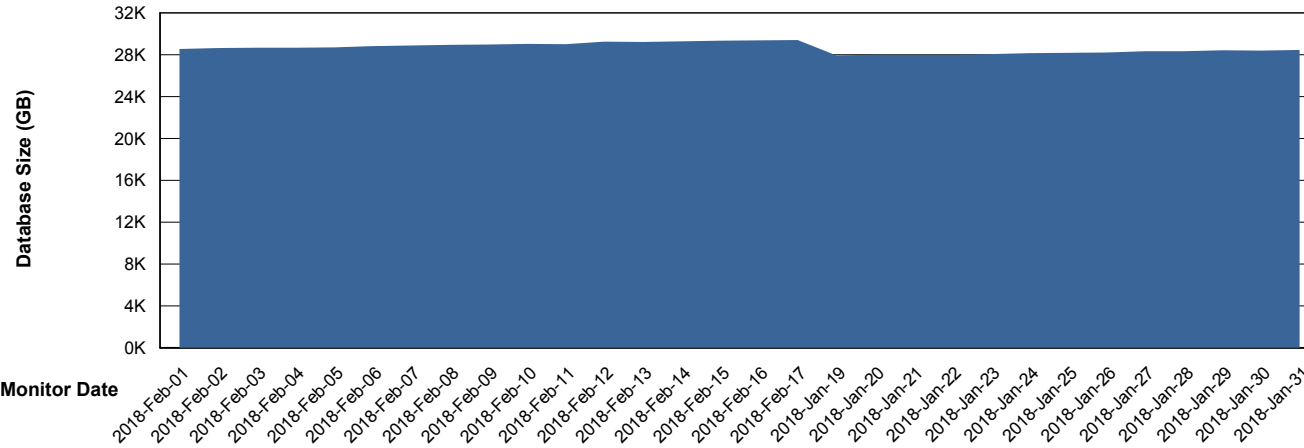

Database Performance RSSDB_Standby

DB Processes Max 150
DB Sessions Max 248

Weekly SLA Customer Report

Customer RSS Production
 Database ID 52

DATABASE SIZE RSSDB_Production

Database growth over last month