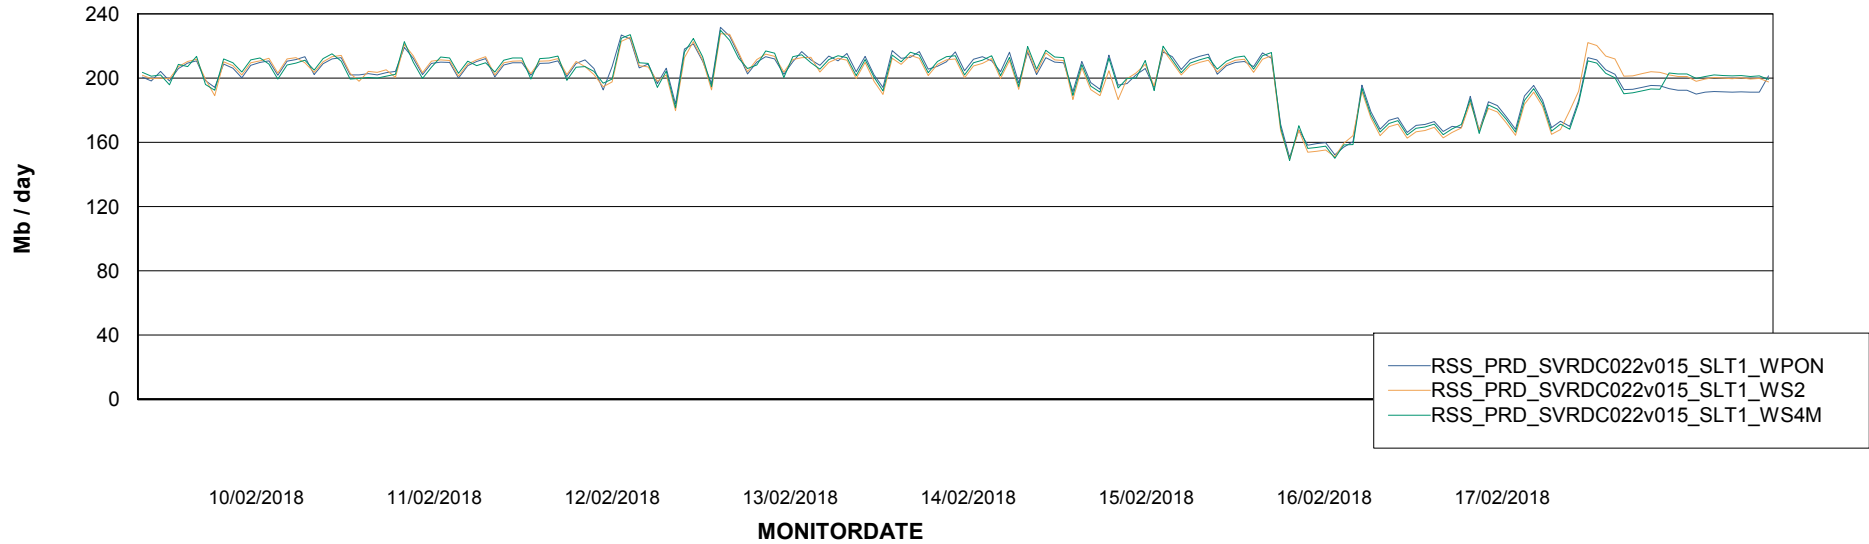

ABSolute Web Component Services

Avg memory used per ABS Web component