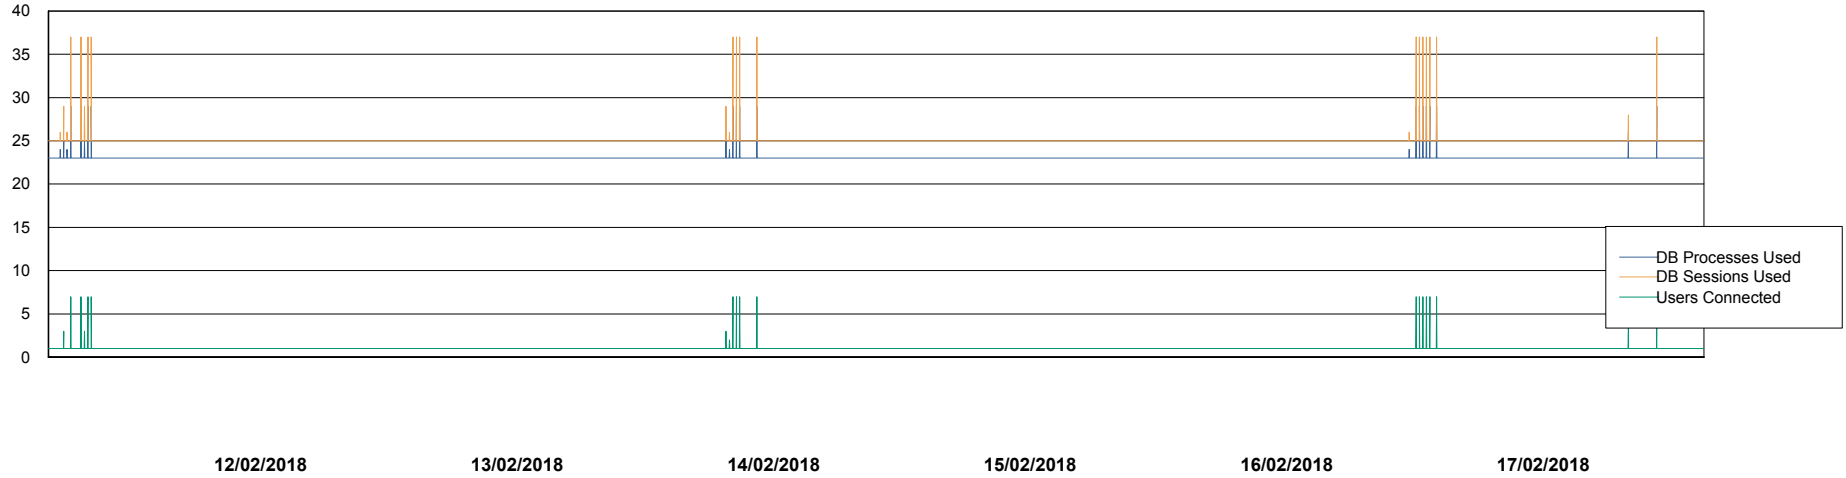

Database Performance RSSDB_Standby

DB Processes Max 150
DB Sessions Max 248