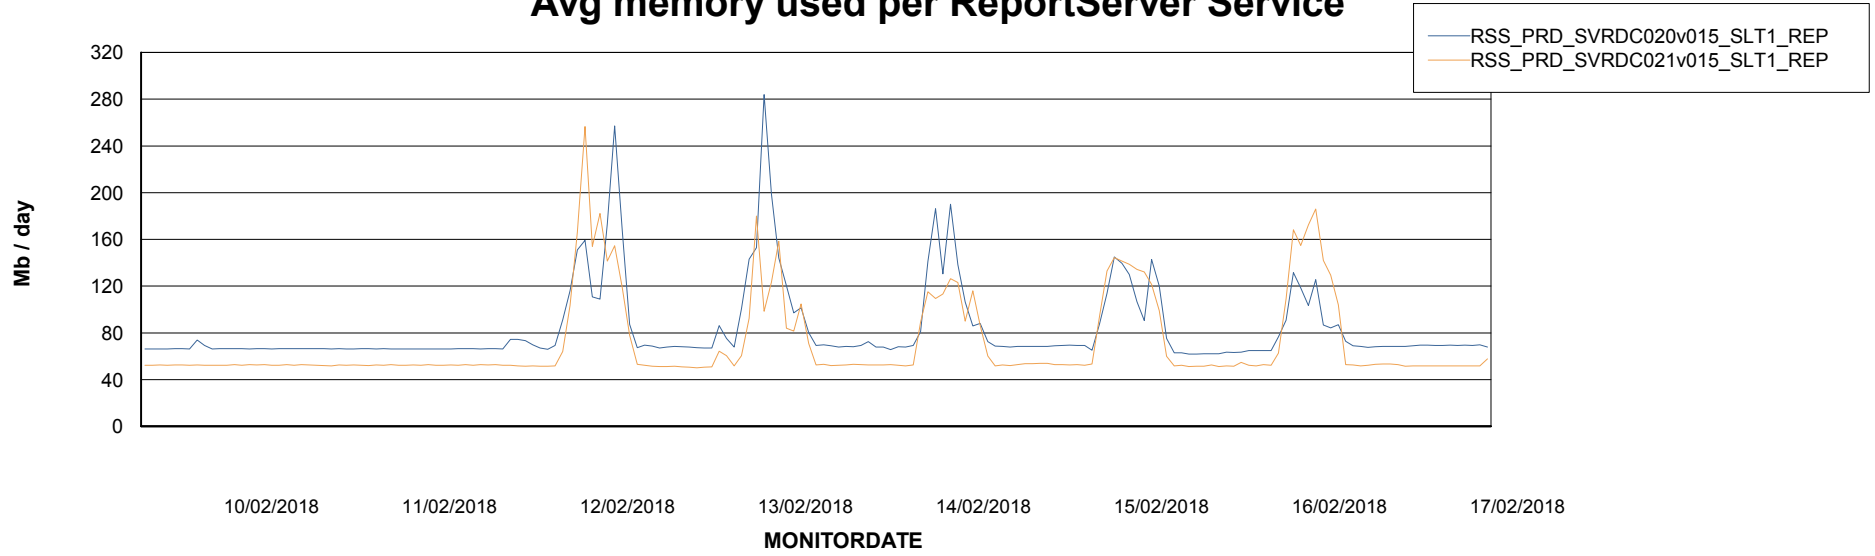

Avg memory used per ABS Server Service

Avg users per day per ABS server

Weekly SLA Customer Report

Customer RSS Production
Database ID 52

ABSSolute Application ReportServer Services

Avg memory used per ReportServer Service