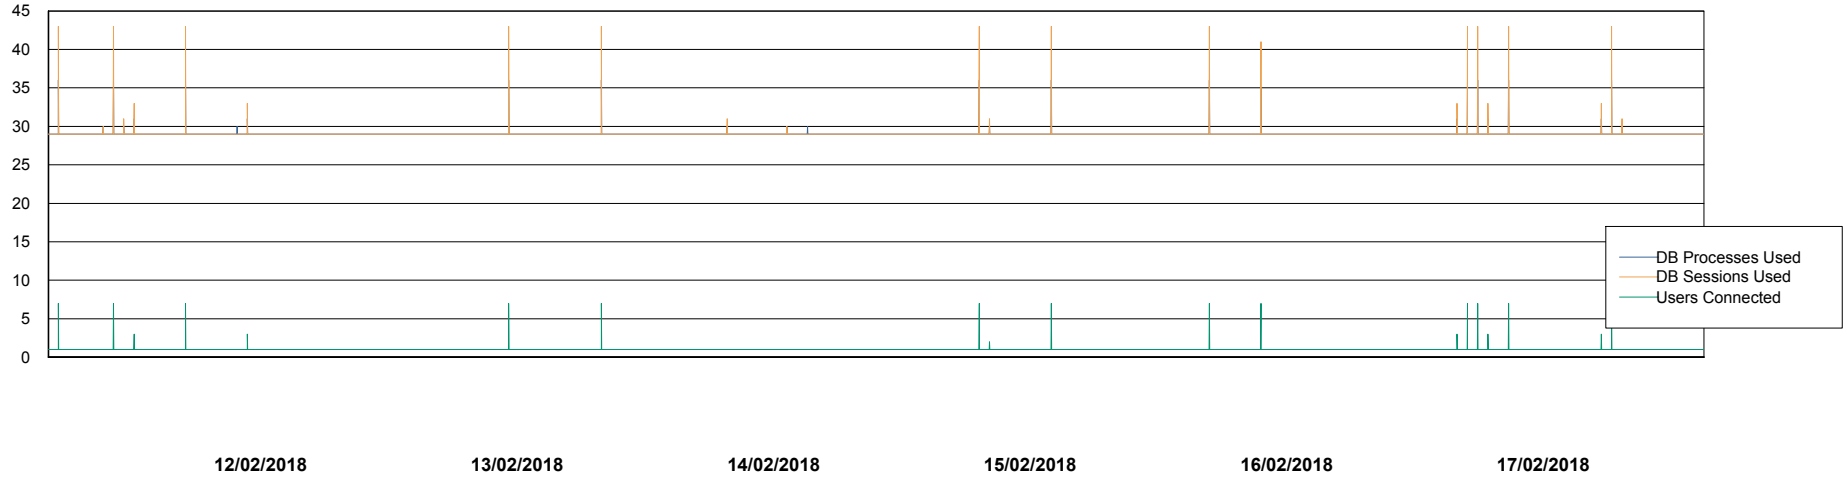

Database Performance PHSDB_Standby

DB Processes Max 500
DB Sessions Max 772