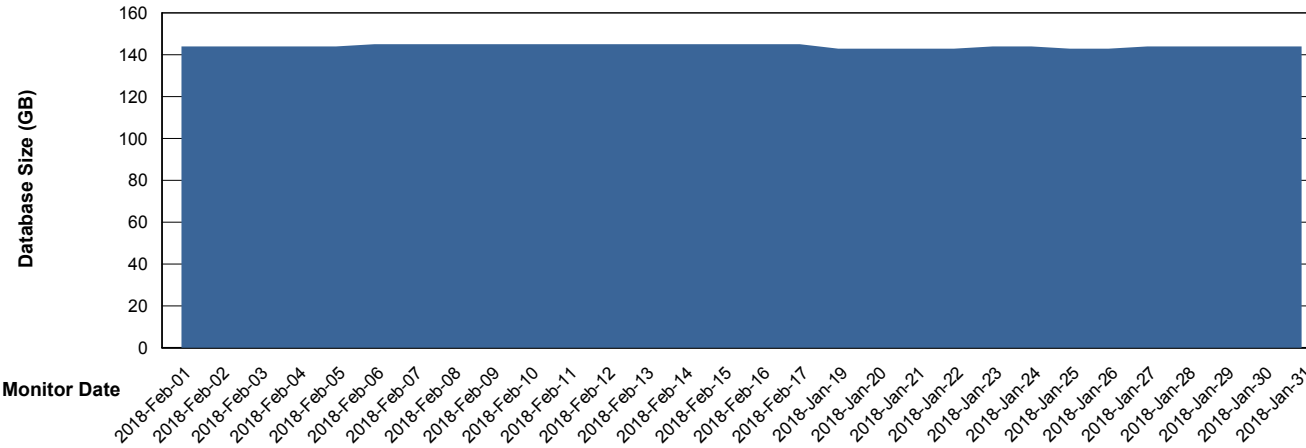

Database Performance PHSDB_Standby

DB Processes Max 500
DB Sessions Max 772

Weekly SLA Customer Report

Customer PHS_Production
 Database ID 47

DATABASE SIZE PHSDB_Production

Database growth over last month