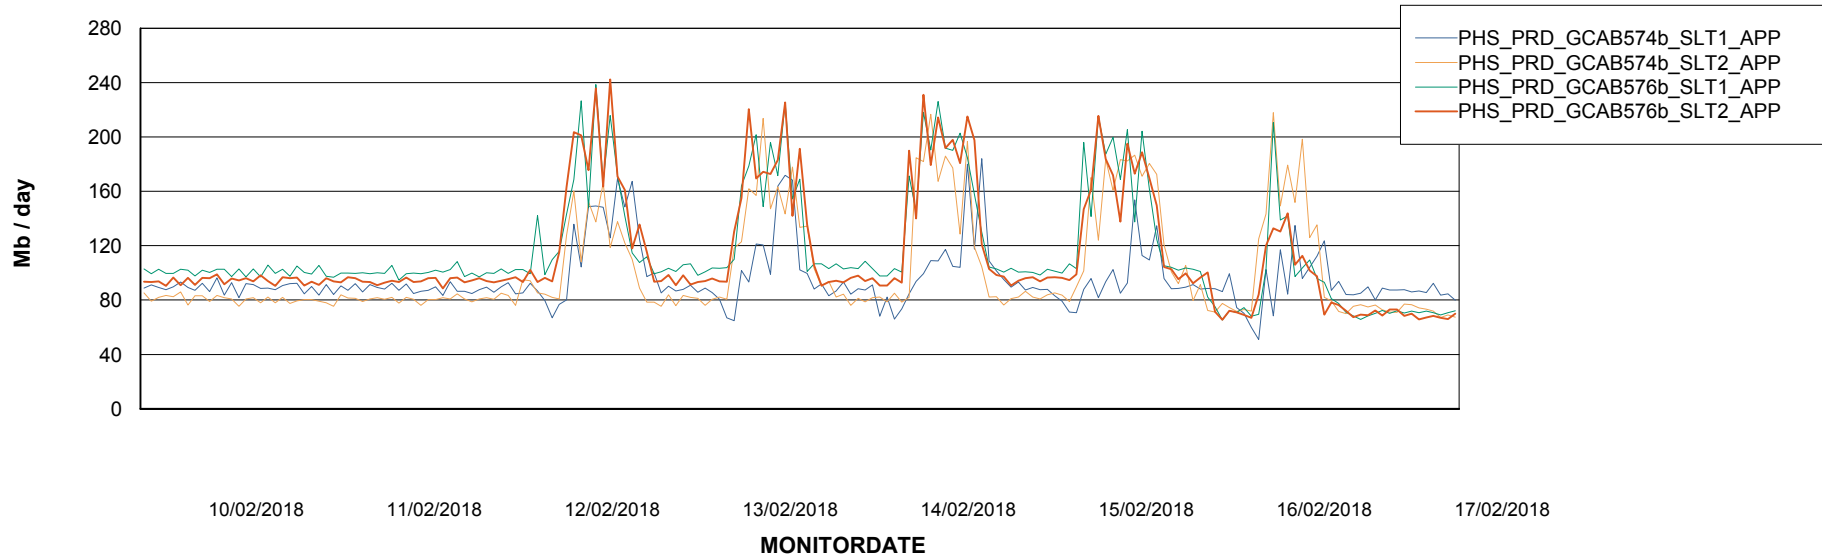

ABSSolute Application Server Services

Avg memory used per ABS Server Service