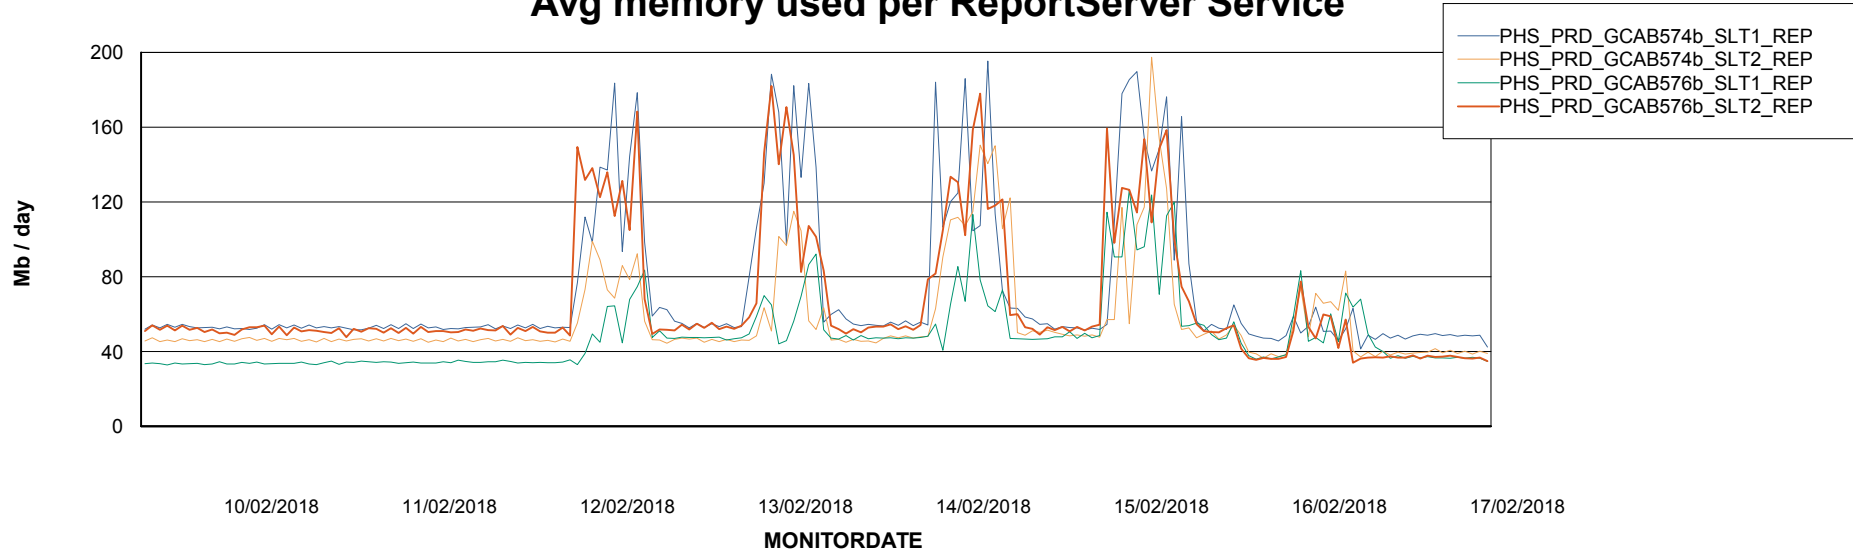

Avg memory used per ABS Server Service

Avg users per day per ABS server

Weekly SLA Customer Report

Customer PHS_Production
Database ID 47

ABSSolute Application ReportServer Services

Avg memory used per ReportServer Service