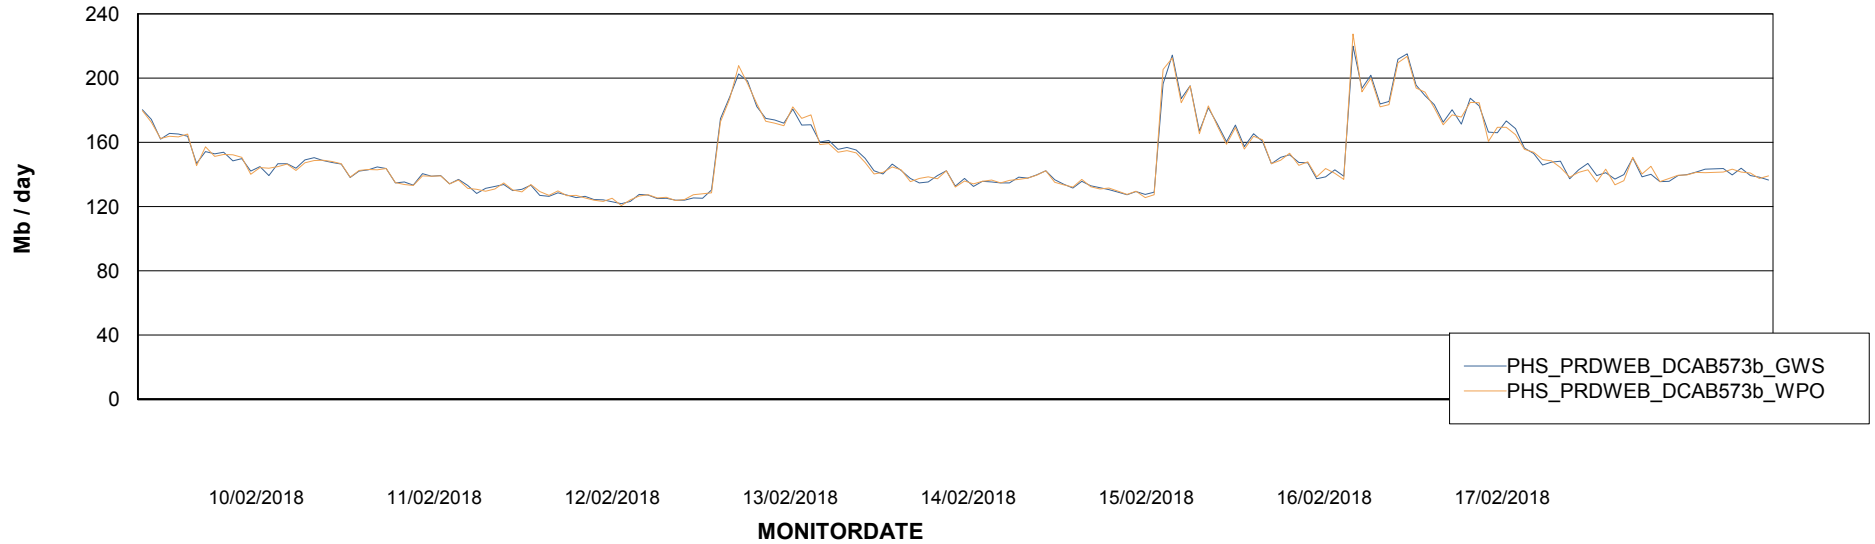

ABSSolute Web Component Services

Avg memory used per ABS Web component