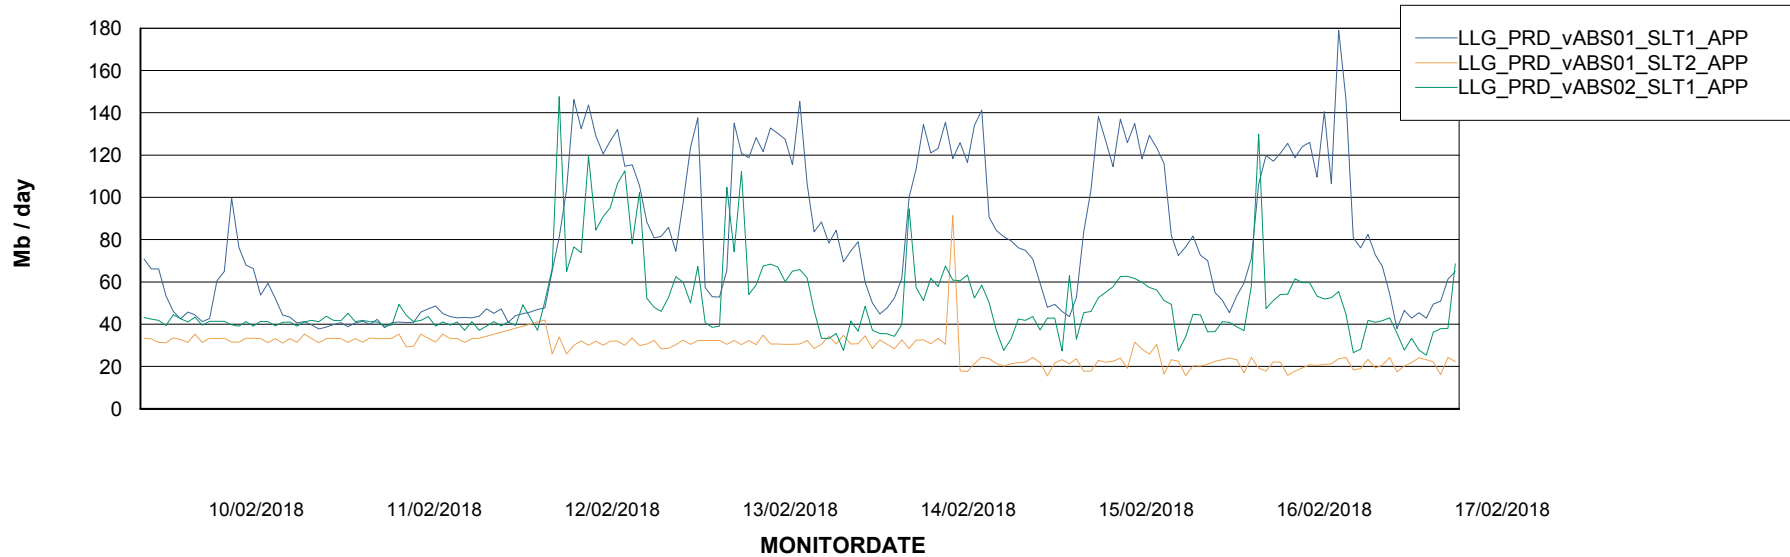

ABSSolute Application Server Services

Avg memory used per ABS Server Service