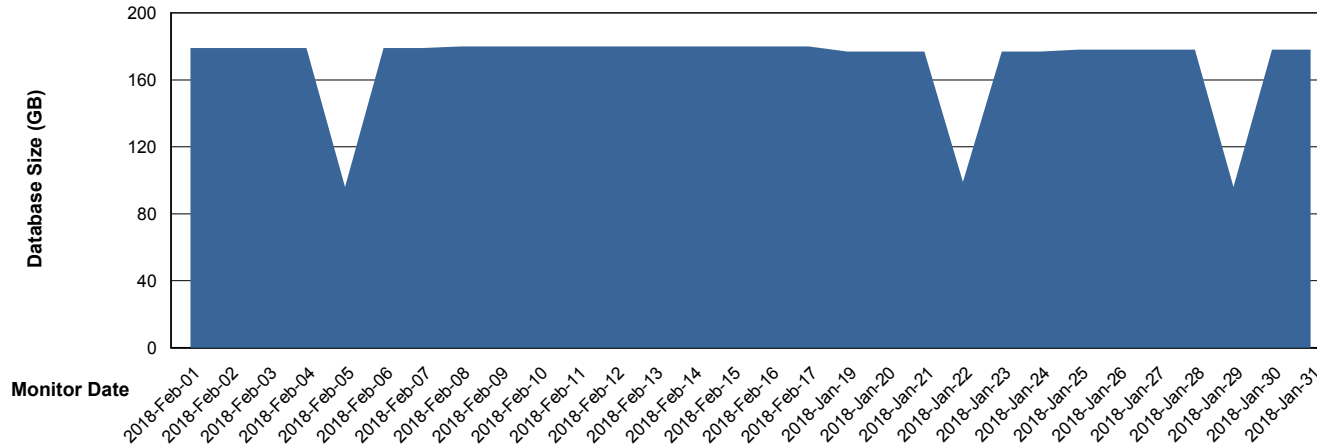

Database Performance LLGDB_Standby

DB Processes Max 520
DB Sessions Max 804

Weekly SLA Customer Report

Customer LLG_Production
Database ID 53

Database Performance LLGDBBI_Production

DB Processes Max 500
DB Sessions Max 780

Weekly SLA Customer Report

Customer LLG_Production
Database ID 53

DATABASE SIZE LLGDB_Production

Database growth over last month

DATABASE SIZE LLGDBBI_Production

Database growth over last month

Weekly SLA Customer Report