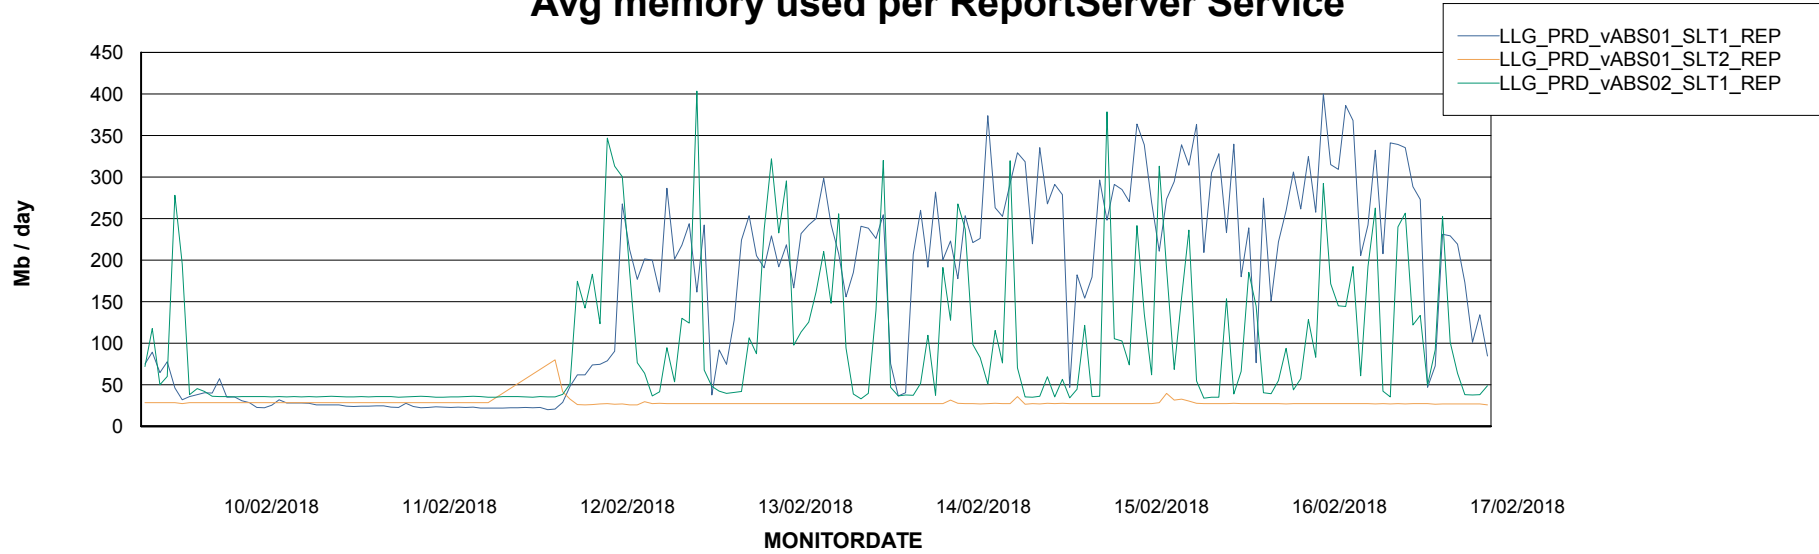

ABSSolute Application ReportServer Services

Avg memory used per ReportServer Service