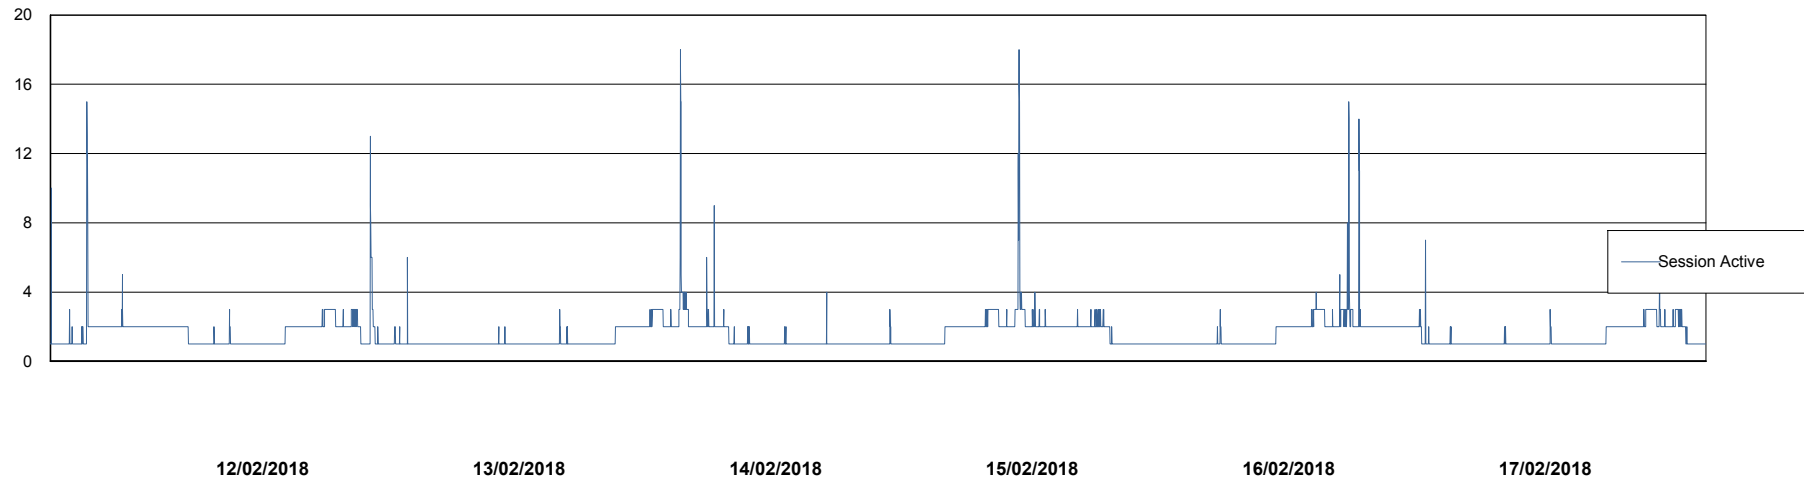

Database Performance LLGDB_Standby

DB Processes Max 520
DB Sessions Max 804

Weekly SLA Customer Report

Customer LLG_Production
Database ID 53

Database Performance LLGDBBI_Production

DB Processes Max 500
DB Sessions Max 780

Weekly SLA Customer Report

Customer LLG_Production
Database ID 53

DATABASE SIZE LLGDB_Production

Database growth over last month

DATABASE SIZE LLGDBBI_Production

Database growth over last month

Weekly SLA Customer Report