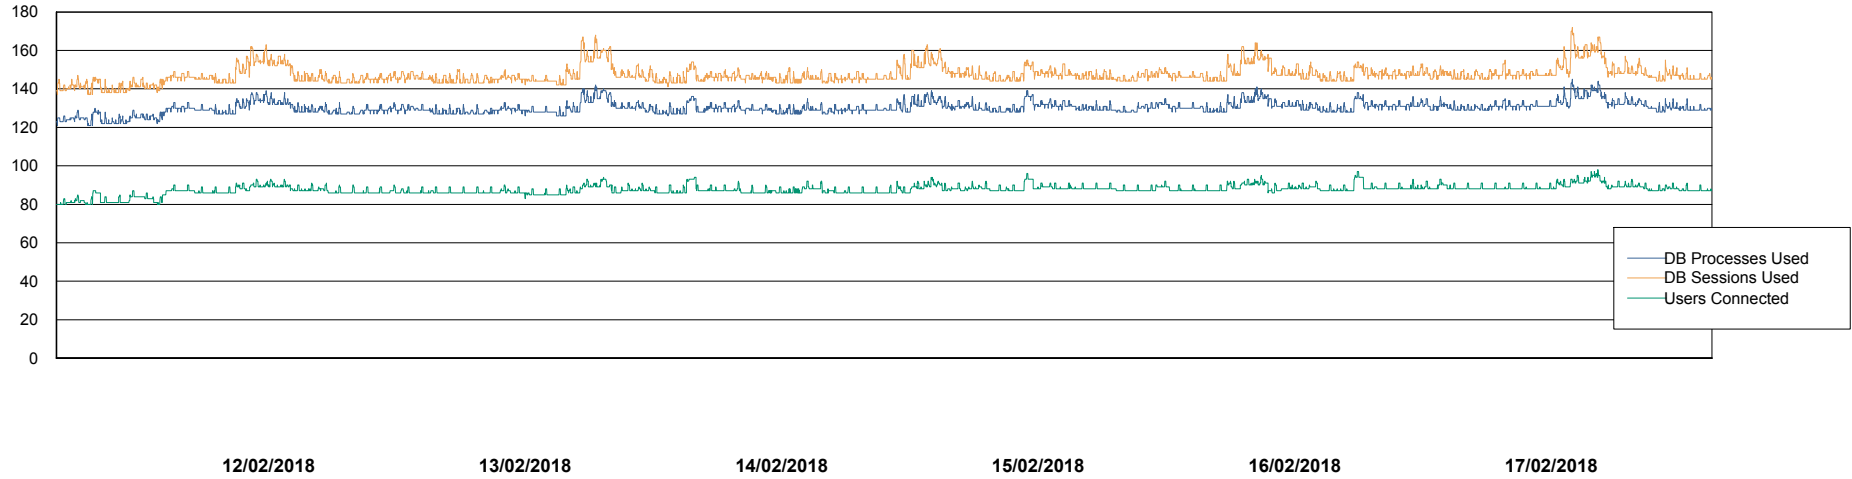

Database Performance LLGDB_Production

DB Processes Max 520
DB Sessions Max 804