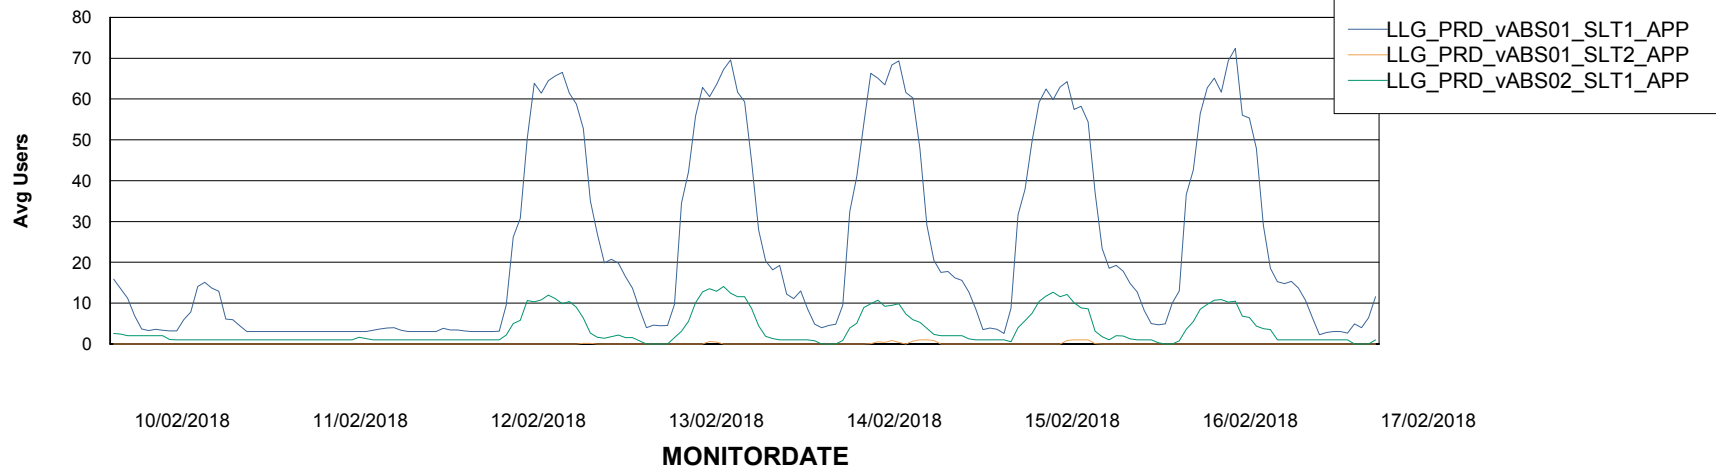

Weekly SLA Customer Report

Customer LLG_Production
Database ID 53

ABSSolute Application Server Services

Avg memory used per ABS Server Service

Avg users per day per ABS server

Weekly SLA Customer Report

Customer LLG_Production
Database ID 53