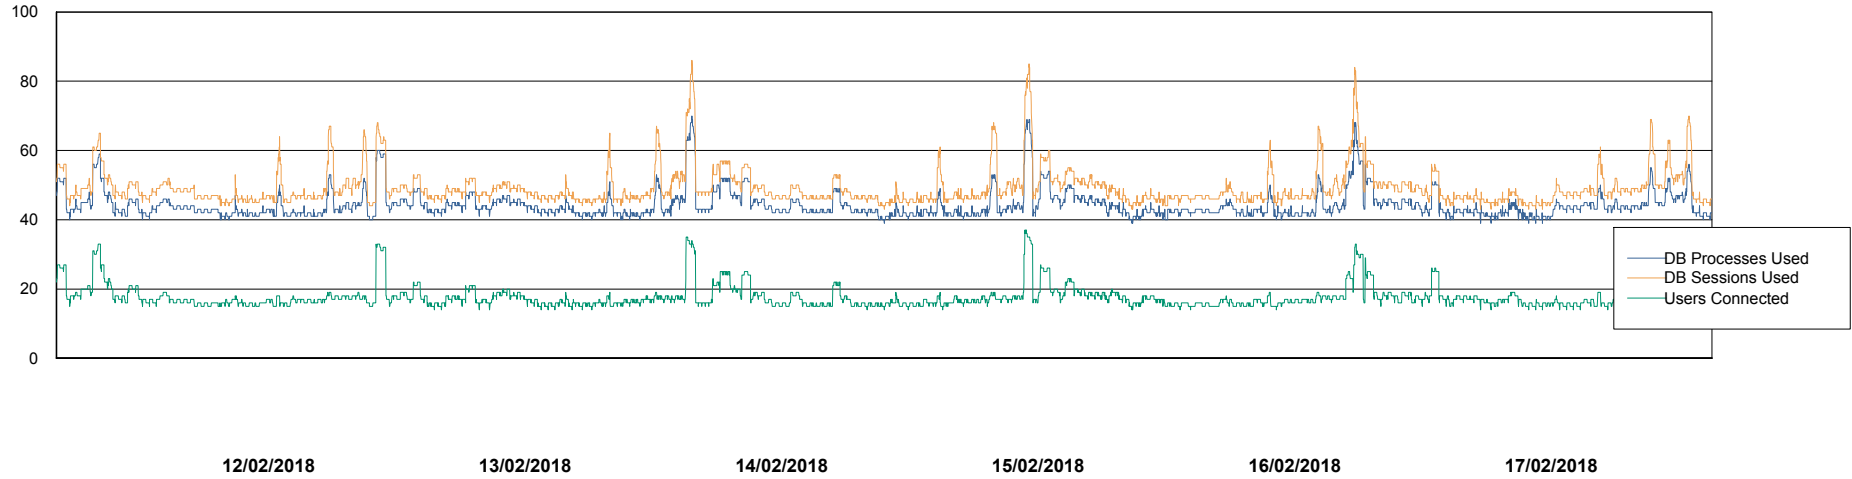

Database Performance LLGDB_Standby

DB Processes Max 520
DB Sessions Max 804

Weekly SLA Customer Report

Customer LLG_Production
Database ID 53

Database Performance LLGDBBI_Production

DB Processes Max 500
DB Sessions Max 780