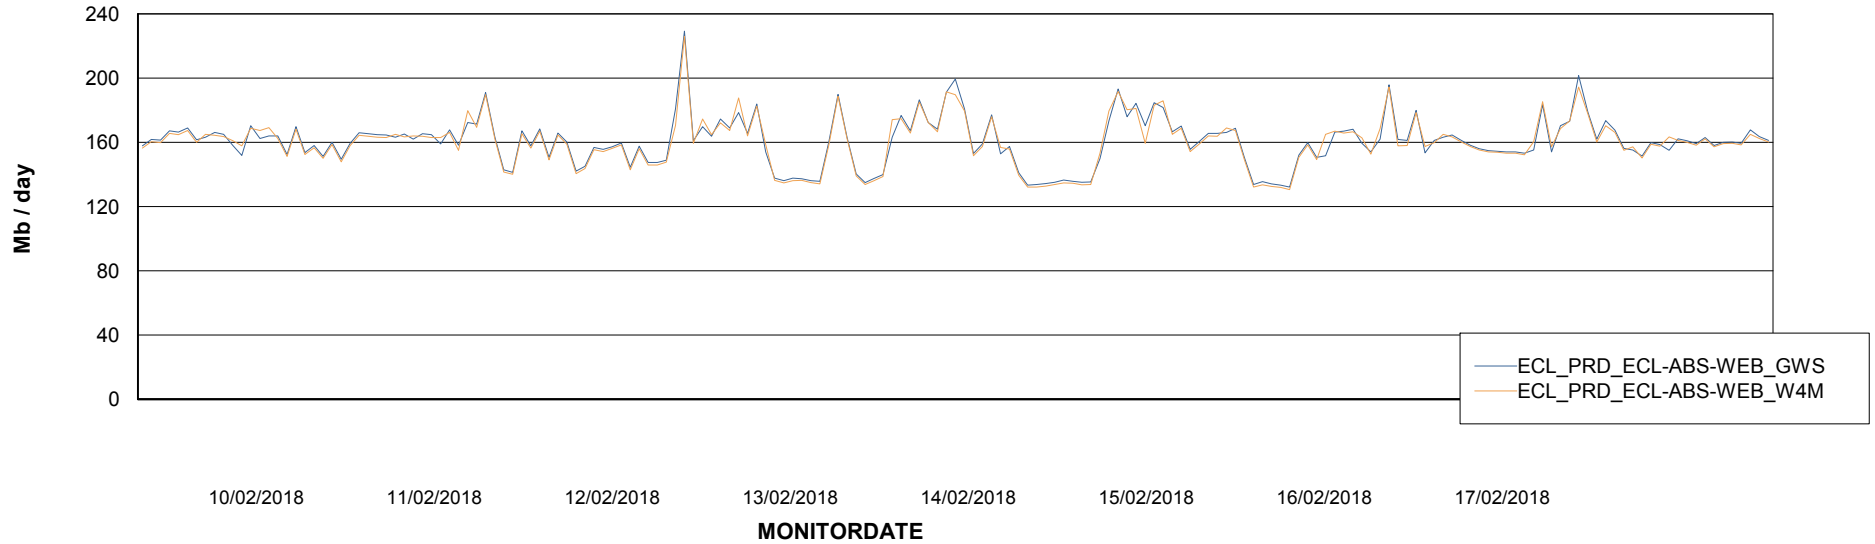

ABSSolute Web Component Services

Avg memory used per ABS Web component