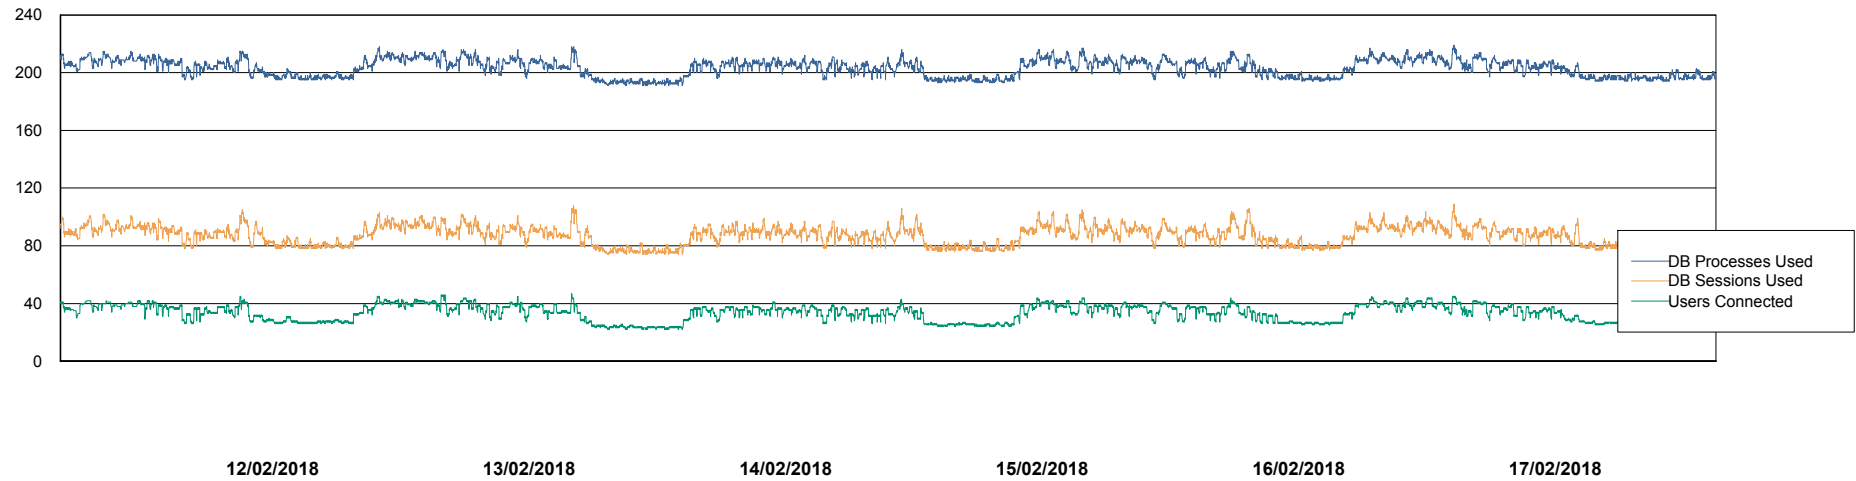

Database Performance ECLDB_Production