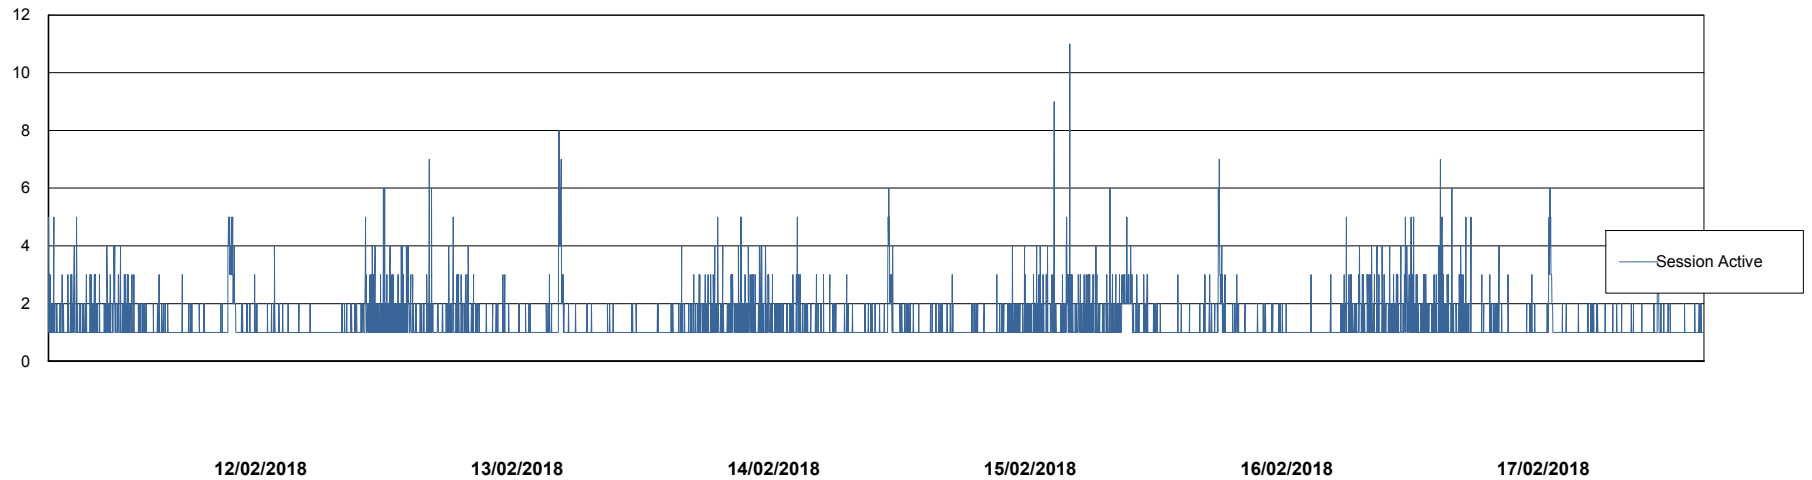

Database Performance ECLDB_Production