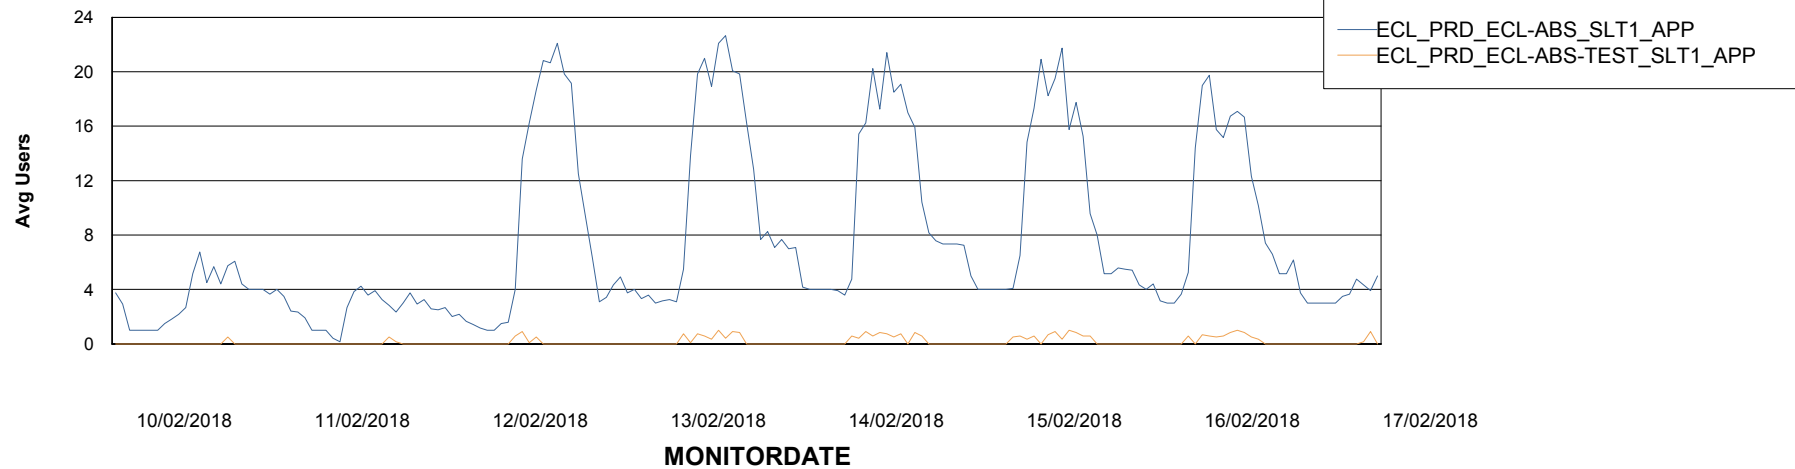

Avg users per day per ABS server