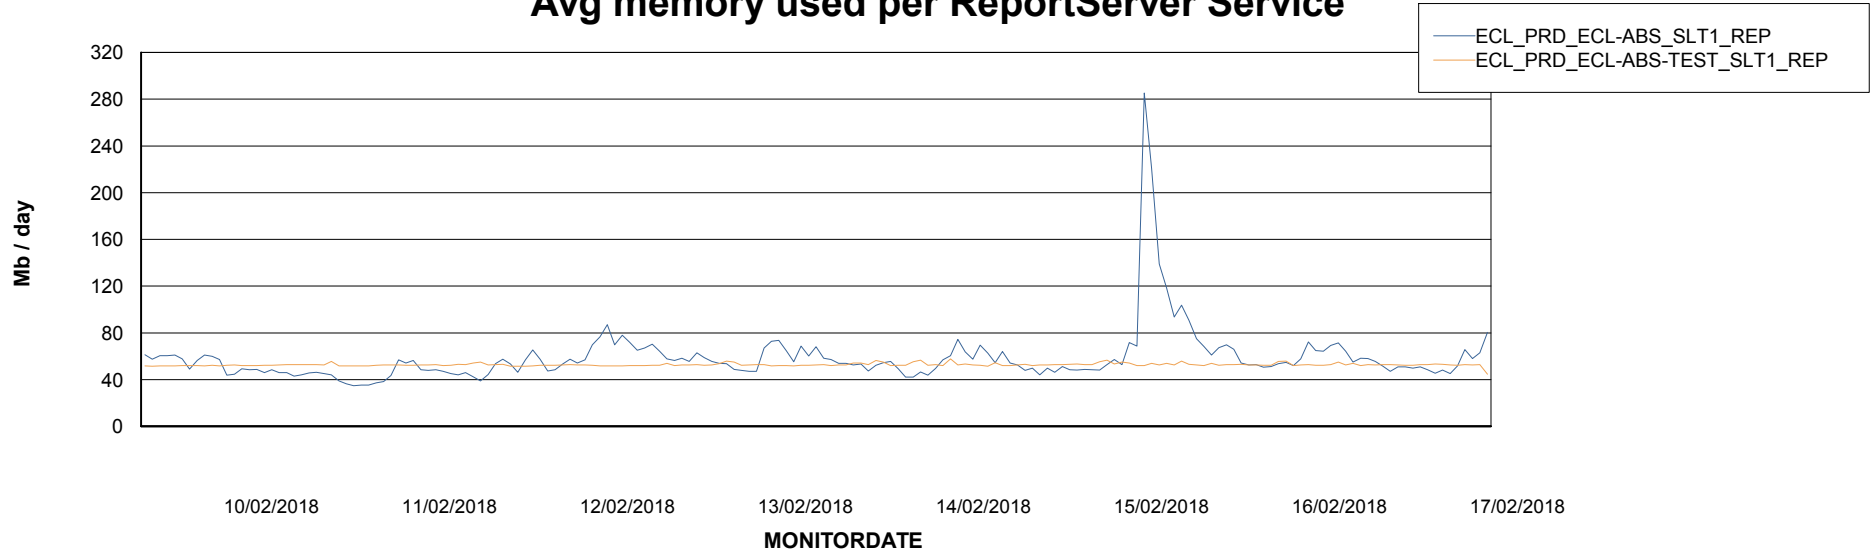

ABSSolute Application ReportServer Services

Avg memory used per ReportServer Service