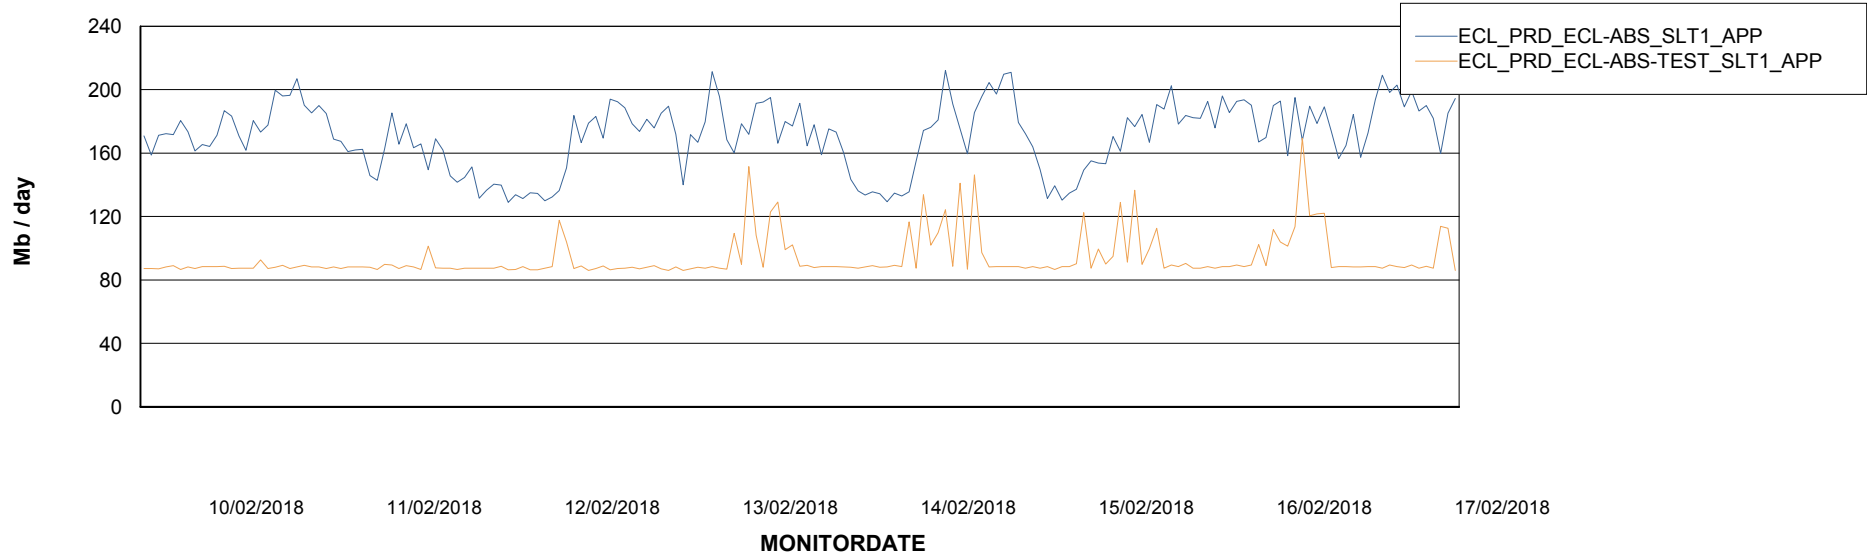

ABSSolute Application Server Services

Avg memory used per ABS Server Service