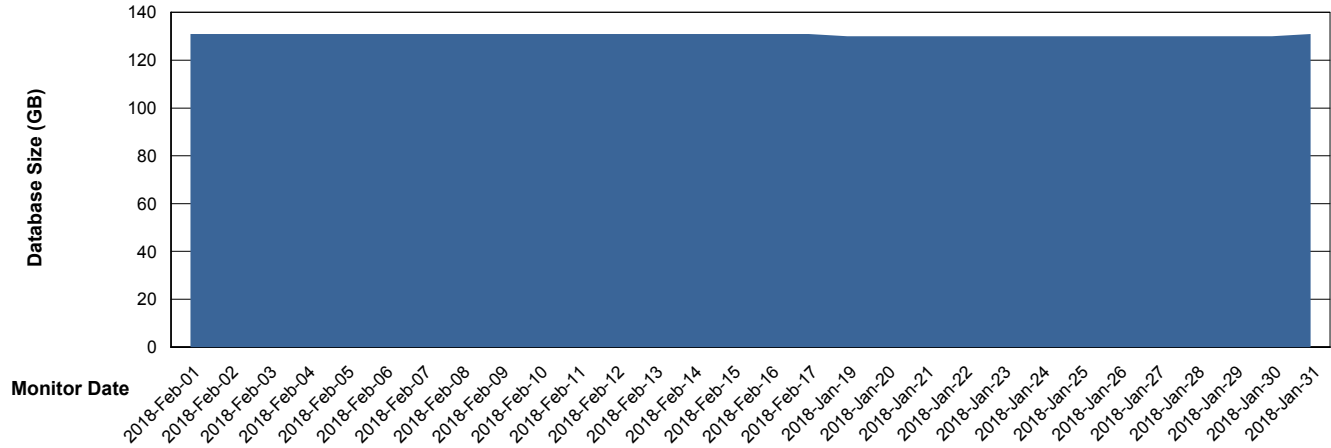

Customer DFD Production
Database ID 39

Database Performance DFDDDBI_Production

Weekly SLA Customer Report

Customer DFD Production
Database ID 39

DATABASE SIZE DFDDDB_Production

Database growth over last month