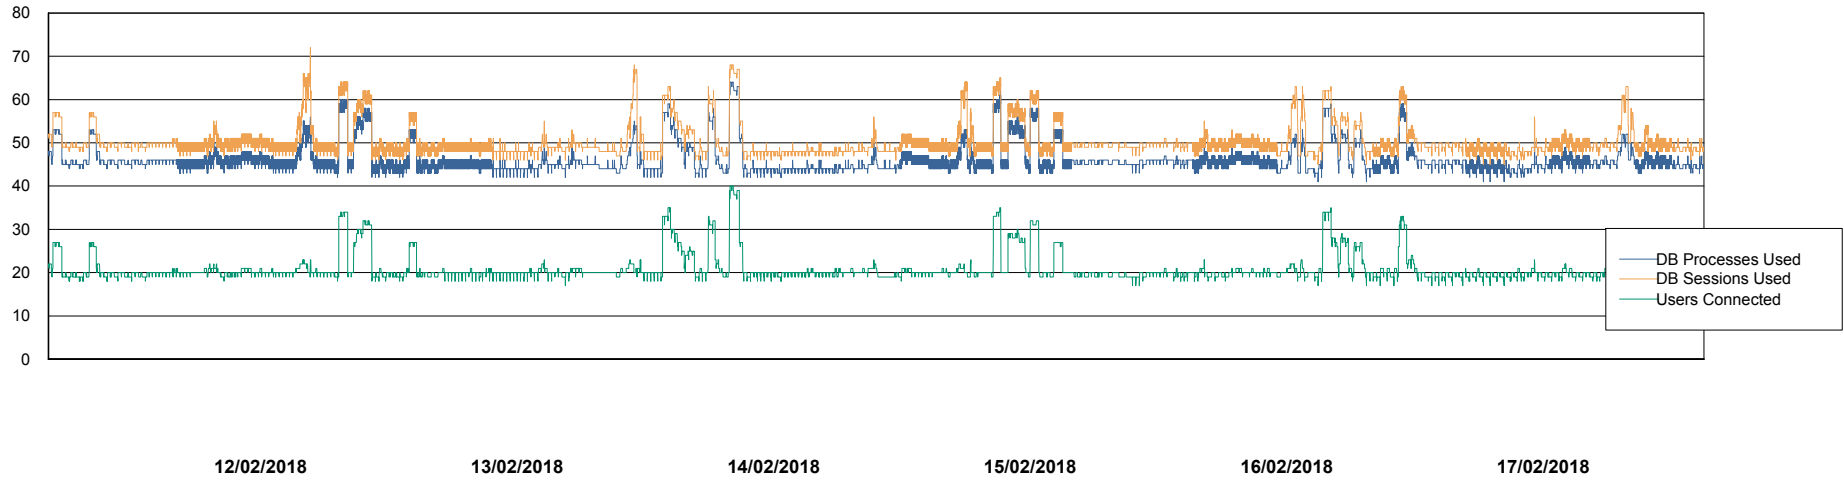

Database Performance DFDDDBI_Production