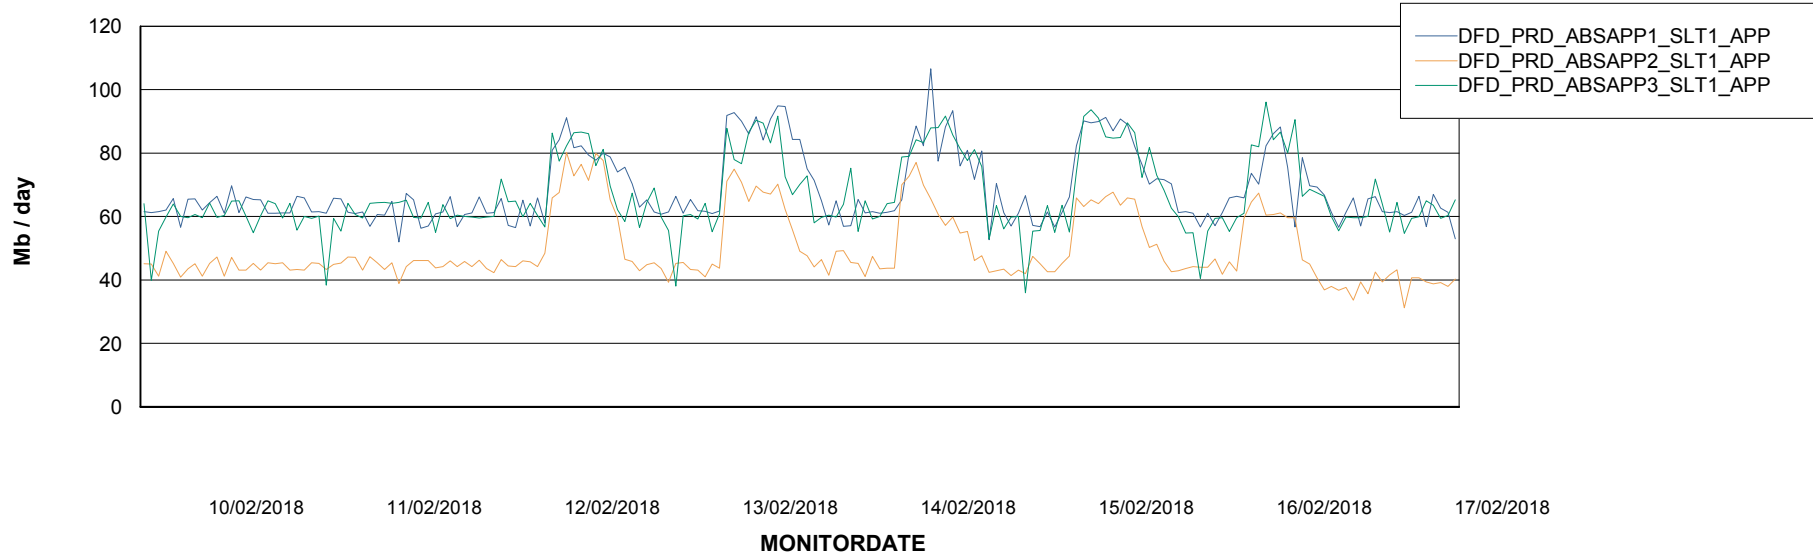

ABSSolute Application Server Services

Avg memory used per ABS Server Service