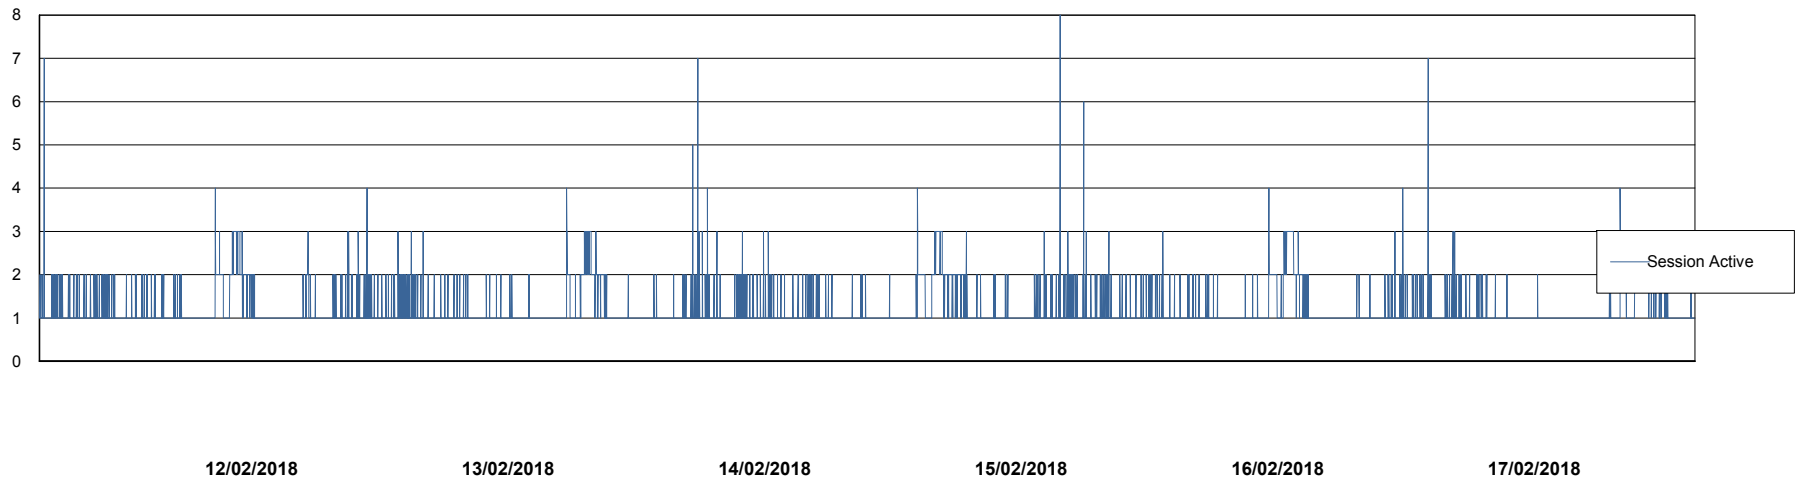

Database Performance DFDDB_Production