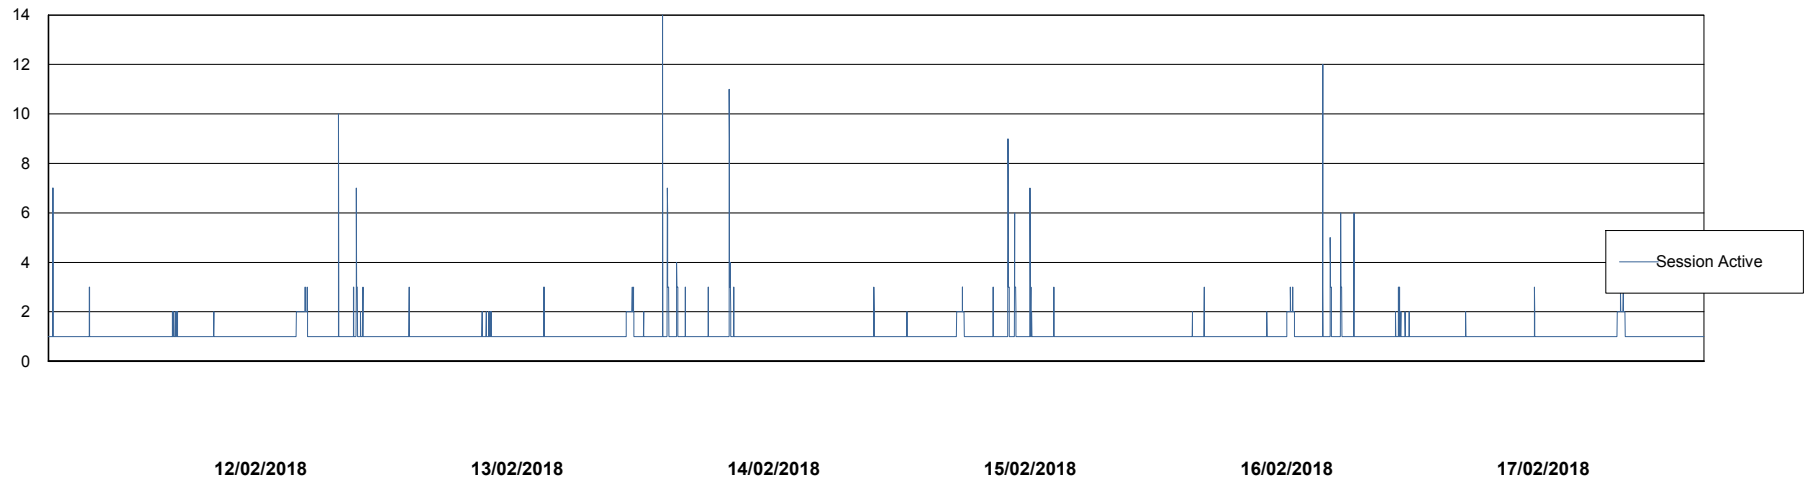

Database Performance DFDDDBI_Production