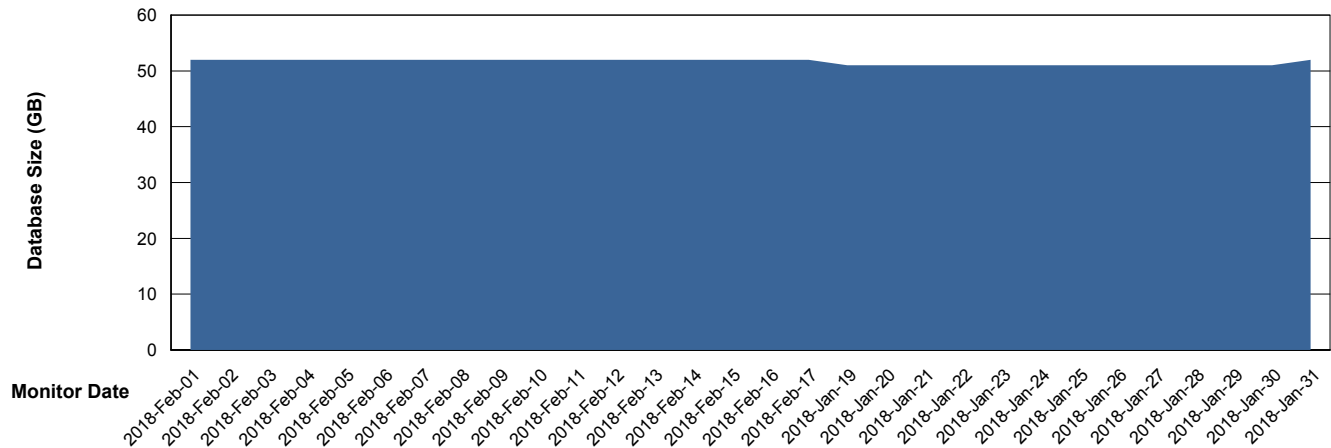

DATABASE SIZE DFDDDBI_Production

Database growth over last month