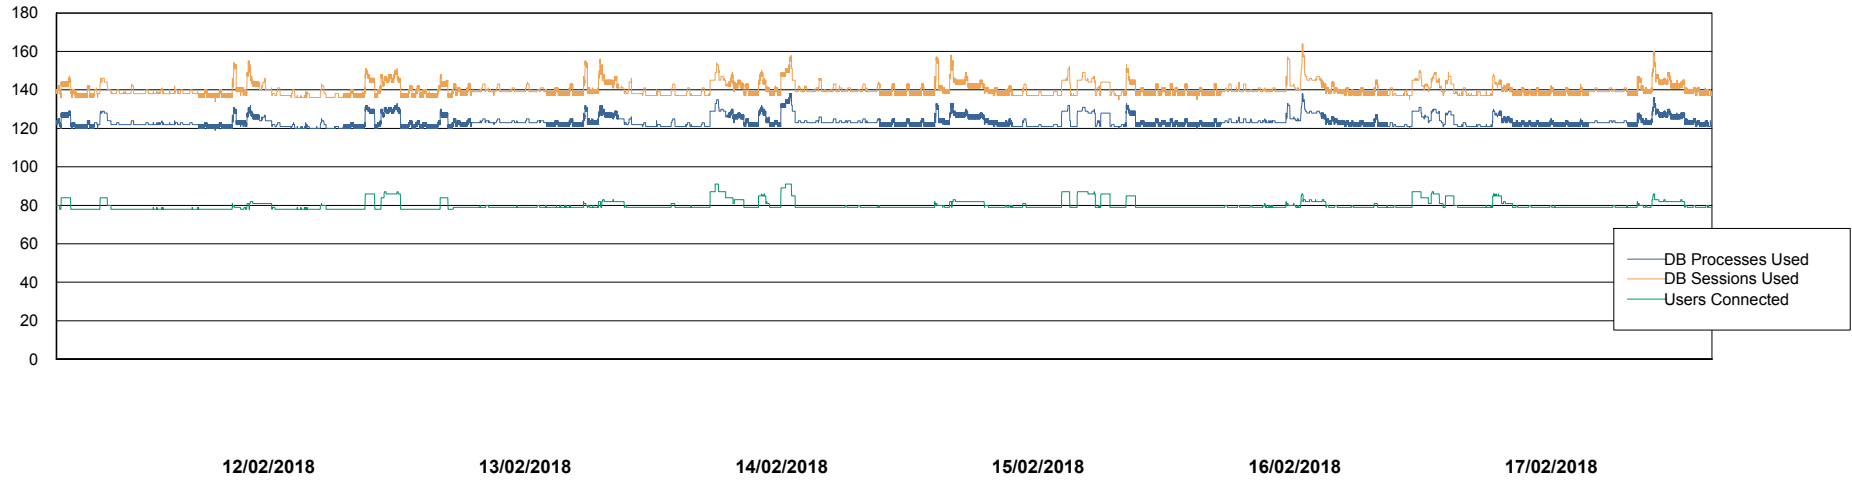

Database Performance DFDDB_Production