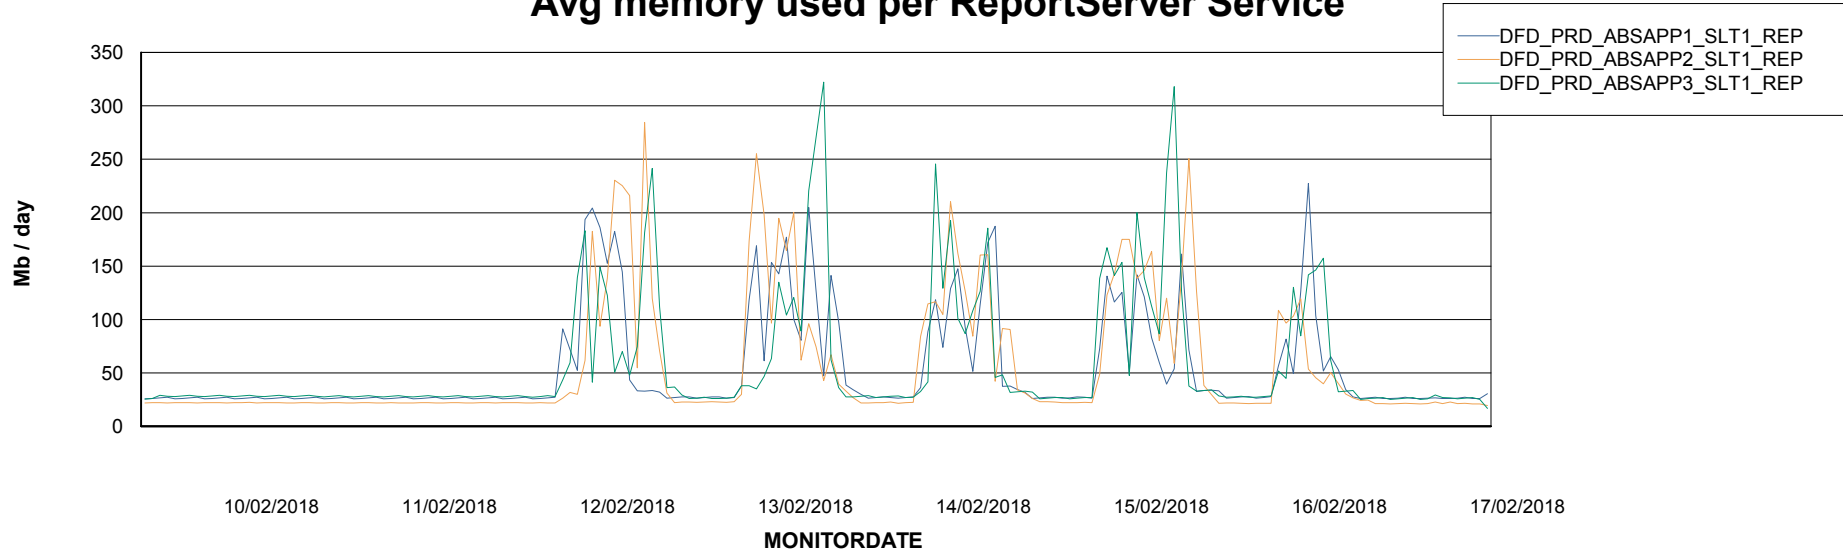

Avg memory used per ABS Server Service

Avg users per day per ABS server

Weekly SLA Customer Report

Customer DFD Production
Database ID 39

ABSSolute Application ReportServer Services

Avg memory used per ReportServer Service