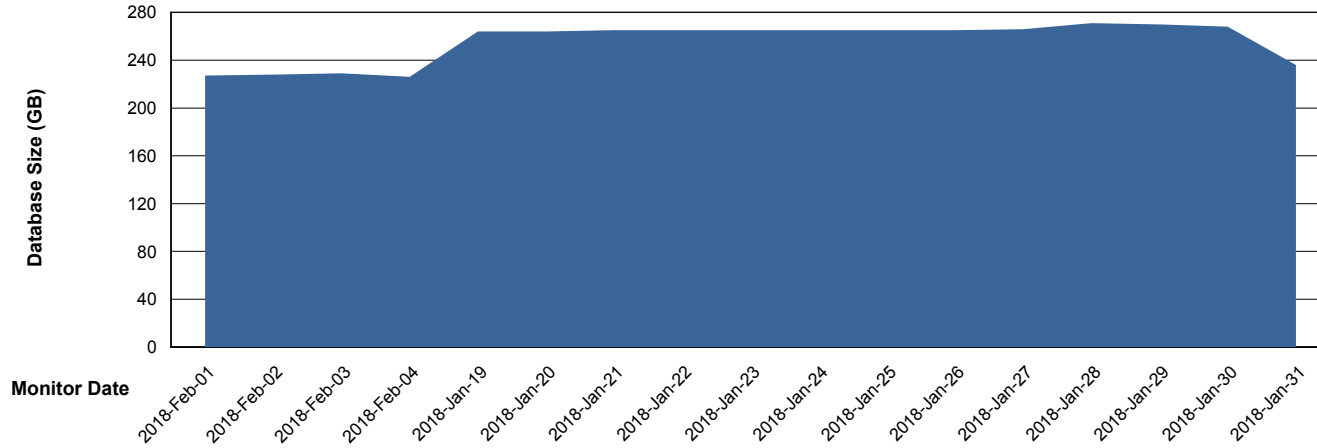

Weekly SLA Customer Report

Customer CSC_Production
Database ID 50

Harddisk Usage CSC_PRD_WEBSRV

17/02/2018	44
16/02/2018	44
15/02/2018	44
14/02/2018	44
13/02/2018	44
12/02/2018	44
11/02/2018	44

Weekly SLA Customer Report

Customer CSC_Production
Database ID 50

DATABASE SIZE CSCDB_Primary

Database growth over last month

Weekly SLA Customer Report

Customer CSC_Production
Database ID 50

Standby Database Health CSC_Production

Recovery lag for last 7 days