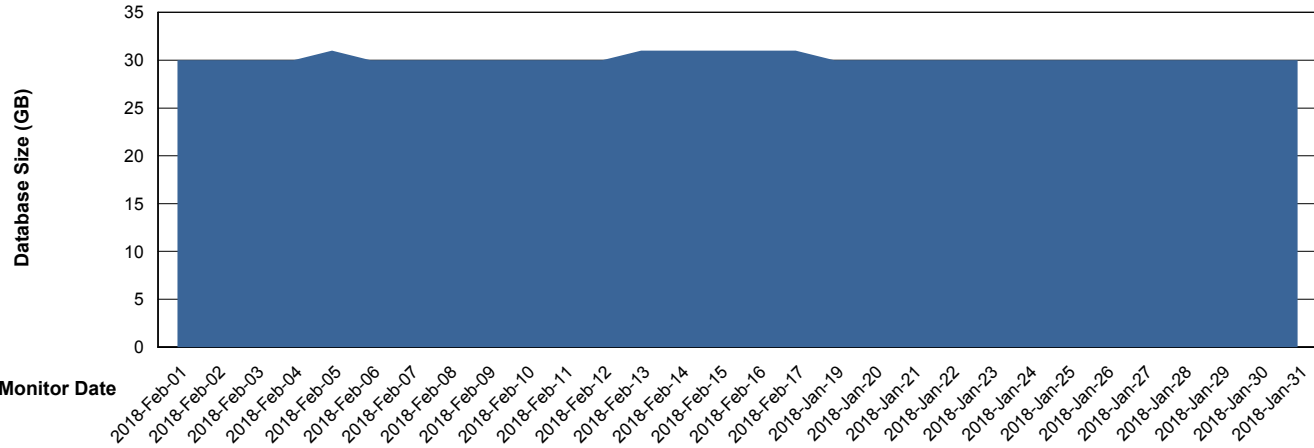

Weekly SLA Customer Report

Customer CIW Production
Database ID 45

Database Performance CIWDB_Production

Weekly SLA Customer Report

Customer CIW Production
Database ID 45

Database Performance CIWDB_Standby

Weekly SLA Customer Report

Customer CIW Production
 Database ID 45

DATABASE SIZE CIWDB_Production

Database growth over last month

Database Tablespace CIWDB_Production

Date	Tablespace Name	Filesize (Gb)	Usedsize (Gb)	Percentage free
17/02/2018	ABSDATA	2	26	13
	INDX	2	3	25
16/02/2018	ABSDATA	2	26	13
	INDX	2	3	25
15/02/2018	ABSDATA	2	26	13
	INDX	2	3	25
14/02/2018	ABSDATA	2	26	13
	INDX	2	3	25
13/02/2018	ABSDATA	2	26	13
	INDX	2	3	25
12/02/2018	ABSDATA	2	26	13
	INDX	2	3	25
11/02/2018	ABSDATA	2	26	13
	INDX	2	3	25