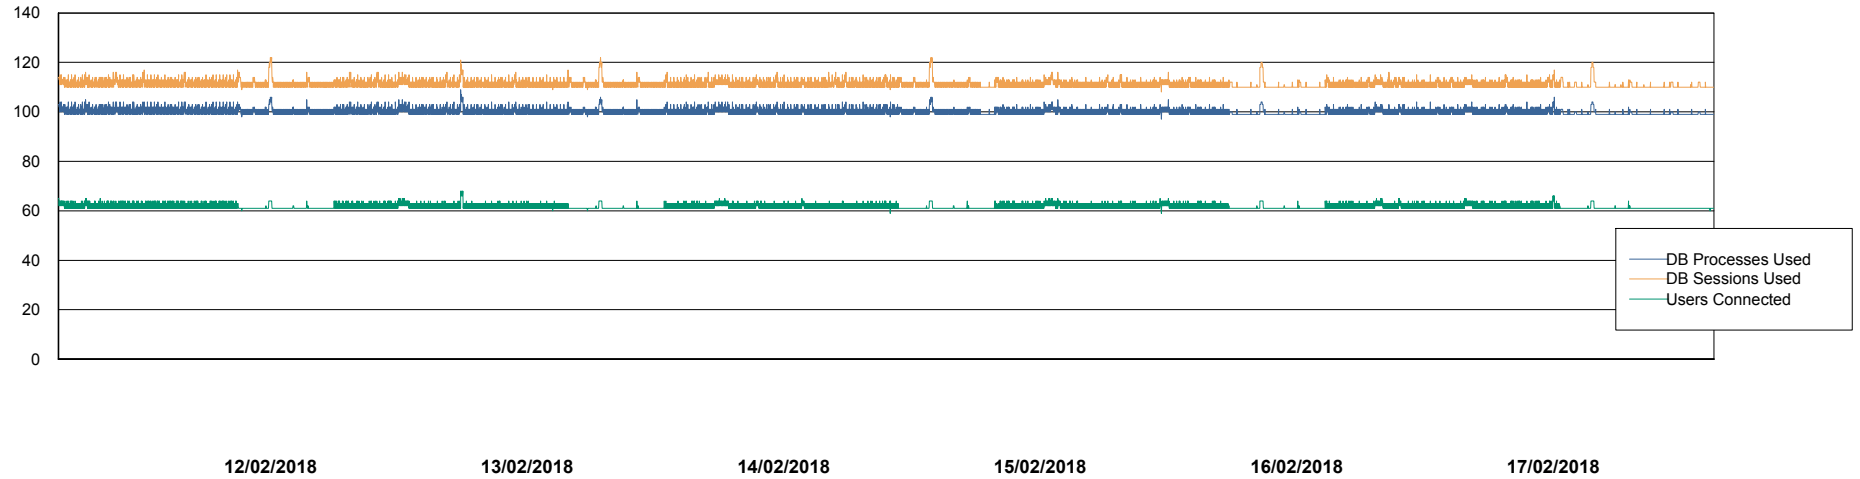

Harddisk Usage CIW_PRD_ORACLE2

	Free disk space on c: (%)	Total disk space on c: (Gb)	Free disk space on d: (%)	Total disk space on d: (Gb)	Free disk space on e: (%)	Total disk space on e: (Gb)
17/02/2018	96	701	64	700	100	830
16/02/2018	96	701	64	700	100	830
15/02/2018	96	701	64	700	100	830
14/02/2018	96	701	64	700	100	830
13/02/2018	96	701	64	700	100	830
12/02/2018	96	701	64	700	100	830
11/02/2018	96	701	64	700	100	830

Weekly SLA Customer Report

Customer CIW Production
Database ID 45

Database Performance CIWDB_Production

Weekly SLA Customer Report

Customer CIW Production
Database ID 45

Database Performance CIWDB_Standby

Weekly SLA Customer Report