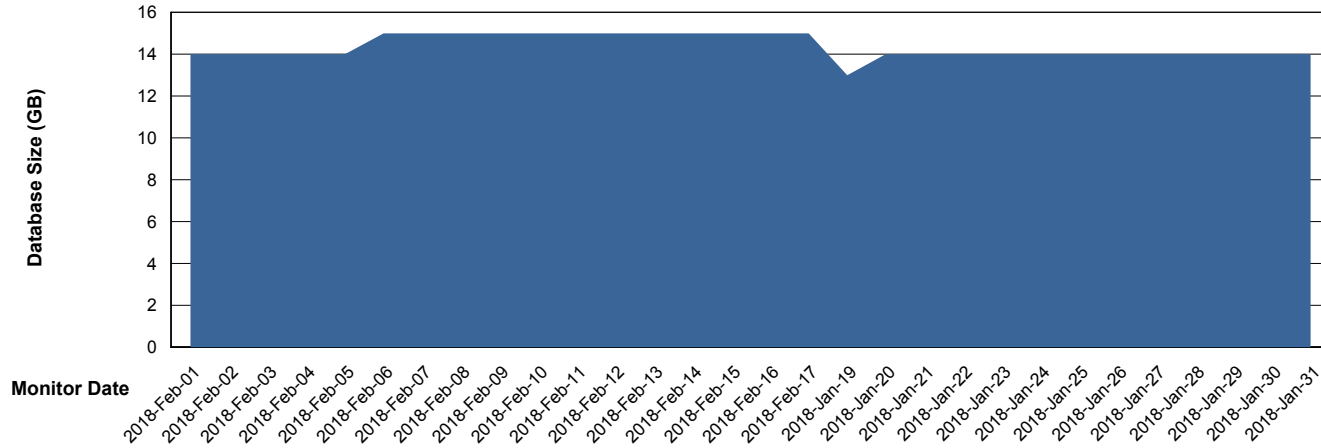

Customer BGG_Production
Database ID 58

Database Performance BGGDB_Standby

Weekly SLA Customer Report

Customer BGG_Production
Database ID 58

DATABASE SIZE BGGDB_BI

Database growth over last month

DATABASE SIZE BGGDB_Production

Database growth over last month

Weekly SLA Customer Report

Customer BGG_Production
Database ID 58

Database Tablespace BGGDB_BI

Date	Tablespace Name	Filesize (Gb)	Usedsize (Gb)	Percentage free
17/02/2018	ABSDATA	2	7	30
	INDX	2	7	22
16/02/2018	ABSDATA	2	7	30
	INDX	2	7	22
15/02/2018	ABSDATA	2	7	30
	INDX	2	7	13
14/02/2018	ABSDATA	2	7	30
	INDX	2	7	13
13/02/2018	ABSDATA	2	7	30
	INDX	2	7	13
12/02/2018	ABSDATA	2	7	30
	INDX	2	7	13
11/02/2018	ABSDATA	2	7	30
	INDX	2	7	13