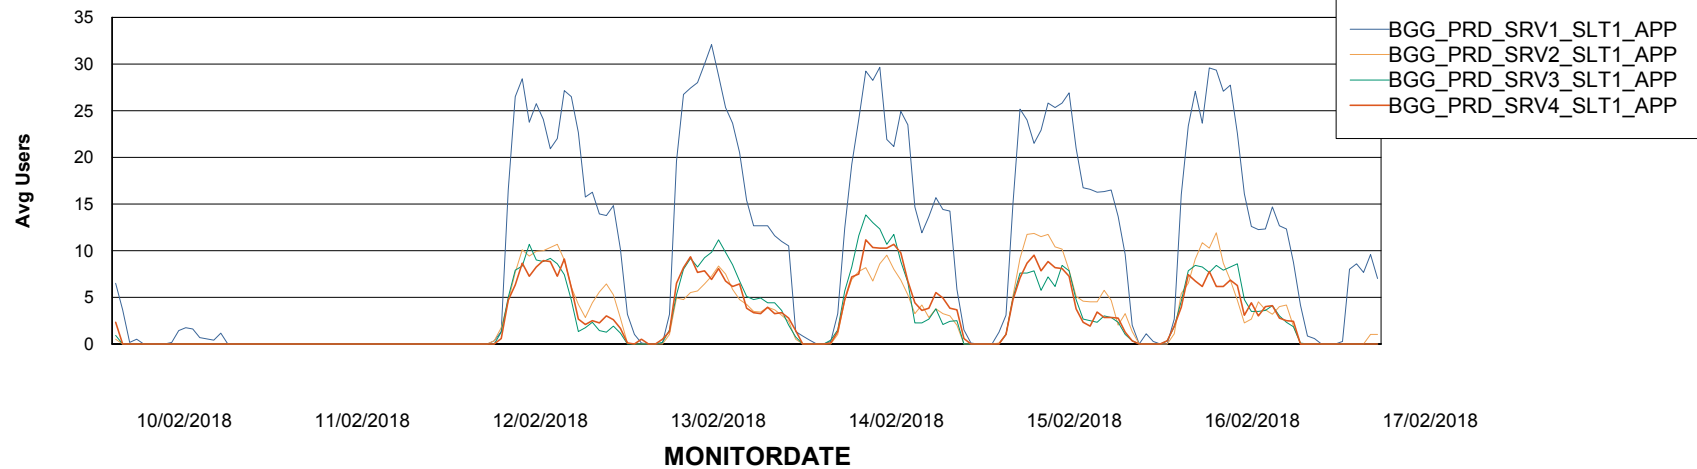

Avg users per day per ABS server