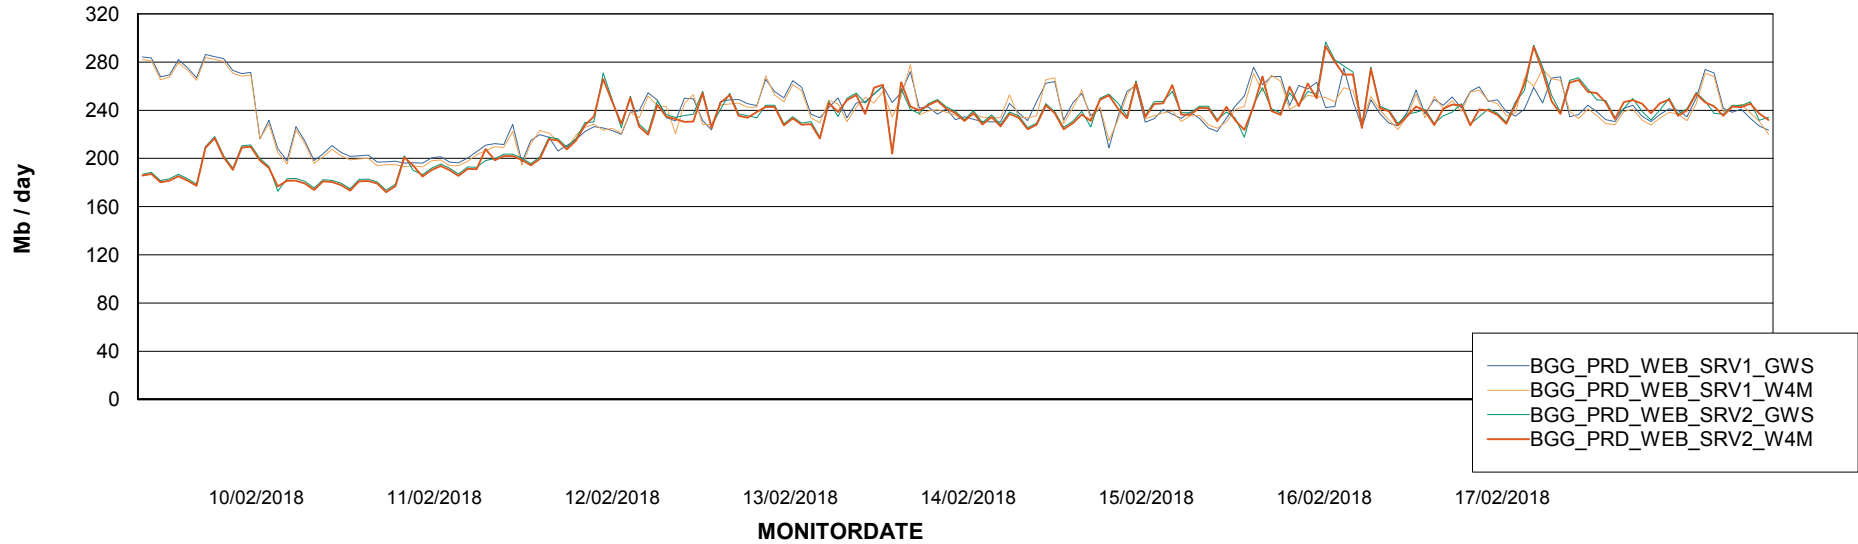

ABSSolute Web Component Services

Avg memory used per ABS Web component