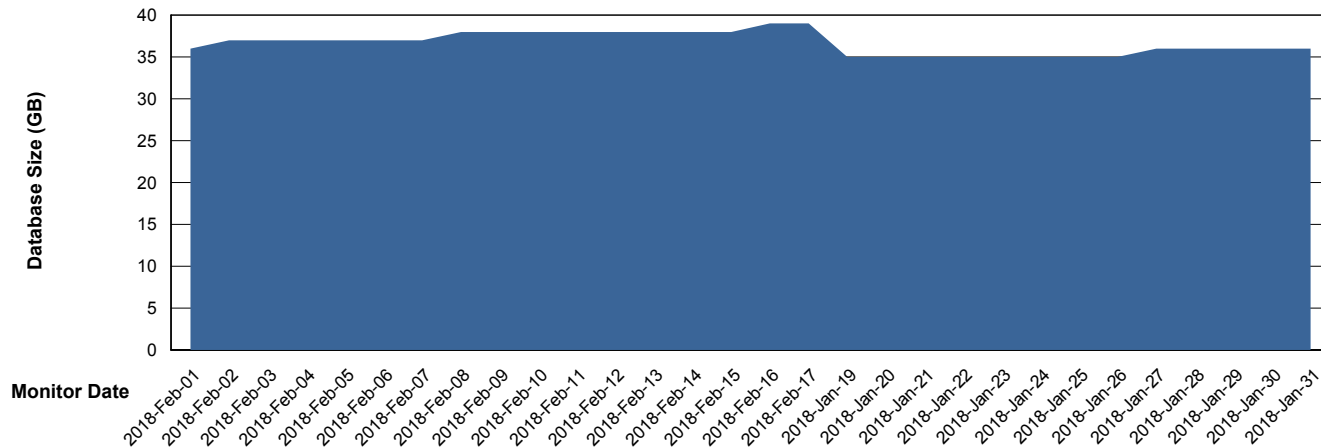

Customer BGG_Production
Database ID 58

Database Performance BGGDB_Standby

Weekly SLA Customer Report

Customer BGG_Production
Database ID 58

DATABASE SIZE BGGDB_BI

Database growth over last month

DATABASE SIZE BGGDB_Production

Database growth over last month

Weekly SLA Customer Report

Customer BGG_Production
Database ID 58

Database Tablespace BGGDB_BI

Date	Tablespace Name	Filesize (Gb)	Usedsize (Gb)	Percentage free
17/02/2018	ABSDATA	2	7	30
	INDX	2	7	22
16/02/2018	ABSDATA	2	7	30
	INDX	2	7	22
15/02/2018	ABSDATA	2	7	30
	INDX	2	7	13
14/02/2018	ABSDATA	2	7	30
	INDX	2	7	13
13/02/2018	ABSDATA	2	7	30
	INDX	2	7	13
12/02/2018	ABSDATA	2	7	30
	INDX	2	7	13
11/02/2018	ABSDATA	2	7	30
	INDX	2	7	13