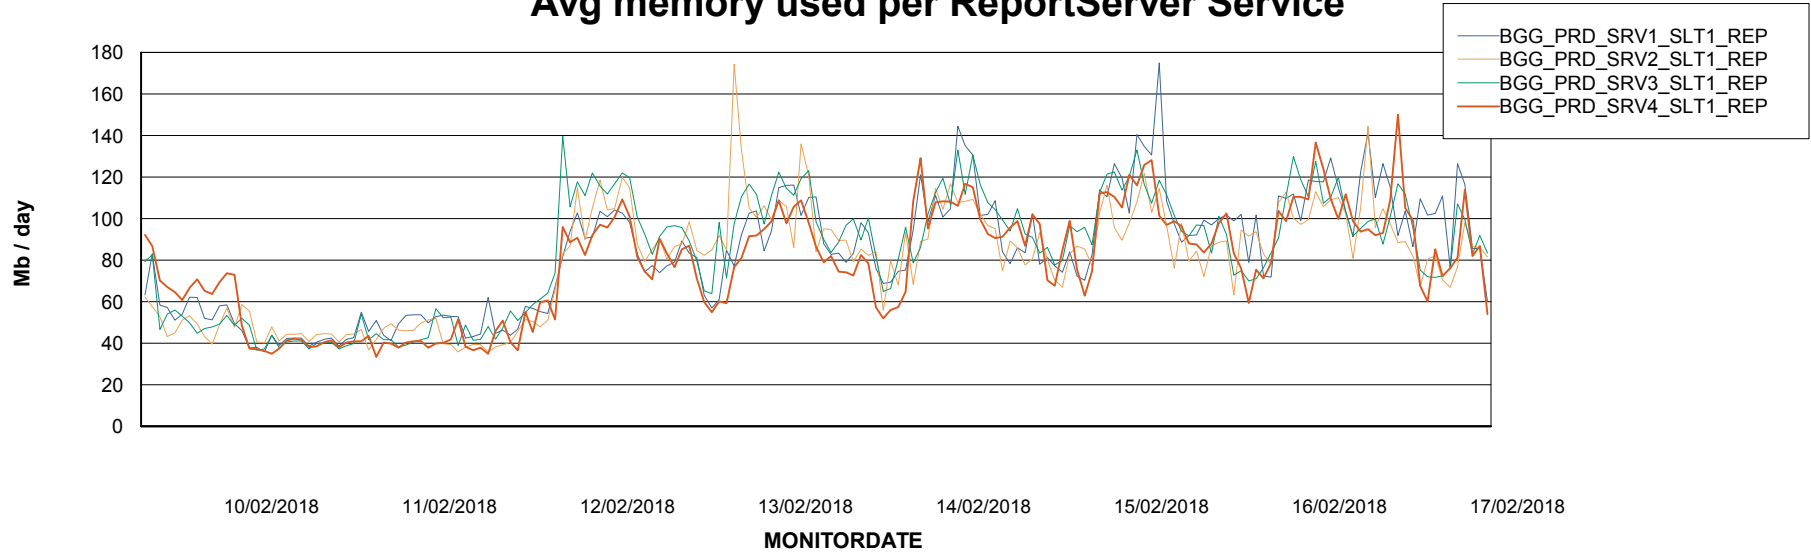

Avg memory used per ABS Server Service

Avg users per day per ABS server

Weekly SLA Customer Report

Customer BGG_Production
Database ID 58

ABSSolute Application ReportServer Services

Avg memory used per ReportServer Service