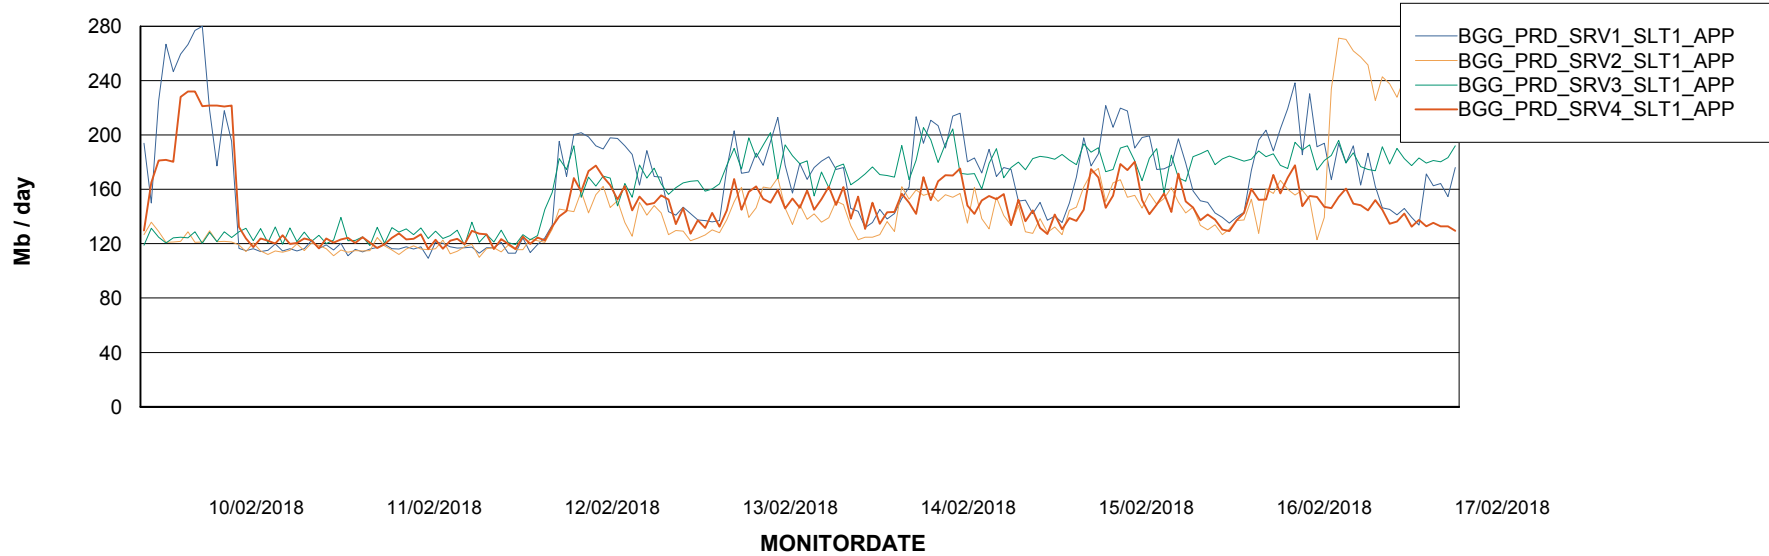

ABSSolute Application Server Services

Avg memory used per ABS Server Service