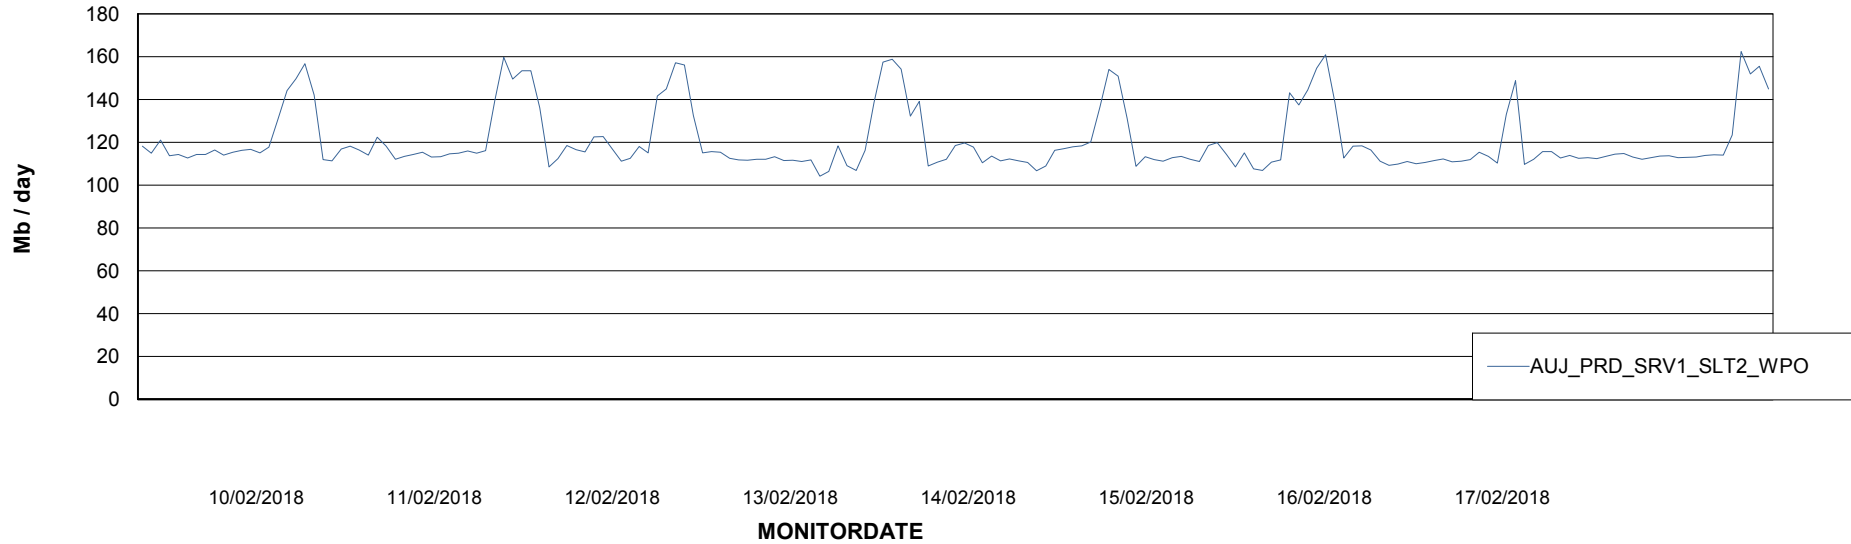

ABSSolute Web Component Services

Avg memory used per ABS Web component