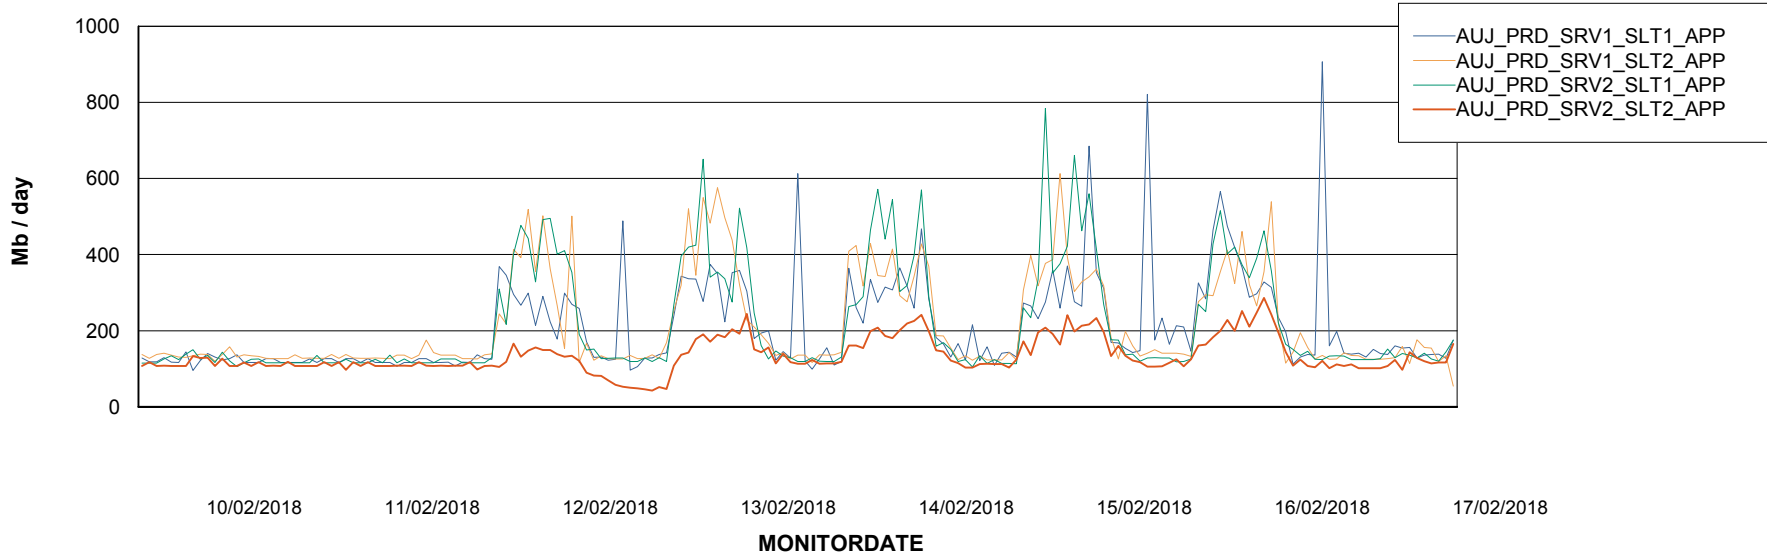

ABSSolute Application Server Services

Avg memory used per ABS Server Service