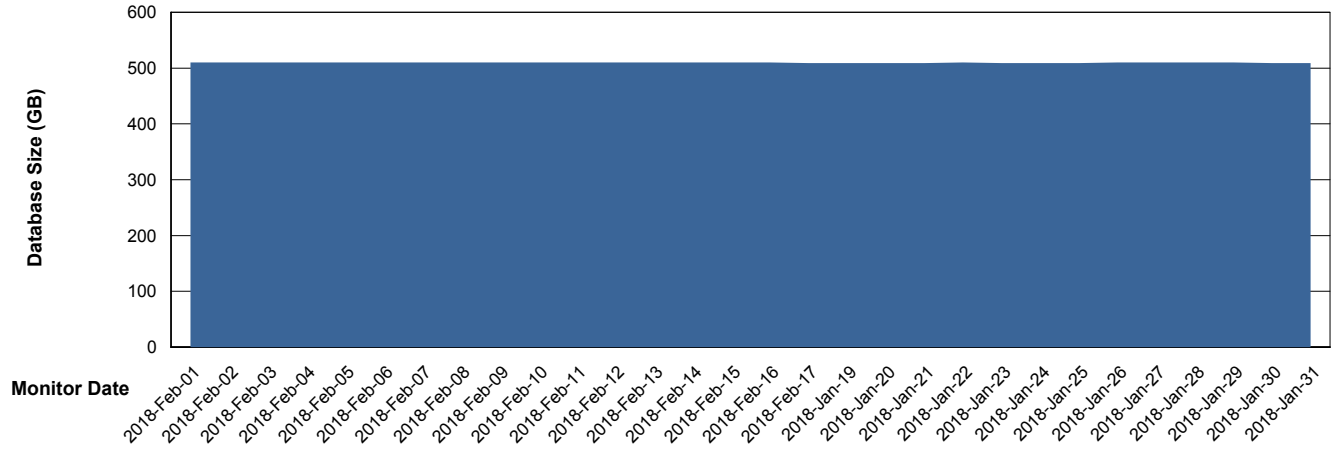

Database growth over last month

Weekly SLA Customer Report

Customer AUJ_Production
Database ID 41

DATABASE SIZE AUJDB_BI_TS1

Database growth over last month

Weekly SLA Customer Report

Customer AUJ_Production
Database ID 41