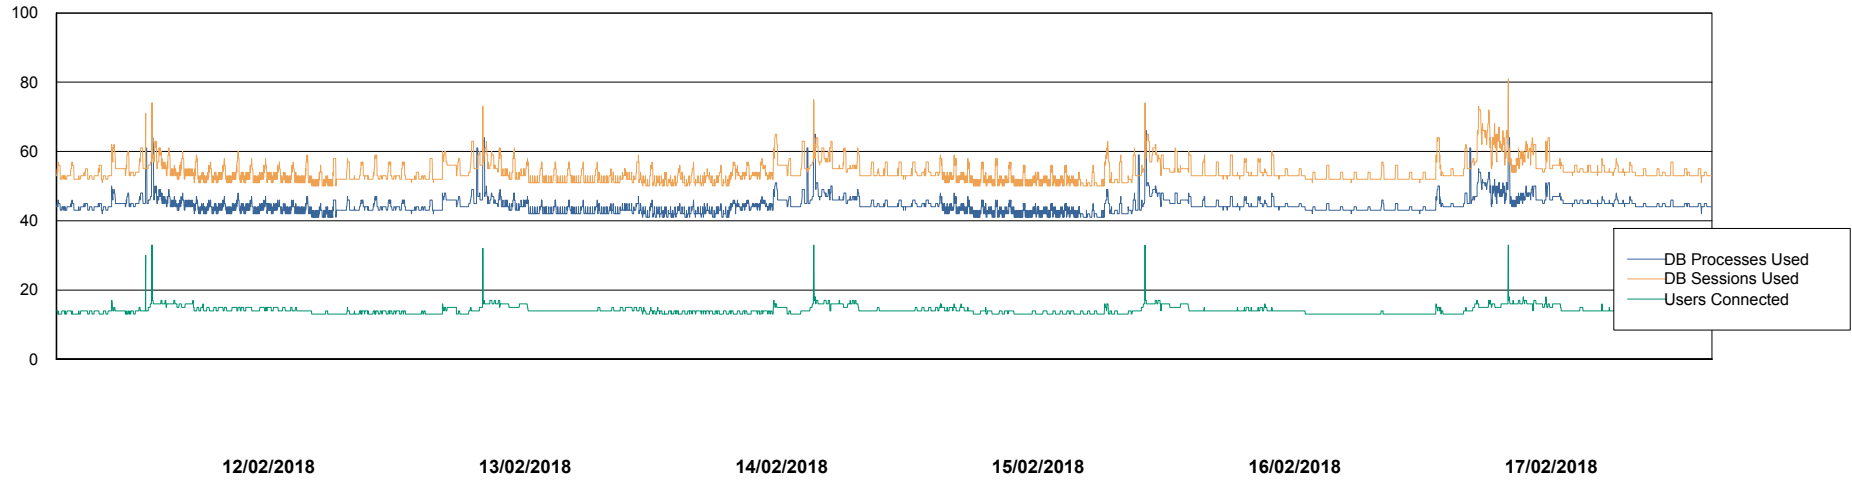

Weekly SLA Customer Report

Customer AUJ_Production
Database ID 41

Database Performance AUJ_DB6_Standby2

Weekly SLA Customer Report

Customer AUJ_Production
Database ID 41

Database Performance AUJDB_BI

Weekly SLA Customer Report