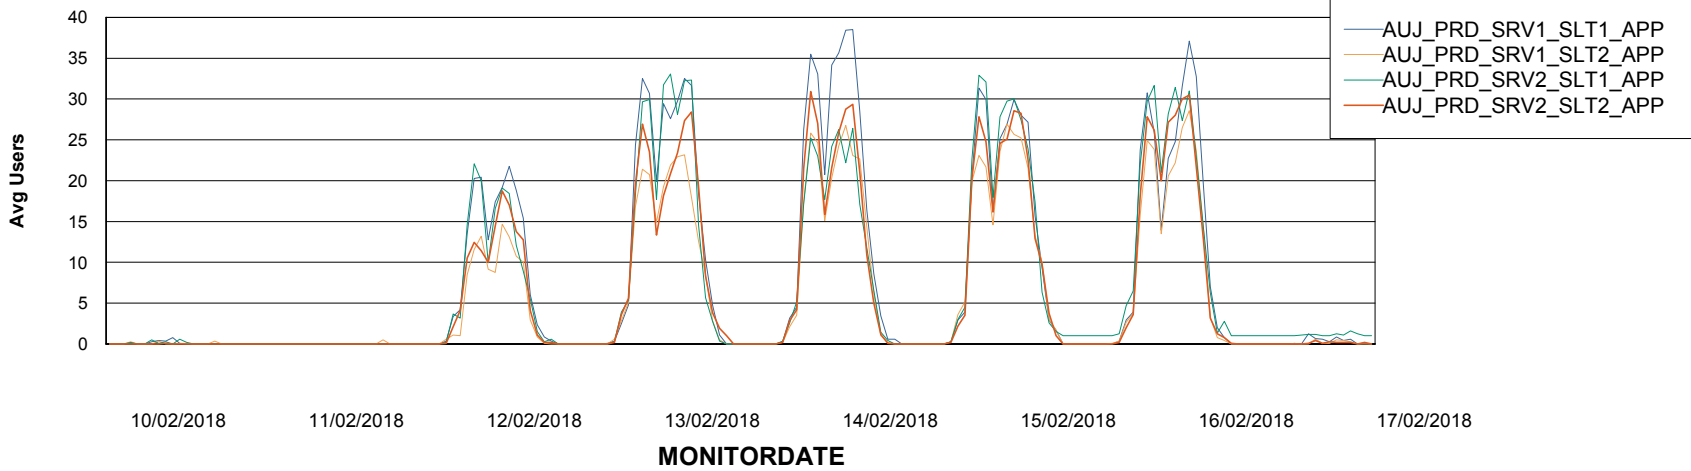

Avg users per day per ABS server