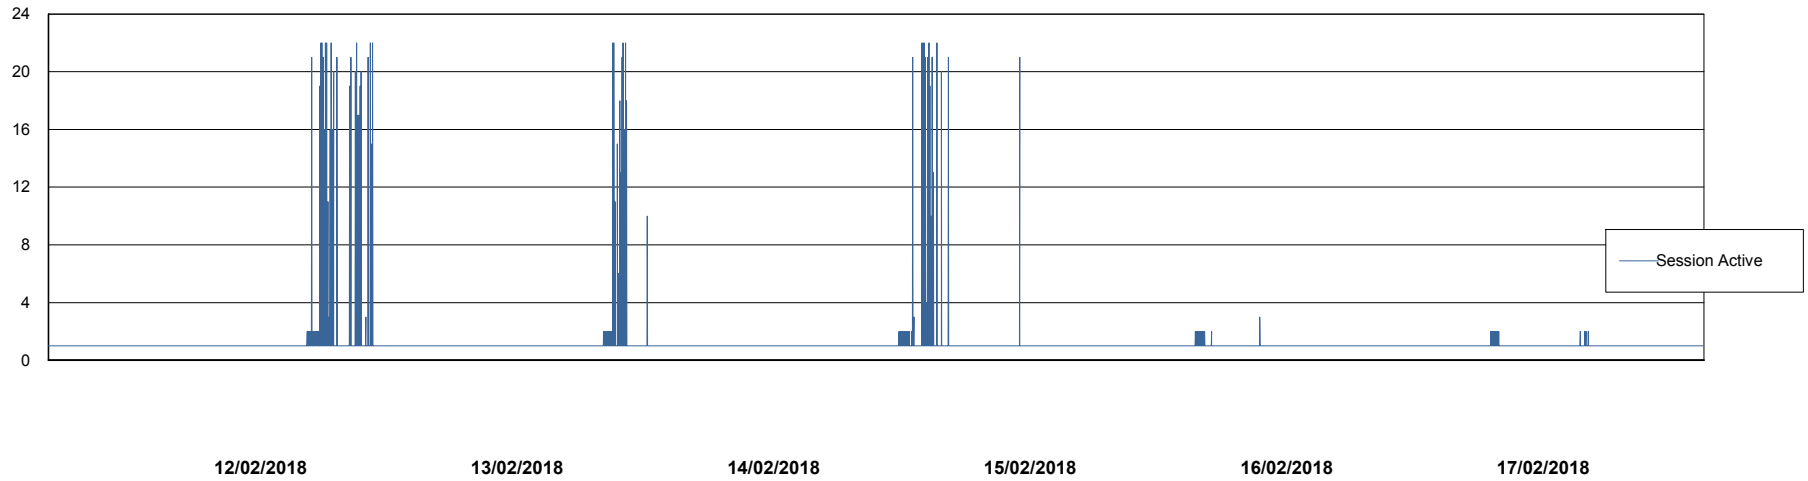

Weekly SLA Customer Report

Customer AUJ_Production
Database ID 41

Database Performance AUJ_DB4_Primary

Weekly SLA Customer Report

Customer AUJ_Production
Database ID 41

Database Performance AUJ_DB5_Standby