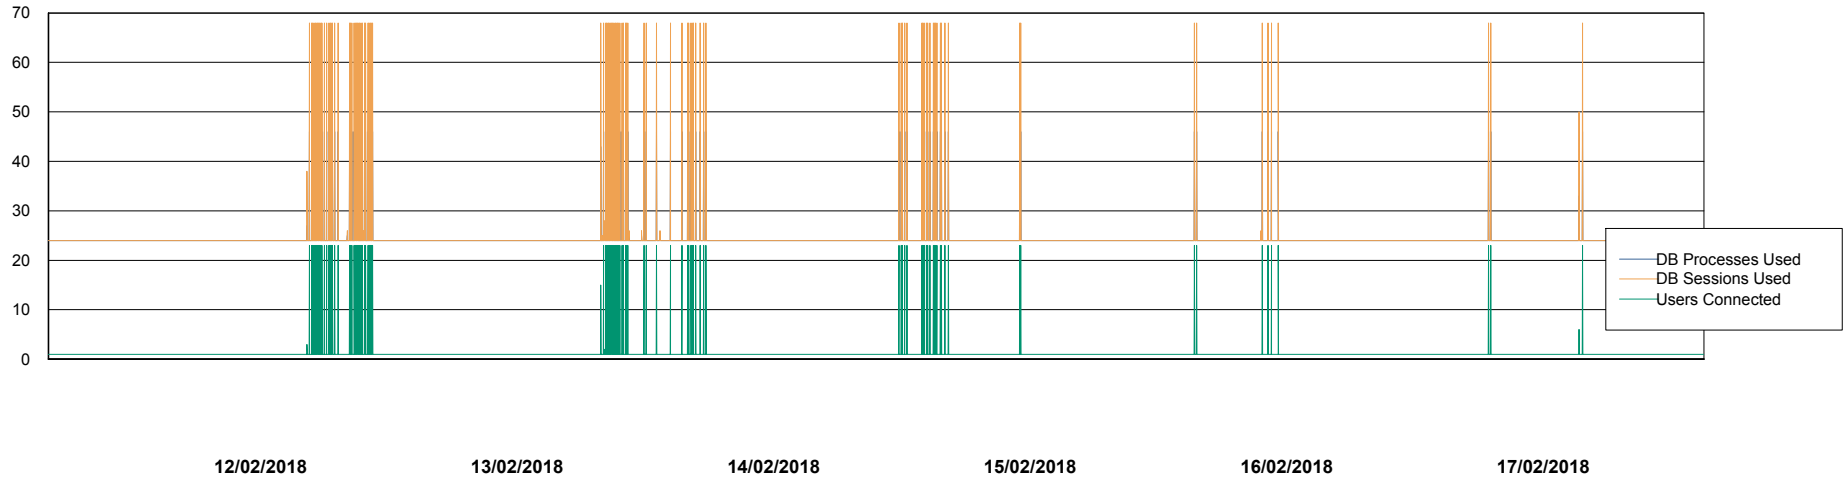

Database Performance AUJ_DB6_Standby2