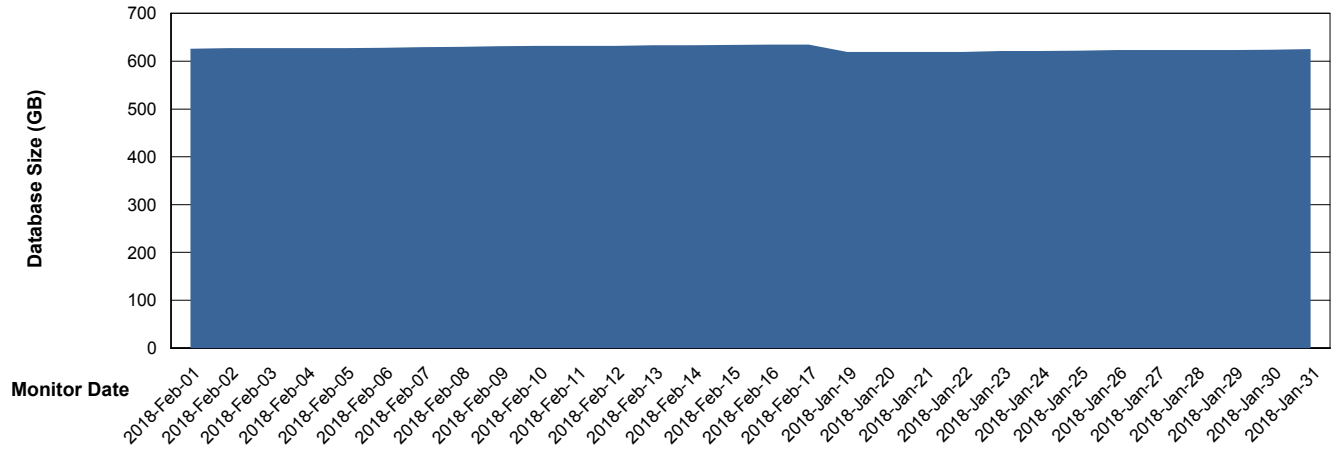

Customer AUJ_Production
Database ID 41

Database Performance AUJDB_BI_TS1

Weekly SLA Customer Report

Customer AUJ_Production
Database ID 41

DATABASE SIZE AUJ_DB4_Primary

Database growth over last month

DATABASE SIZE AUJDB_BI

Database growth over last month

Weekly SLA Customer Report

Customer AUJ_Production
Database ID 41

DATABASE SIZE AUJDB_BI_TS1

Database growth over last month

Weekly SLA Customer Report

Customer AUJ_Production
Database ID 41