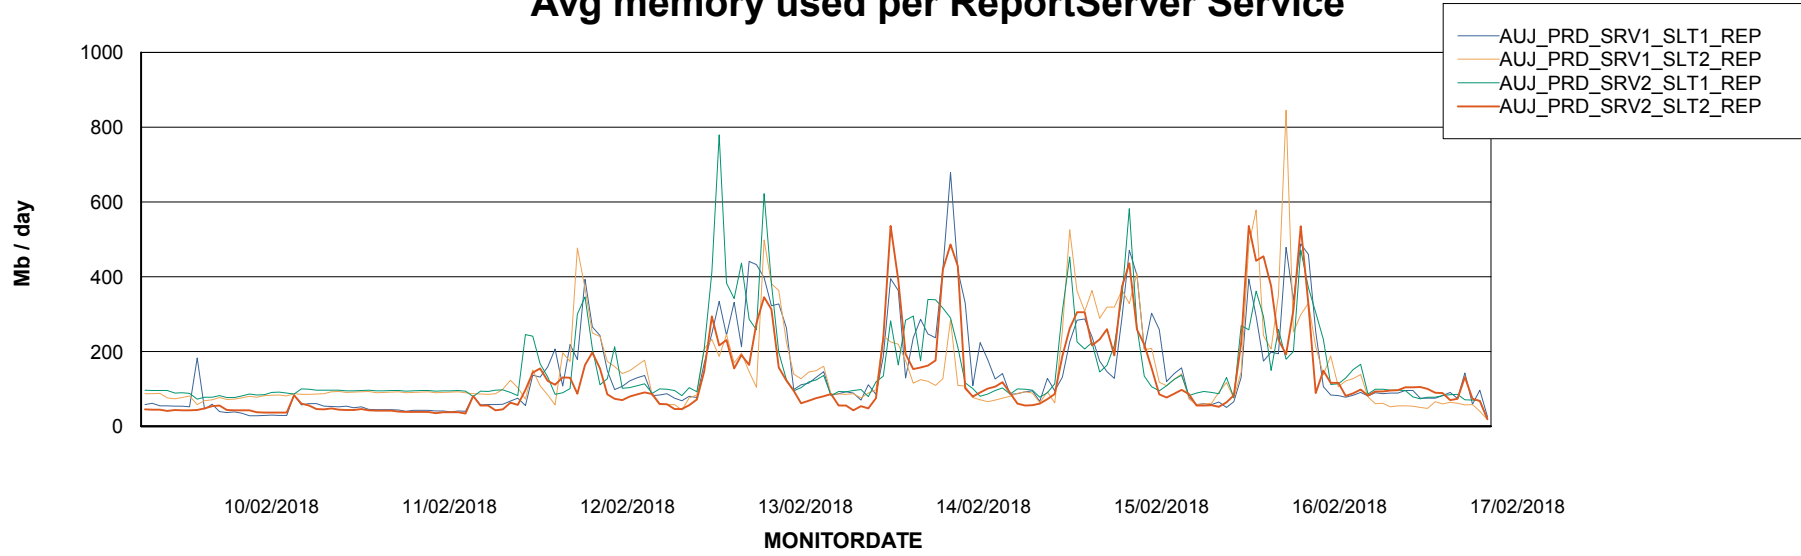

Avg memory used per ABS Server Service

Avg users per day per ABS server

Weekly SLA Customer Report

Customer AUJ_Production
Database ID 41

ABSSolute Application ReportServer Services

Avg memory used per ReportServer Service