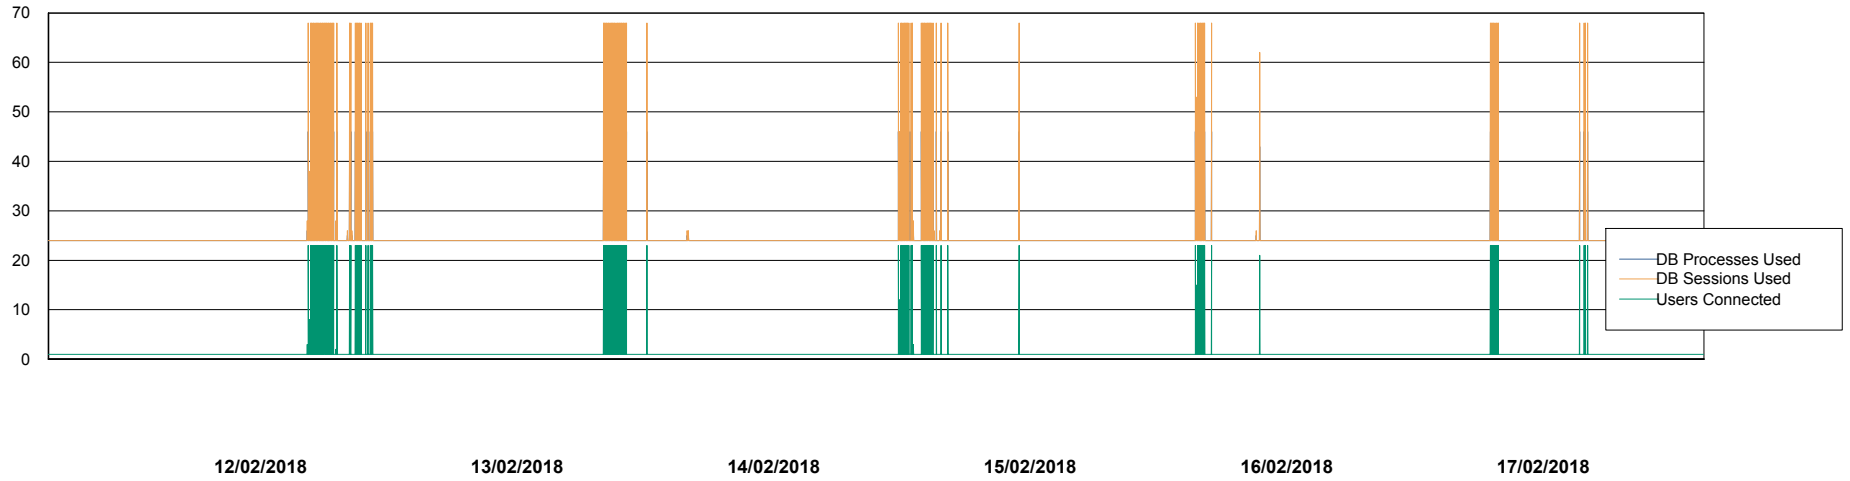

Weekly SLA Customer Report

Customer AUJ_Production
Database ID 41

Database Performance AUJ_DB4_Primary

Weekly SLA Customer Report

Customer AUJ_Production
Database ID 41

Database Performance AUJ_DB5_Standby

Weekly SLA Customer Report

Customer AUJ_Production
Database ID 41

Database Performance AUJ_DB6_Standby2

Weekly SLA Customer Report

Customer AUJ_Production
Database ID 41

Database Performance AUJDB_BI

Weekly SLA Customer Report