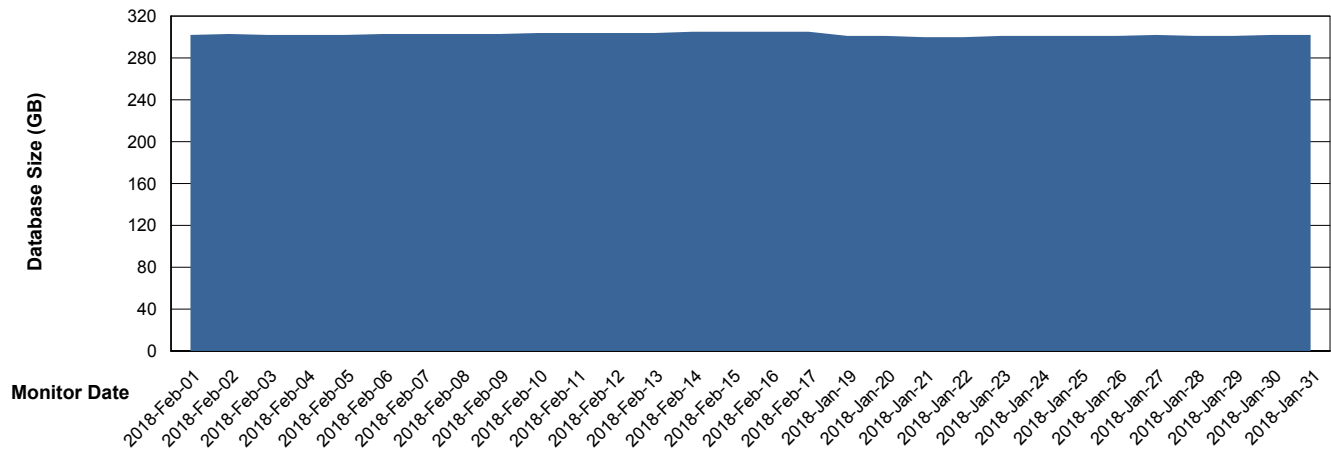

Customer AUJ_Production
Database ID 41

Database Performance AUJDB_BI_TS1

Weekly SLA Customer Report

Customer AUJ_Production
Database ID 41

DATABASE SIZE AUJ_DB4_Primary

Database growth over last month

DATABASE SIZE AUJDB_BI

Database growth over last month

Weekly SLA Customer Report

Customer AUJ_Production
Database ID 41

DATABASE SIZE AUJDB_BI_TS1

Database growth over last month

Weekly SLA Customer Report

Customer AUJ_Production
Database ID 41