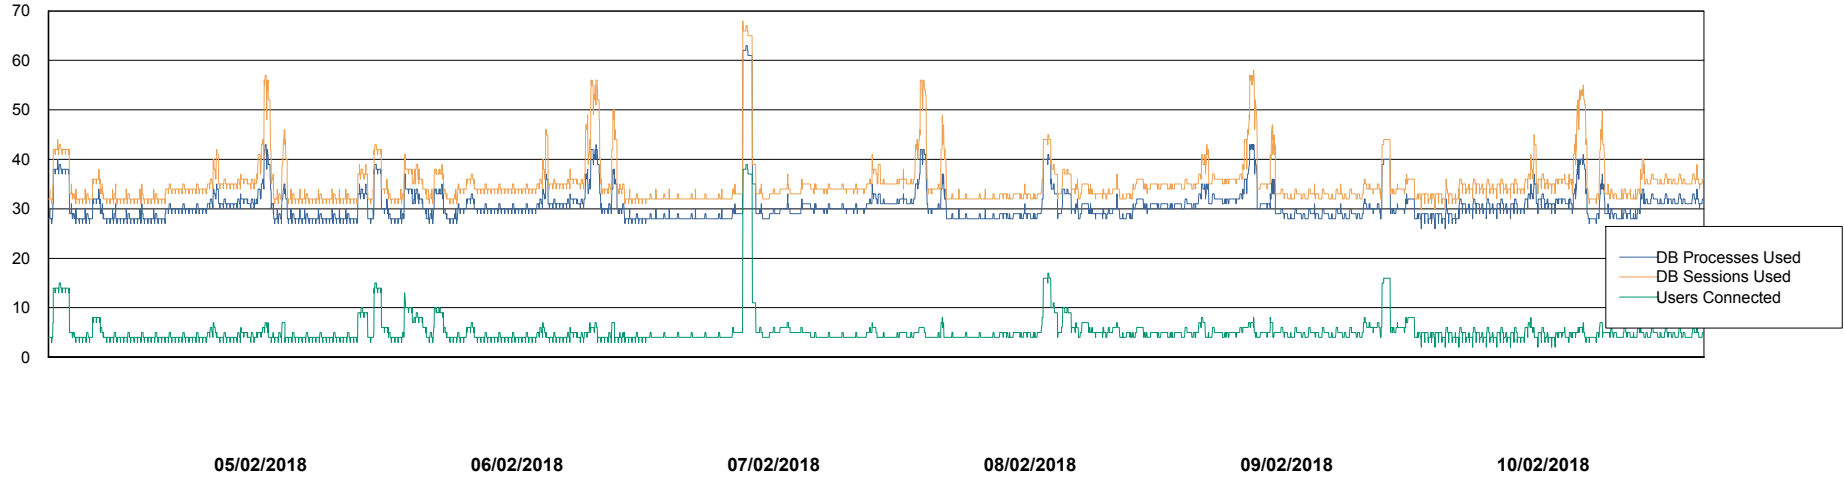

Database Performance VOSBIDB_Production

DB Processes Max 500
DB Sessions Max 772