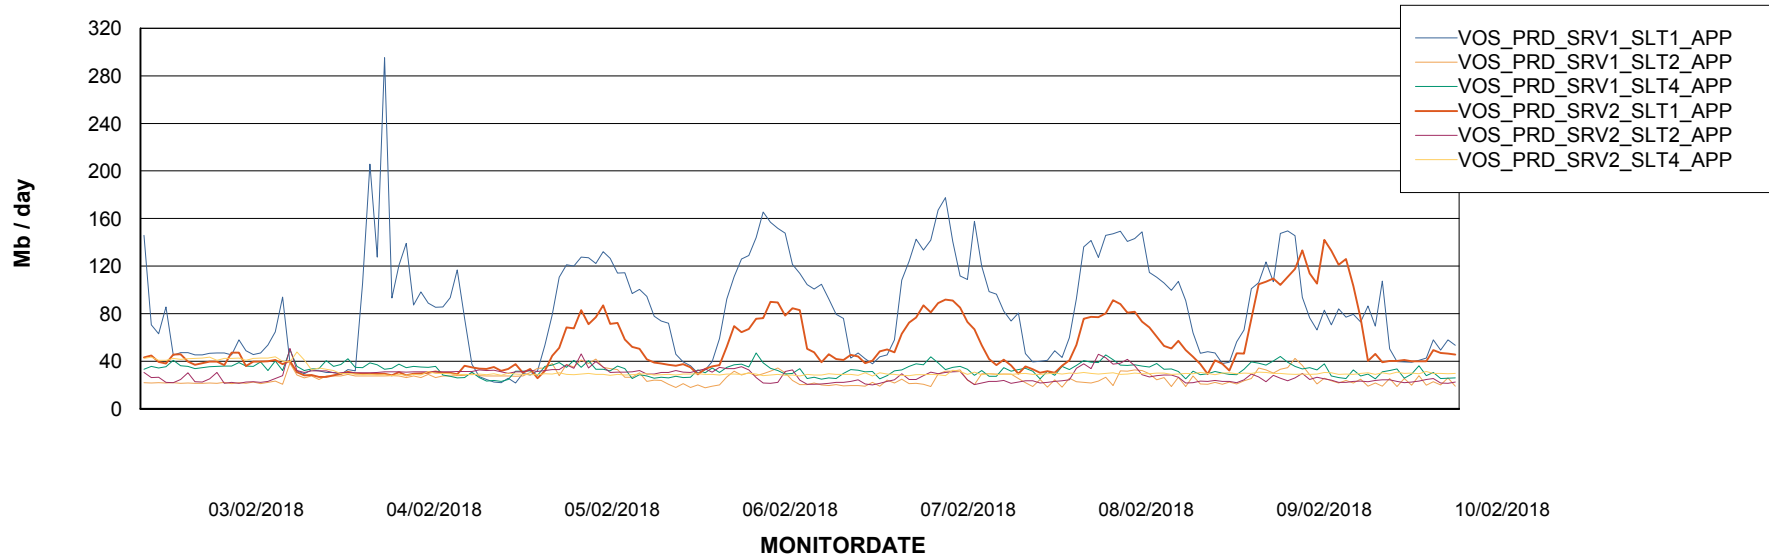

ABSSolute Application Server Services

Avg memory used per ABS Server Service