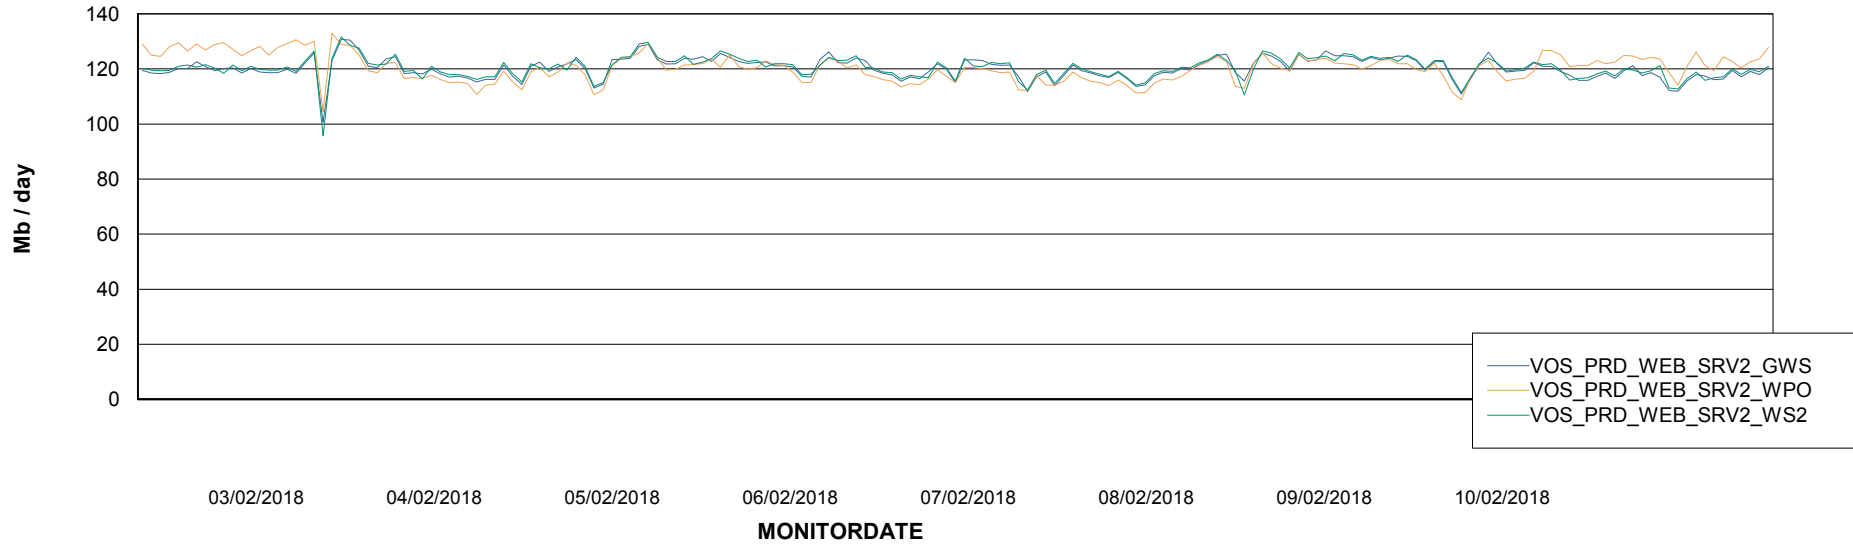

ABSSolute Application ReportServer Services

Avg memory used per ReportServer Service

Weekly SLA Customer Report

Customer VOS_Production
Database ID 68

ABSSolute Web Component Services

Avg memory used per ABS Web component