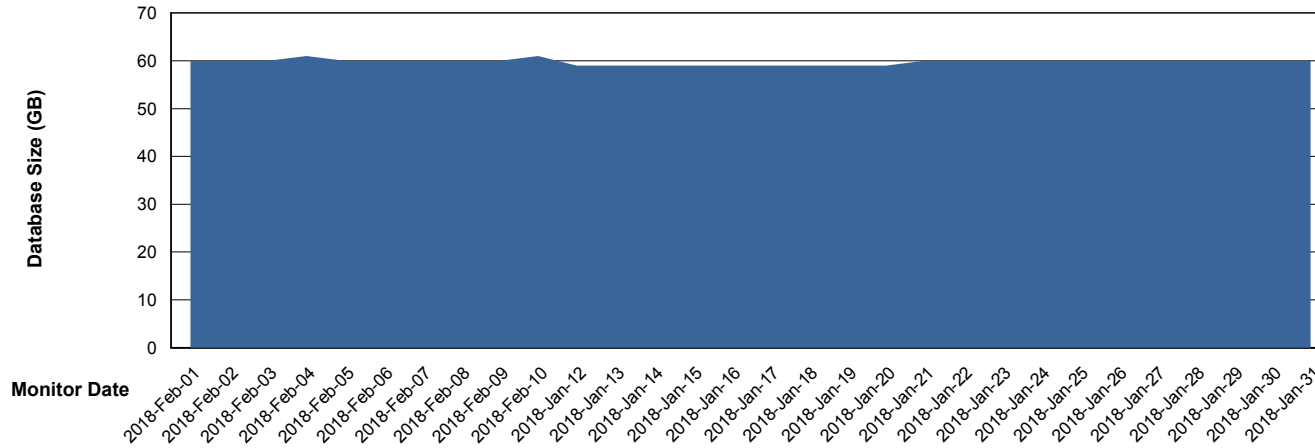

Database Performance VOSDB_Production

DB Processes Max 200
DB Sessions Max 322

Weekly SLA Customer Report

Customer VOS_Production
Database ID 68

DATABASE SIZE VOSBIDB_Production

Database growth over last month