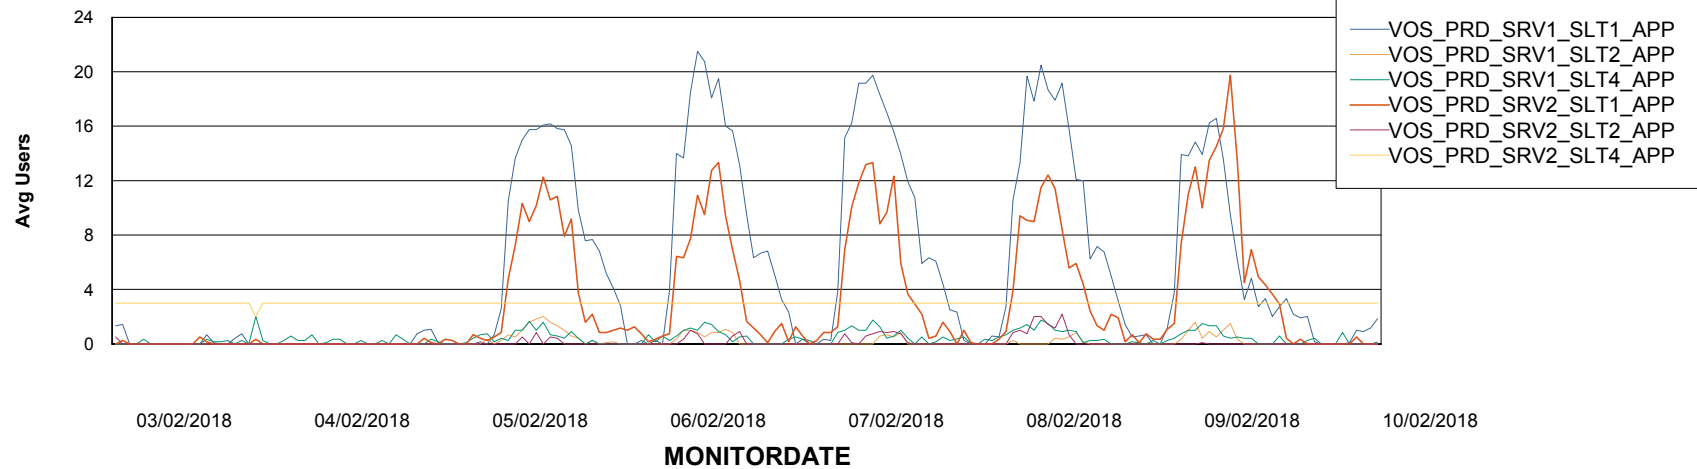

Weekly SLA Customer Report

Customer VOS_Production
Database ID 68

ABSSolute Application Server Services

Avg memory used per ABS Server Service

Avg users per day per ABS server

Weekly SLA Customer Report

Customer VOS_Production
Database ID 68