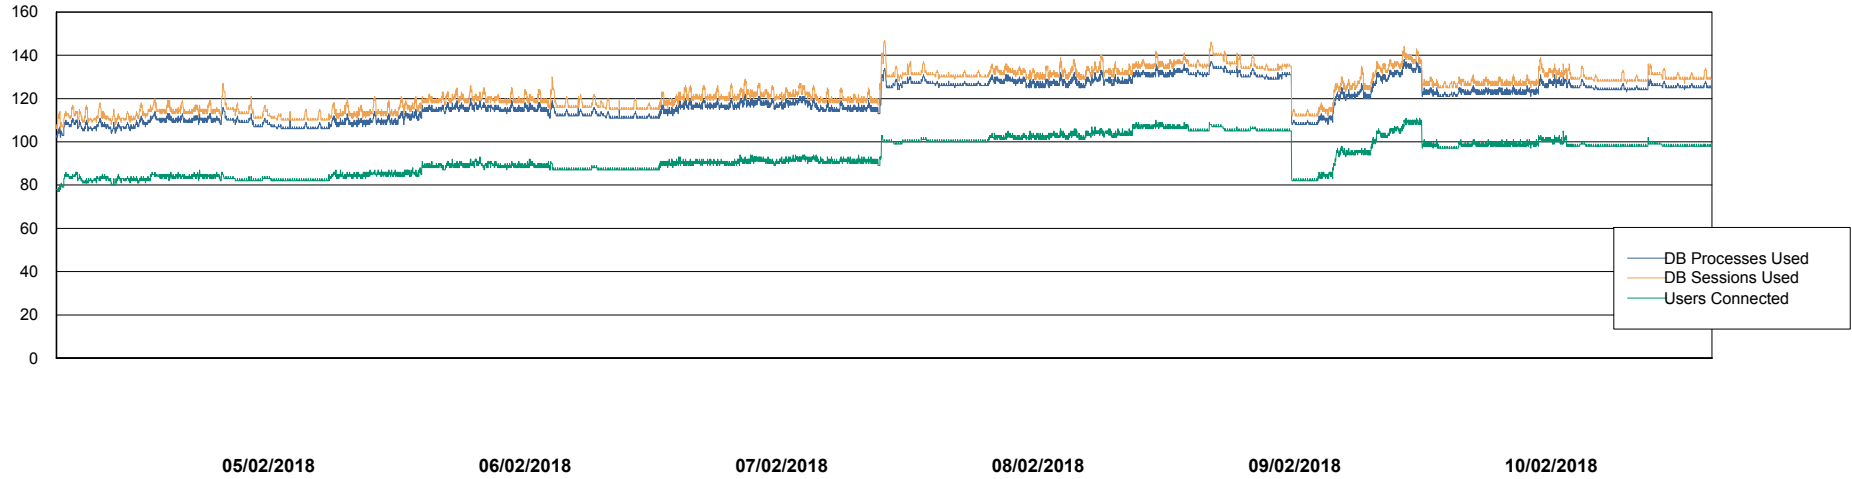

Database Performance VOSDB_Production

DB Processes Max 200
DB Sessions Max 322