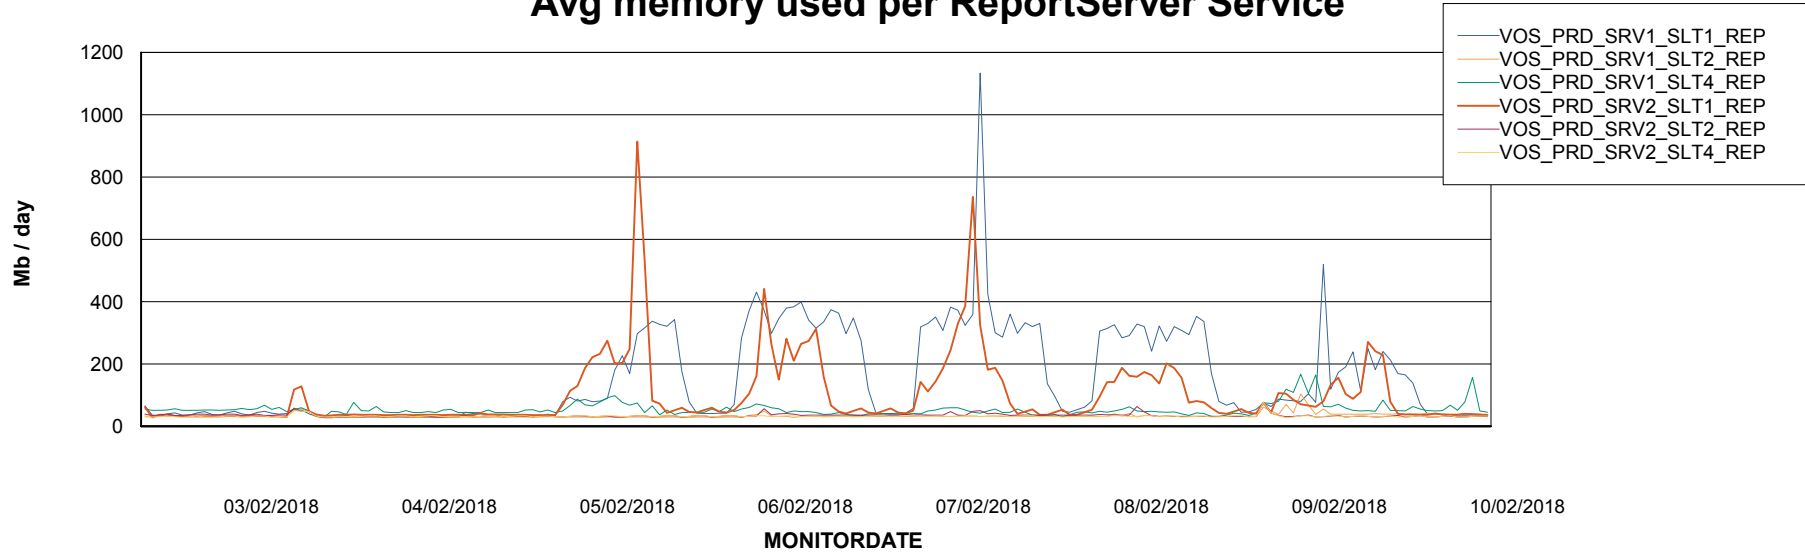

ABSSolute Application ReportServer Services

Avg memory used per ReportServer Service