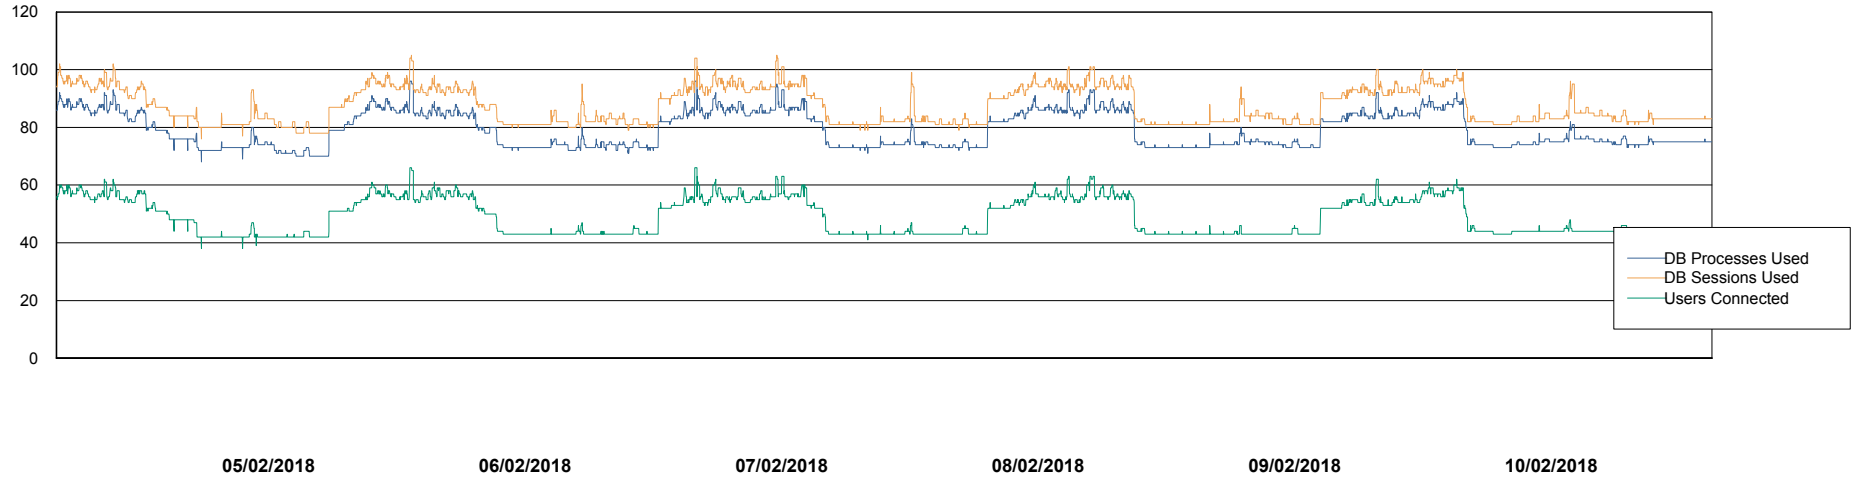

Database Performance VENDB_Production

DB Processes Max 500
DB Sessions Max 772