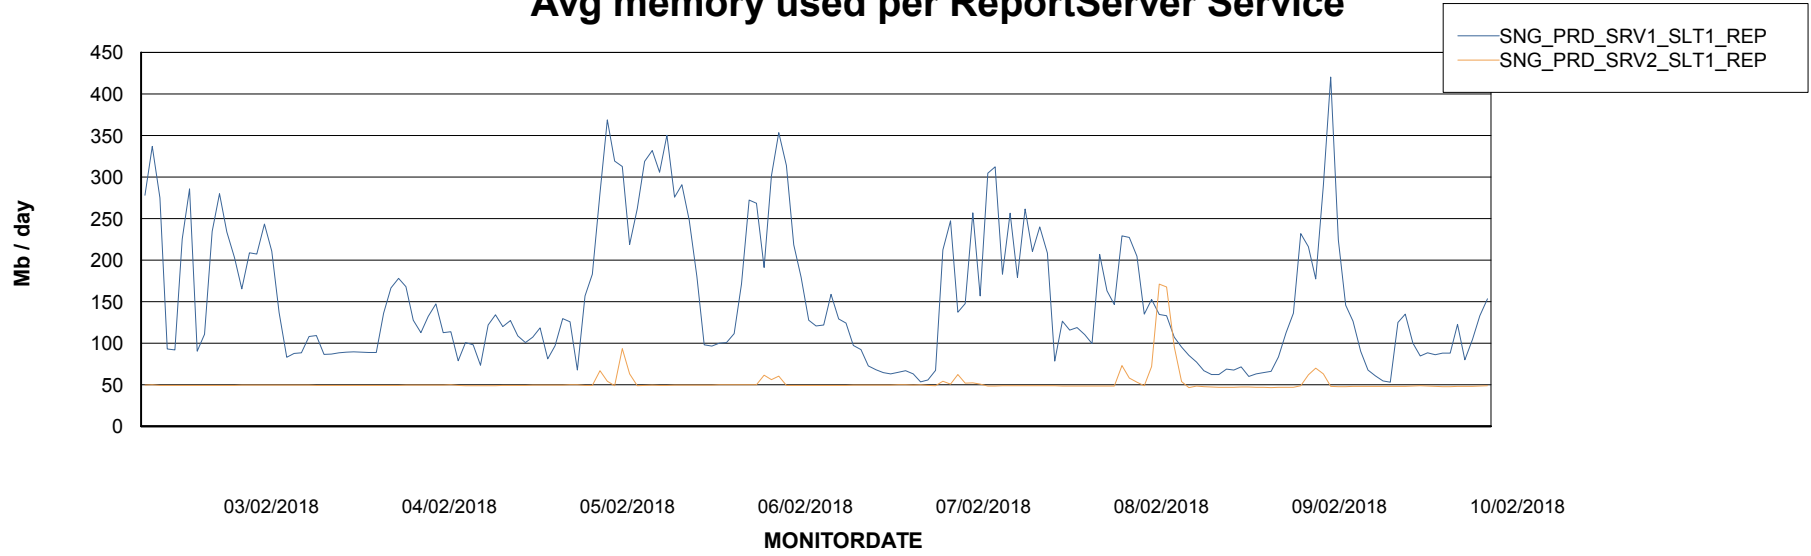

ABSSolute Application ReportServer Services

Avg memory used per ReportServer Service