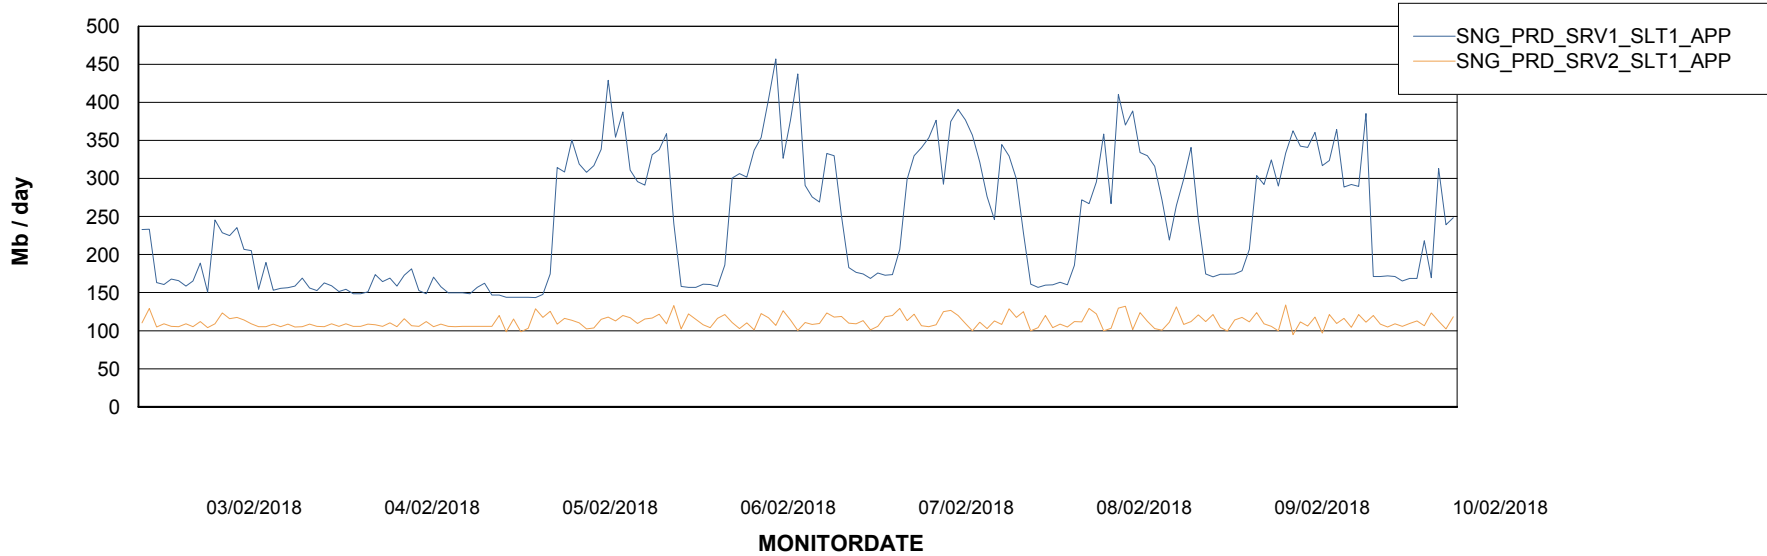

ABSSolute Application Server Services

Avg memory used per ABS Server Service