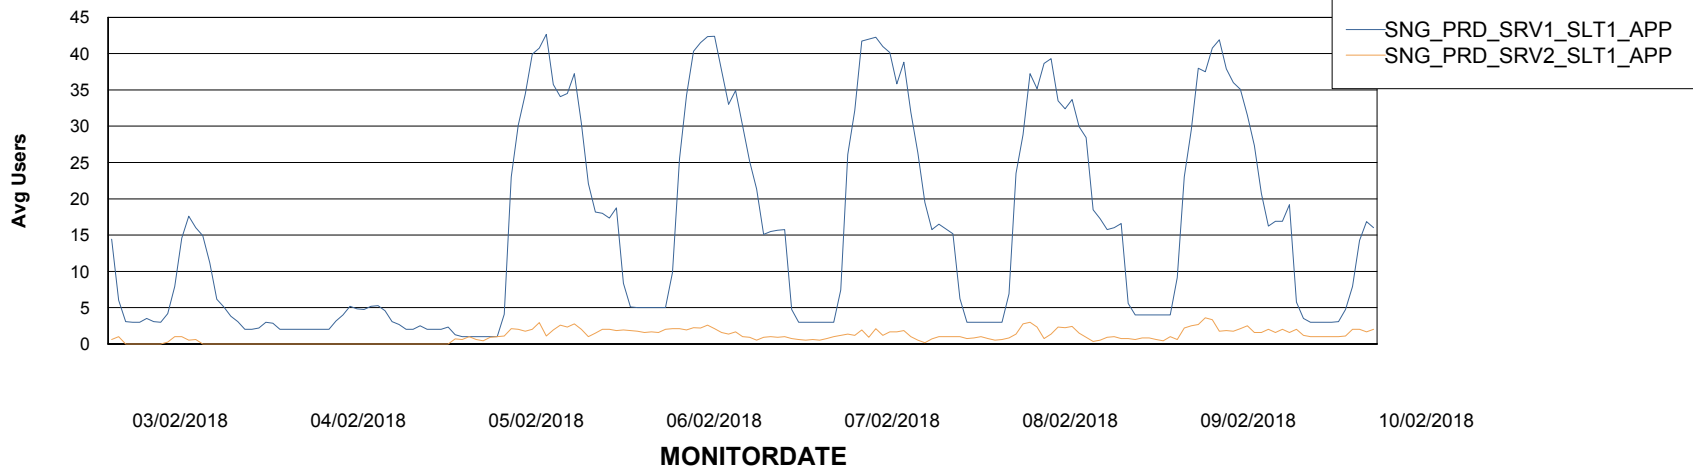

Avg users per day per ABS server