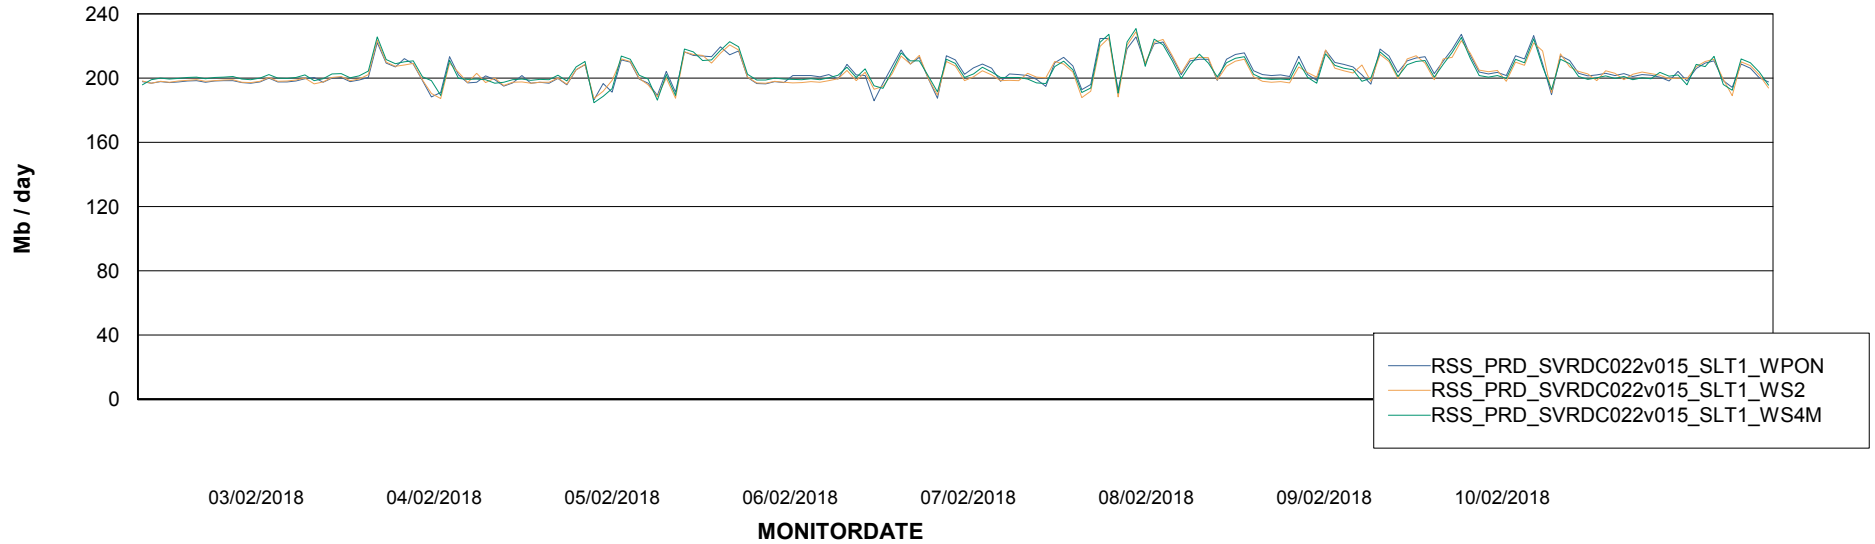

ABSSolute Web Component Services

Avg memory used per ABS Web component