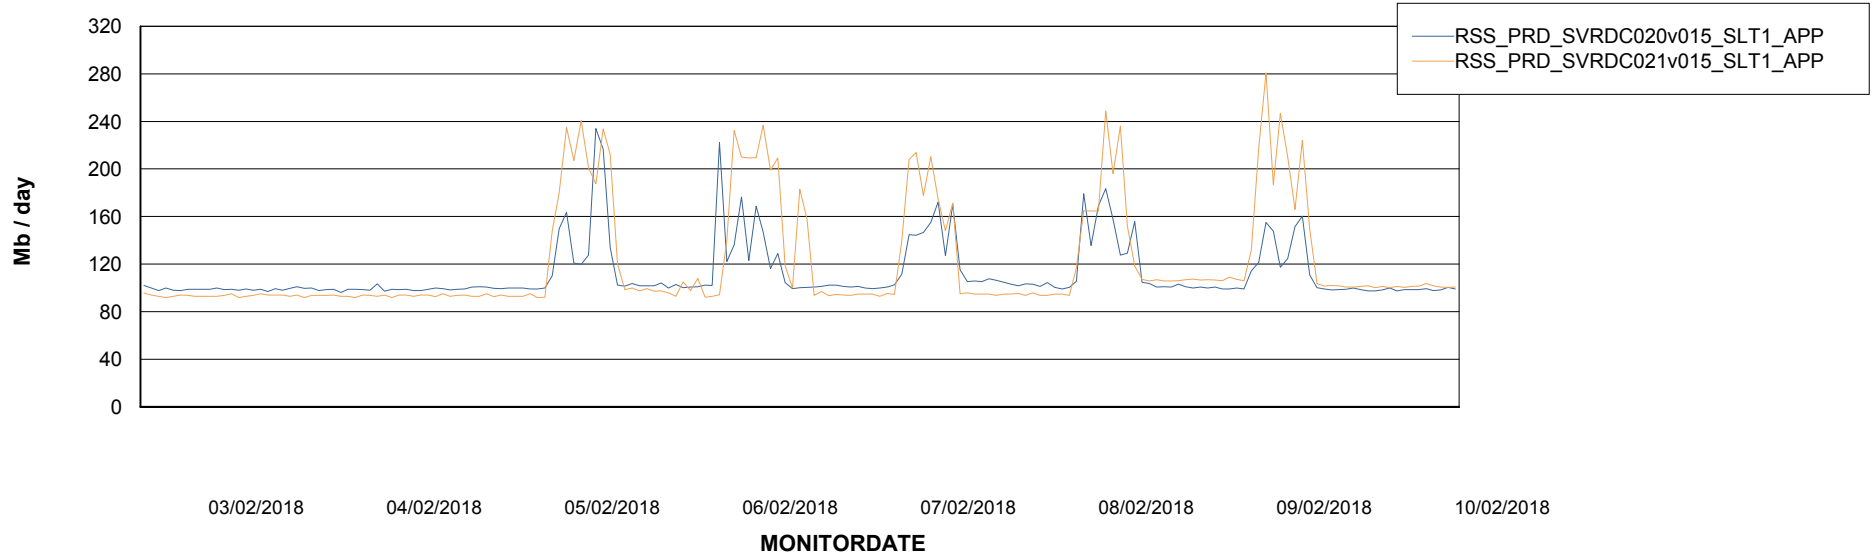

ABSSolute Application Server Services

Avg memory used per ABS Server Service