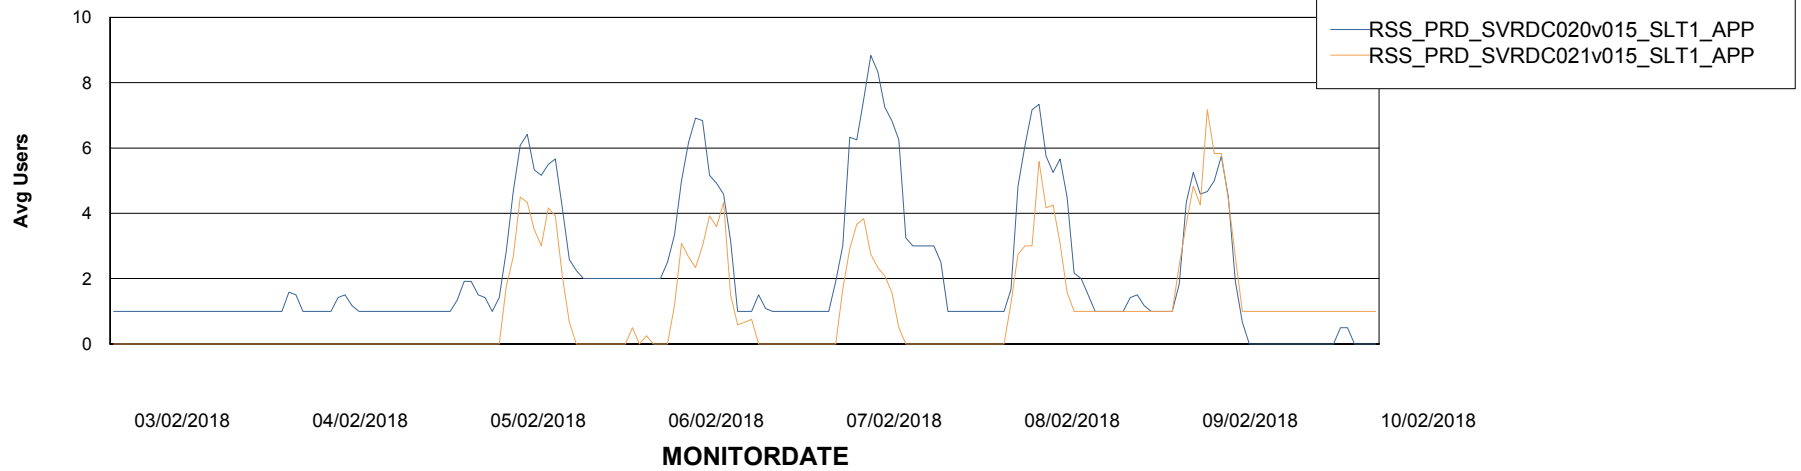

Avg users per day per ABS server