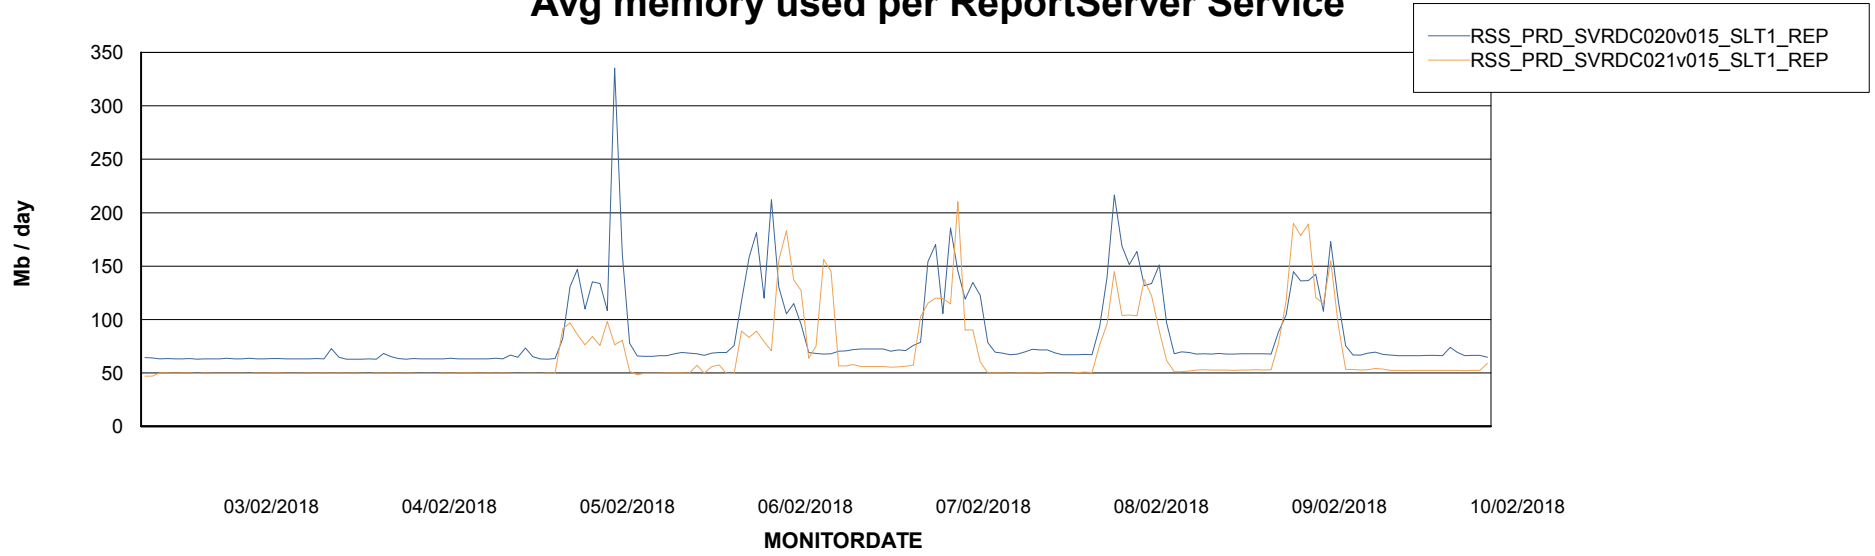

Avg memory used per ABS Server Service

Avg users per day per ABS server

Weekly SLA Customer Report

Customer RSS Production
Database ID 52

ABSSolute Application ReportServer Services

Avg memory used per ReportServer Service