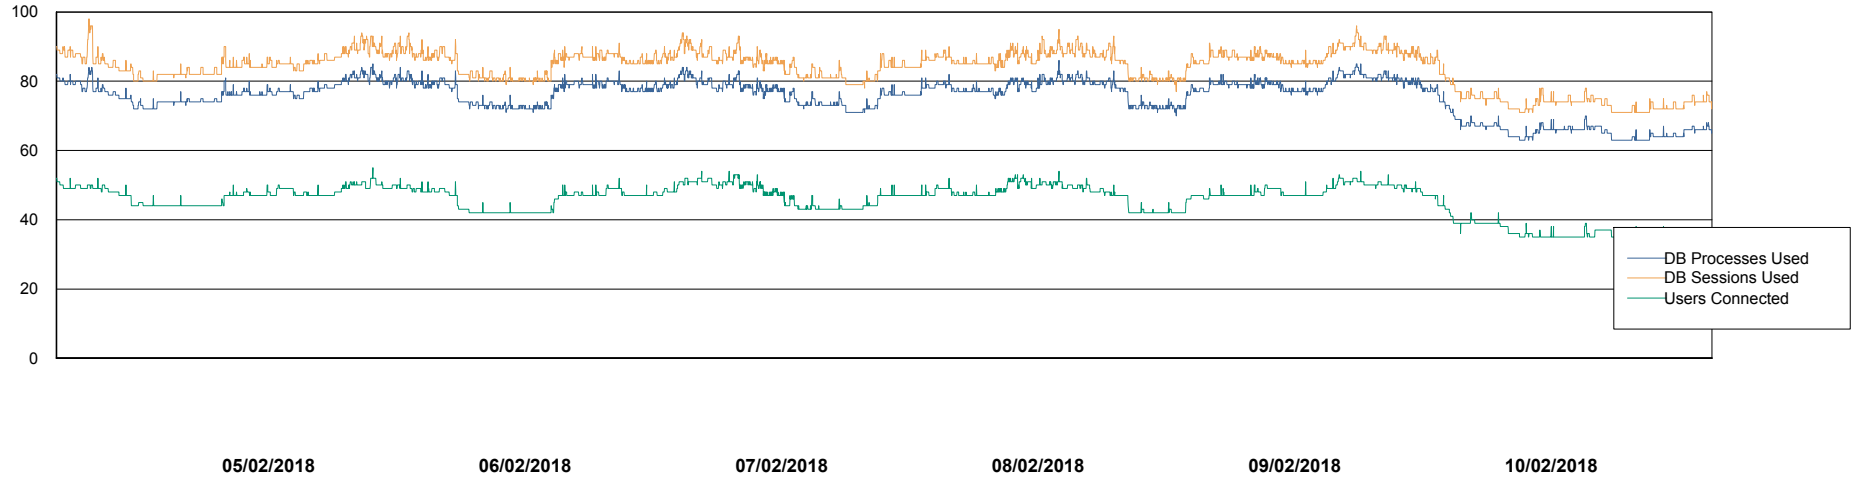

Database Performance RSSDB_Production

DB Processes Max 150
DB Sessions Max 248