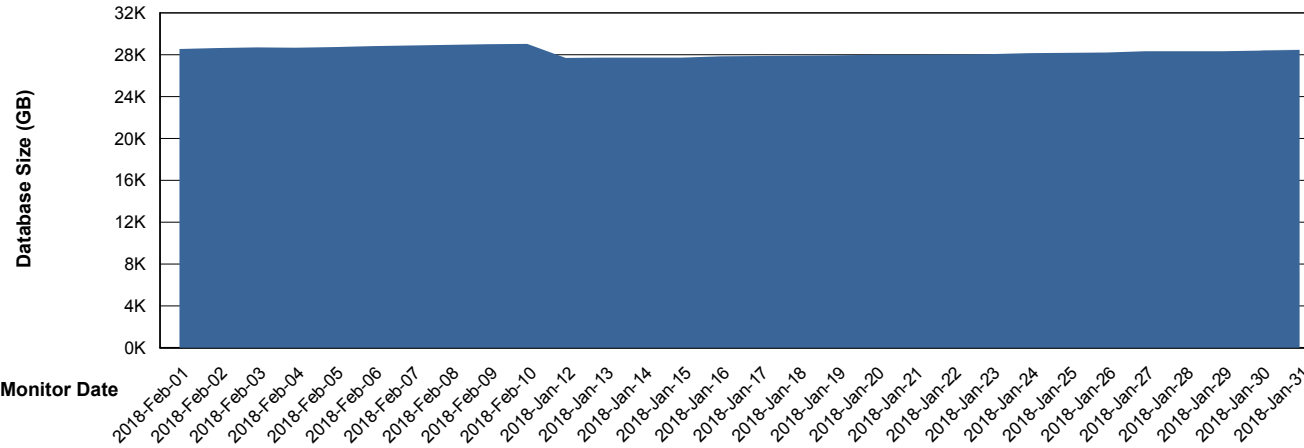

Database Performance RSSDB_Standby

DB Processes Max 150
DB Sessions Max 248

Weekly SLA Customer Report

Customer RSS Production
 Database ID 52

DATABASE SIZE RSSDB_Production

Database growth over last month

Database Tablespace RSSDB_Production

Date	Tablespace Name	Filesize (Gb)	Usedsize (Gb)	Percentage free
10/02/2018	ABSDATA	2	12,456	17
	INDX	2	15,270	17
09/02/2018	ABSDATA	2	12,456	17
	INDX	2	15,270	17
08/02/2018	ABSDATA	2	12,443	17
	INDX	2	15,229	18
07/02/2018	ABSDATA	2	12,434	17
	INDX	2	15,187	18
06/02/2018	ABSDATA	2	12,418	17
	INDX	2	15,156	18
05/02/2018	ABSDATA	2	12,385	17
	INDX	2	15,108	18
04/02/2018	ABSDATA	2	12,361	18
	INDX	2	15,033	19