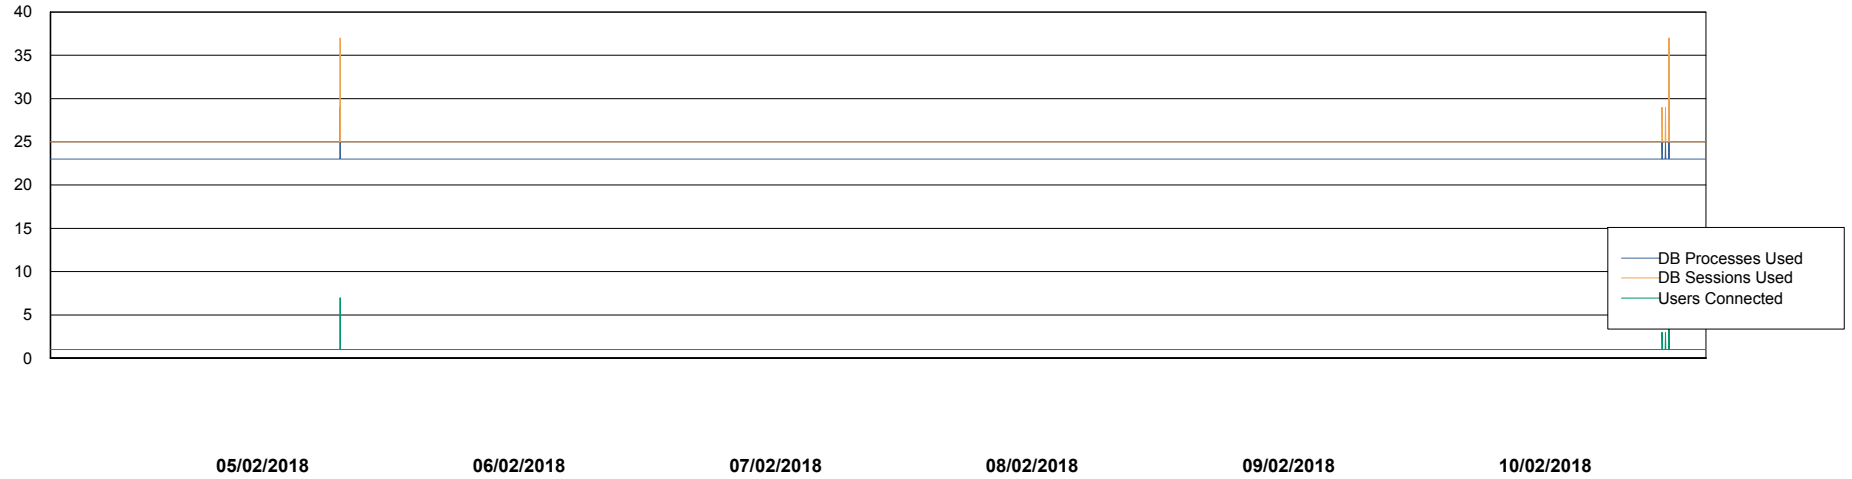

Database Performance RSSDB_Standby

DB Processes Max 150
DB Sessions Max 248