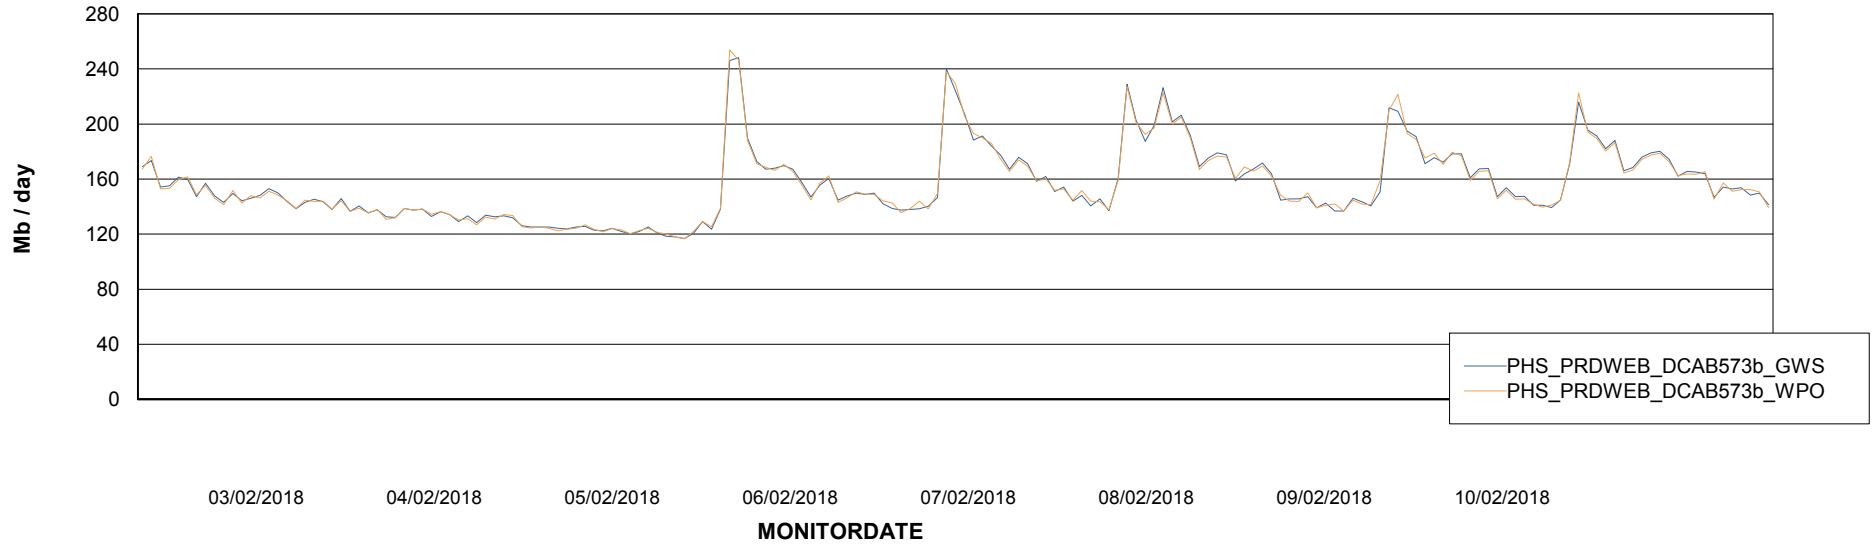

ABSolute Web Component Services

Avg memory used per ABS Web component