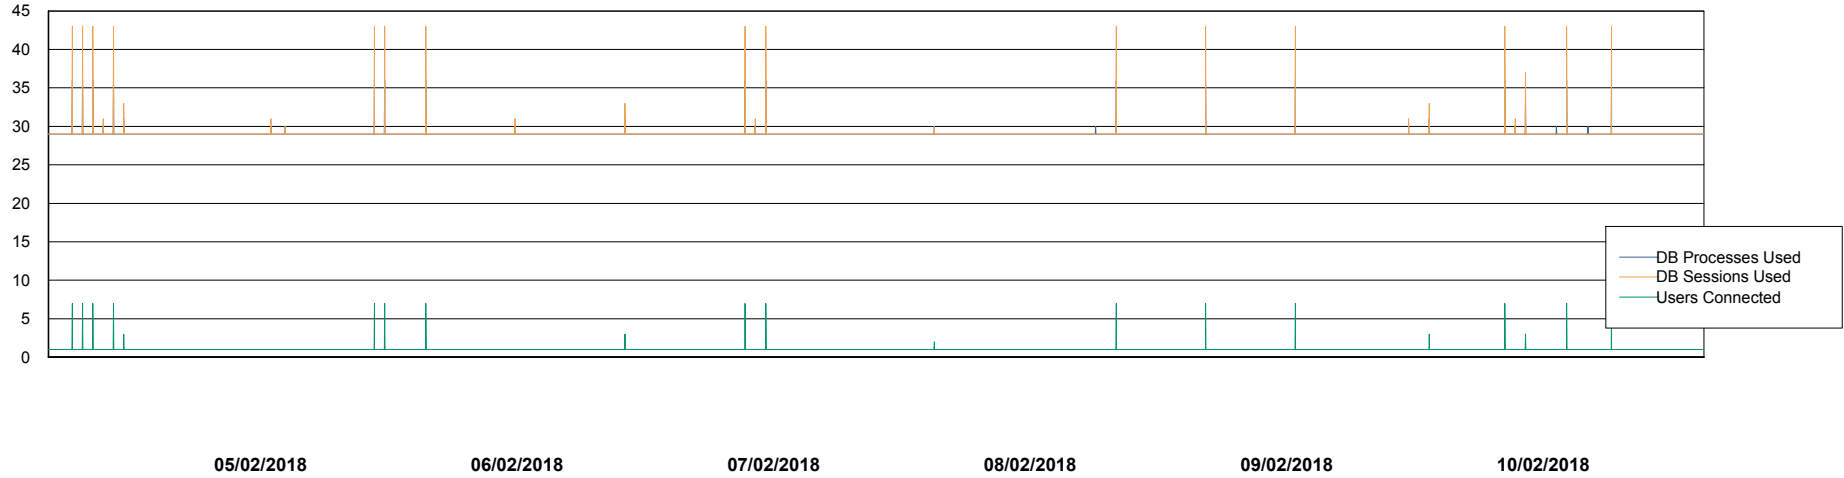

Database Performance PHSDB_Standby

DB Processes Max 500
DB Sessions Max 772