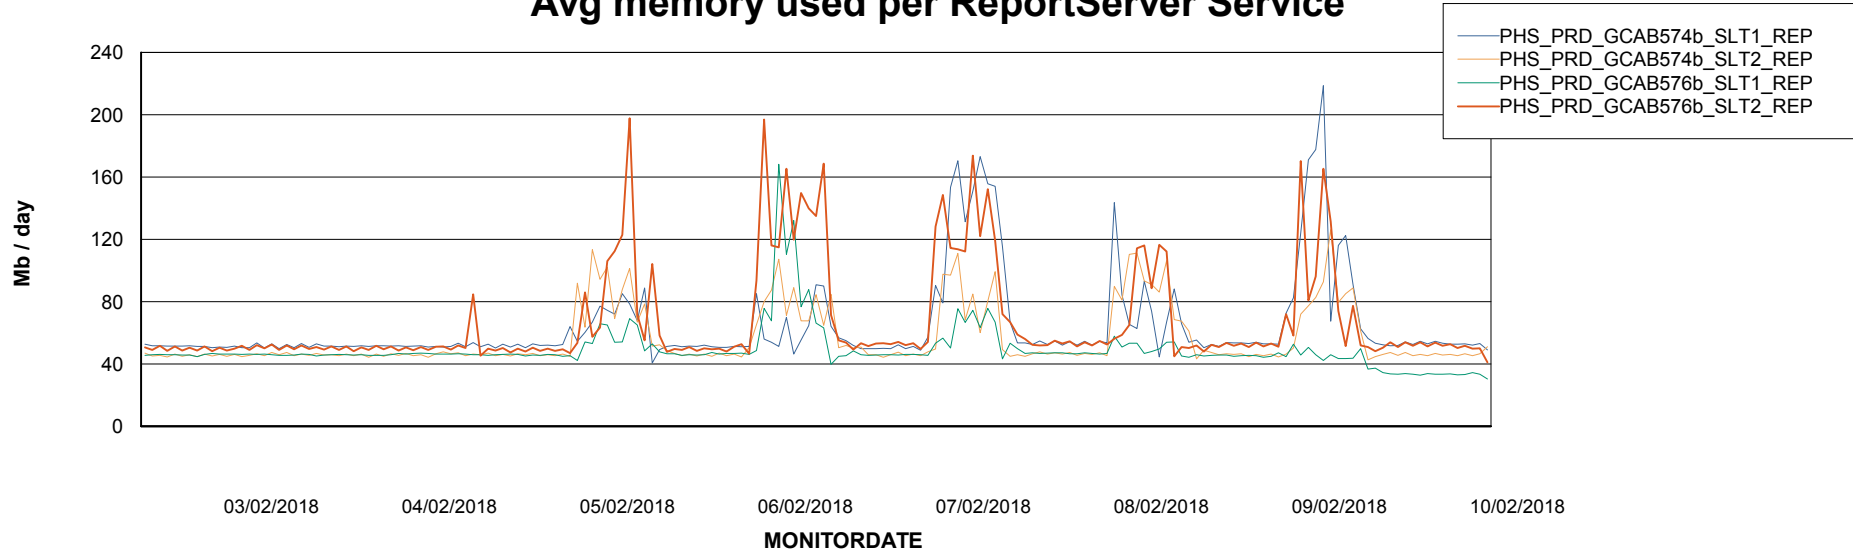

Avg memory used per ABS Server Service

Avg users per day per ABS server

Weekly SLA Customer Report

Customer PHS_Production
Database ID 47

ABSSolute Application ReportServer Services

Avg memory used per ReportServer Service