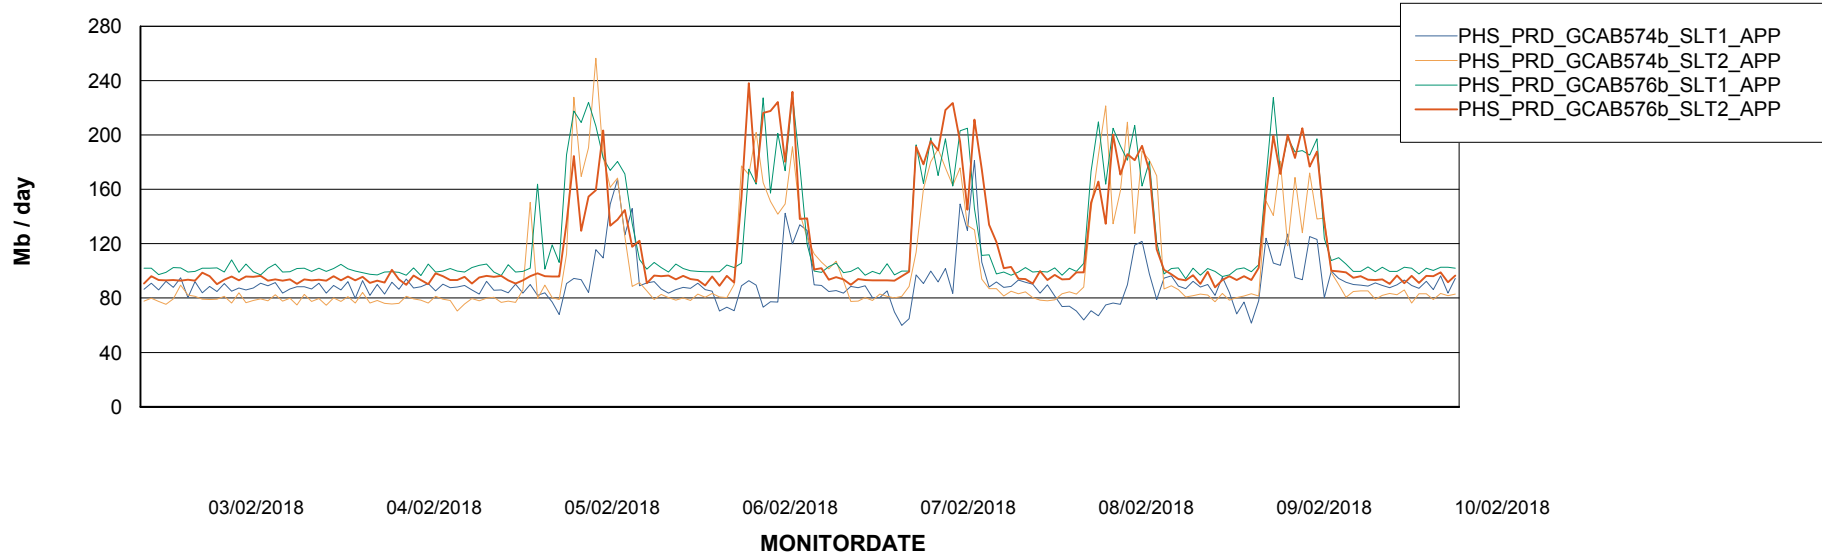

ABSolute Application Server Services

Avg memory used per ABS Server Service