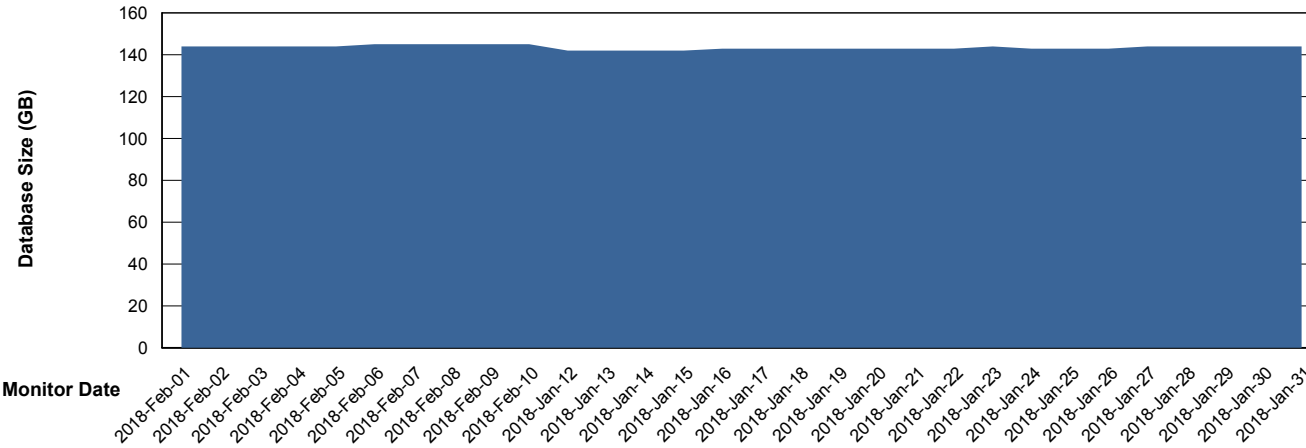

Database Performance PHSDB_Standby

DB Processes Max 500
DB Sessions Max 772

Weekly SLA Customer Report

Customer PHS_Production
 Database ID 47

DATABASE SIZE PHSDB_Production

Database growth over last month

Database Tablespace PHSDB_Production

Date	Tablespace Name	Filesize (Gb)	Usedsize (Gb)	Percentage free
10/02/2018	ABSDATA	2	138	13
	INDX	2	4	33
09/02/2018	ABSDATA	2	138	13
	INDX	2	4	33
08/02/2018	ABSDATA	2	138	13
	INDX	2	4	33
07/02/2018	ABSDATA	2	138	13
	INDX	2	4	33
06/02/2018	ABSDATA	2	138	13
	INDX	2	4	33
05/02/2018	ABSDATA	2	138	13
	INDX	2	4	33
04/02/2018	ABSDATA	2	137	13
	INDX	2	4	33