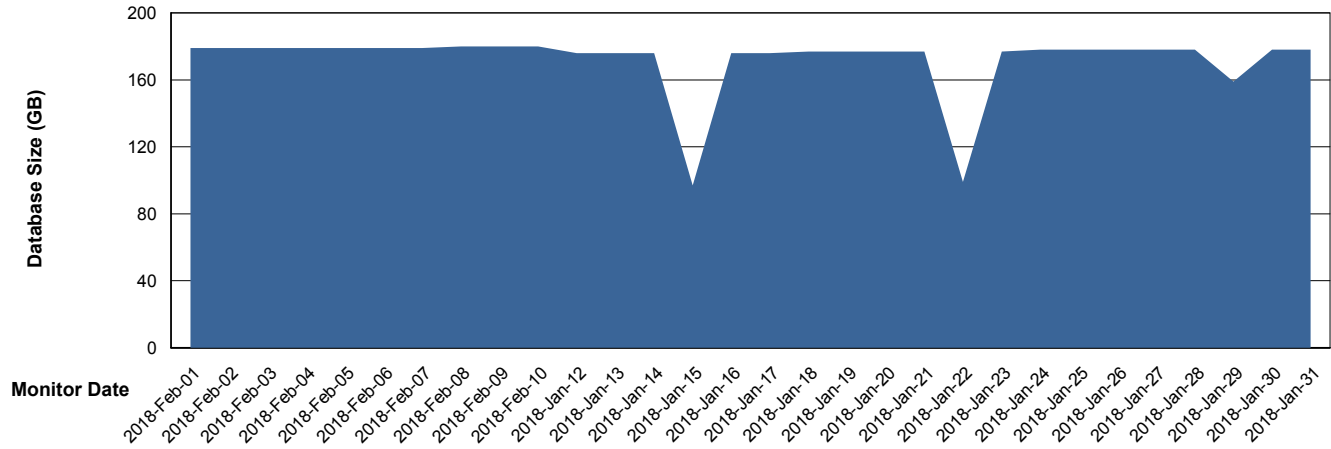

DATABASE SIZE LLGDB_Production

Database growth over last month