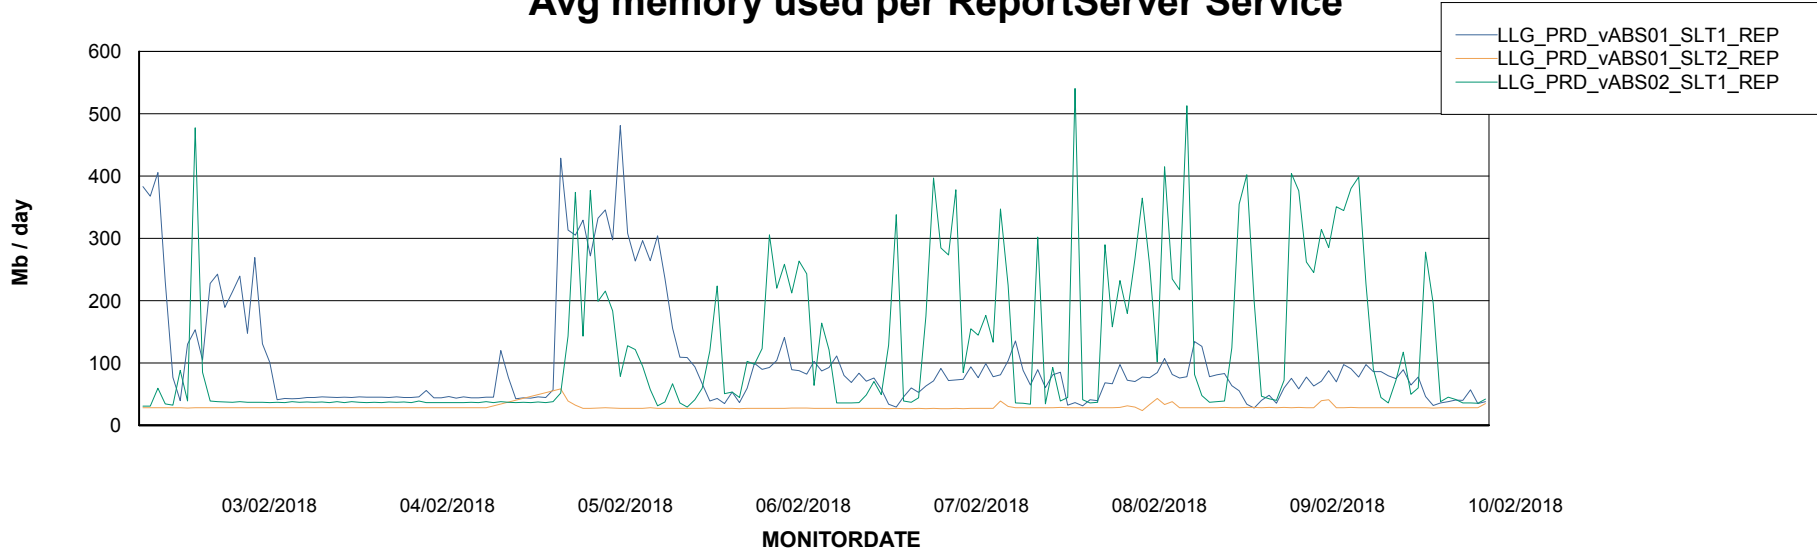

ABSSolute Application ReportServer Services

Avg memory used per ReportServer Service