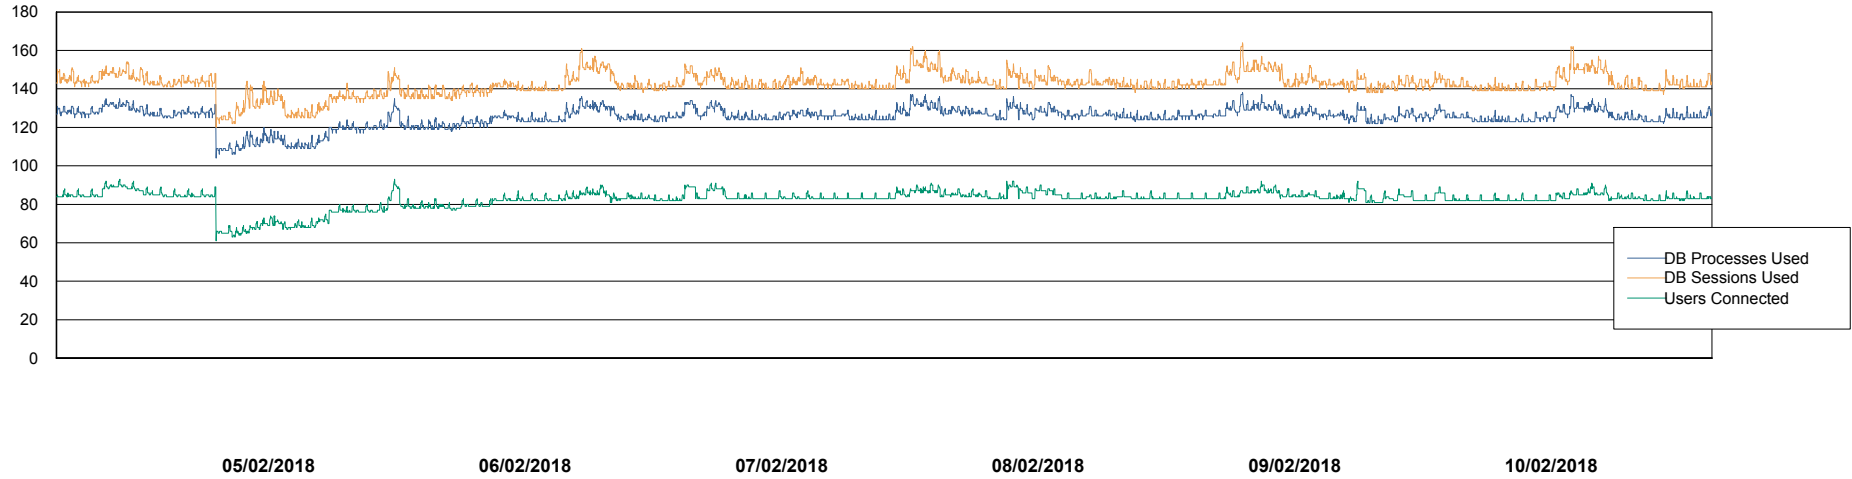

Database Performance LLGDB_Production

DB Processes Max 520
DB Sessions Max 804