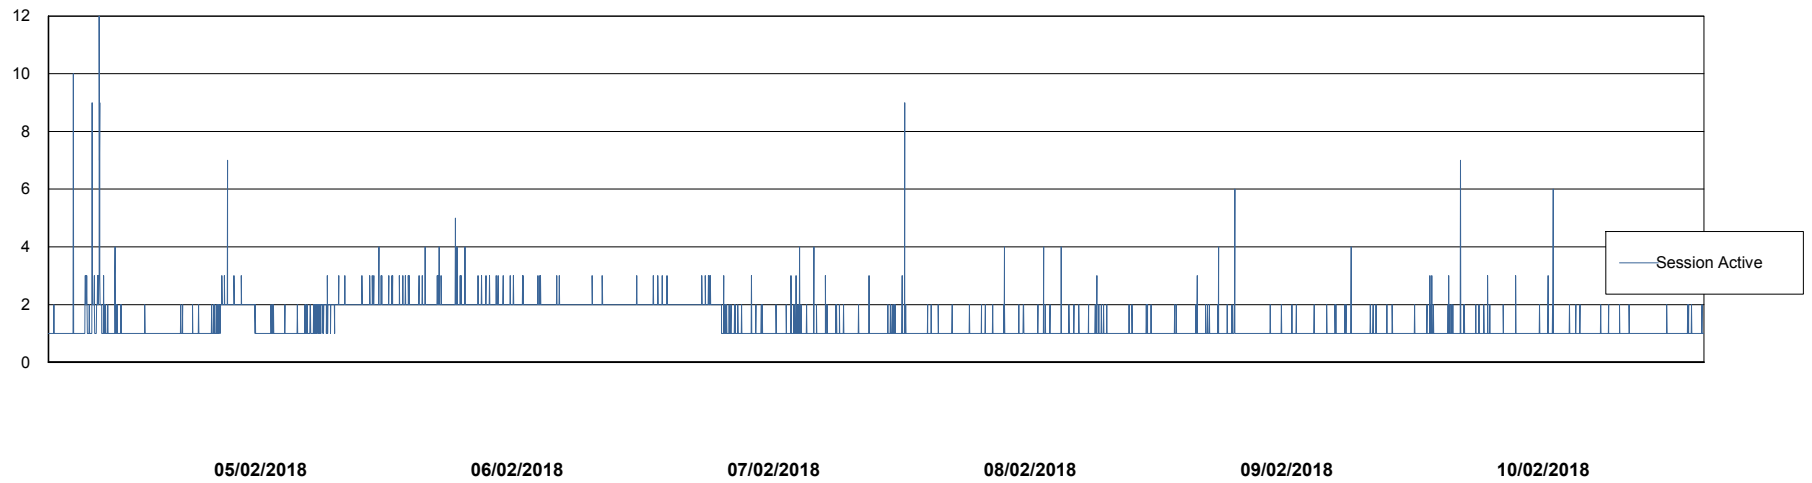

Database Performance LLGDB_Standby

DB Processes Max 520
DB Sessions Max 804