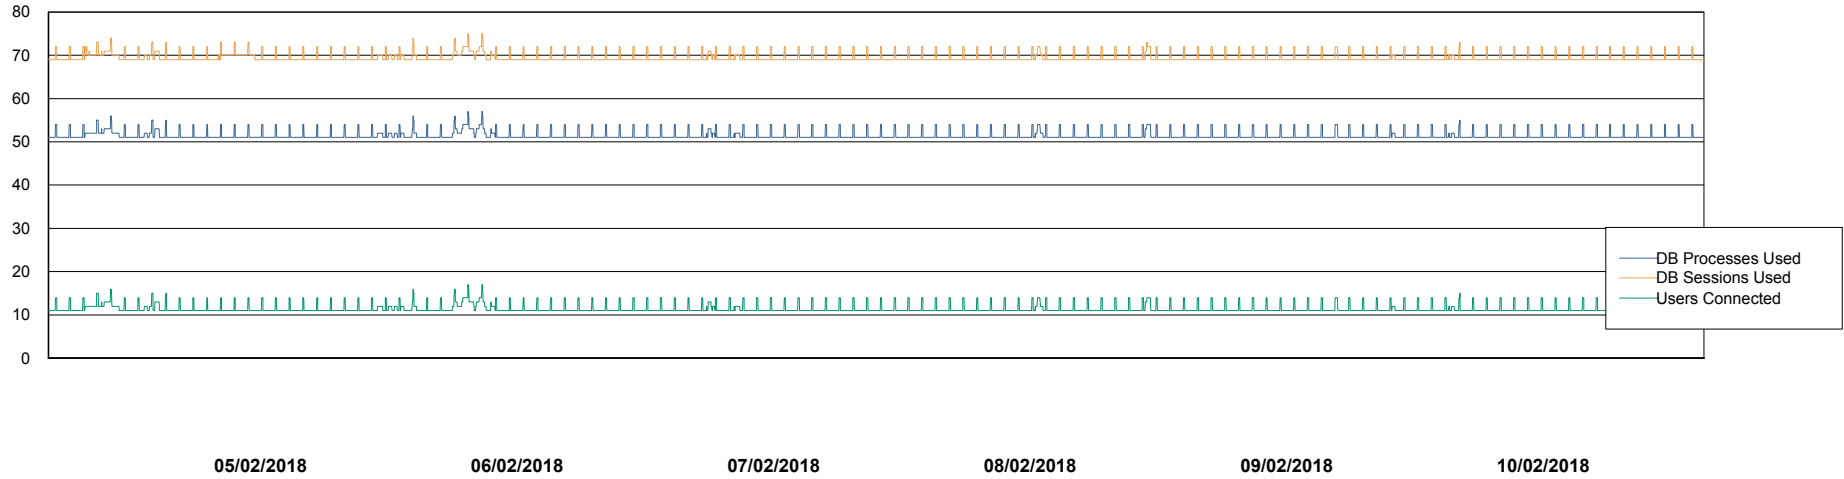

Database Performance LLGDB_Standby

DB Processes Max 520
DB Sessions Max 804