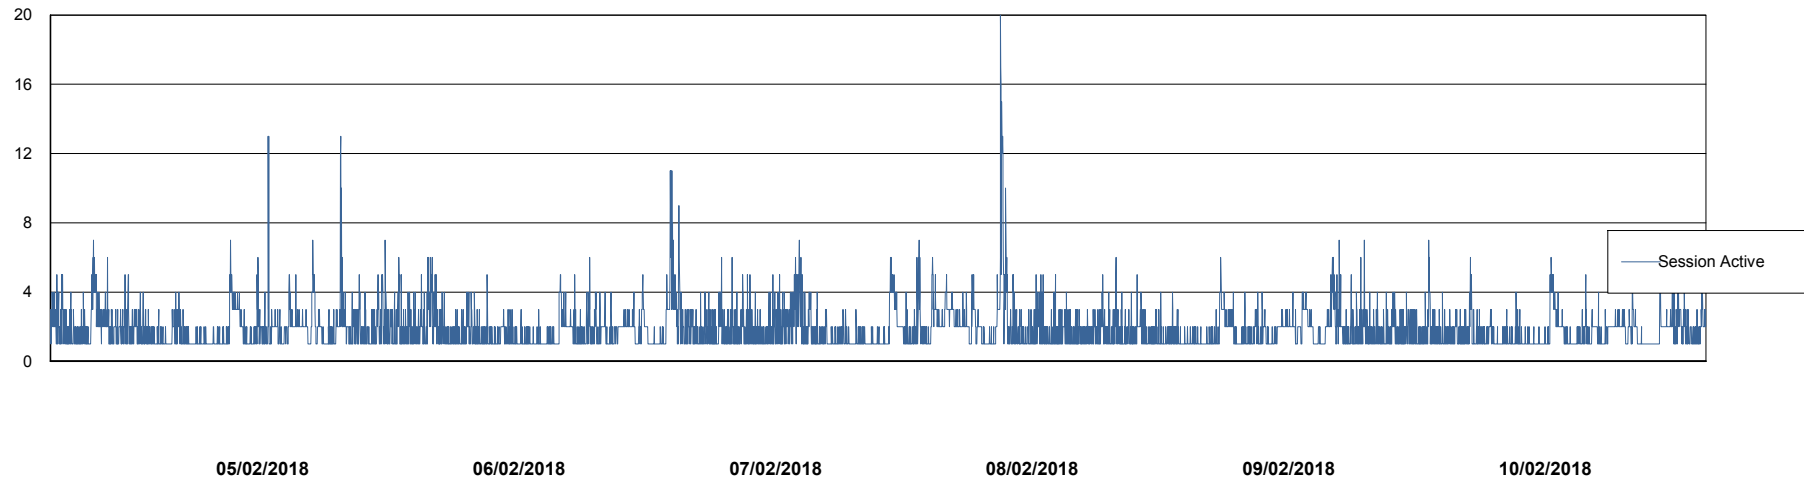

Database Performance LLGDB_Production

DB Processes Max 520
DB Sessions Max 804