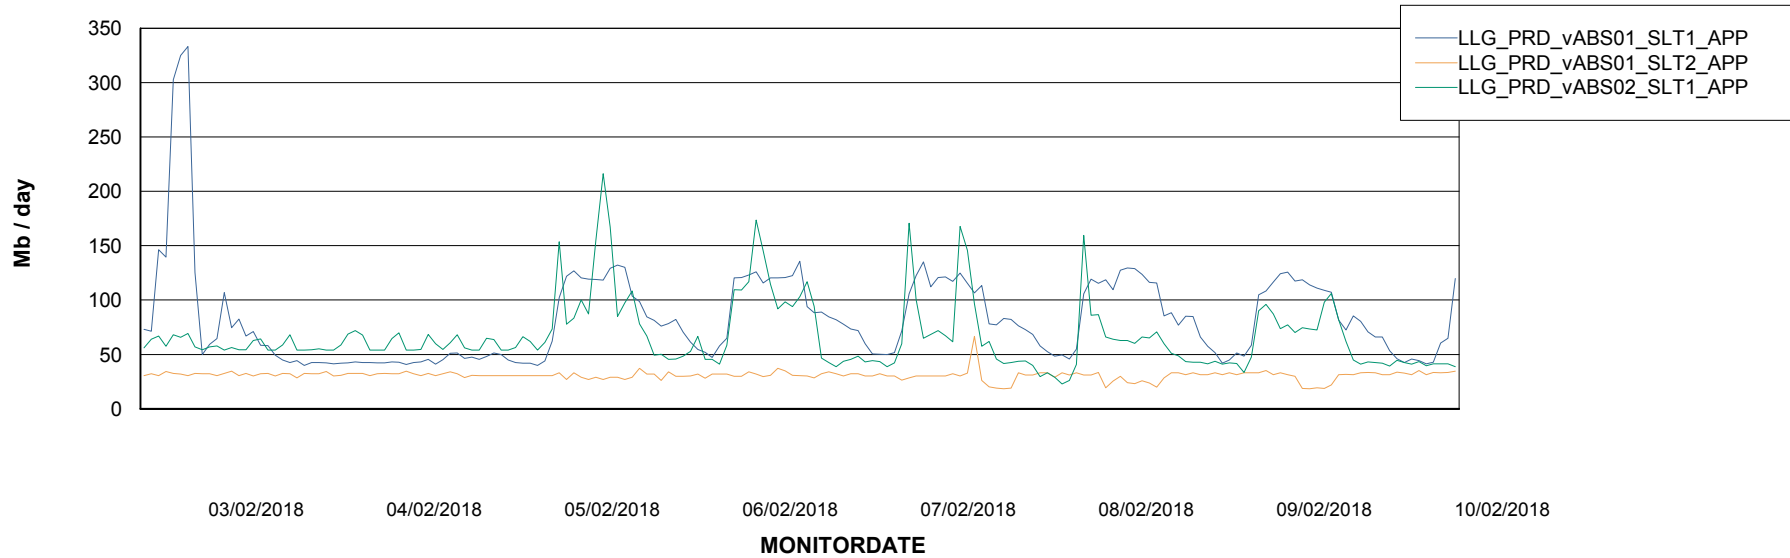

ABSSolute Application Server Services

Avg memory used per ABS Server Service