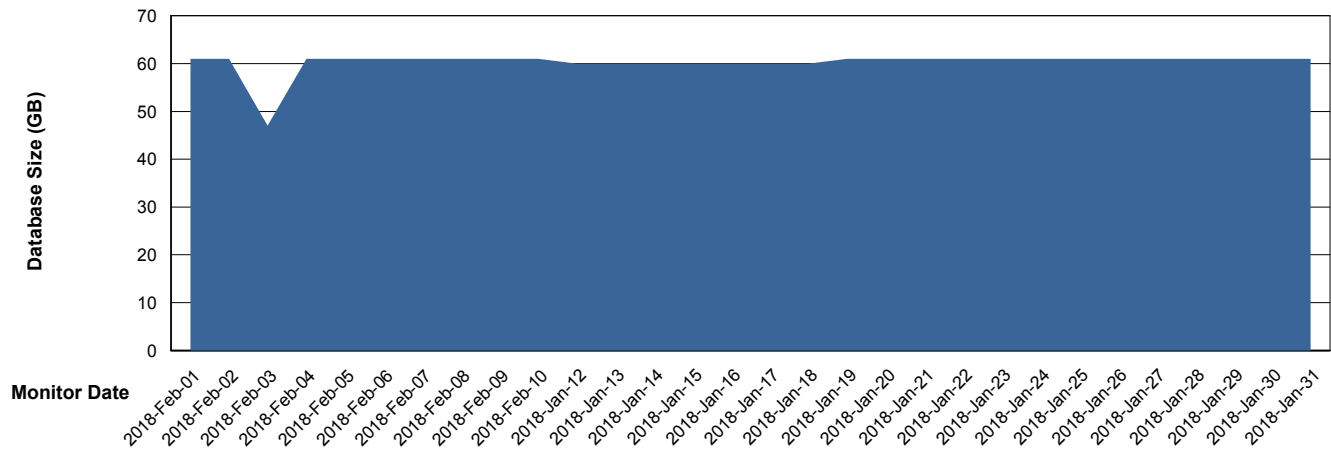

# Weekly SLA Customer Report

Customer LLG\_Production  
 Database ID 53

DATABASE SIZE LLGDB\_Production

### Database growth over last month

DATABASE SIZE LLGDBBI\_Production

### Database growth over last month