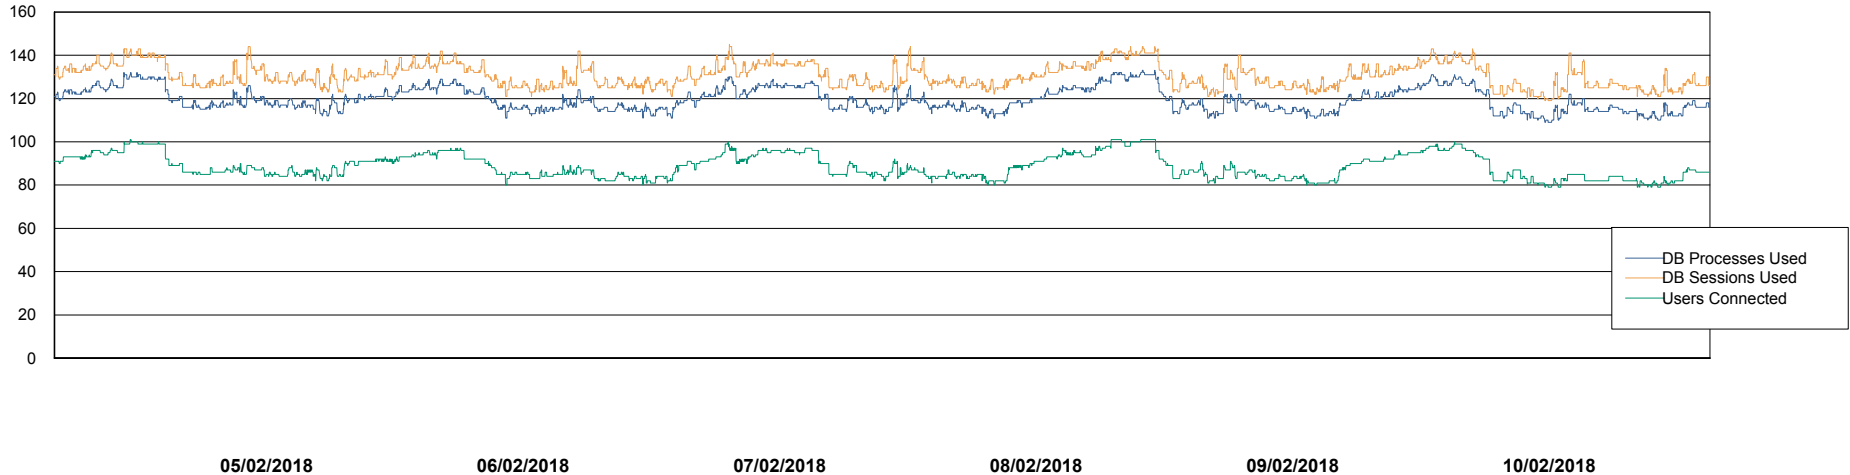

Harddisk Usage FIS_PRD_ORACLE2

	Free disk space on c: (%)	Total disk space on c: (Gb)	Free disk space on l: (%)	Total disk space on l: (Gb)	Free disk space on o: (%)	Total disk space on o: (Gb)
10/02/2018	70	279	18	279	16	373
09/02/2018	70	279	18	279	16	373
08/02/2018	70	279	18	279	16	373
07/02/2018	70	279	18	279	16	373
06/02/2018	70	279	18	279	16	373
05/02/2018	70	279	18	279	16	373
04/02/2018	70	279	18	279	16	373

Weekly SLA Customer Report

Customer FIS_Production
Database ID 46

Database Performance FISDB_Production

DB Processes Max 150
DB Sessions Max 264

Weekly SLA Customer Report

Customer FIS_Production
Database ID 46

Database Performance FISDB_Standby

DB Processes Max 150
DB Sessions Max 264

Weekly SLA Customer Report

Customer FIS_Production
 Database ID 46

DATABASE SIZE FISDB_Production

Database growth over last month