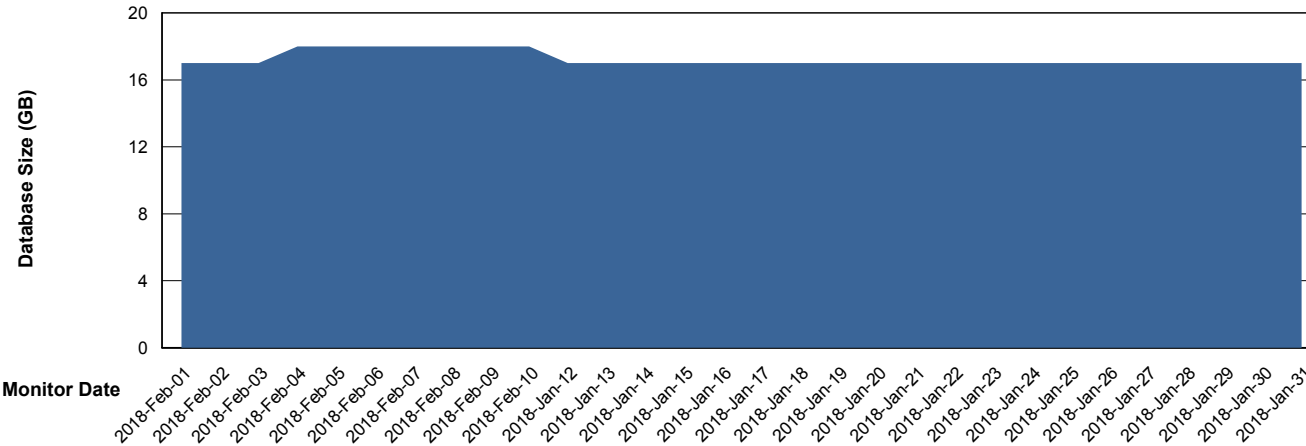

Weekly SLA Customer Report

Customer ECL Production
Database ID 77

Database Performance ECLDB_Production

DB Processes Max 300
DB Sessions Max 480

Weekly SLA Customer Report

Customer ECL Production
 Database ID 77

DATABASE SIZE ECLDB_Production

Database growth over last month

Database Tablespace ECLDB_Production

Date	Tablespace Name	Filesize (Gb)	Usedsize (Gb)	Percentage free
10/02/2018	ABSDATA	2	15	25
	INDX	2	0	100
09/02/2018	ABSDATA	2	15	25
	INDX	2	0	100
08/02/2018	ABSDATA	2	15	25
	INDX	2	0	100
07/02/2018	ABSDATA	2	15	25
	INDX	2	0	100
06/02/2018	ABSDATA	2	15	25
	INDX	2	0	100
05/02/2018	ABSDATA	2	15	25
	INDX	2	0	100
04/02/2018	ABSDATA	2	15	25
	INDX	2	0	100