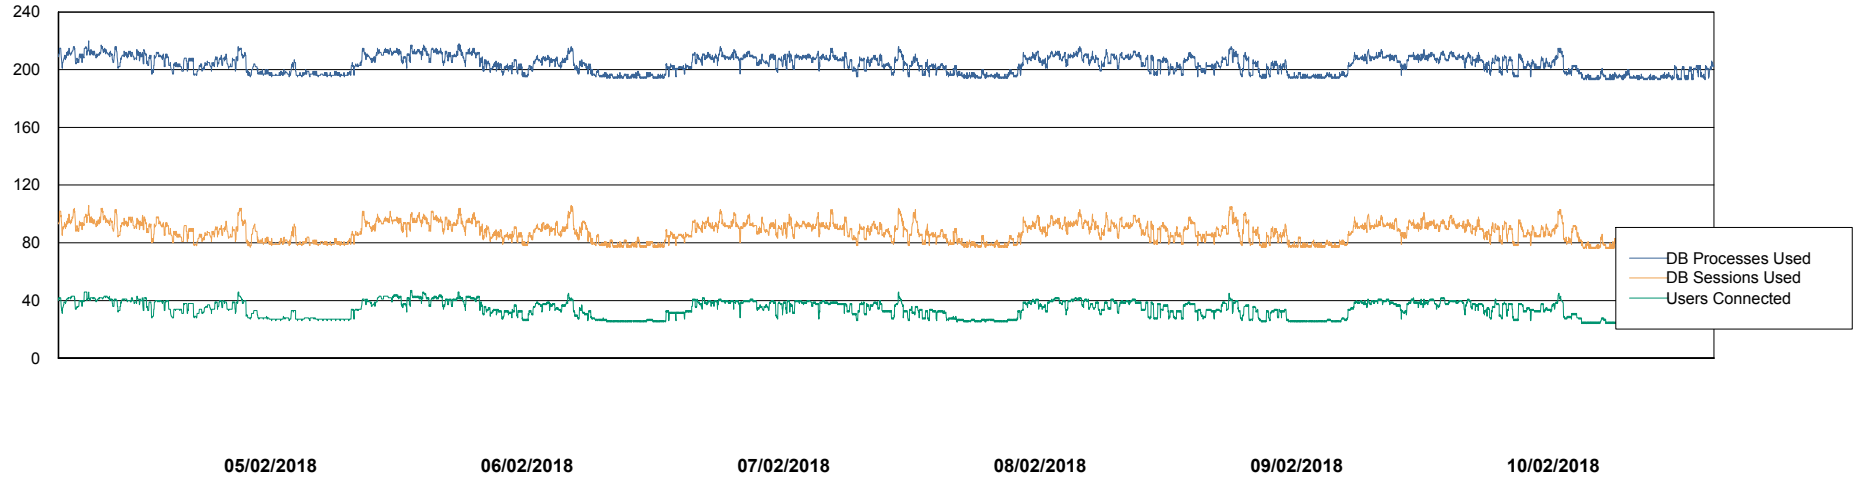

Weekly SLA Customer Report

Customer ECL Production
Database ID 77

Harddisk Usage ECL_PRD_ECL-ABS-WEB

	Free disk space on c: (%)	Total disk space on c: (Gb)	Free disk space on d: (%)	Total disk space on d: (Gb)
10/02/2018	85	127	0	0
09/02/2018	85	127	0	0
08/02/2018	85	127	0	0
07/02/2018	85	127	0	0
06/02/2018	85	127	0	0
05/02/2018	85	127	0	0
04/02/2018	85	127	0	0

Weekly SLA Customer Report

Customer ECL Production
Database ID 77

Database Performance ECLDB_Production

DB Processes Max 300
DB Sessions Max 480

Weekly SLA Customer Report

Customer ECL Production
 Database ID 77