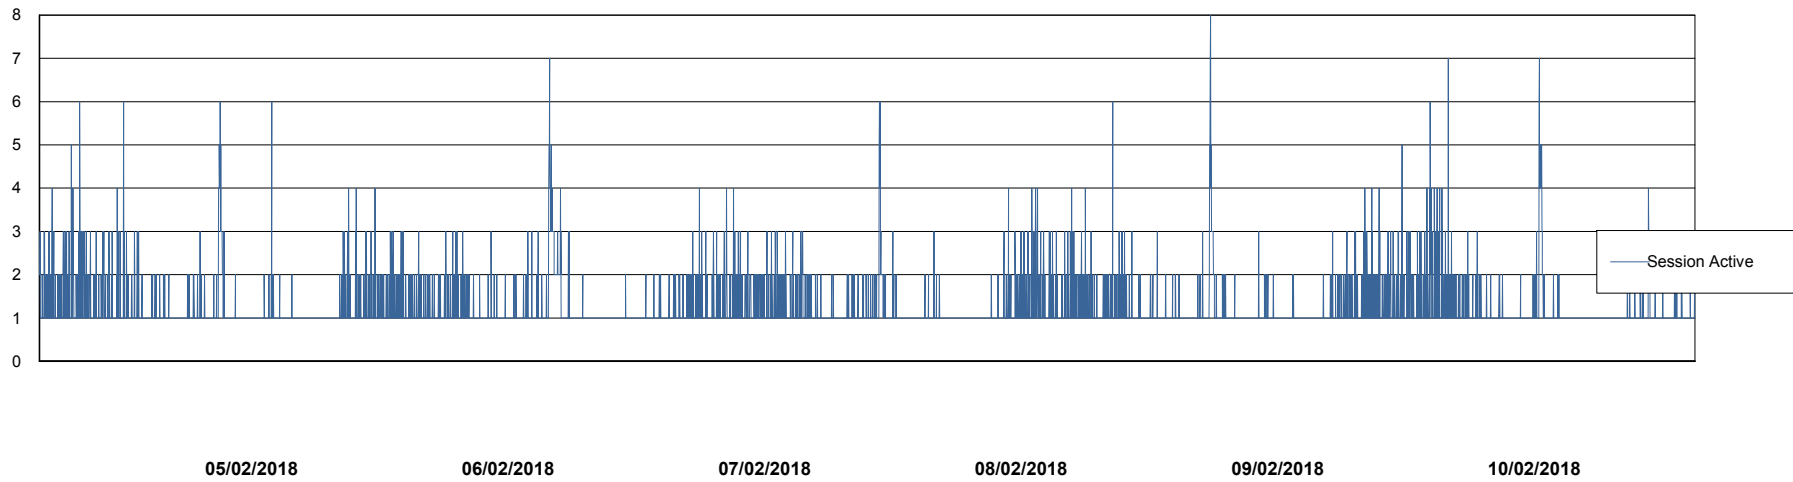

Weekly SLA Customer Report

Customer ECL Production
Database ID 77

Harddisk Usage ECL_PRD_ECL-ABS-WEB

	Free disk space on c: (%)	Total disk space on c: (Gb)	Free disk space on d: (%)	Total disk space on d: (Gb)
10/02/2018	85	127	0	0
09/02/2018	85	127	0	0
08/02/2018	85	127	0	0
07/02/2018	85	127	0	0
06/02/2018	85	127	0	0
05/02/2018	85	127	0	0
04/02/2018	85	127	0	0

Weekly SLA Customer Report

Customer ECL Production
Database ID 77

Database Performance ECLDB_Production

DB Processes Max 300
DB Sessions Max 480

Weekly SLA Customer Report

Customer ECL Production
 Database ID 77