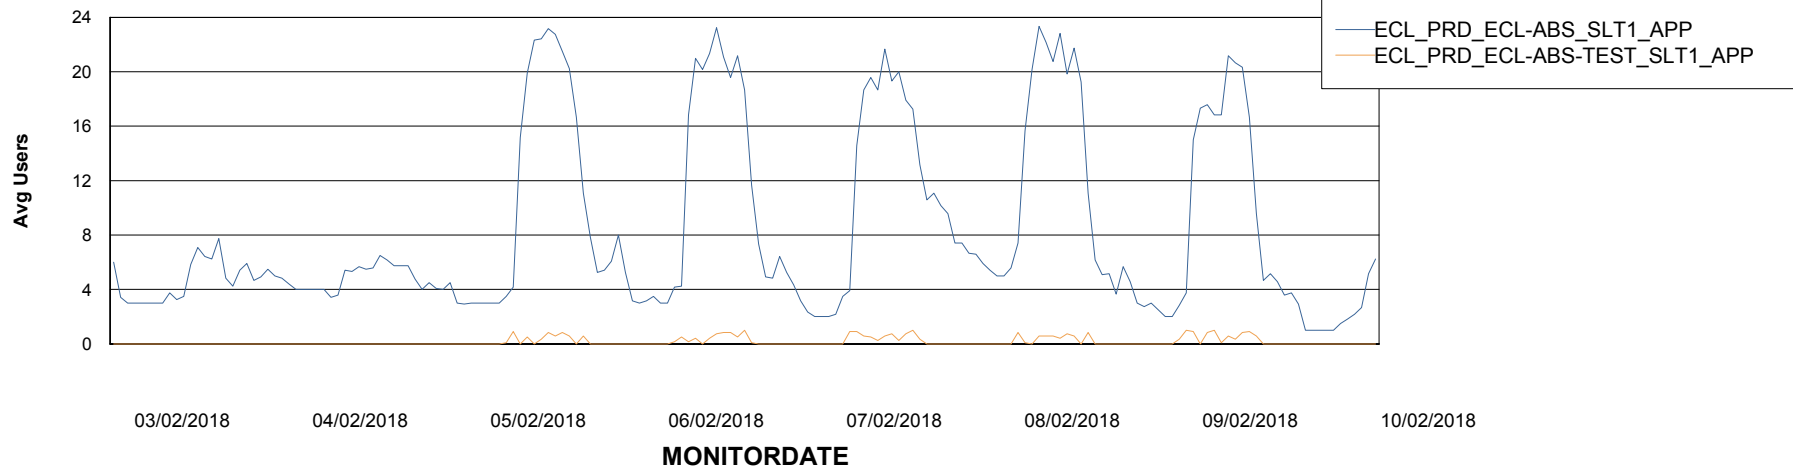

Avg users per day per ABS server