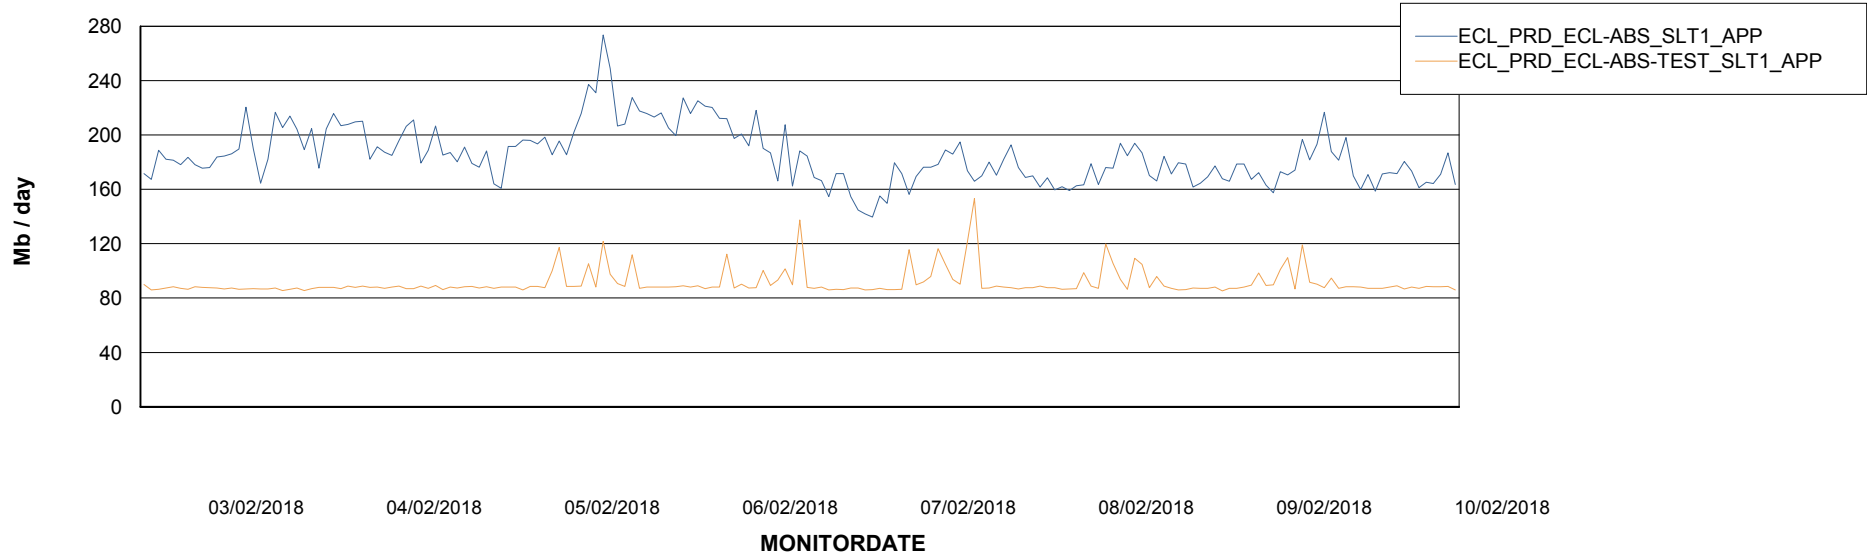

Weekly SLA Customer Report

Customer ECL Production
Database ID 77

Weekly SLA Customer Report

Customer ECL Production
Database ID 77

ABSSolute Application Server Services

Avg memory used per ABS Server Service