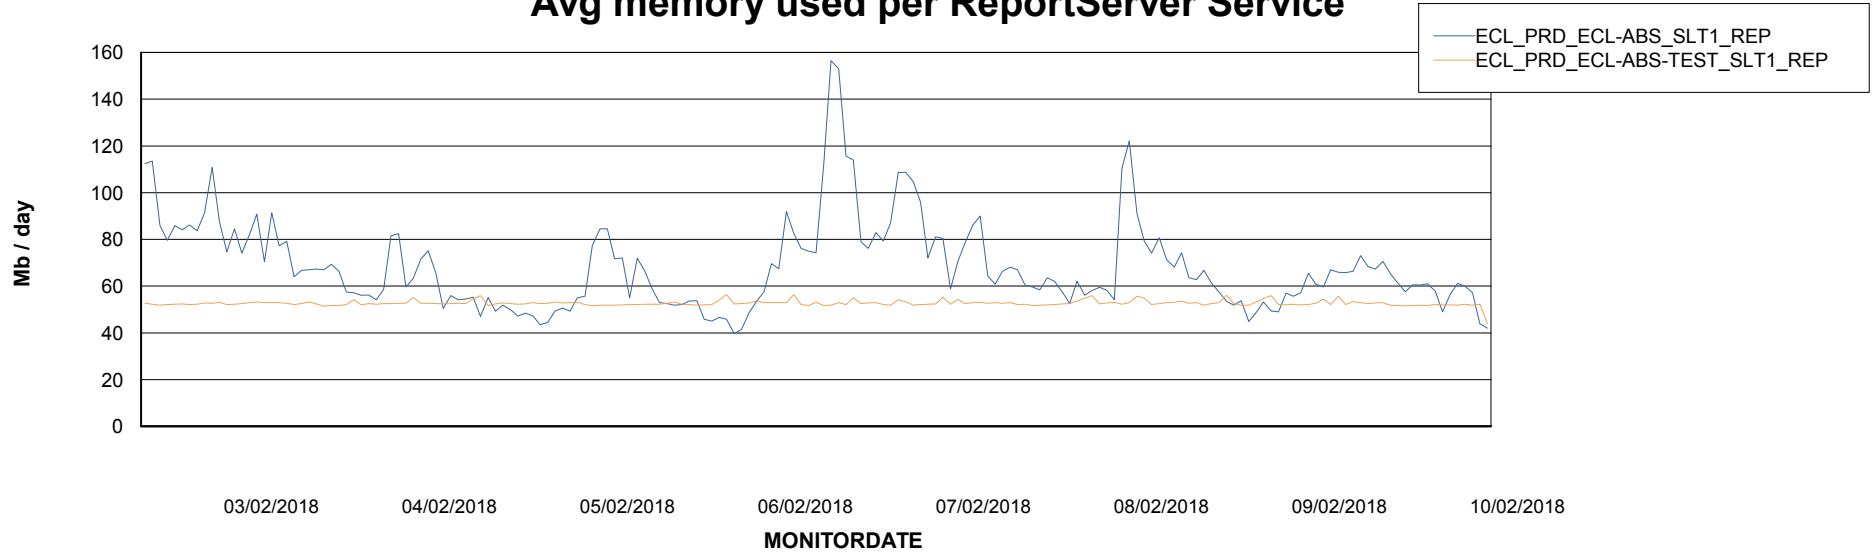

Avg users per day per ABS server

Weekly SLA Customer Report

Customer ECL Production
Database ID 77

ABSSolute Application ReportServer Services

Avg memory used per ReportServer Service

Weekly SLA Customer Report