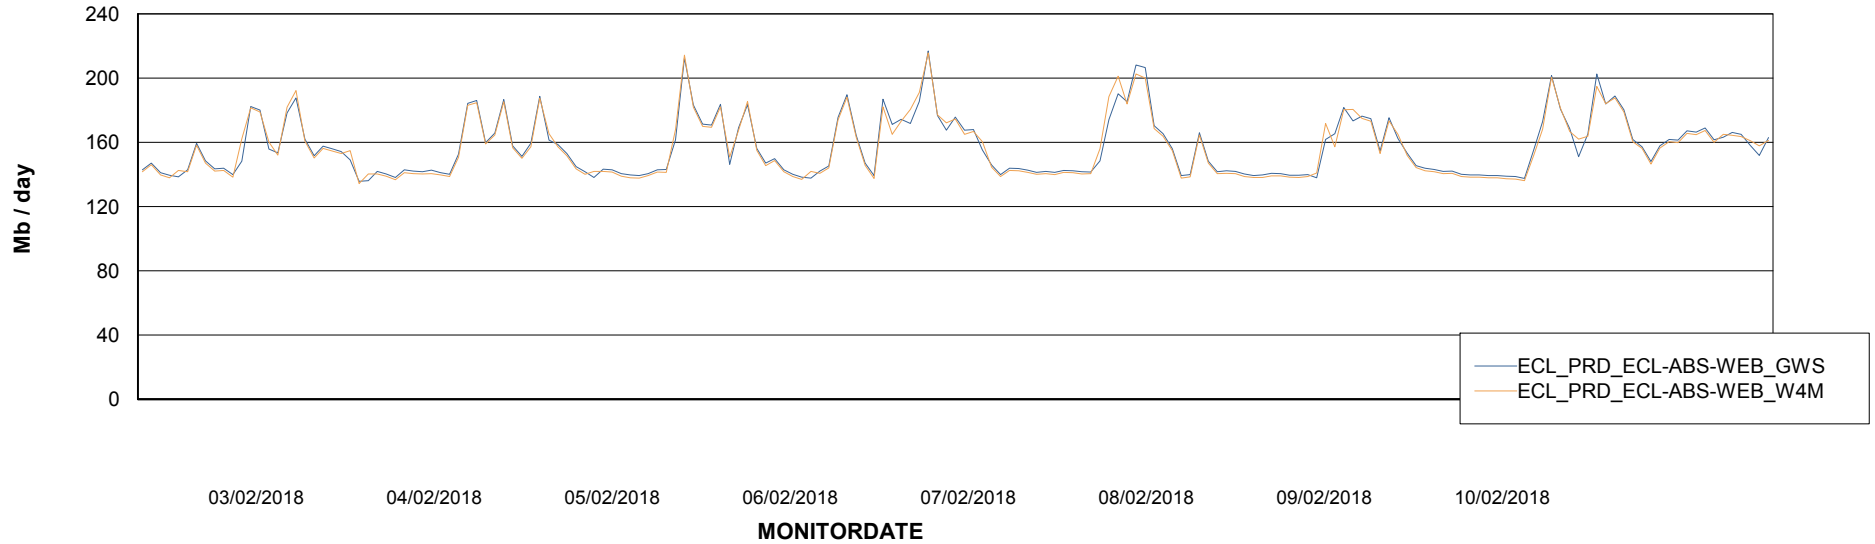

ABSSolute Web Component Services

Avg memory used per ABS Web component