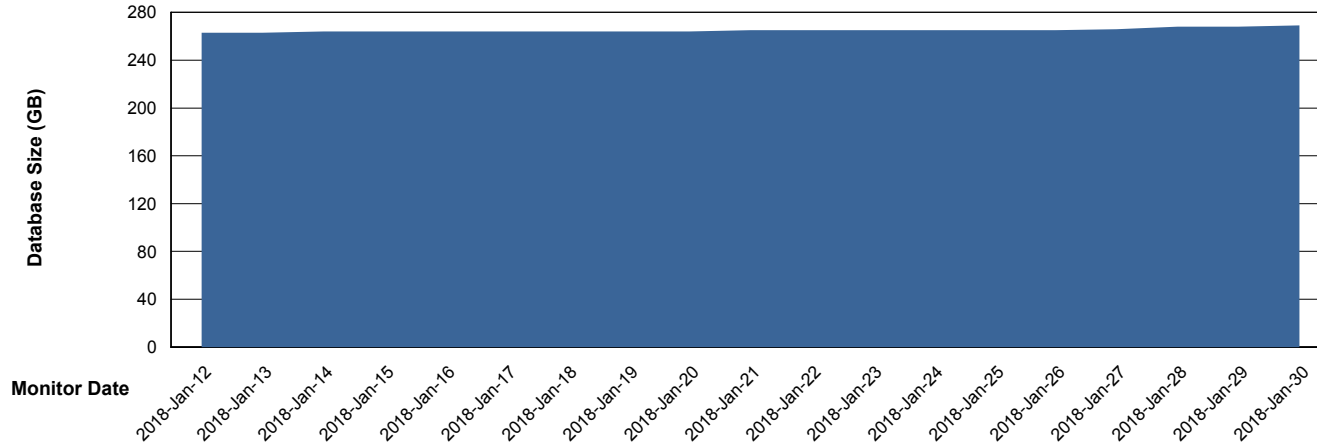

Weekly SLA Customer Report

Customer CSC_Production
Database ID 50

Harddisk Usage CSC_PRD_WEBSRV

10/02/2018	44
09/02/2018	44
08/02/2018	44
07/02/2018	43
06/02/2018	43
05/02/2018	43
04/02/2018	43

Weekly SLA Customer Report

Customer CSC_Production
Database ID 50

DATABASE SIZE CSCDB_Primary

Database growth over last month

Weekly SLA Customer Report

Customer CSC_Production
Database ID 50

Standby Database Health CSC_Production

Recovery lag for last 7 days