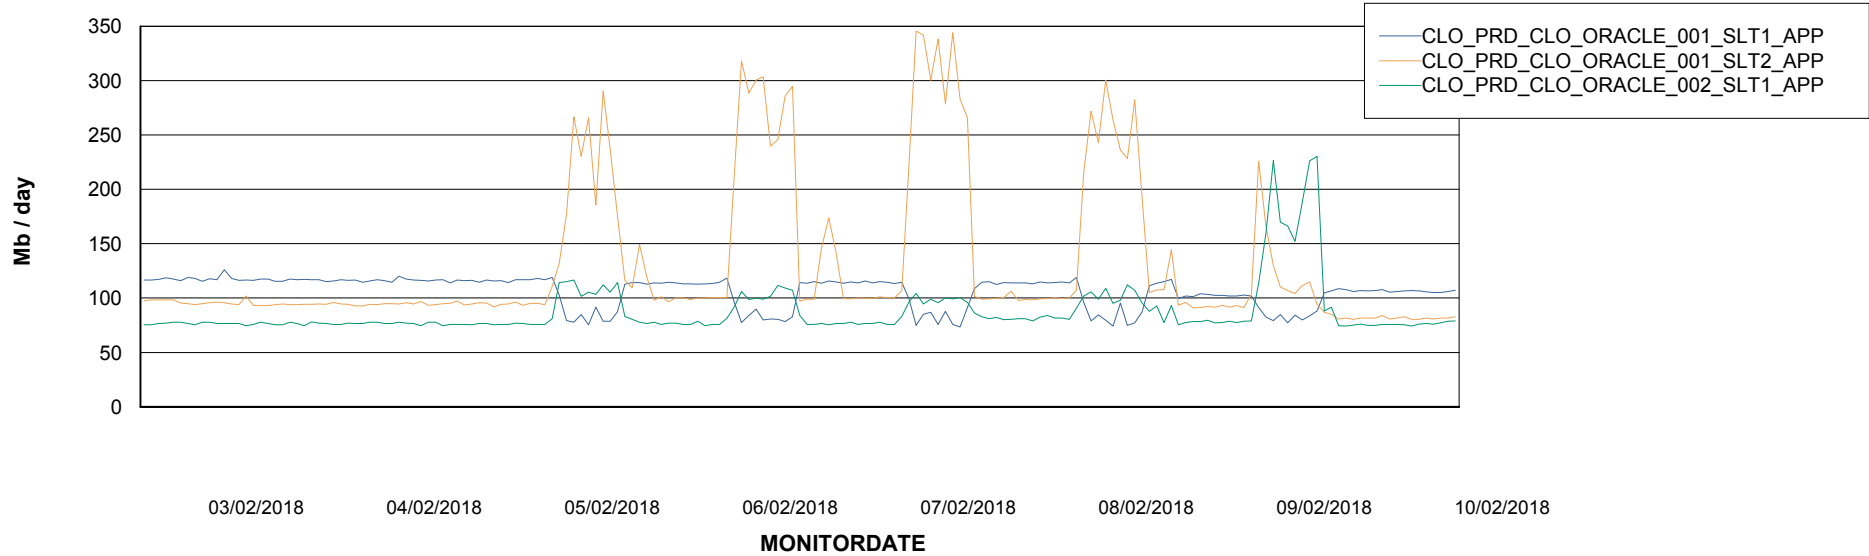

ABSSolute Application Server Services

Avg memory used per ABS Server Service