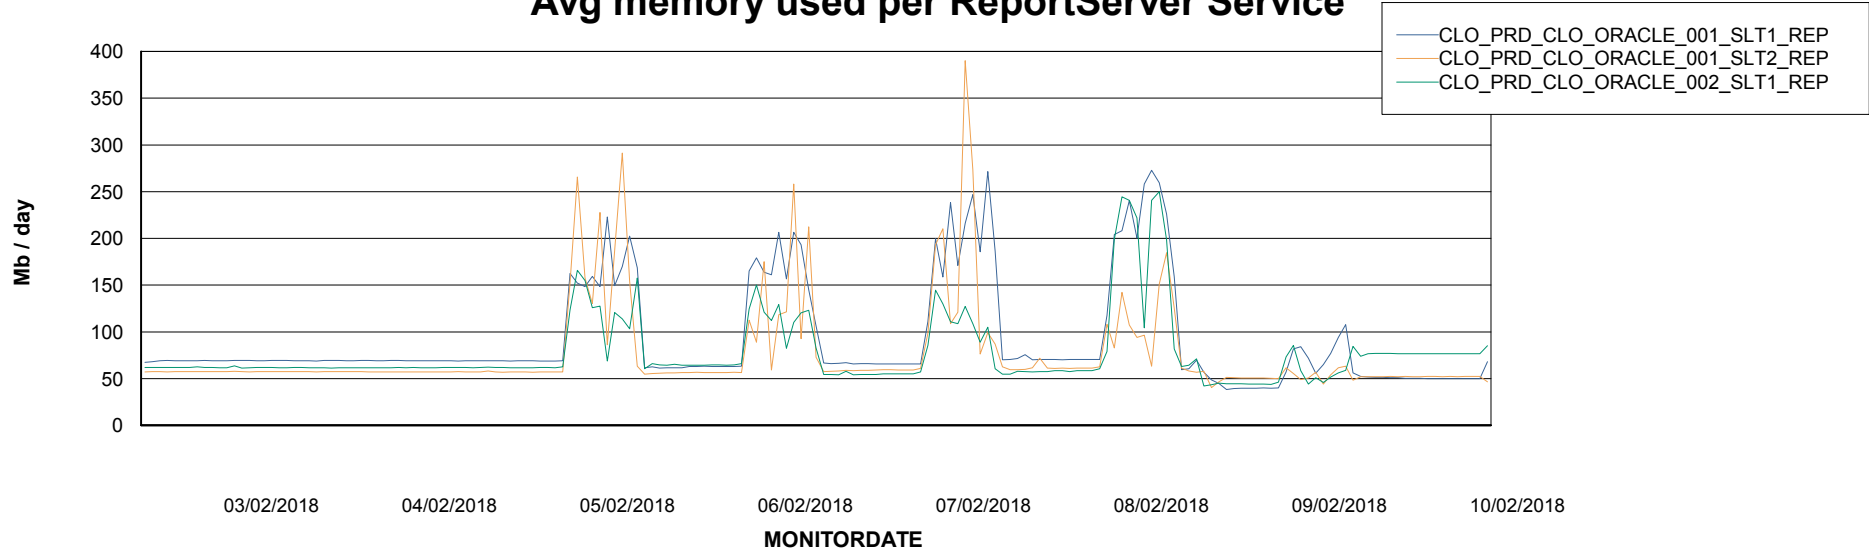

Avg memory used per ABS Server Service

Avg users per day per ABS server

Weekly SLA Customer Report

Customer CLO Production
Database ID 38

ABSSolute Application ReportServer Services

Avg memory used per ReportServer Service