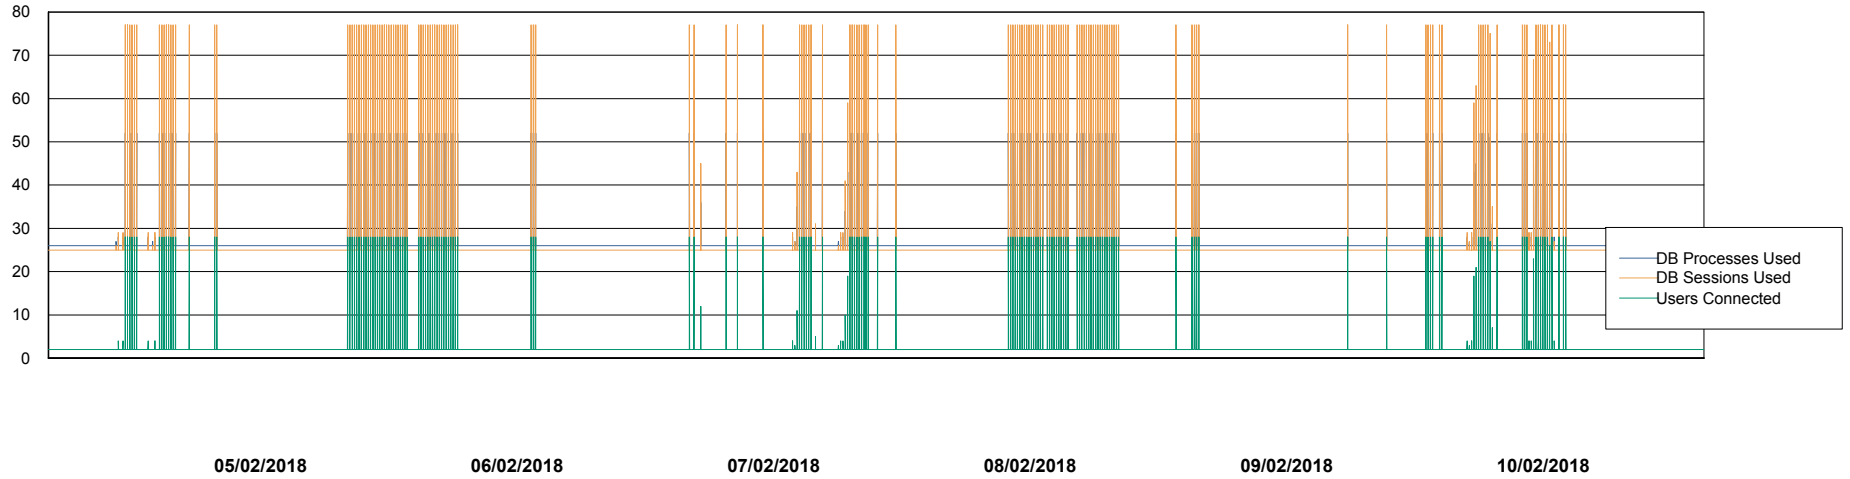

Database Performance CLODB_Standby

DB Processes Max 500
DB Sessions Max 792