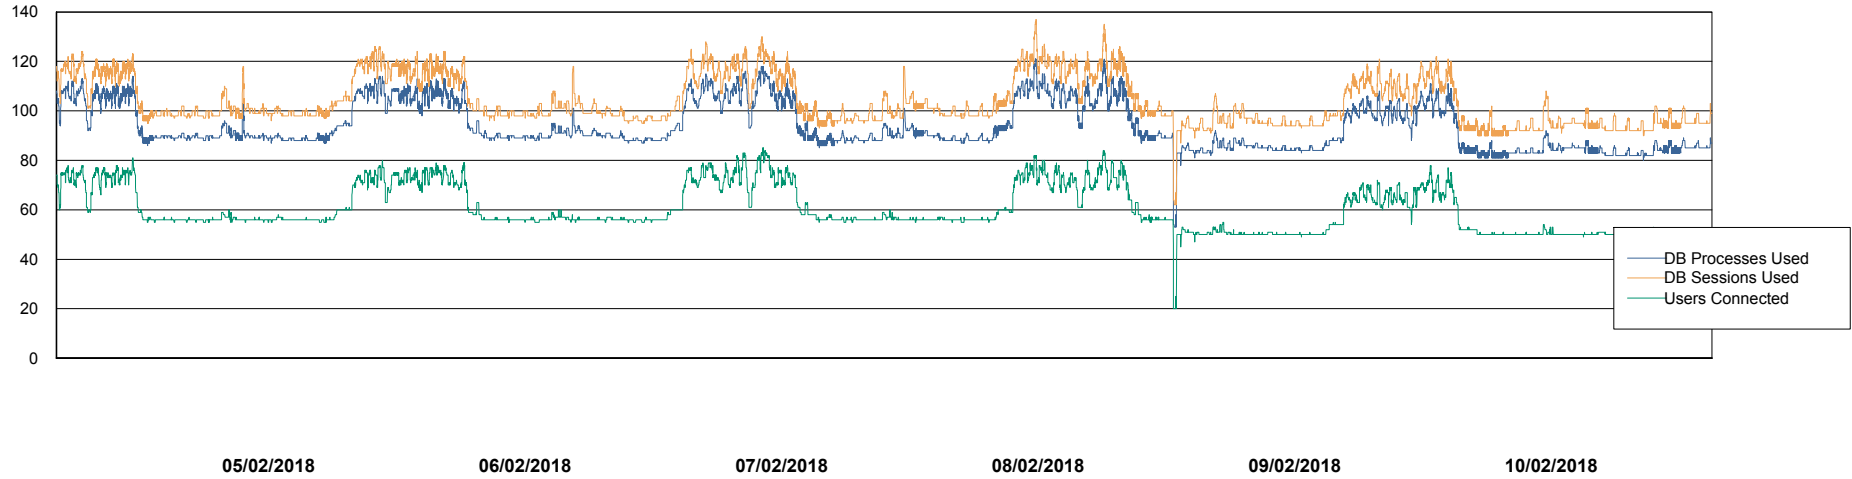

Database Performance CLODB_Production

DB Processes Max 500
DB Sessions Max 792