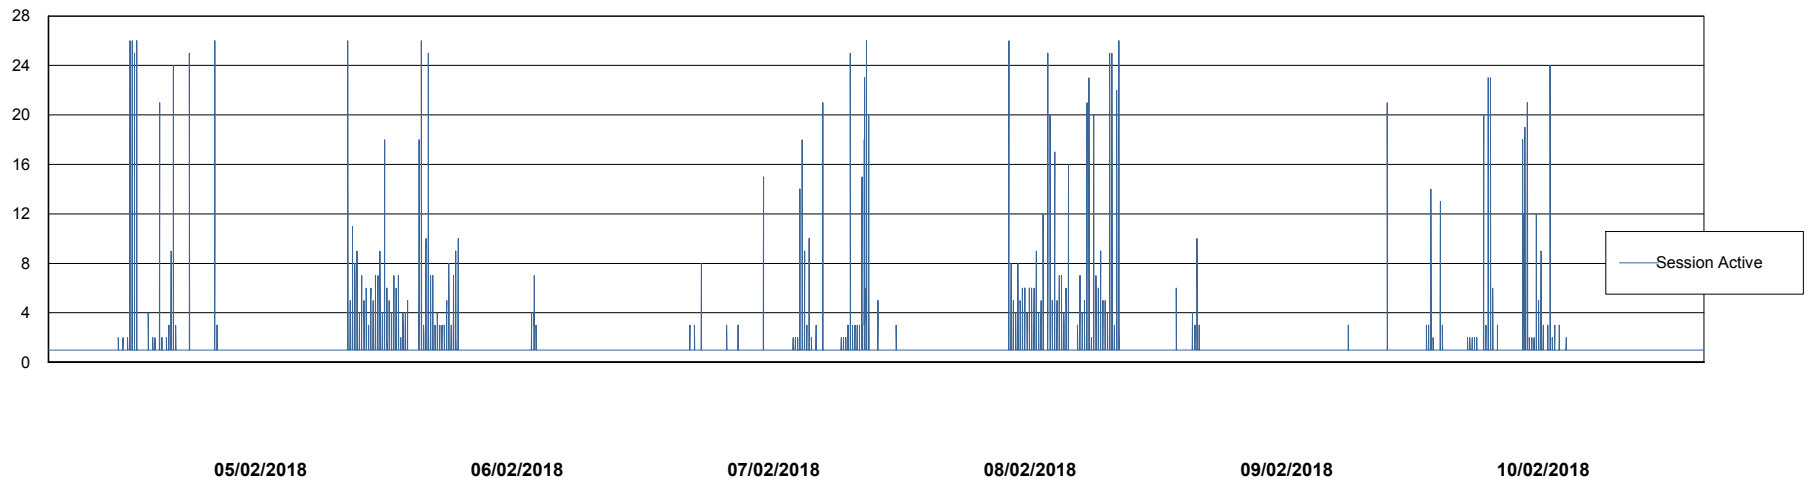

Database Performance CLODB_Standby

DB Processes Max 500
DB Sessions Max 792