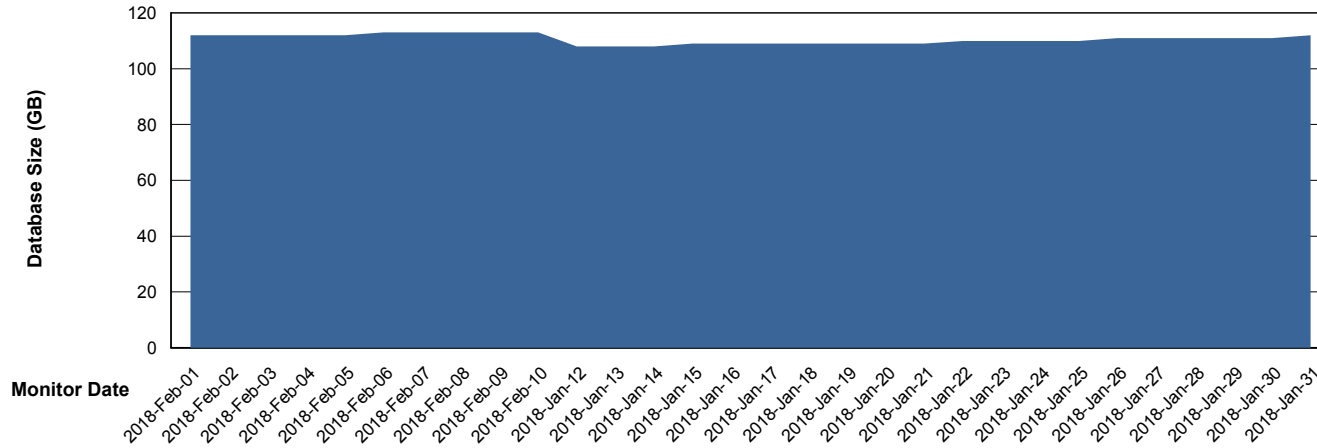

DATABASE SIZE CLODB_Production

Database growth over last month