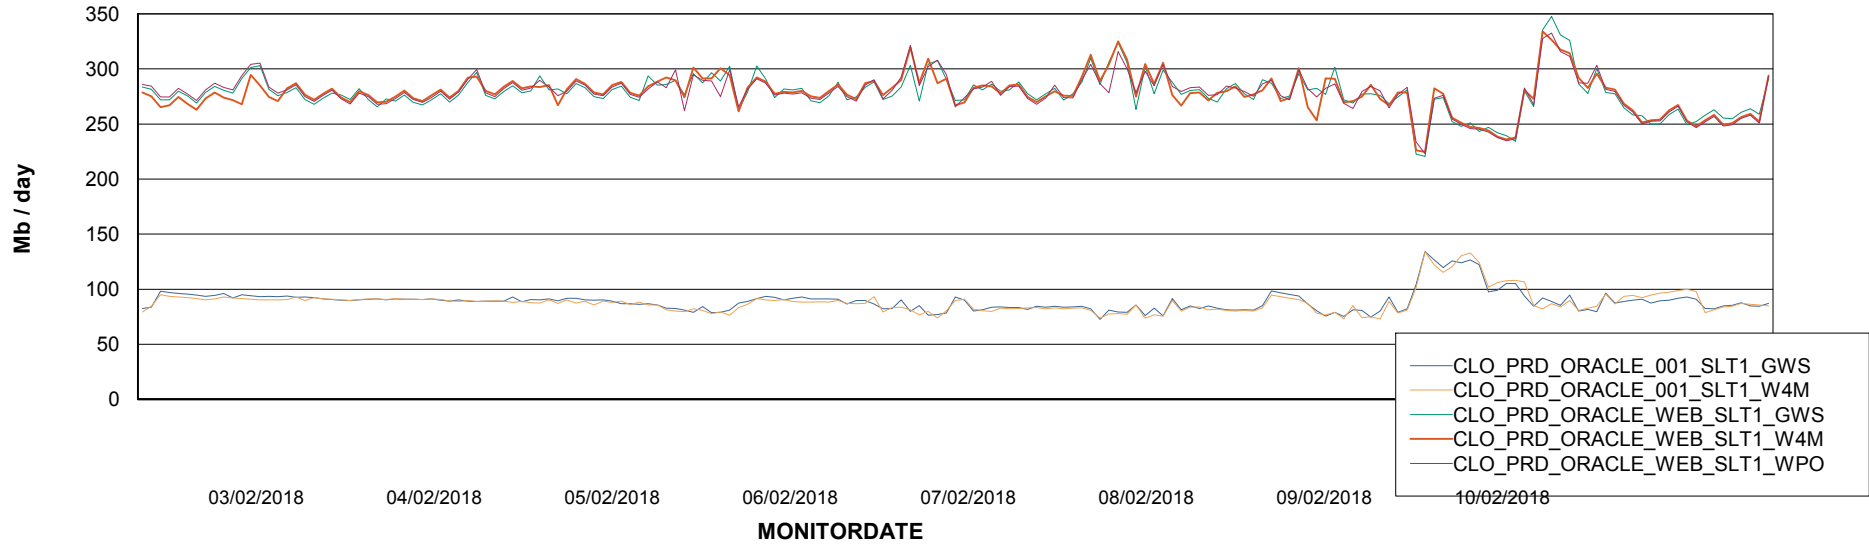

ABSolute Web Component Services

Avg memory used per ABS Web component