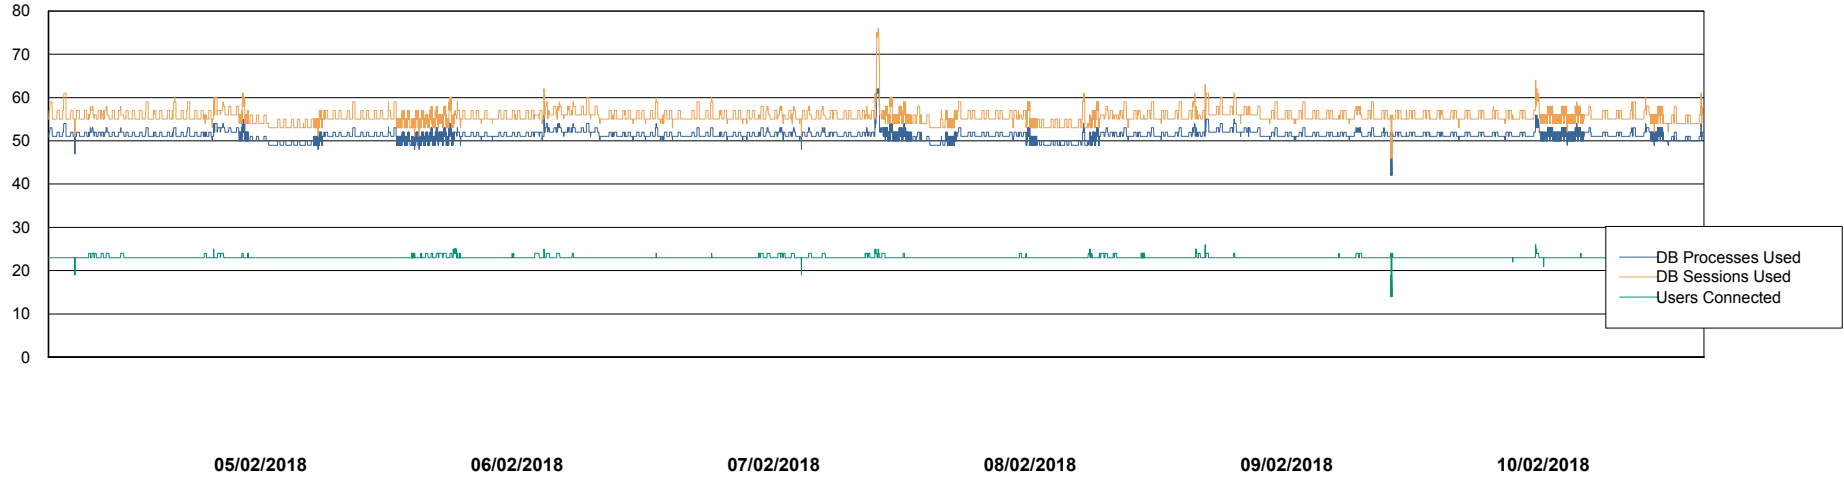

Database Performance CLODB_Standby

DB Processes Max 500
DB Sessions Max 792

Weekly SLA Customer Report

Customer CLO Production
Database ID 38

Database Performance CLODB_Test

DB Processes Max 500
DB Sessions Max 792