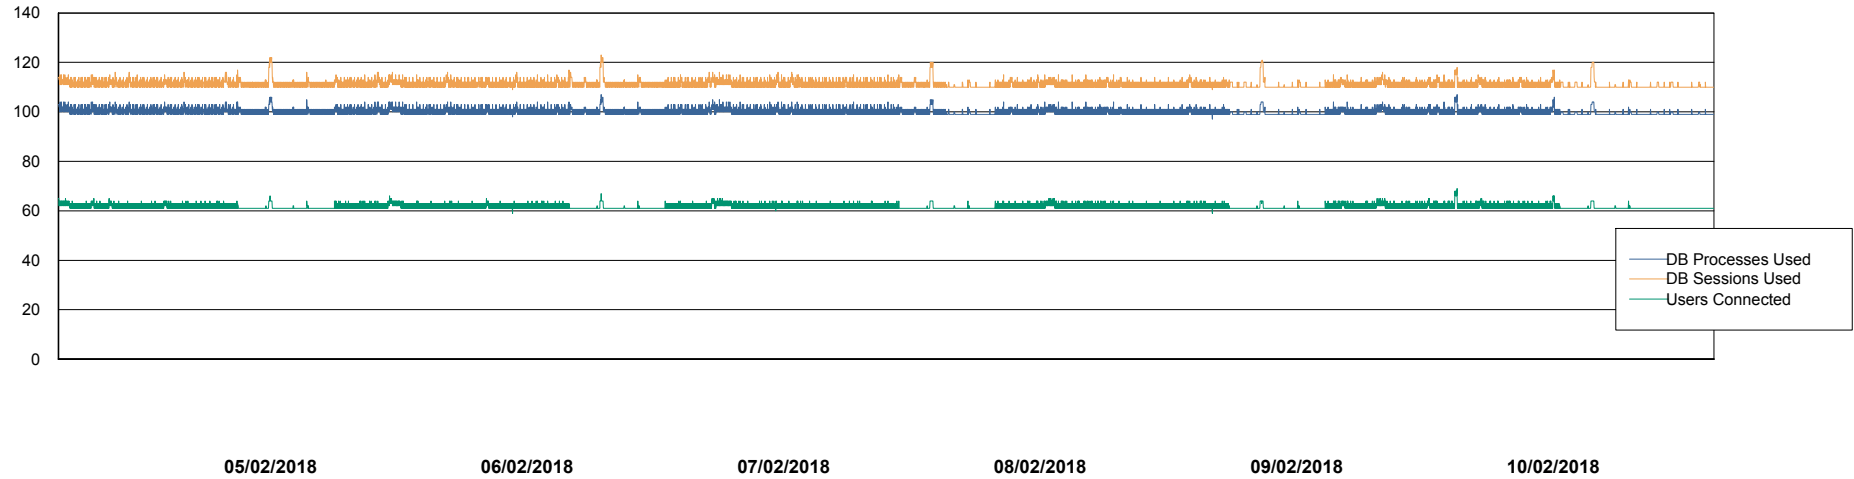

Harddisk Usage CIW_PRD_ORACLE2

	Free disk space on c: (%)	Total disk space on c: (Gb)	Free disk space on d: (%)	Total disk space on d: (Gb)	Free disk space on e: (%)	Total disk space on e: (Gb)
10/02/2018	96	701	64	700	100	830
09/02/2018	96	701	64	700	100	830
08/02/2018	96	701	64	700	100	830
07/02/2018	96	701	64	700	100	830
06/02/2018	96	701	65	700	100	830
05/02/2018	96	701	65	700	100	830
04/02/2018	96	701	65	700	100	830

Weekly SLA Customer Report

Customer CIW Production
Database ID 45

Database Performance CIWDB_Production

Weekly SLA Customer Report

Customer CIW Production
Database ID 45

Database Performance CIWDB_Standby

Weekly SLA Customer Report