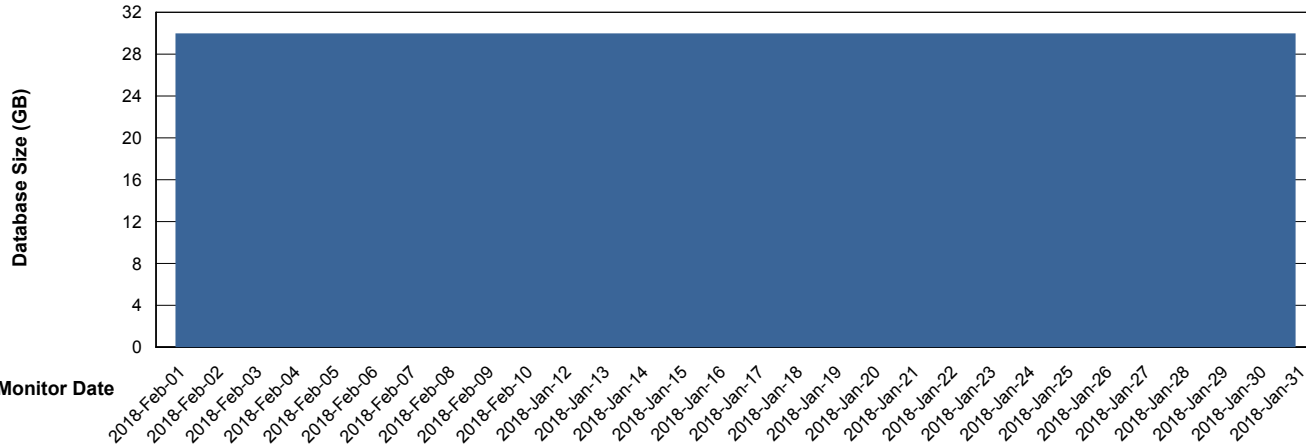

Weekly SLA Customer Report

Customer CIW Production
Database ID 45

Database Performance CIWDB_Production

Weekly SLA Customer Report

Customer CIW Production
Database ID 45

Database Performance CIWDB_Standby

Weekly SLA Customer Report

Customer CIW Production
 Database ID 45

DATABASE SIZE CIWDB_Production

Database growth over last month

Database Tablespace CIWDB_Production

Date	Tablespace Name	Filesize (Gb)	Usedsize (Gb)	Percentage free
10/02/2018	ABSDATA	2	26	13
	INDX	2	3	25
09/02/2018	ABSDATA	2	26	13
	INDX	2	3	25
08/02/2018	ABSDATA	2	26	13
	INDX	2	3	25
07/02/2018	ABSDATA	2	26	13
	INDX	2	3	25
06/02/2018	ABSDATA	2	26	13
	INDX	2	3	25
05/02/2018	ABSDATA	2	26	13
	INDX	2	3	25
04/02/2018	ABSDATA	2	26	13
	INDX	2	3	25