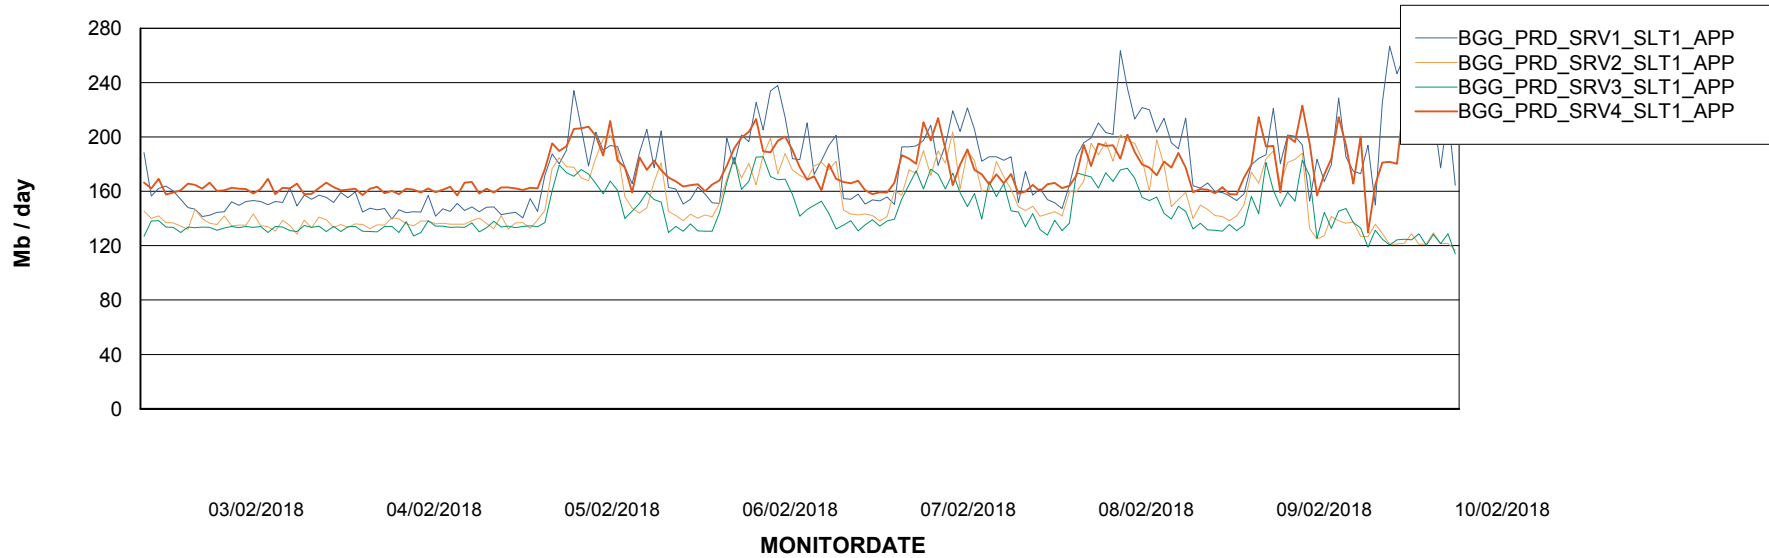

ABSolute Application Server Services

Avg memory used per ABS Server Service