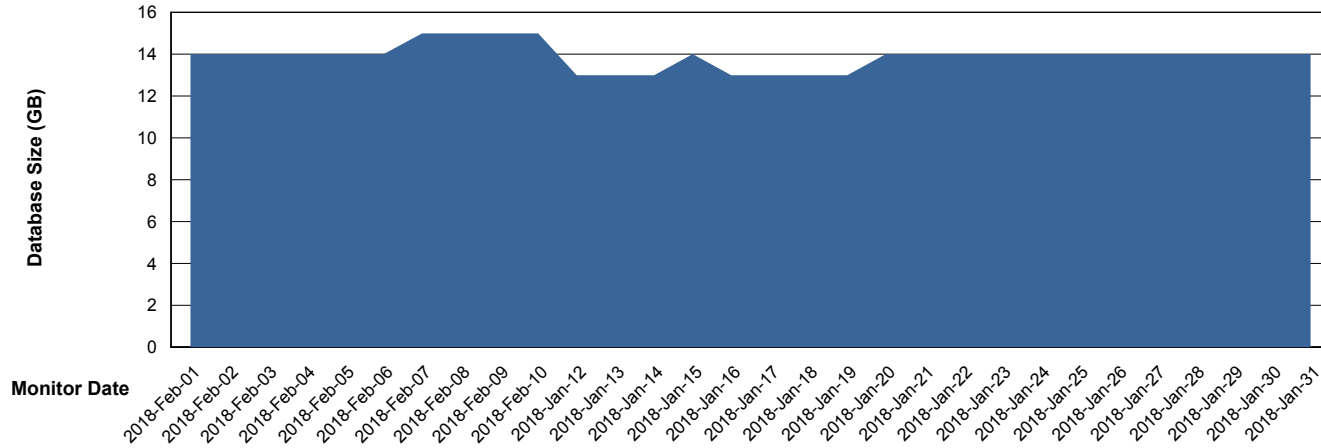

Customer BGG_Production
Database ID 58

Database Performance BGGDB_Standby

Weekly SLA Customer Report

Customer BGG_Production
Database ID 58

DATABASE SIZE BGGDB_BI

Database growth over last month

DATABASE SIZE BGGDB_Production

Database growth over last month

Weekly SLA Customer Report

Customer BGG_Production
Database ID 58

Database Tablespace BGGDB_BI

Date	Tablespace Name	Filesize (Gb)	Usedsize (Gb)	Percentage free
10/02/2018	ABSDATA	2	7	30
	INDX	2	7	13
09/02/2018	ABSDATA	2	6	40
	INDX	2	7	13
08/02/2018	ABSDATA	2	6	40
	INDX	2	7	13
07/02/2018	ABSDATA	2	6	40
	INDX	2	6	25
06/02/2018	ABSDATA	2	6	40
	INDX	2	6	25
05/02/2018	ABSDATA	2	6	40
	INDX	2	6	25
04/02/2018	ABSDATA	2	6	40
	INDX	2	6	25