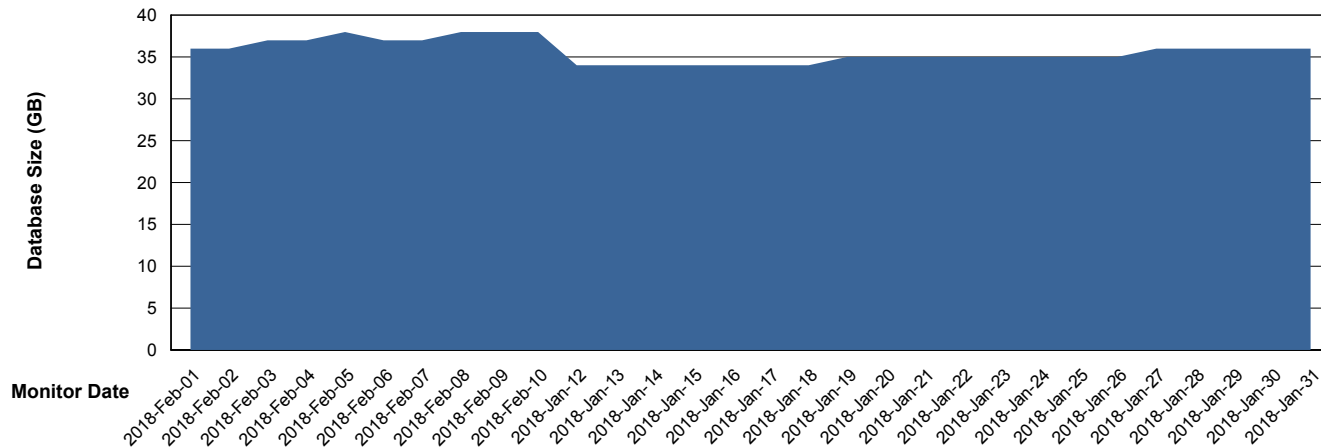

Customer BGG_Production
Database ID 58

Database Performance BGGDB_Standby

Weekly SLA Customer Report

Customer BGG_Production
Database ID 58

DATABASE SIZE BGGDB_BI

Database growth over last month

DATABASE SIZE BGGDB_Production

Database growth over last month

Weekly SLA Customer Report

Customer BGG_Production
Database ID 58

Database Tablespace BGGDB_BI

Date	Tablespace Name	Filesize (Gb)	Usedsize (Gb)	Percentage free
10/02/2018	ABSDATA	2	7	30
	INDX	2	7	13
09/02/2018	ABSDATA	2	6	40
	INDX	2	7	13
08/02/2018	ABSDATA	2	6	40
	INDX	2	7	13
07/02/2018	ABSDATA	2	6	40
	INDX	2	6	25
06/02/2018	ABSDATA	2	6	40
	INDX	2	6	25
05/02/2018	ABSDATA	2	6	40
	INDX	2	6	25
04/02/2018	ABSDATA	2	6	40
	INDX	2	6	25