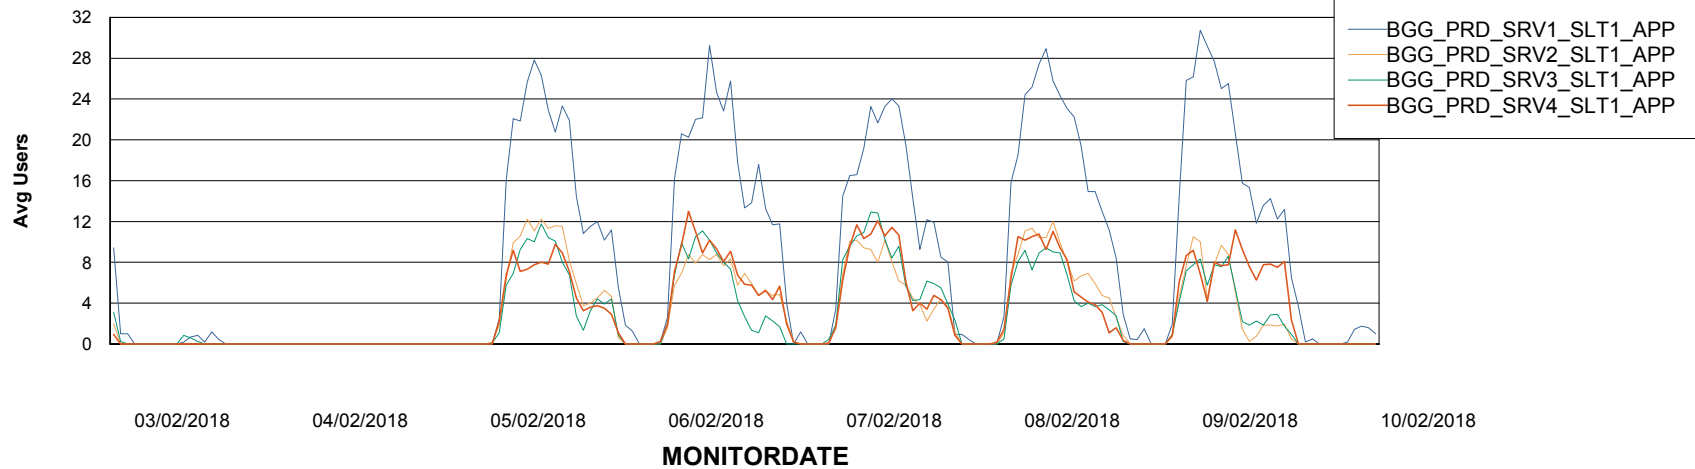

Avg users per day per ABS server