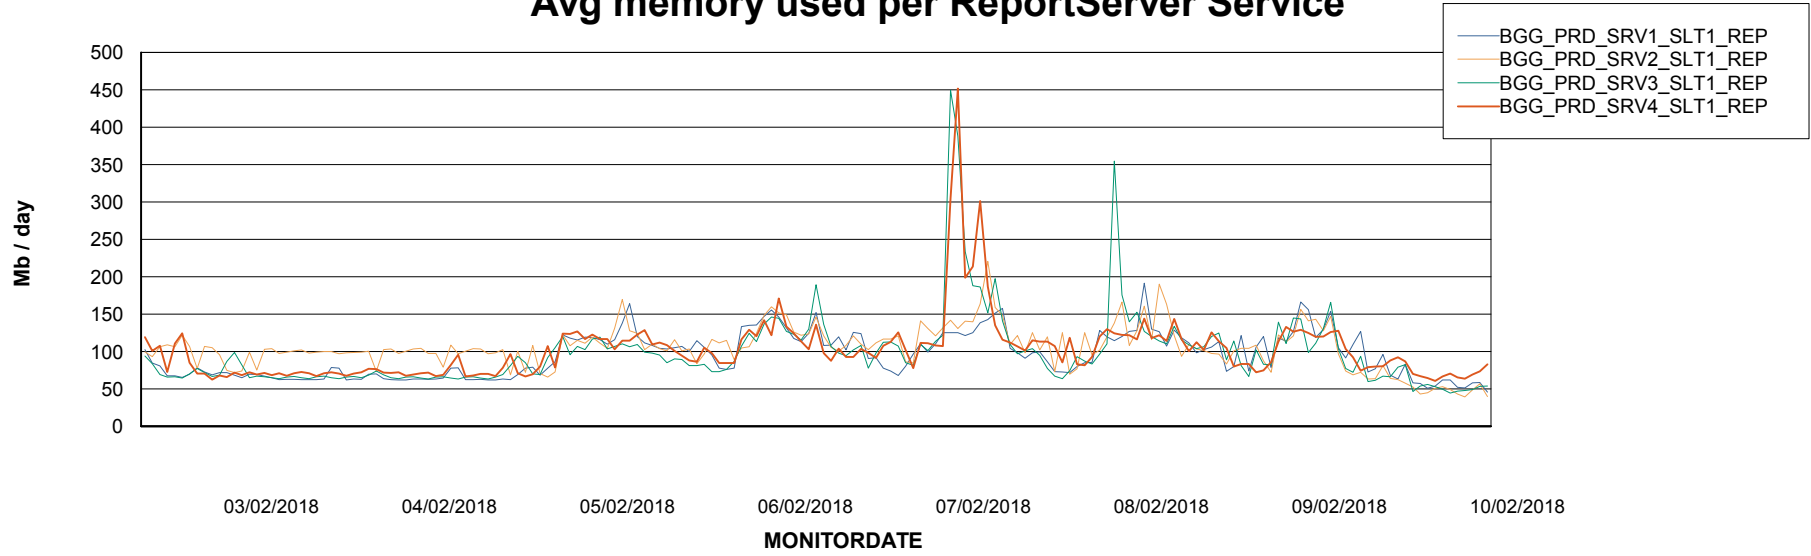

Avg memory used per ABS Server Service

Avg users per day per ABS server

Weekly SLA Customer Report

Customer BGG_Production
Database ID 58

ABSSolute Application ReportServer Services

Avg memory used per ReportServer Service