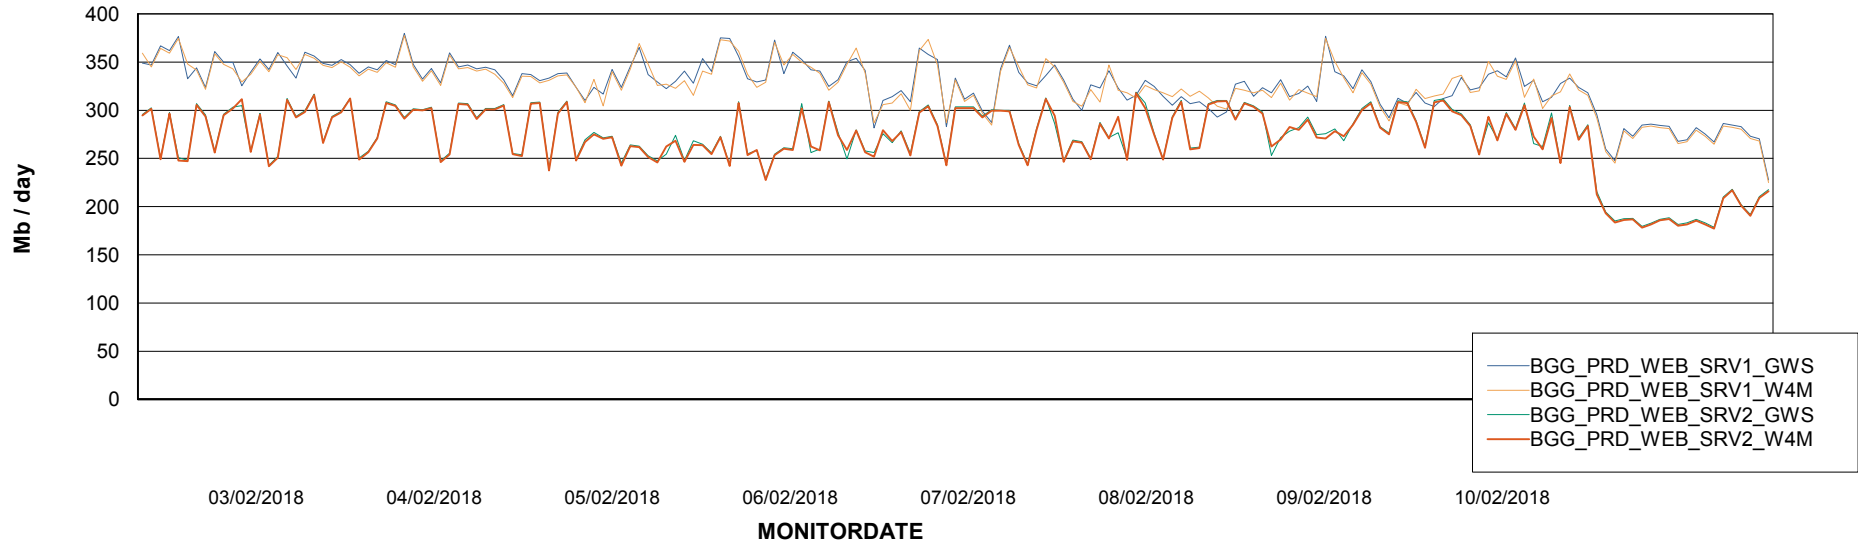

ABSSolute Web Component Services

Avg memory used per ABS Web component