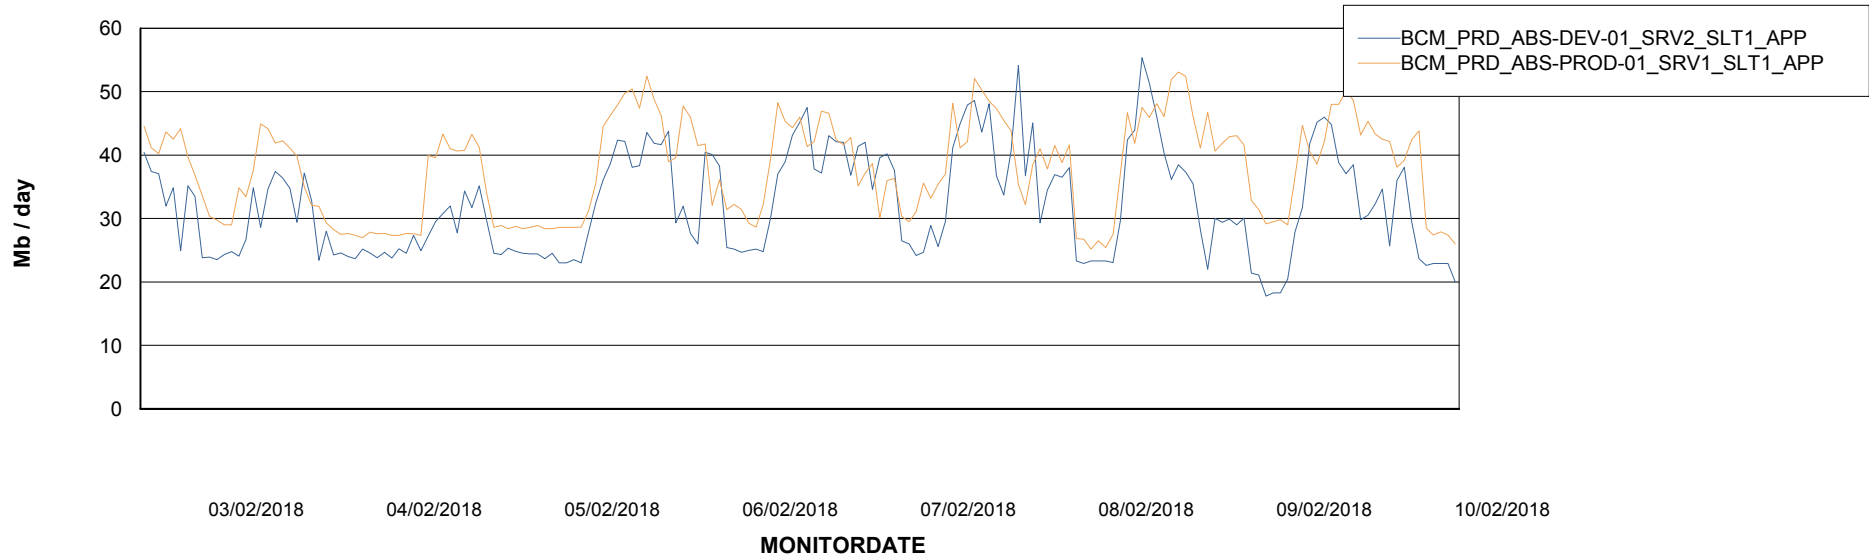

Weekly SLA Customer Report

Customer BCM_Production
Database ID 81

Weekly SLA Customer Report

Customer BCM_Production
Database ID 81

ABSSolute Application Server Services

Avg memory used per ABS Server Service