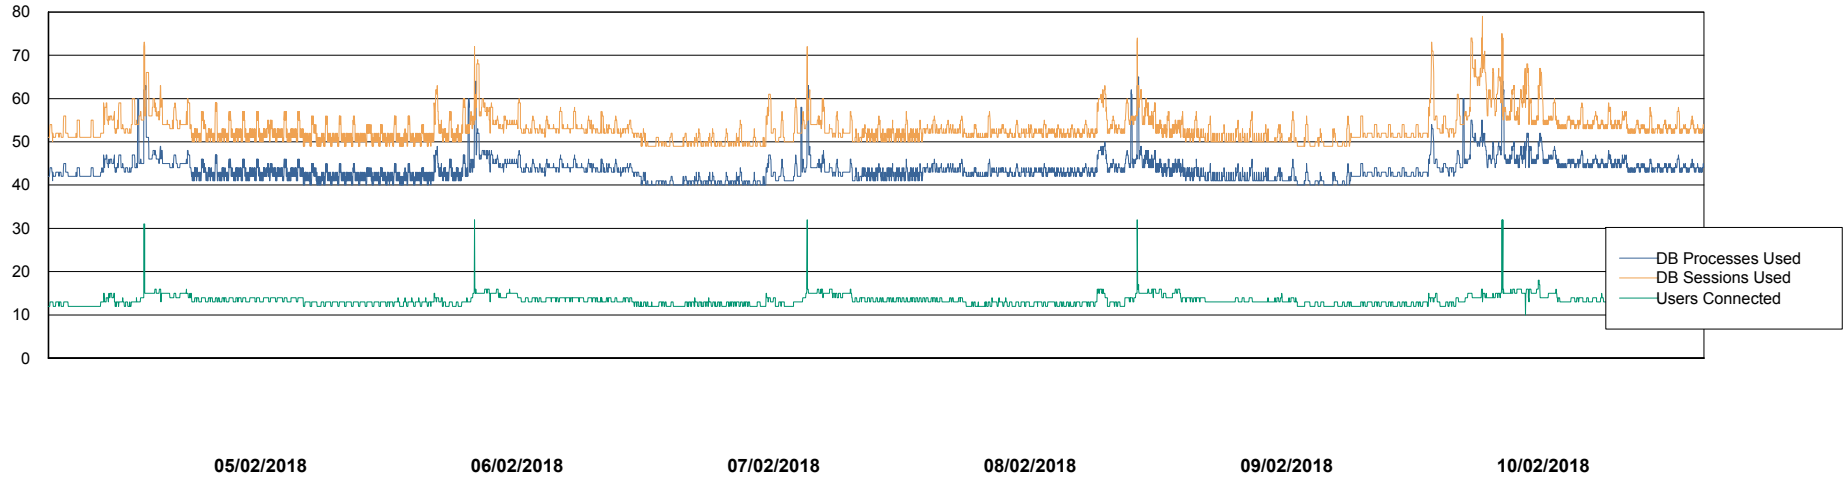

Weekly SLA Customer Report

Customer AUJ_Production
Database ID 41

Database Performance AUJ_DB6_Standby2

Weekly SLA Customer Report

Customer AUJ_Production
Database ID 41

Database Performance AUJDB_BI

Weekly SLA Customer Report