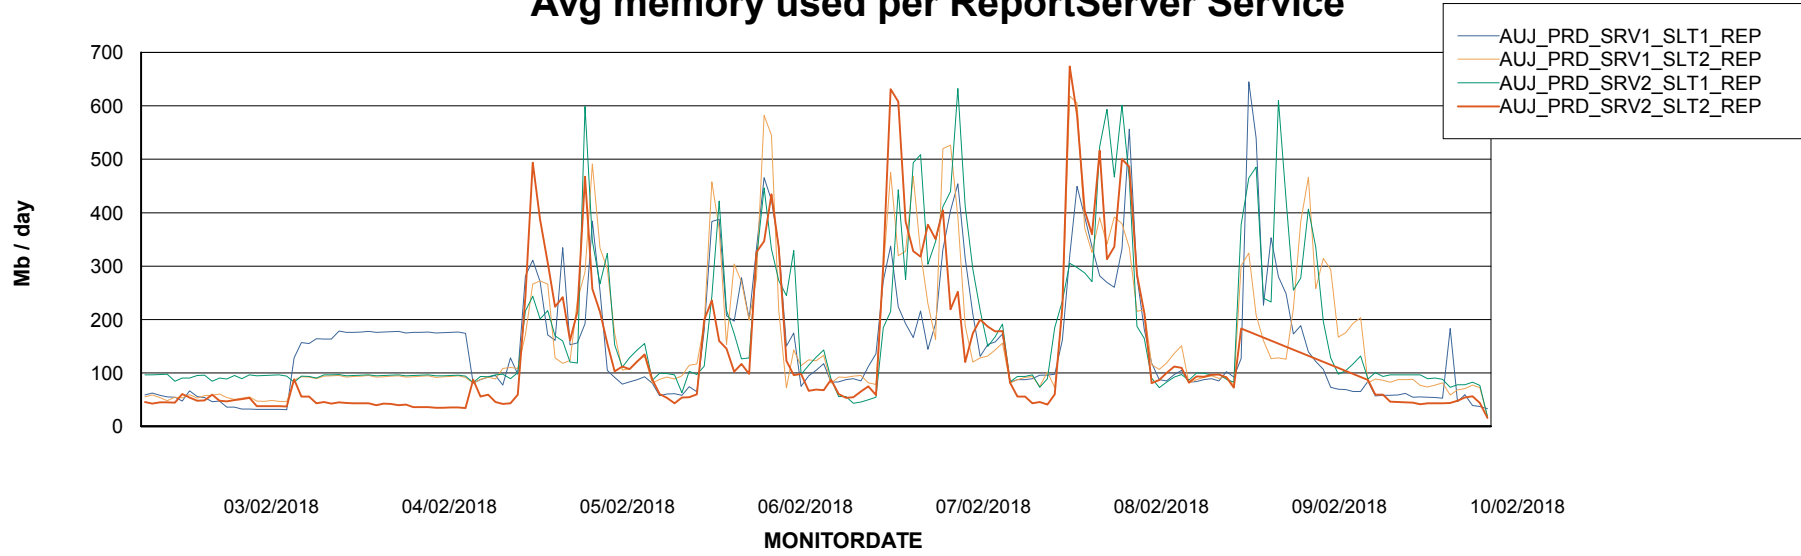

Avg memory used per ABS Server Service

Avg users per day per ABS server

Weekly SLA Customer Report

Customer AUJ_Production
Database ID 41

ABSolute Application ReportServer Services

Avg memory used per ReportServer Service