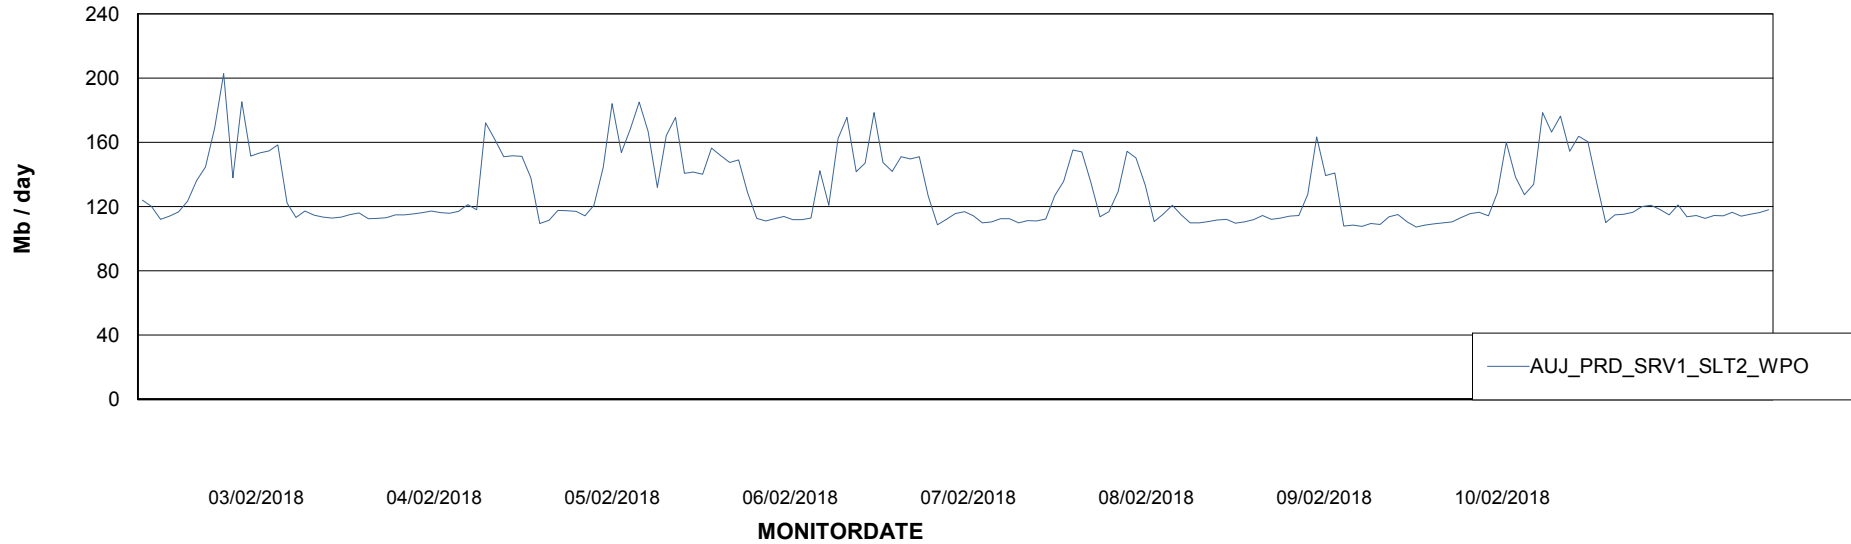

ABSolute Web Component Services

Avg memory used per ABS Web component