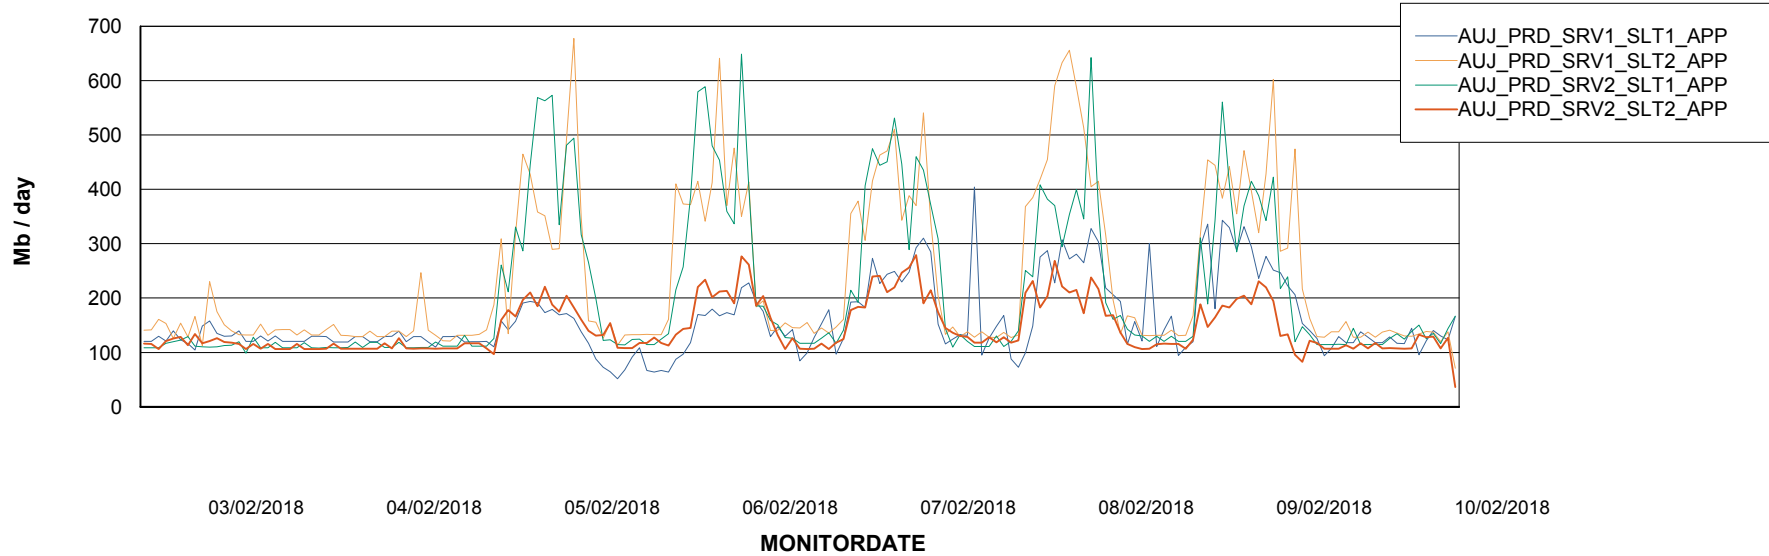

ABSSolute Application Server Services

Avg memory used per ABS Server Service