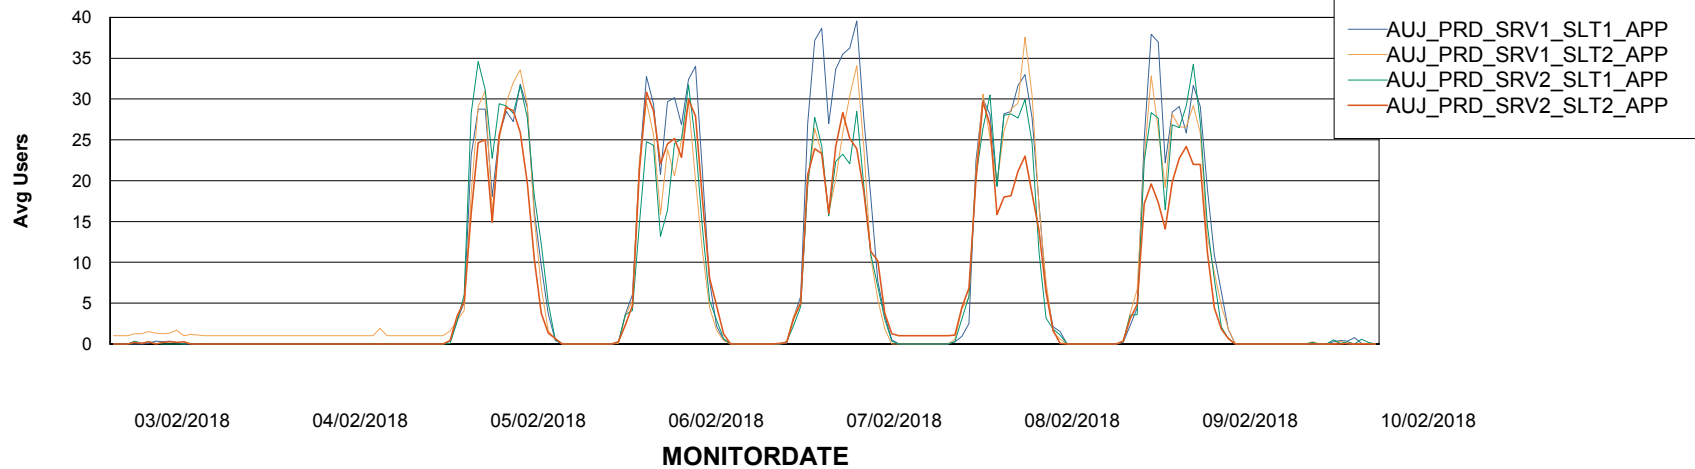

Avg users per day per ABS server