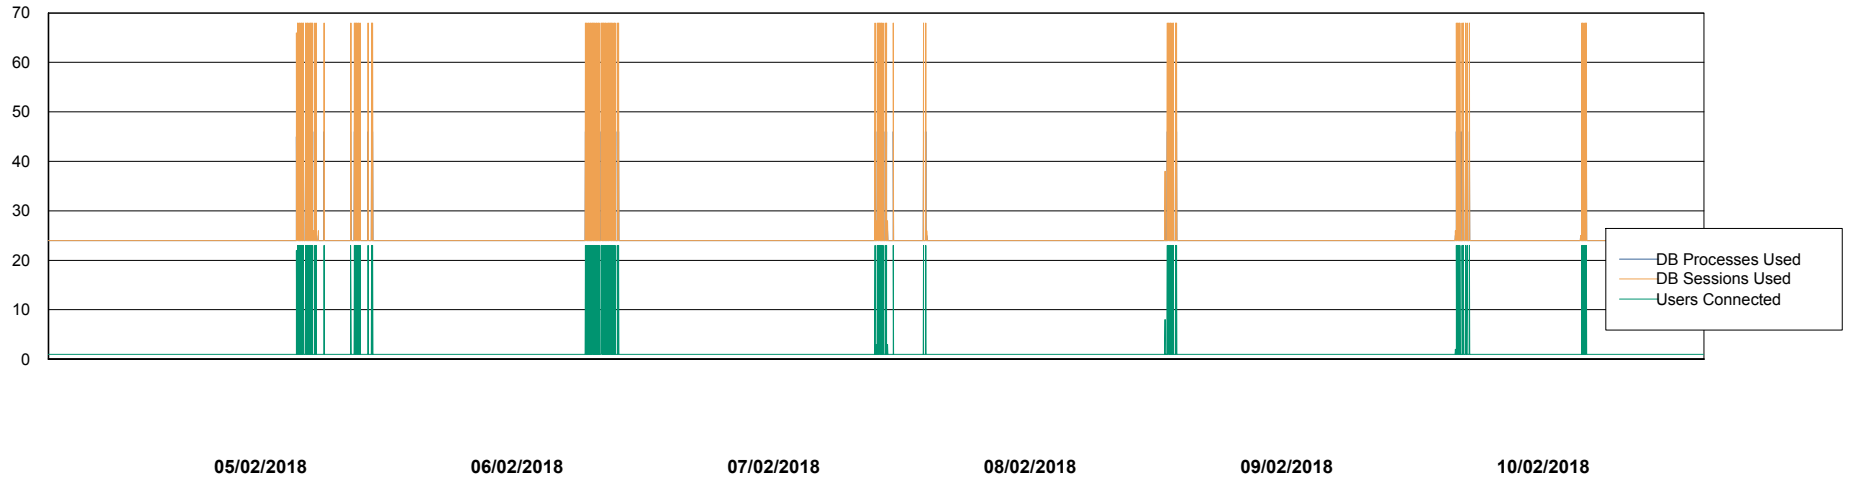

Weekly SLA Customer Report

Customer AUJ_Production
Database ID 41

Database Performance AUJ_DB4_Primary

Weekly SLA Customer Report

Customer AUJ_Production
Database ID 41

Database Performance AUJ_DB5_Standby

Weekly SLA Customer Report

Customer AUJ_Production
Database ID 41

Database Performance AUJ_DB6_Standby2

Weekly SLA Customer Report

Customer AUJ_Production
Database ID 41

Database Performance AUJDB_BI

Weekly SLA Customer Report