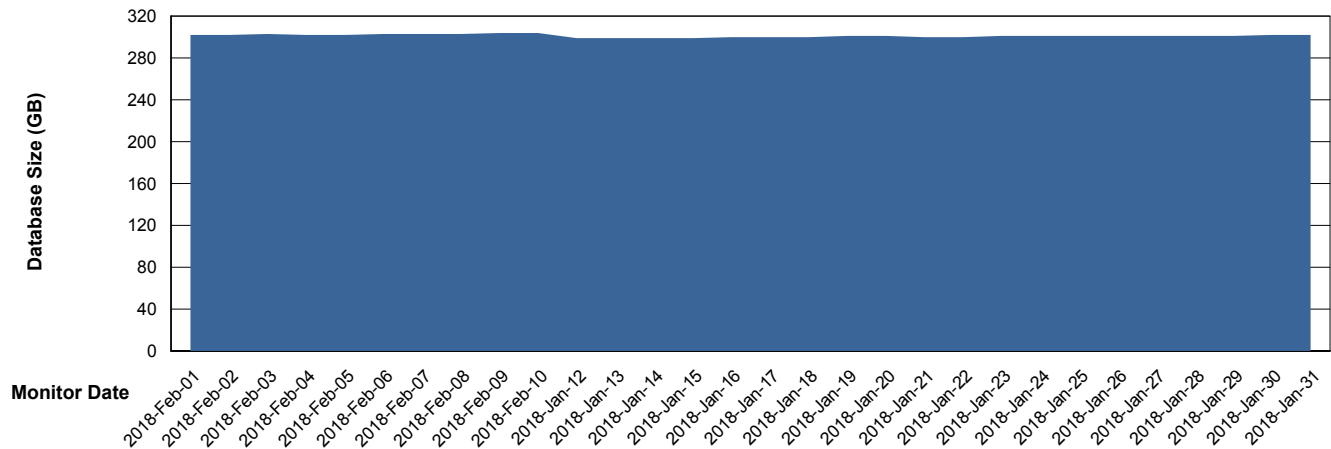

Customer AUJ_Production
Database ID 41

Database Performance AUJDB_BI_TS1

Weekly SLA Customer Report

Customer AUJ_Production
 Database ID 41

DATABASE SIZE AUJ_DB4_Primary

Database growth over last month

DATABASE SIZE AUJDB_BI

Database growth over last month

Weekly SLA Customer Report

Customer AUJ_Production
Database ID 41

DATABASE SIZE AUJDB_BI_TS1

Database growth over last month

Weekly SLA Customer Report

Customer AUJ_Production
Database ID 41