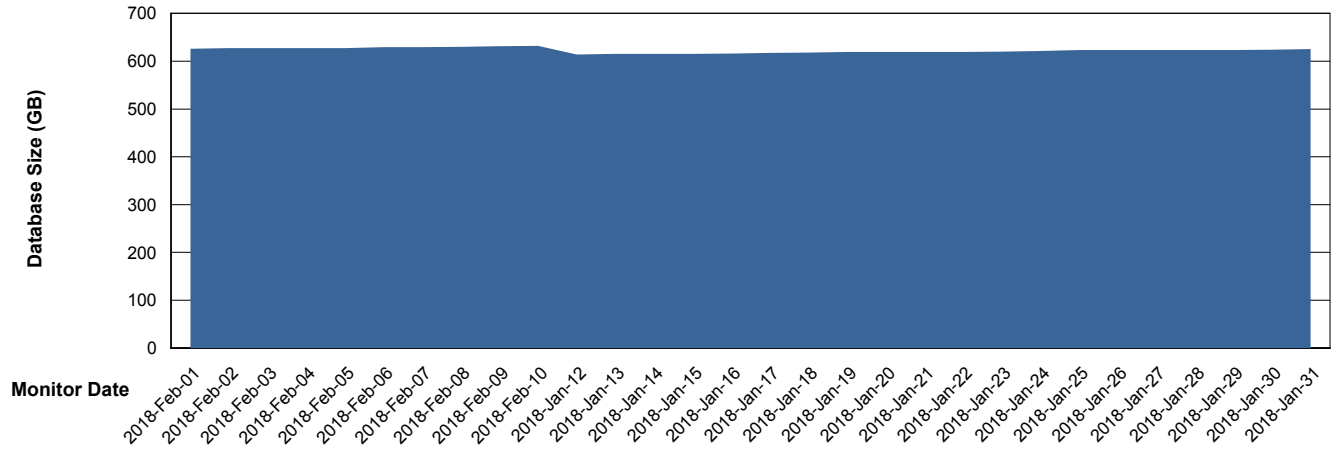

Customer AUJ_Production
Database ID 41

Database Performance AUJDB_BI_TS1

Weekly SLA Customer Report

Customer AUJ_Production
 Database ID 41

DATABASE SIZE AUJ_DB4_Primary

Database growth over last month

DATABASE SIZE AUJDB_BI

Database growth over last month

Weekly SLA Customer Report

Customer AUJ_Production
Database ID 41

DATABASE SIZE AUJDB_BI_TS1

Database growth over last month

Weekly SLA Customer Report

Customer AUJ_Production
Database ID 41