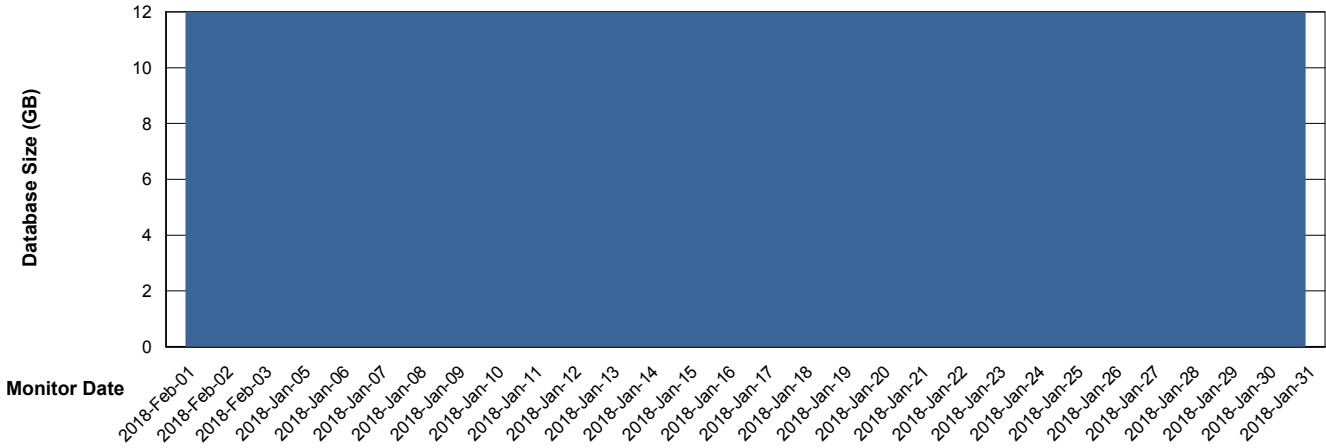

Database Performance WBLDB_Standby

DB Processes Max 500
DB Sessions Max 772

Weekly SLA Customer Report

Customer WBL_Production
 Database ID 40

DATABASE SIZE WBLDB_Production

Database growth over last month

Database Tablespace WBLDB_Production

Date	Tablespace Name	Filesize (Gb)	Usedsize (Gb)	Percentage free
03/02/2018	ABSDATA	2	5	17
	INDX	2	6	25
02/02/2018	ABSDATA	2	5	17
	INDX	2	6	25
01/02/2018	ABSDATA	2	5	17
	INDX	2	6	25
31/01/2018	ABSDATA	2	5	17
	INDX	2	6	25
30/01/2018	ABSDATA	2	5	17
	INDX	2	6	25
29/01/2018	ABSDATA	2	5	17
	INDX	2	6	25
28/01/2018	ABSDATA	2	5	17
	INDX	2	6	25