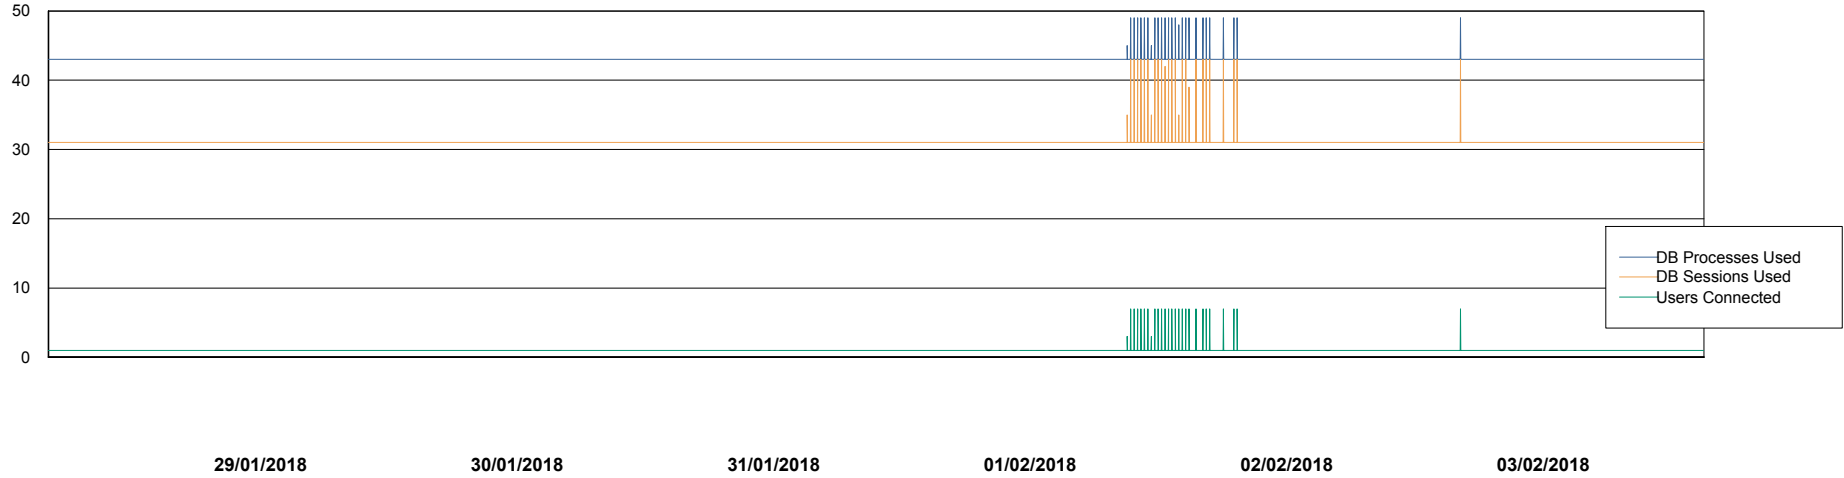

Weekly SLA Customer Report

Customer WBL_Production
Database ID 40

Database Performance WBLDB_Production

DB Processes Max 500
DB Sessions Max 772

Weekly SLA Customer Report

Customer WBL_Production
Database ID 40

Database Performance WBLDB_Standby

DB Processes Max 500
DB Sessions Max 772

Weekly SLA Customer Report

Customer WBL_Production
 Database ID 40

DATABASE SIZE WBLDB_Production

Database growth over last month