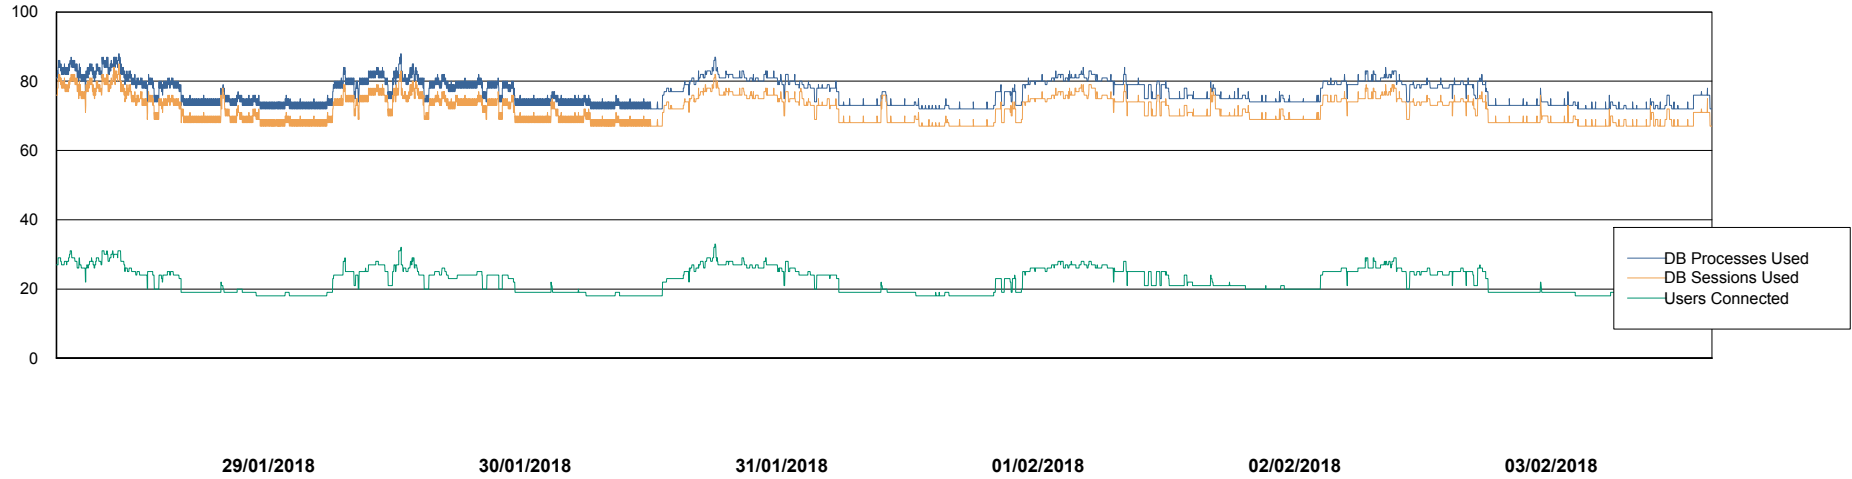

Harddisk Usage WBL_PRD_ORACLE2

	Free disk space on c: (%)	Total disk space on c: (Gb)	Free disk space on d: (%)	Total disk space on d: (Gb)	Free disk space on e: (%)	Total disk space on e: (Gb)	Free disk space on f: (%)	Total disk space on f: (Gb)
03/02/2018	74	120	90	200	89	200	95	200
02/02/2018	74	120	90	200	89	200	96	200
01/02/2018	74	120	90	200	89	200	96	200
31/01/2018	74	120	90	200	89	200	96	200
30/01/2018	74	120	90	200	89	200	96	200
29/01/2018	74	120	90	200	89	200	96	200
28/01/2018	74	120	90	200	89	200	96	200

Weekly SLA Customer Report

Customer WBL_Production
Database ID 40

Database Performance WBLDB_Production

DB Processes Max 500
DB Sessions Max 772

Weekly SLA Customer Report

Customer WBL_Production
Database ID 40