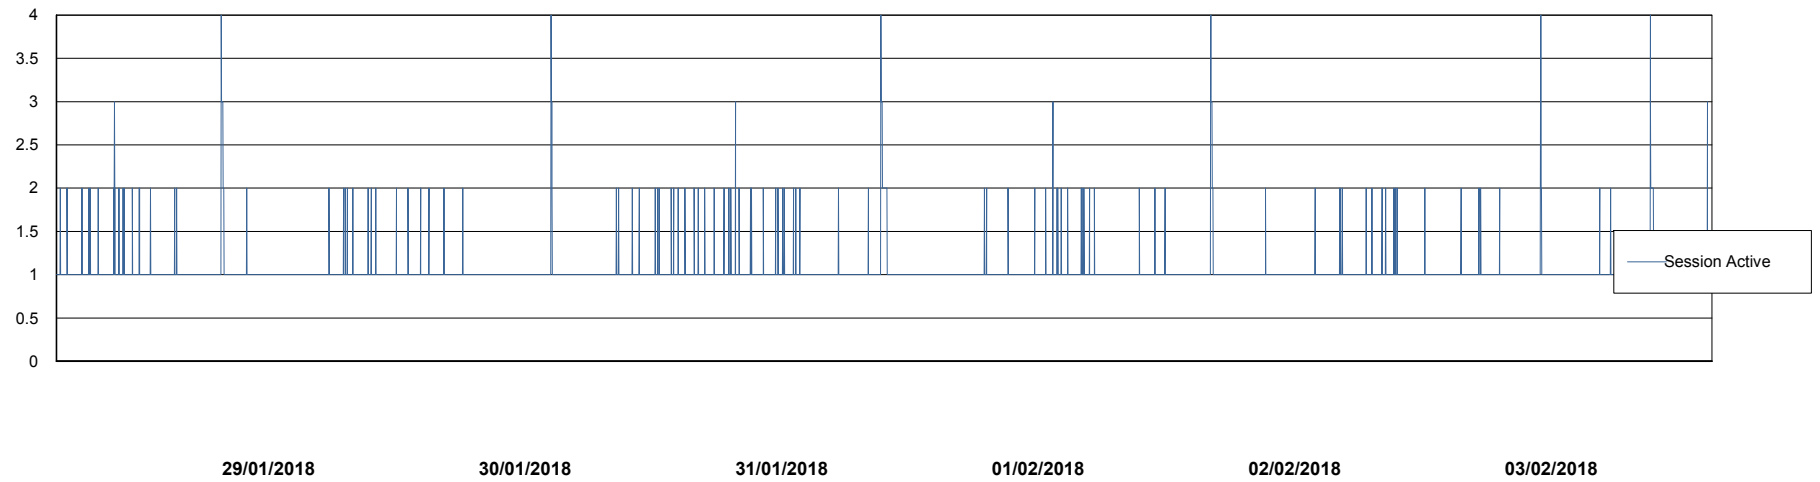

Weekly SLA Customer Report

Customer WBL_Production
Database ID 40

Harddisk Usage WBL_PRD_ORACLE1

	Free disk space on c: (%)	Total disk space on c: (Gb)	Free disk space on d: (%)	Total disk space on d: (Gb)	Free disk space on e: (%)	Total disk space on e: (Gb)	Free disk space on f: (%)	Total disk space on f: (Gb)
03/02/2018	73	120	79	200	93	200	92	100
02/02/2018	73	120	79	200	93	200	92	100
01/02/2018	73	120	79	200	93	200	92	100
31/01/2018	73	120	79	200	93	200	93	100
30/01/2018	73	120	79	200	93	200	93	100
29/01/2018	73	120	79	200	93	200	94	100
28/01/2018	73	120	79	200	93	200	94	100

Harddisk Usage WBL_PRD_ORACLE2

	Free disk space on c: (%)	Total disk space on c: (Gb)	Free disk space on d: (%)	Total disk space on d: (Gb)	Free disk space on e: (%)	Total disk space on e: (Gb)	Free disk space on f: (%)	Total disk space on f: (Gb)
03/02/2018	74	120	90	200	89	200	95	200
02/02/2018	74	120	90	200	89	200	96	200
01/02/2018	74	120	90	200	89	200	96	200
31/01/2018	74	120	90	200	89	200	96	200
30/01/2018	74	120	90	200	89	200	96	200
29/01/2018	74	120	90	200	89	200	96	200
28/01/2018	74	120	90	200	89	200	96	200

Weekly SLA Customer Report

Customer WBL_Production
Database ID 40

Database Performance WBLDB_Production

DB Processes Max 500
DB Sessions Max 772

Weekly SLA Customer Report

Customer WBL_Production
Database ID 40

Database Performance WBLDB_Standby

DB Processes Max 500
DB Sessions Max 772

Weekly SLA Customer Report

Customer WBL_Production
 Database ID 40

DATABASE SIZE WBLDB_Production

Database growth over last month